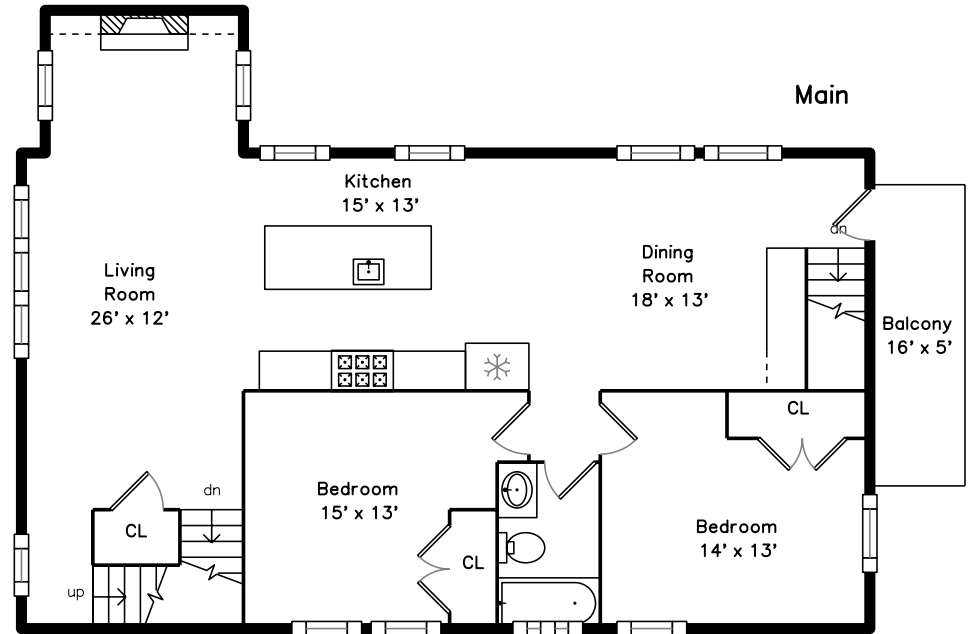

Upper

4 Jean Road
Arlington, MA 02474

PicturePlan by  **visions**
Measurements may not be 100% accurate.
Floor plans are provided for convenience only.
Room sizes are not used to calculate area.

Main

Upper

Outside

Outside

Backyard

Backyard

Backyard

Living Room

Living Room

Living Room

Dining Room

Dining Room

Kitchen

Kitchen

Bedroom

Bedroom

Bathroom

Balcony

Office

Master Bedroom

Master Bedroom

Master Bedroom

Master Bathroom

Master Bathroom