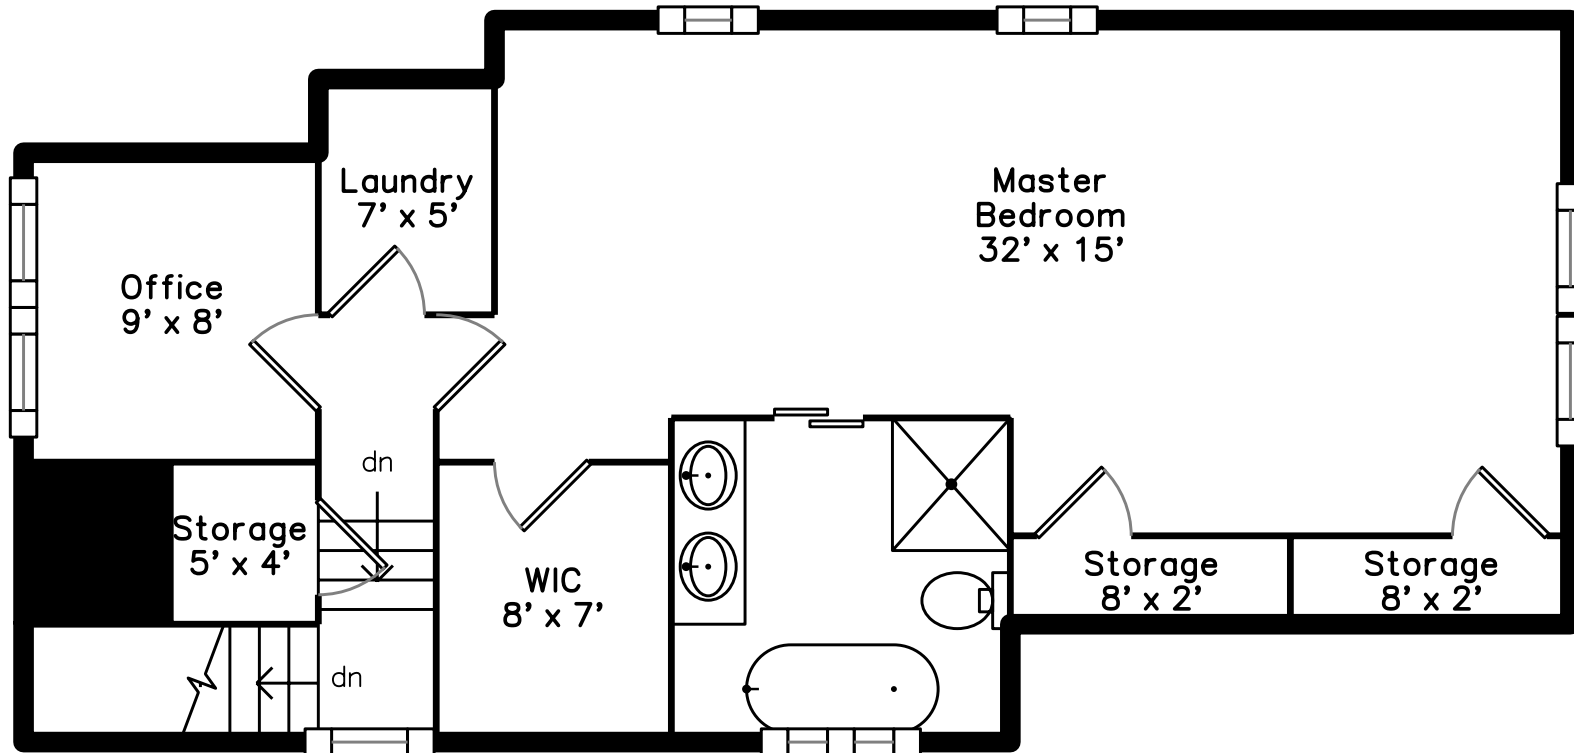

Upper

4 Jean Road
Arlington, MA 02474

PicturePlan by  **visions**
Measurements may not be 100% accurate.
Floor plans are provided for convenience only.
Room sizes are not used to calculate area.

Main

Upper

Outside

Outside

Backyard

Backyard

Backyard

Living Room

Living Room

Living Room

Dining Room

Dining Room

Kitchen

Kitchen

Bedroom

Bedroom

Bathroom

Balcony

Office

Master Bedroom

Master Bedroom

Master Bedroom

Master Bathroom

Master Bathroom