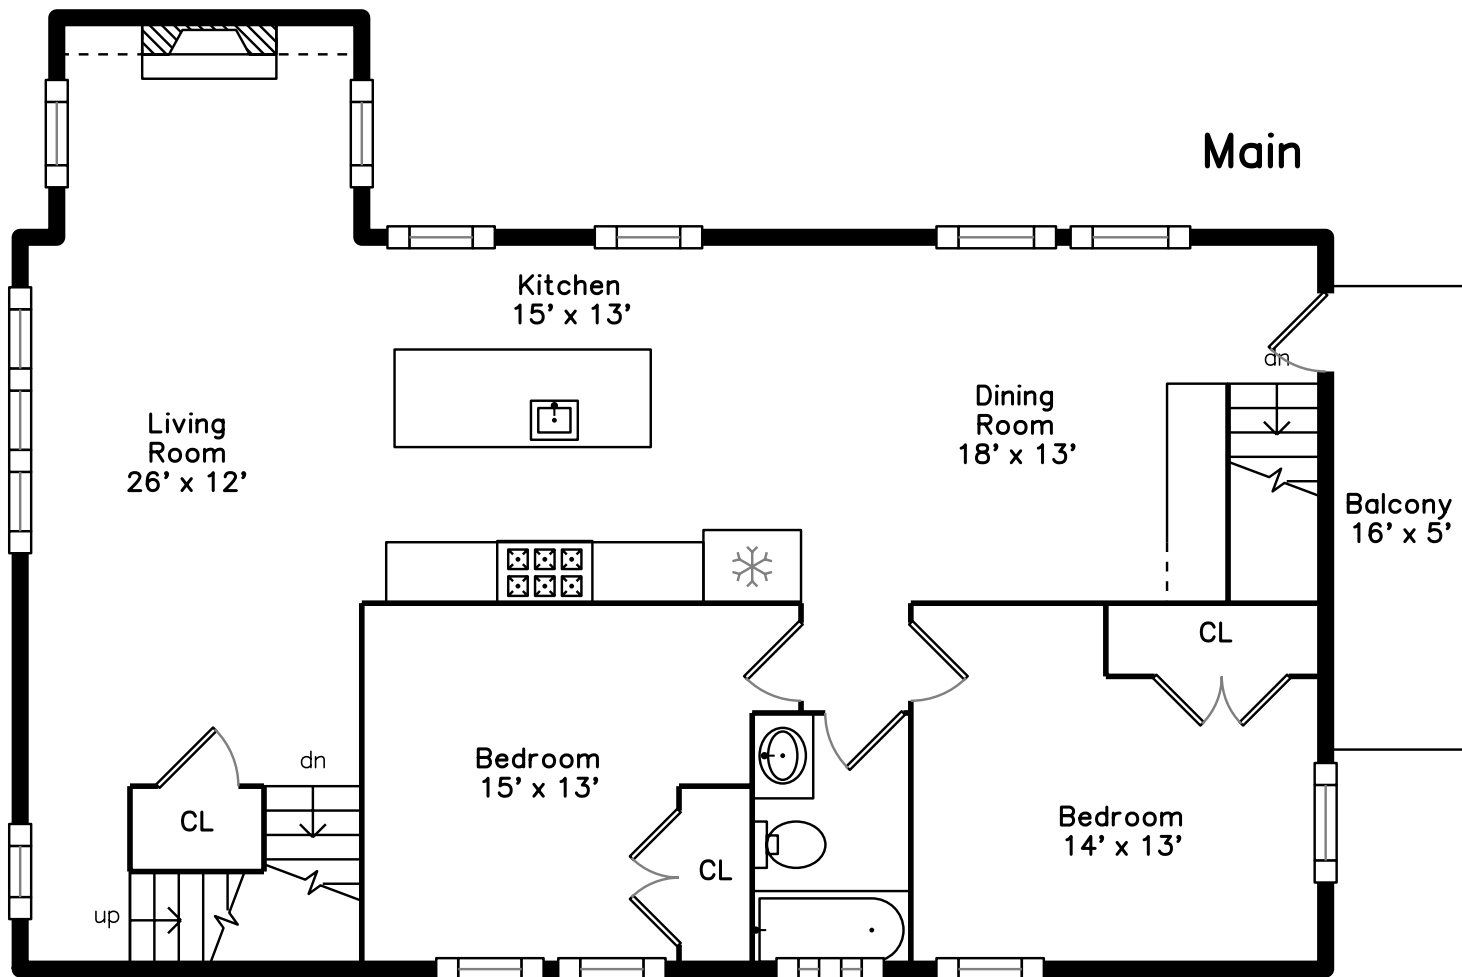

Upper

4 Jean Road
Arlington, MA 02474

PicturePlan by  **visions**
Measurements may not be 100% accurate.
Floor plans are provided for convenience only.
Room sizes are not used to calculate area.

Main

Upper

Outside

Outside

Backyard

Backyard

Backyard

Living Room

Living Room

Living Room

Dining Room

Dining Room

Kitchen

Kitchen

Bedroom

Bedroom

Bathroom

Balcony

Office

Master Bedroom

Master Bedroom

Master Bedroom

Master Bathroom

Master Bathroom