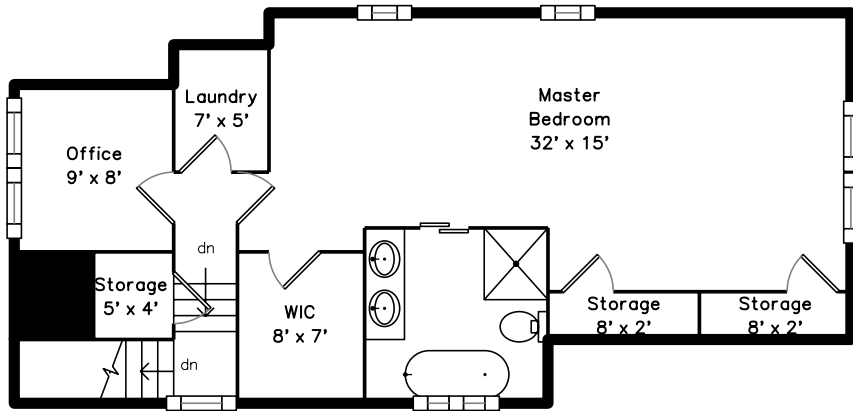

Upper

4 Jean Road
Arlington, MA 02474

PicturePlan by  **visions**
Measurements may not be 100% accurate.
Floor plans are provided for convenience only.
Room sizes are not used to calculate area.

Main

Upper

Outside

Outside

Backyard

Backyard

Backyard

Living Room

Living Room

Living Room

Dining Room

Dining Room

Kitchen

Kitchen

Bedroom

Bedroom

Bathroom

Balcony

Office

Master Bedroom

Master Bedroom

Master Bedroom

Master Bathroom

Master Bathroom