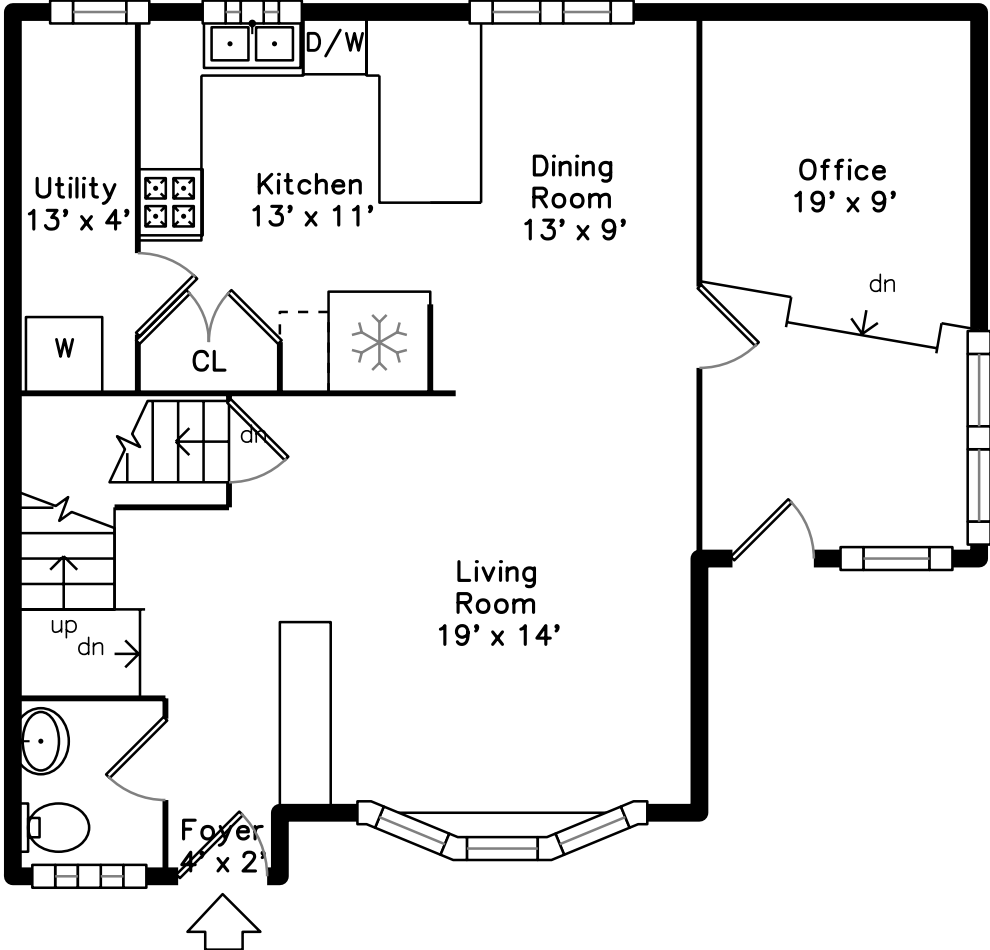

Upper

Main

50 Thurston Road #50
Newton, MA 02464

PicturePlan by  vis-home
Measurements may not be 100% accurate.
Floor plans are provided for convenience only.
Room sizes are not used to calculate area.

Upper

Main

Outside

Outside

Outside

Porch

Living Room

Living Room

Kitchen

Kitchen

Office

Office

Powder Room

Bedroom

Bedroom

Master Bedroom

Bathroom