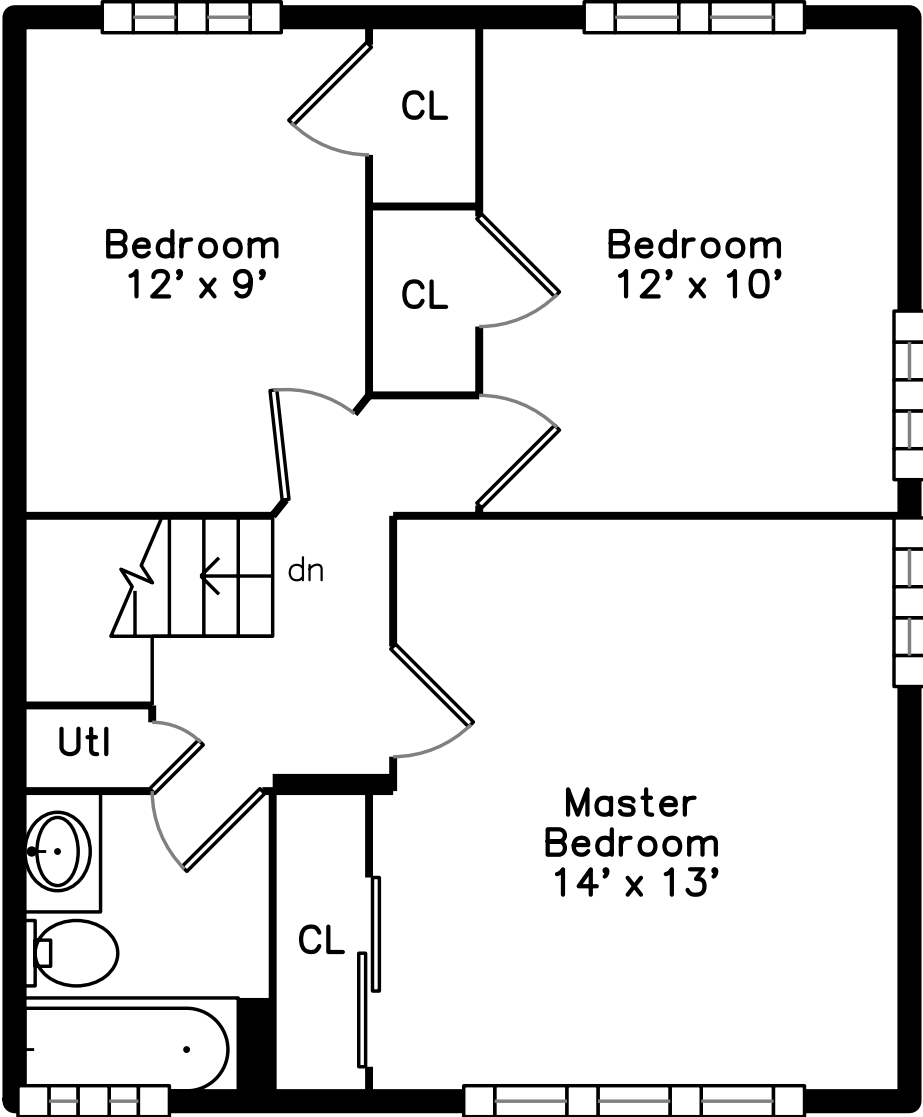

Upper

Main

50 Thurston Road #50
Newton, MA 02464

PicturePlan by  vis-home
Measurements may not be 100% accurate.
Floor plans are provided for convenience only.
Room sizes are not used to calculate area.

Upper

Main

Outside

Outside

Outside

Porch

Living Room

Living Room

Kitchen

Kitchen

Office

Office

Powder Room

Bedroom

Bedroom

Master Bedroom

Bathroom