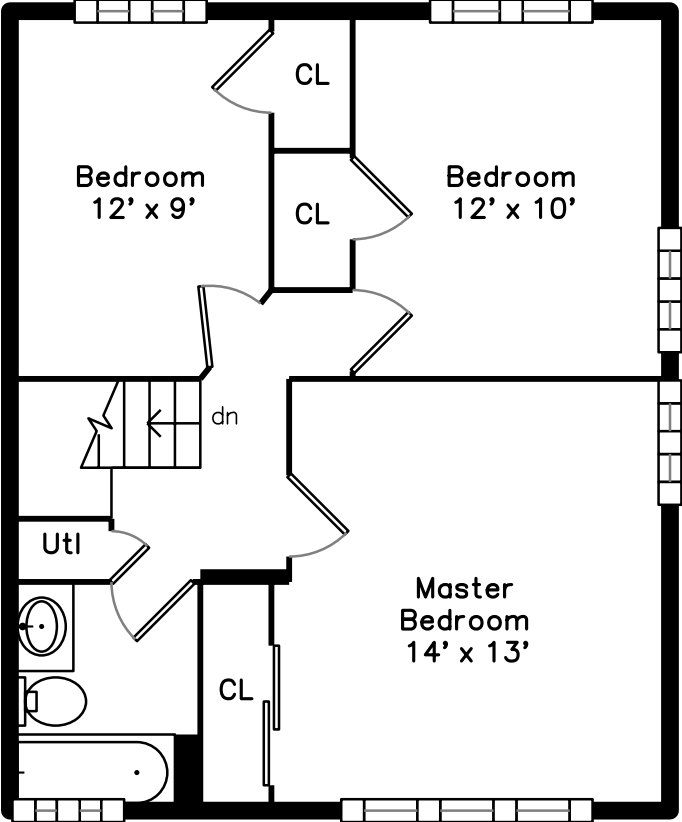

Upper

Main

50 Thurston Road #50
Newton, MA 02464

PicturePlan by  vis-home
Measurements may not be 100% accurate.
Floor plans are provided for convenience only.
Room sizes are not used to calculate area.

Upper

Main

Outside

Outside

Outside

Porch

Living Room

Living Room

Kitchen

Kitchen

Office

Office

Powder Room

Bedroom

Bedroom

Master Bedroom

Bathroom