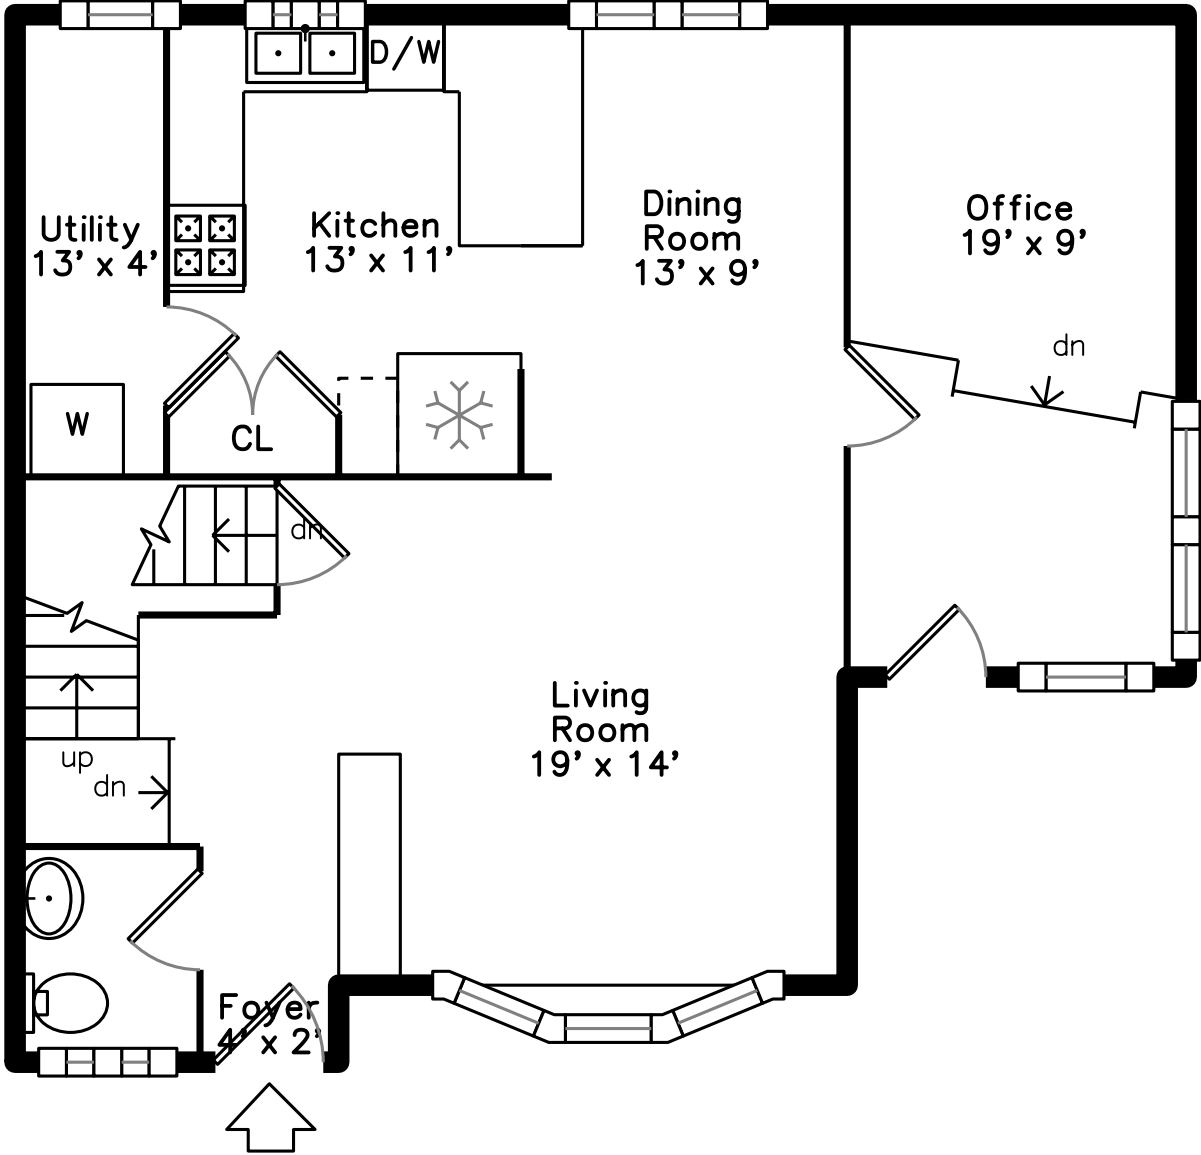

Upper

Main

50 Thurston Road #50
Newton, MA 02464

PicturePlan by  vis-home
Measurements may not be 100% accurate.
Floor plans are provided for convenience only.
Room sizes are not used to calculate area.

Upper

Main

Outside

Outside

Outside

Porch

Living Room

Living Room

Kitchen

Kitchen

Office

Office

Powder Room

Bedroom

Bedroom

Master Bedroom

Bathroom