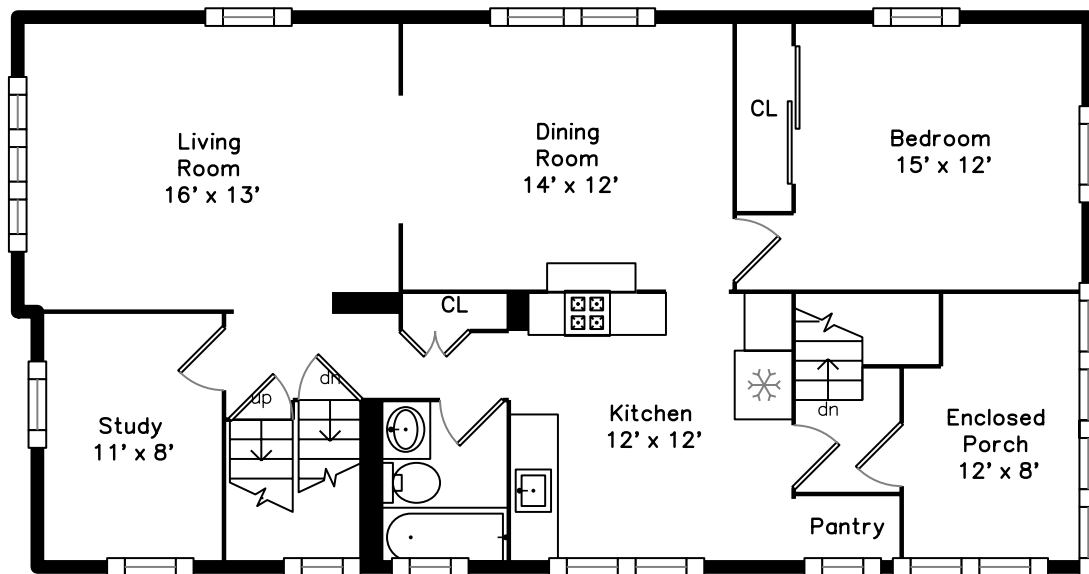

Top

Upper

Main

200 Beech Street
Belmont, MA 02478

PicturePlan by 
Measurements may not be 100% accurate.
Floor plans are provided for convenience only.
Room sizes are not used to calculate area.

Top

Upper

Outside

Porch

Living Room

Living Room

Living Room

Living Room

Dining Room

Dining Room

Dining Room

Dining Room

Kitchen

Kitchen

Kitchen

Kitchen

Bedroom

Bedroom

Bedroom

Bedroom

Bedroom

Bedroom

Bathroom

Laundry

Living Room

Living Room

Living Room