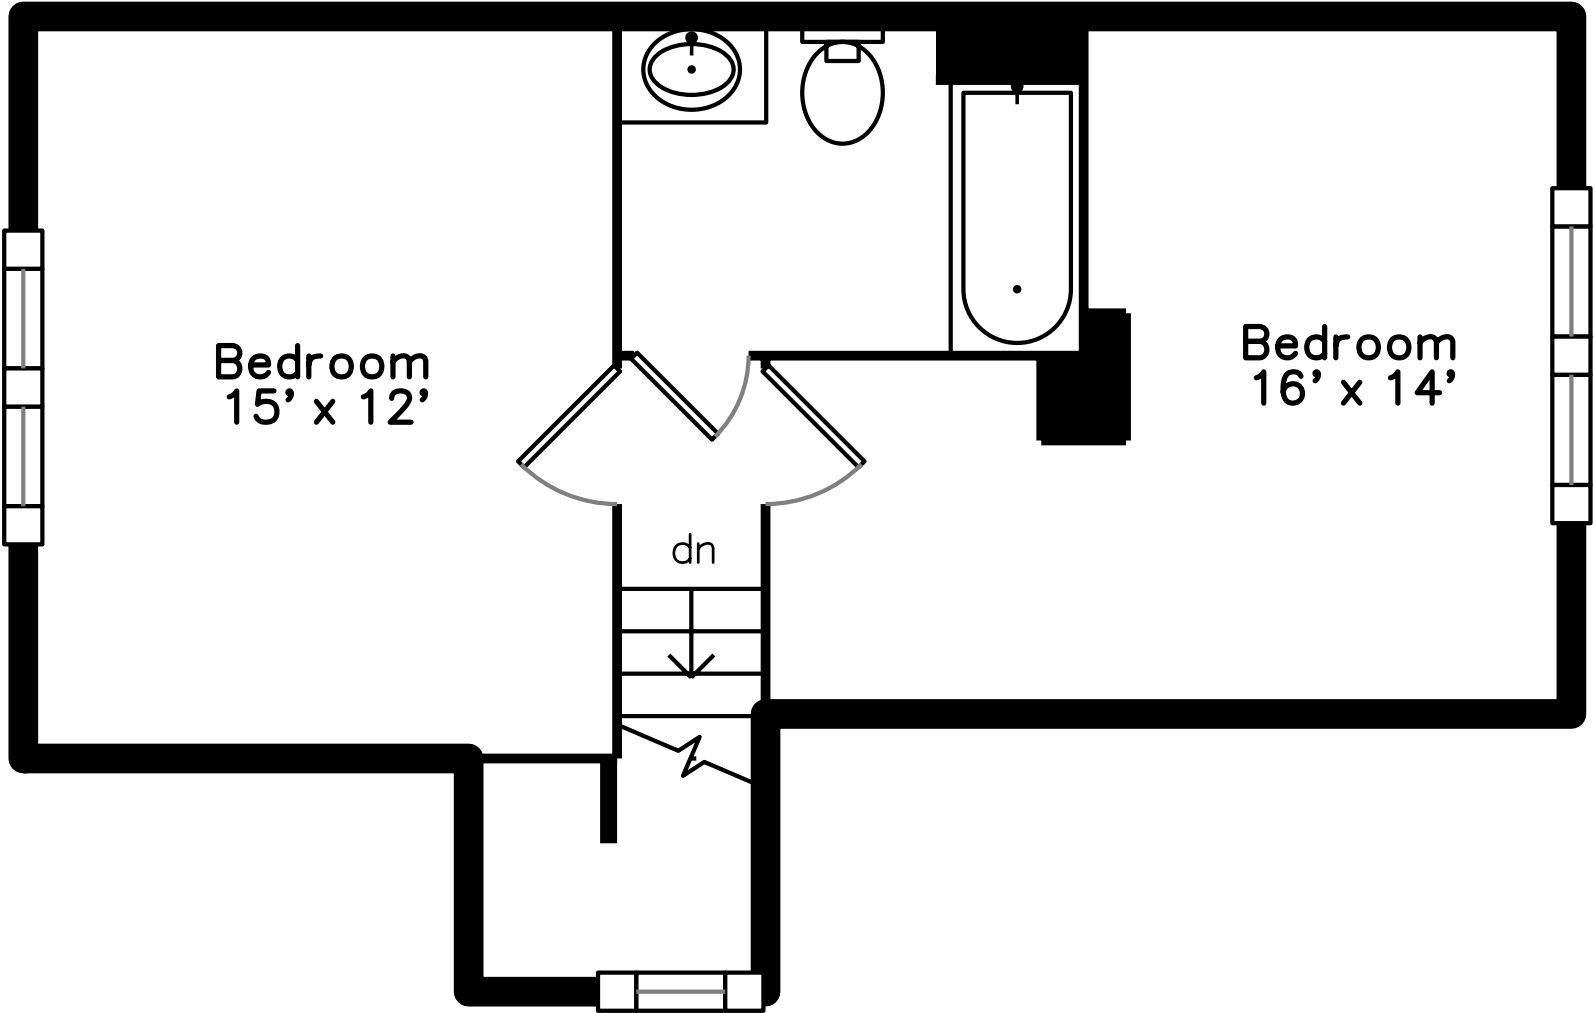

Top

Upper

Main

200 Beech Street
Belmont, MA 02478

PicturePlan by 
Measurements may not be 100% accurate.
Floor plans are provided for convenience only.
Room sizes are not used to calculate area.

Top

Upper

Outside

Porch

Living Room

Living Room

Living Room

Living Room

Dining Room

Dining Room

Dining Room

Dining Room

Kitchen

Kitchen

Kitchen

Kitchen

Bedroom

Bedroom

Bedroom

Bedroom

Bedroom

Bedroom

Bathroom

Laundry

Living Room

Living Room

Living Room