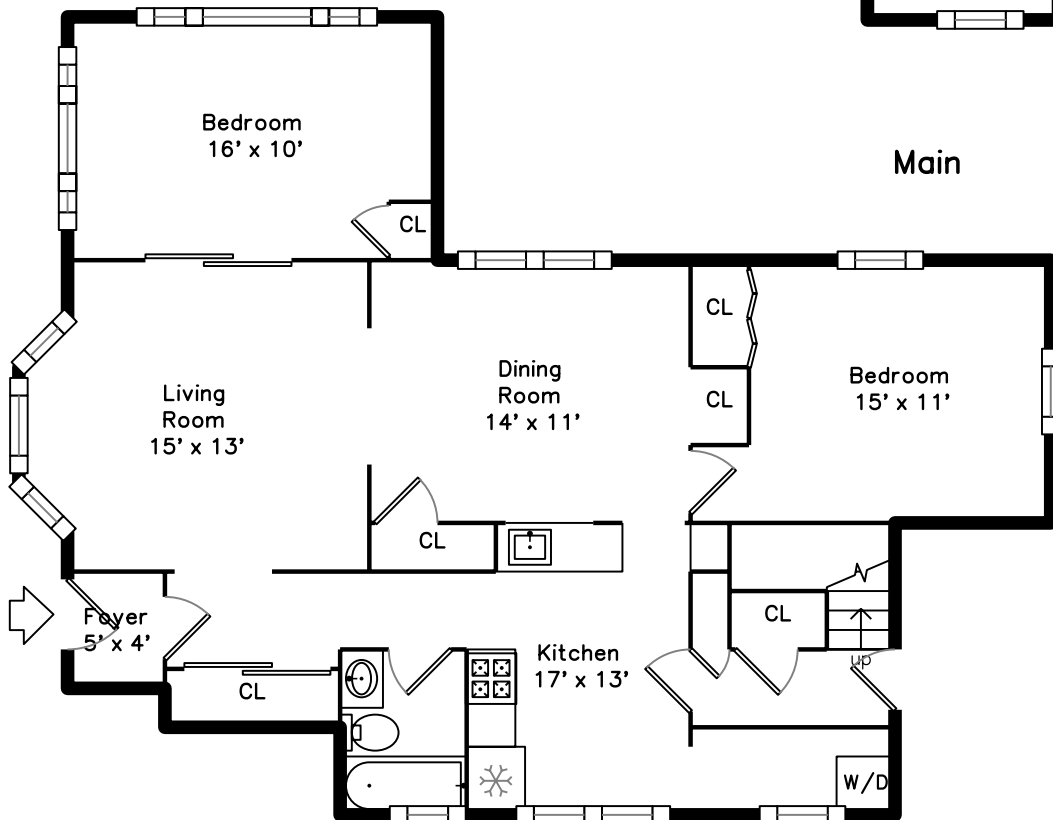

Top

Upper

Main

200 Beech Street
Belmont, MA 02478

PicturePlan by 
Measurements may not be 100% accurate.
Floor plans are provided for convenience only.
Room sizes are not used to calculate area.

Top

Upper

Outside

Porch

Living Room

Living Room

Living Room

Living Room

Dining Room

Dining Room

Dining Room

Dining Room

Kitchen

Kitchen

Kitchen

Kitchen

Bedroom

Bedroom

Bedroom

Bedroom

Bedroom

Bedroom

Bathroom

Laundry

Living Room

Living Room

Living Room