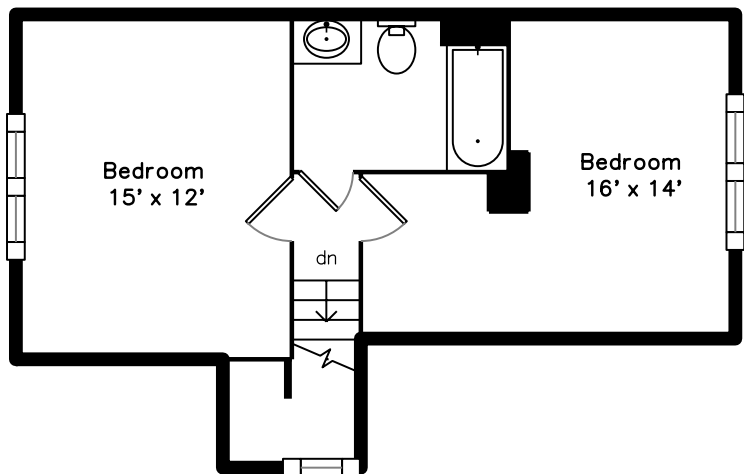

Top

Upper

Main

200 Beech Street
Belmont, MA 02478

PicturePlan by 
Measurements may not be 100% accurate.
Floor plans are provided for convenience only.
Room sizes are not used to calculate area.

Top

Upper

Outside

Porch

Living Room

Living Room

Living Room

Living Room

Dining Room

Dining Room

Dining Room

Dining Room

Kitchen

Kitchen

Kitchen

Kitchen

Bedroom

Bedroom

Bedroom

Bedroom

Bedroom

Bedroom

Bathroom

Laundry

Living Room

Living Room

Living Room