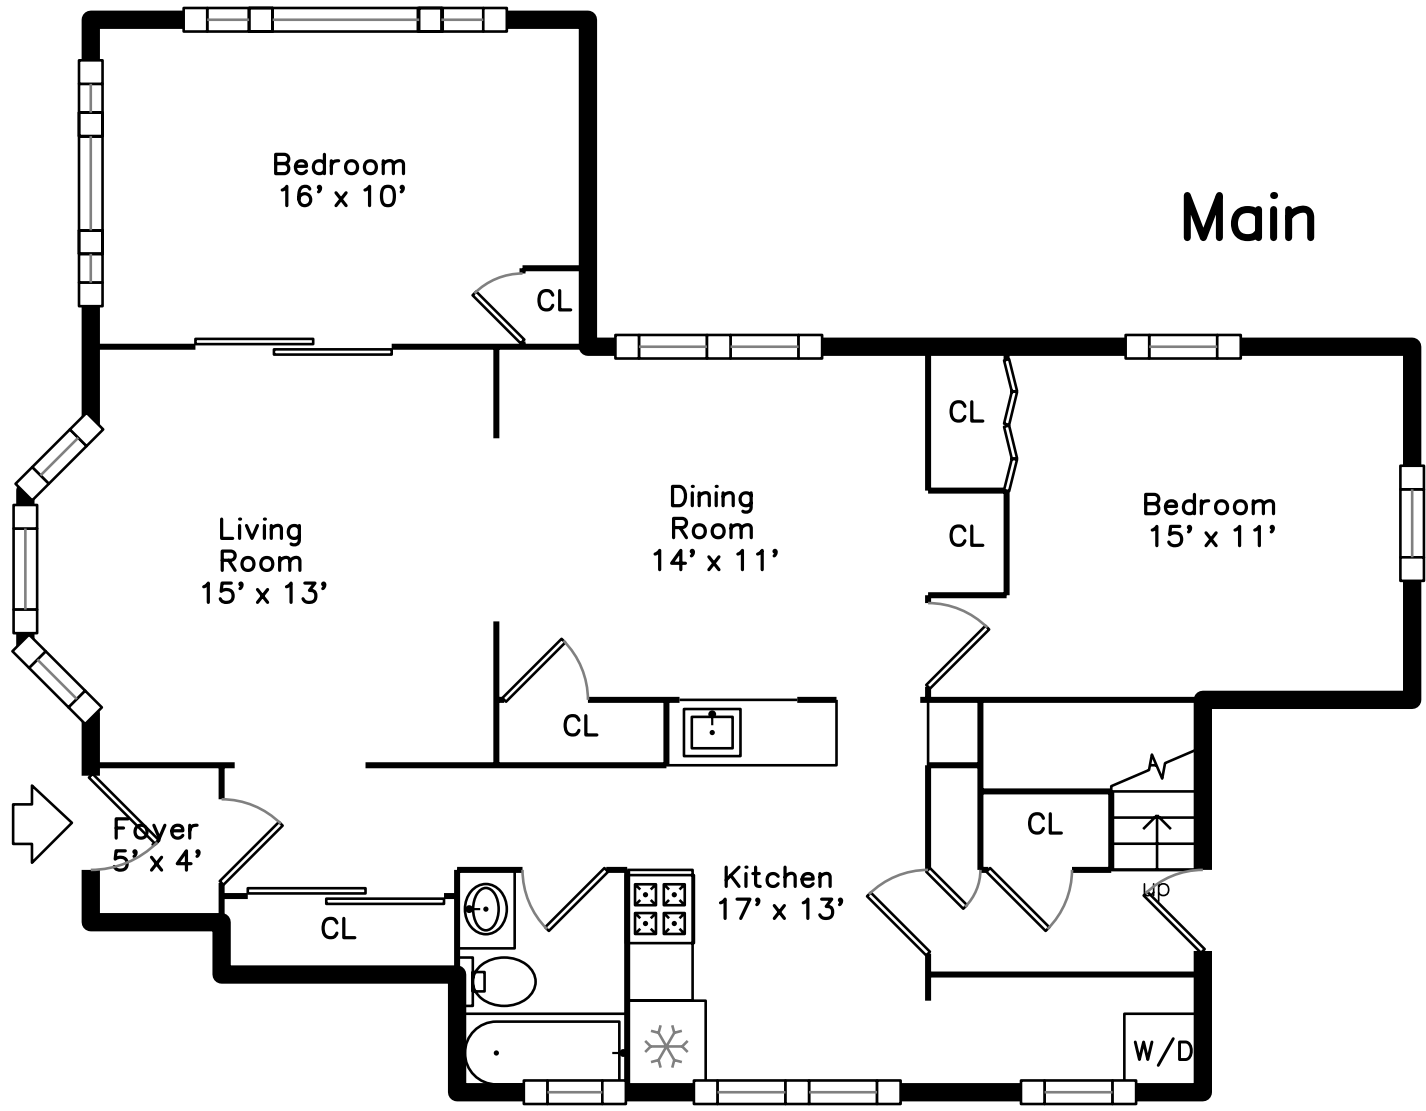

Top

Upper

Main

200 Beech Street
Belmont, MA 02478

PicturePlan by 
Measurements may not be 100% accurate.
Floor plans are provided for convenience only.
Room sizes are not used to calculate area.

Top

Upper

Outside

Porch

Living Room

Living Room

Living Room

Living Room

Dining Room

Dining Room

Dining Room

Dining Room

Kitchen

Kitchen

Kitchen

Kitchen

Bedroom

Bedroom

Bedroom

Living Room

Dining Room

Dining Room

Dining Room

Dining Room

Kitchen

Kitchen

Kitchen