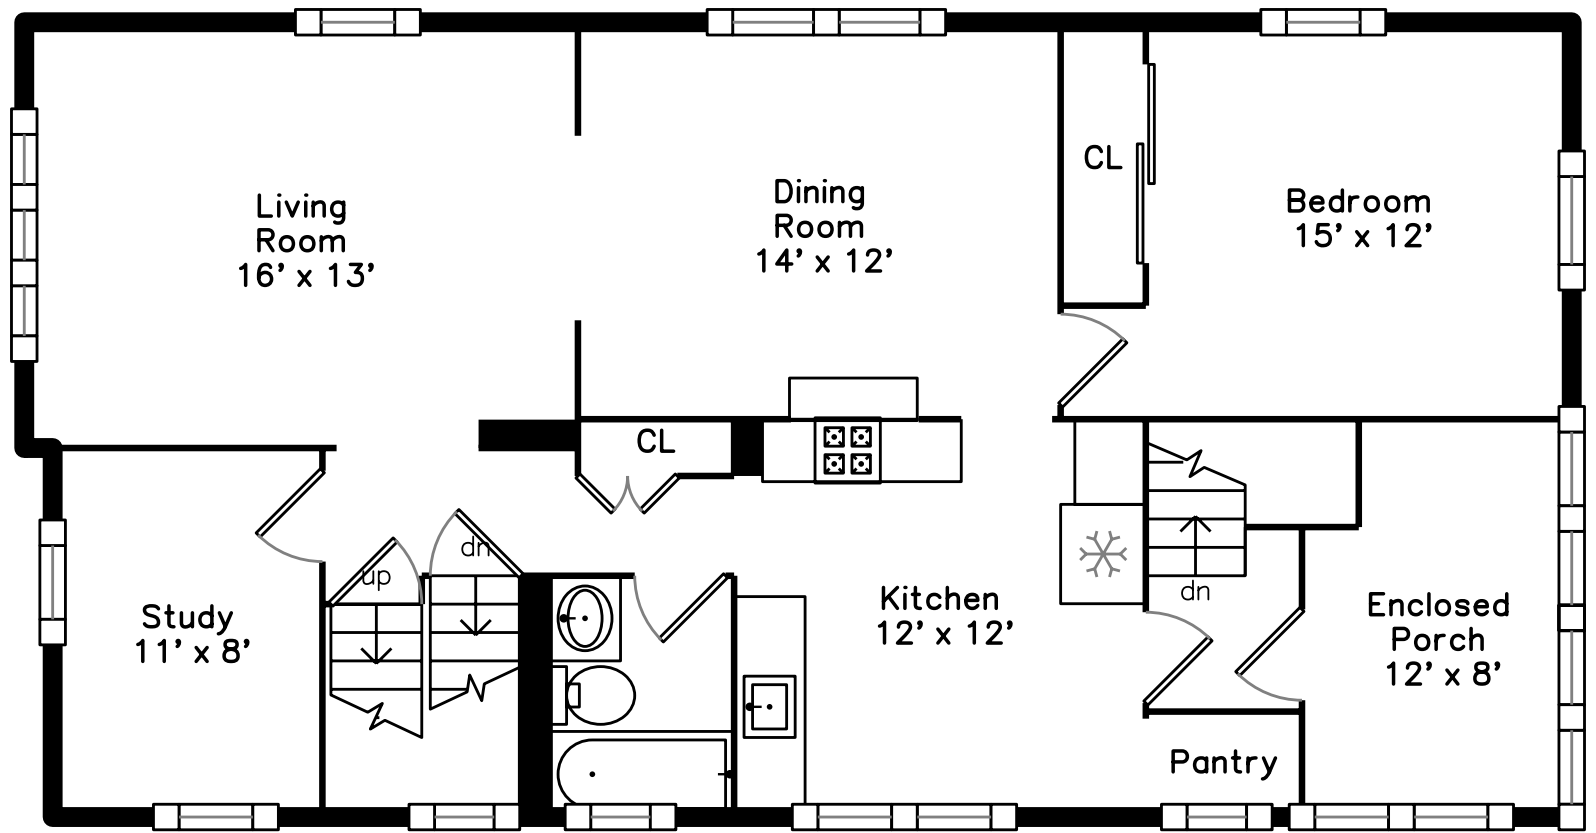

Top

Upper

Main

200 Beech Street
Belmont, MA 02478

PicturePlan by 
Measurements may not be 100% accurate.
Floor plans are provided for convenience only.
Room sizes are not used to calculate area.

Top

Upper

Outside

Porch

Living Room

Living Room

Living Room

Living Room

Dining Room

Dining Room

Dining Room

Dining Room

Kitchen

Kitchen

Kitchen

Kitchen

Bedroom

Bedroom

Bedroom

Bedroom

Bedroom

Bedroom

Bathroom

Laundry

Living Room

Living Room

Living Room