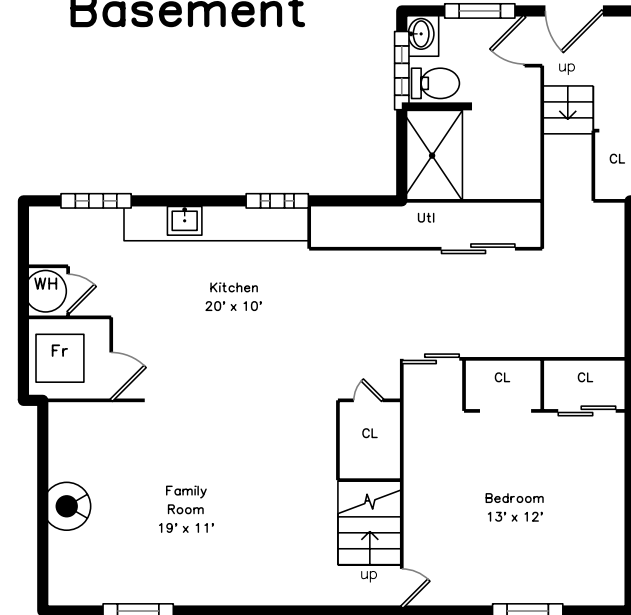

Upper

Basement

Main

16 Jeffrey Circle
Bedford, MA 01730

PicturePlan by  vis-home

Measurements may not be 100% accurate.
Floor plans are provided for convenience only.
Room sizes are not used to calculate area.

Upper

Main

Basement

Outside

Outside

Back

Back

Back

Living Room

Living Room

Kitchen

Kitchen

Kitchen

Kitchen

Kitchen

Den

Bathroom

Bedroom

Bedroom

Bedroom

Bedroom

Bedroom

Bathroom

Family Room