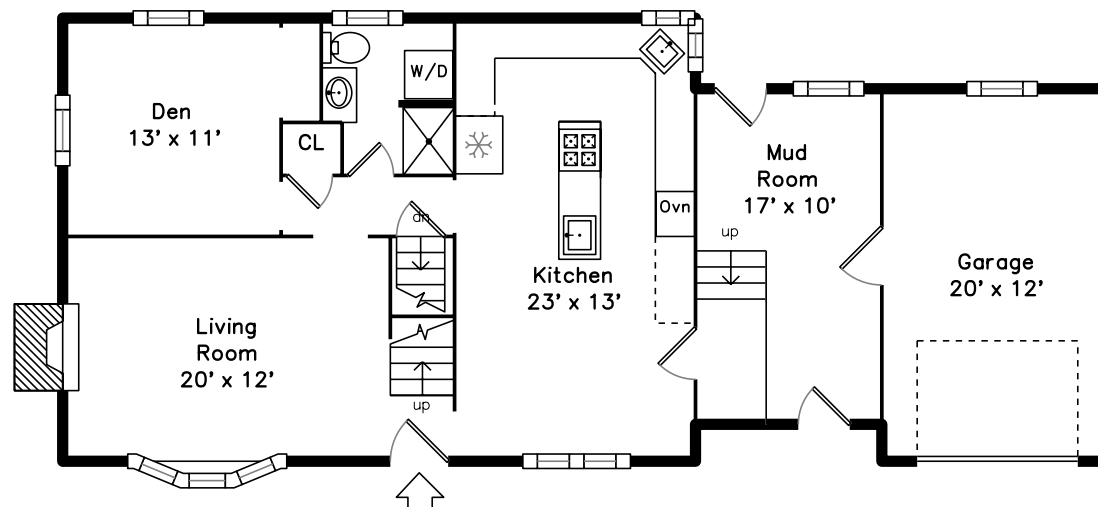

Upper

Basement

Main

16 Jeffrey Circle
Bedford, MA 01730

PicturePlan by  vis-home

Measurements may not be 100% accurate.
Floor plans are provided for convenience only.
Room sizes are not used to calculate area.

Upper

Main

Basement

Outside

Outside

Back

Back

Back

Living Room

Living Room

Kitchen

Kitchen

Kitchen

Kitchen

Kitchen

Den

Bathroom

Bedroom

Bedroom

Bedroom

Bedroom

Bedroom

Bathroom

Family Room