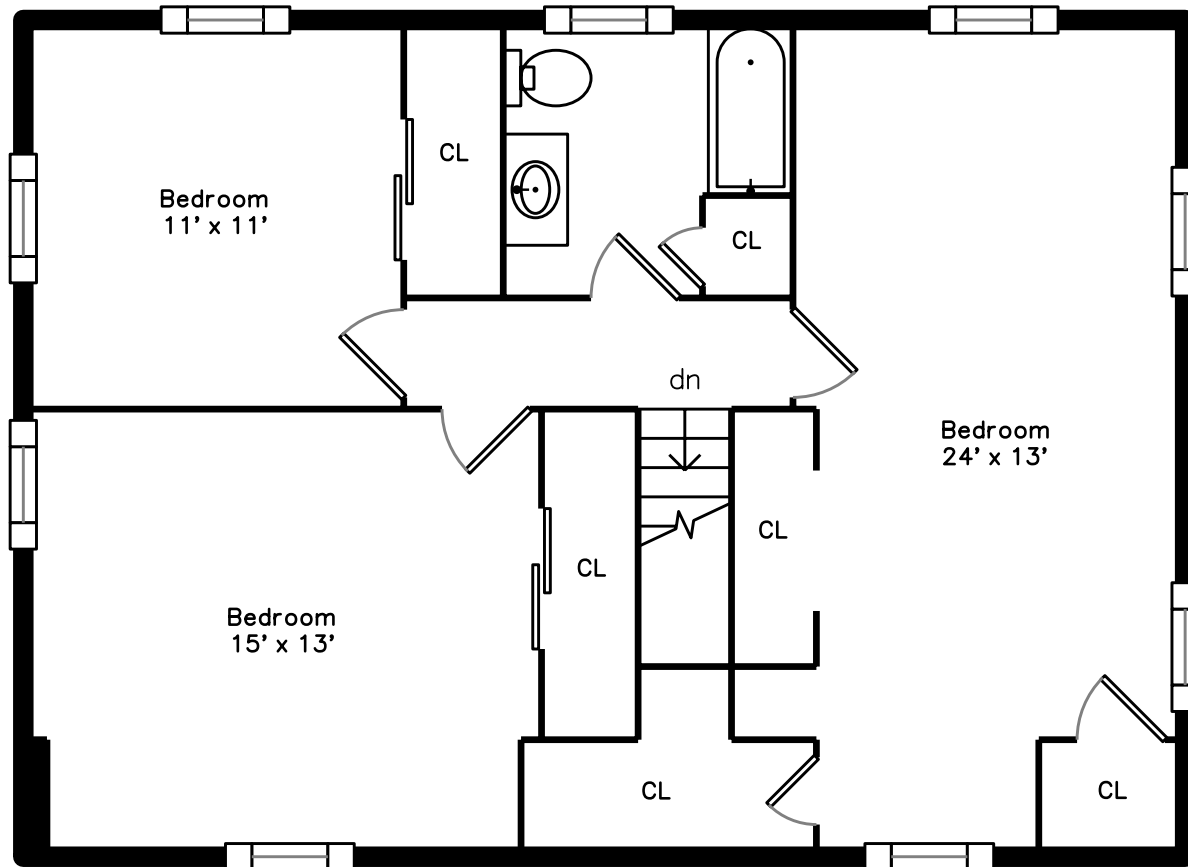

Upper

Basement

Main

16 Jeffrey Circle
Bedford, MA 01730

PicturePlan by  vis-home

Measurements may not be 100% accurate.
Floor plans are provided for convenience only.
Room sizes are not used to calculate area.

Upper

Main

Basement

Outside

Outside

Back

Back

Back

Living Room

Living Room

Kitchen

Kitchen

Kitchen

Kitchen

Kitchen

Den

Bathroom

Bedroom

Bedroom

Bedroom

Bedroom

Bedroom

Bathroom

Family Room