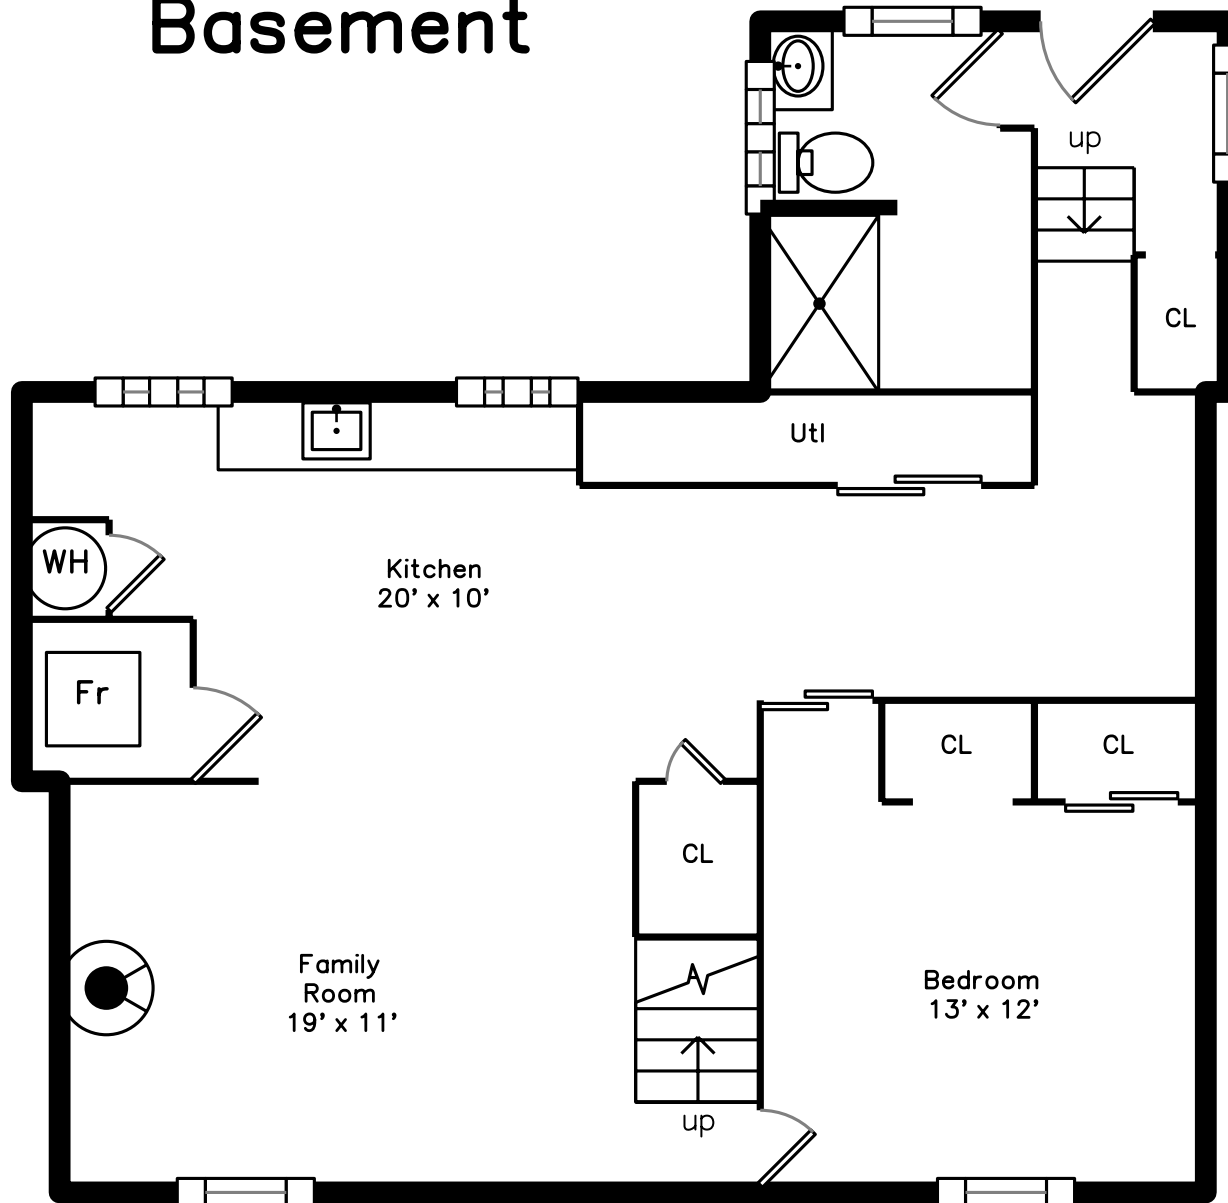

Upper

Basement

Main

16 Jeffrey Circle
Bedford, MA 01730

PicturePlan by  vis-home

Measurements may not be 100% accurate.
Floor plans are provided for convenience only.
Room sizes are not used to calculate area.

Upper

Main

Basement

Outside

Outside

Back

Back

Back

Living Room

Living Room

Kitchen

Kitchen

Kitchen

Kitchen

Kitchen

Den

Bathroom

Bedroom

Bedroom

Bedroom

Bedroom

Bedroom

Bathroom

Family Room