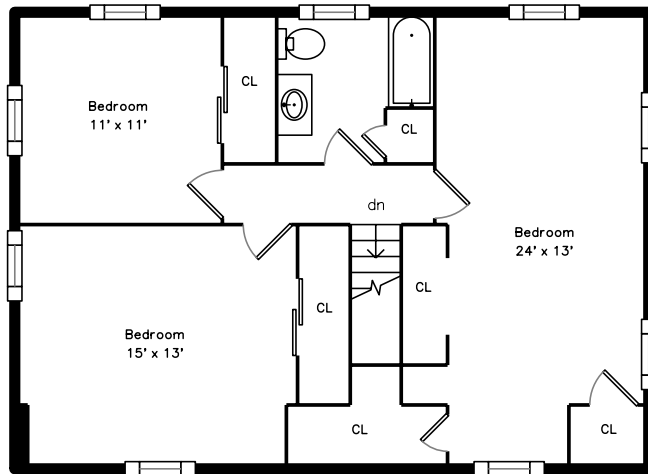

Upper

Basement

Main

16 Jeffrey Circle
Bedford, MA 01730

PicturePlan by  vis-home

Measurements may not be 100% accurate.
Floor plans are provided for convenience only.
Room sizes are not used to calculate area.

Upper

Main

Basement

Outside

Outside

Back

Back

Back

Living Room

Living Room

Kitchen

Kitchen

Kitchen

Kitchen

Kitchen

Den

Bathroom

Bedroom

Bedroom

Bedroom

Bedroom

Bedroom

Bathroom

Family Room