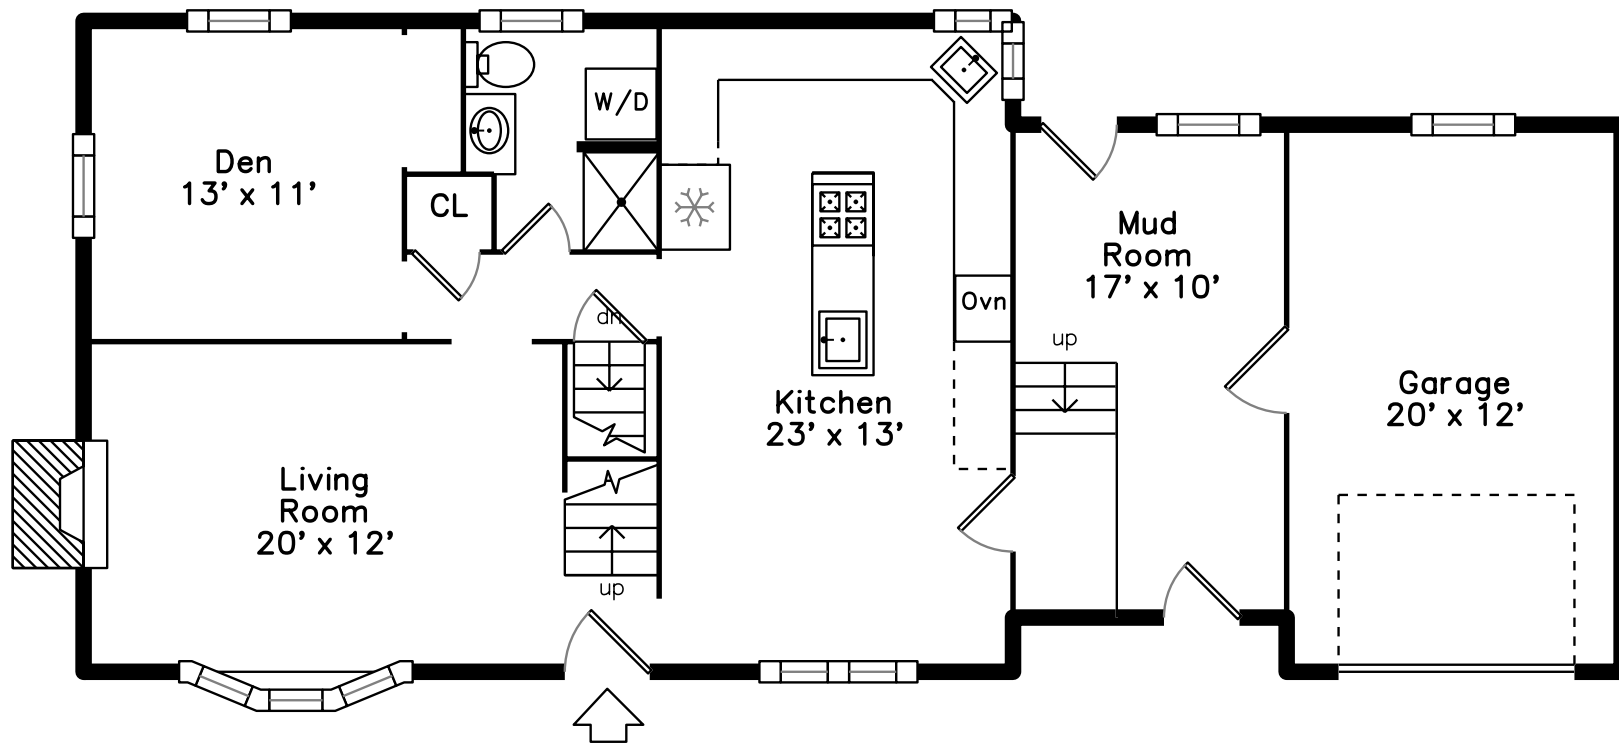

Upper

Basement

Main

16 Jeffrey Circle
Bedford, MA 01730

PicturePlan by  vis-home

Measurements may not be 100% accurate.
Floor plans are provided for convenience only.
Room sizes are not used to calculate area.

Upper

Main

Basement

Outside

Outside

Back

Back

Back

Living Room

Living Room

Kitchen

Kitchen

Kitchen

Kitchen

Kitchen

Den

Bathroom

Bedroom

Bedroom

Bedroom

Bedroom

Bedroom

Bathroom

Family Room