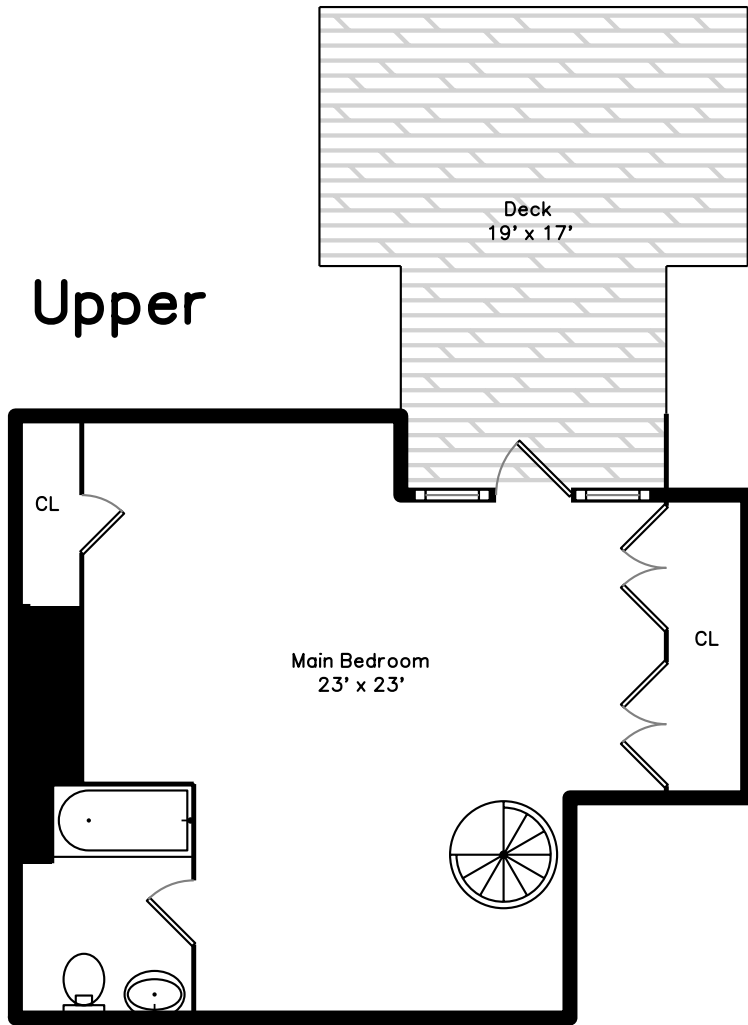

Upper

Main

110 O Street PH-11
Boston, MA 02127

PicturePlan by  vis-home

Measurements may not be 100% accurate.
Floor plans are provided for convenience only.
Room sizes are not used to calculate area.

Upper

Kitchen

Kitchen

Kitchen

Kitchen

Bedroom

Bedroom

Bathroom

Laundry

Master Bedroom

Master Bedroom

Master Bedroom

Master Bedroom

Master Bathroom

Master Bathroom

Deck

Deck