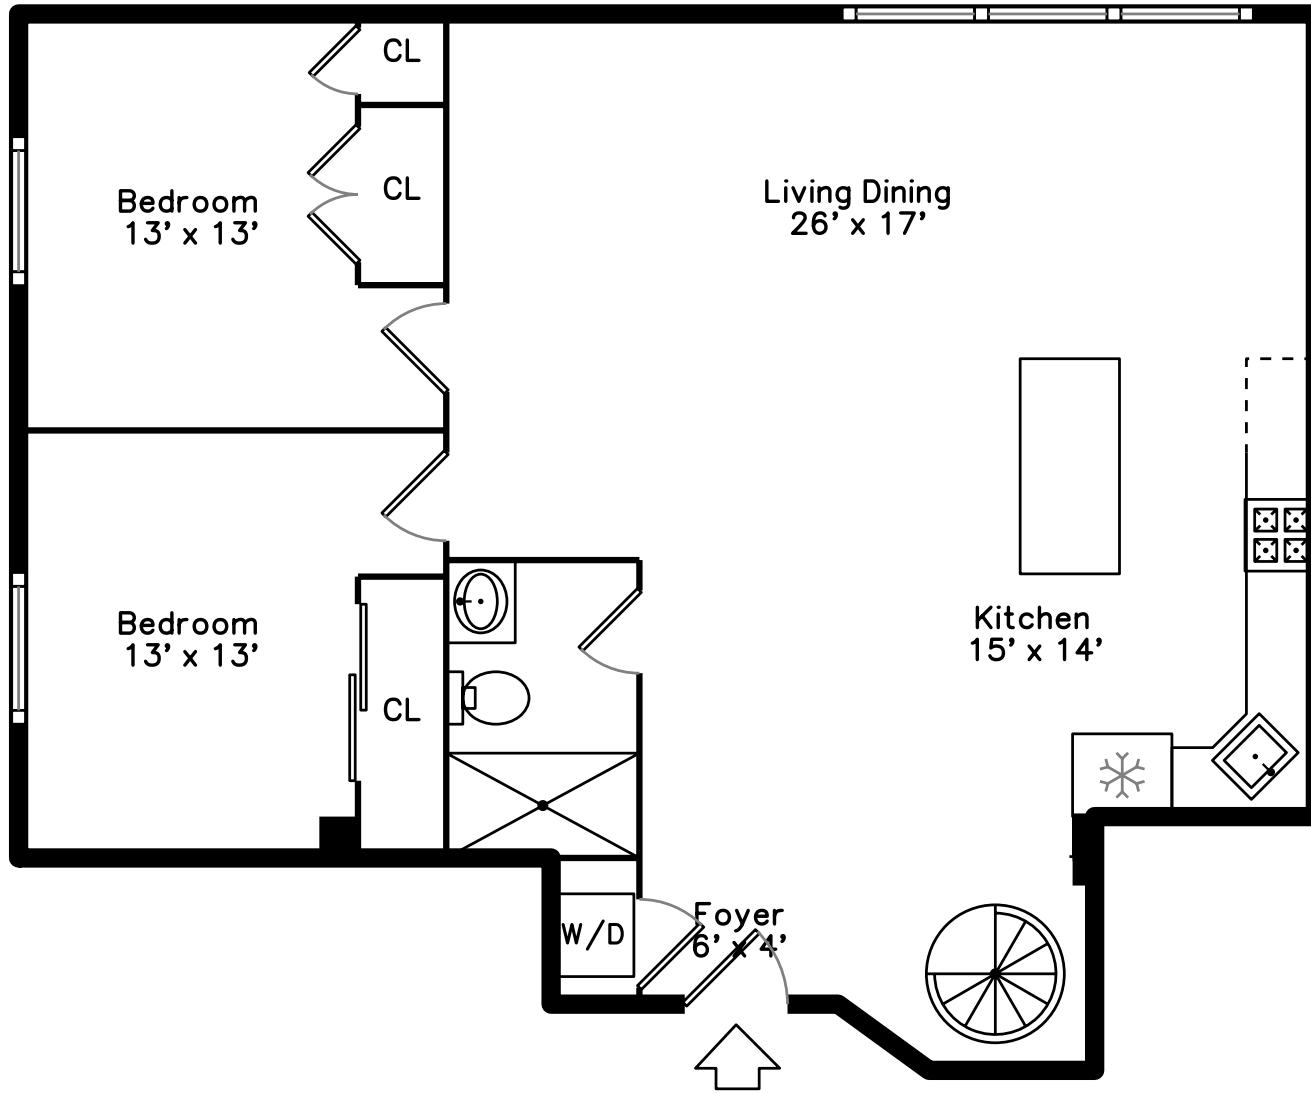

Upper

Main

110 O Street PH-11
Boston, MA 02127

PicturePlan by  vis-home

Measurements may not be 100% accurate.
Floor plans are provided for convenience only.
Room sizes are not used to calculate area.

Upper

Main

Outside

Outside

Outside

Parking

Living Dining

Living Dining

Living Dining

Kitchen

Kitchen

Kitchen

Kitchen

Bedroom

Bedroom

Bathroom

Laundry

Master Bedroom

Master Bedroom

Master Bedroom

Master Bedroom

Master Bathroom

Master Bathroom

Deck

Deck