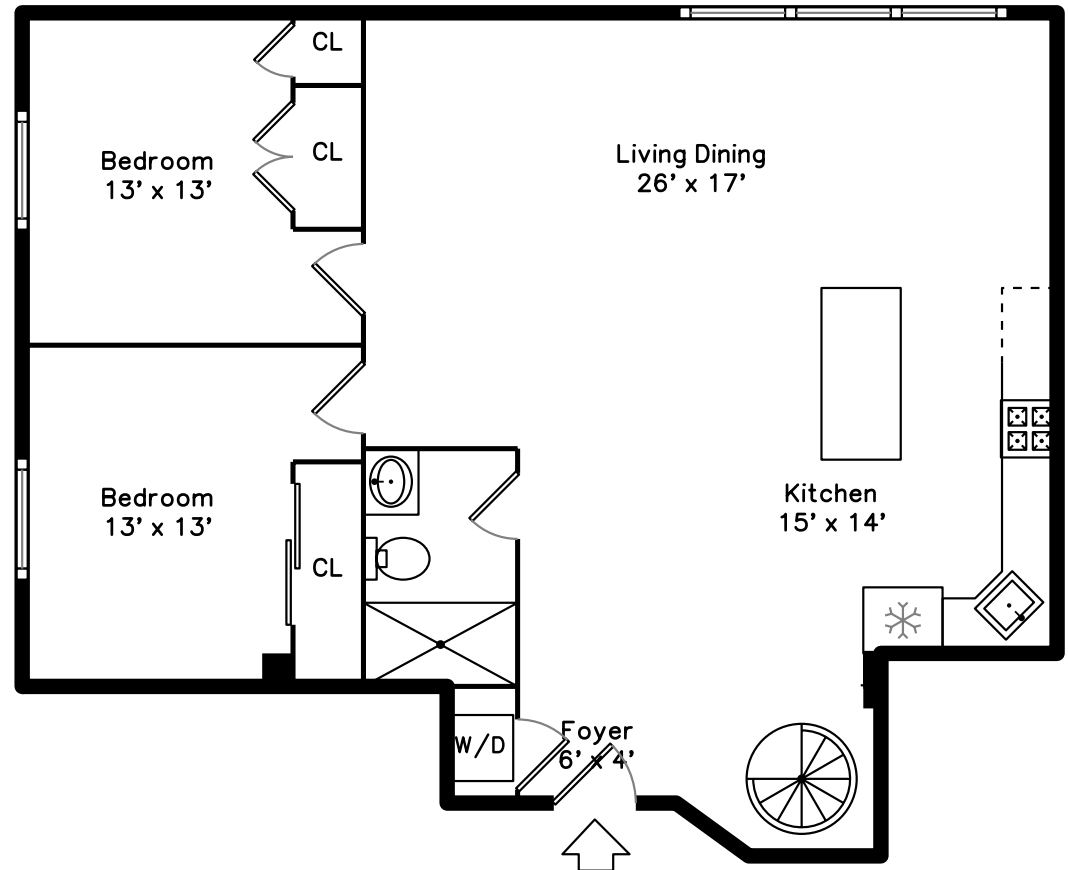

Upper

Main

110 O Street PH-11
Boston, MA 02127

PicturePlan by  vis-home

Measurements may not be 100% accurate.
Floor plans are provided for convenience only.
Room sizes are not used to calculate area.

Upper

Main

Outside

Outside

Outside

Parking

Living Dining

Living Dining

Living Dining

Kitchen

Kitchen

Kitchen

Kitchen

Bedroom

Bedroom

Bathroom

Laundry

Master Bedroom

Master Bedroom

Master Bedroom

Master Bedroom

Master Bathroom

Master Bathroom

Deck

Deck