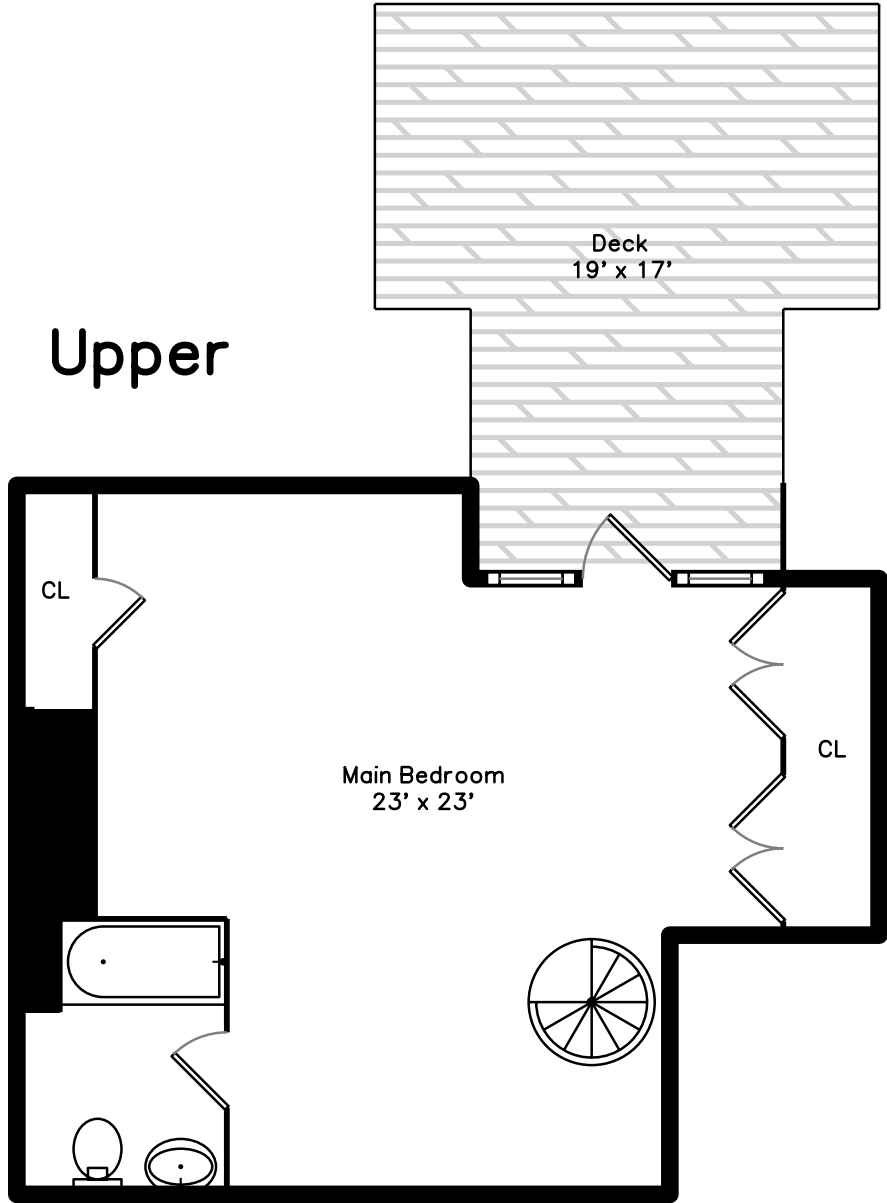

Upper

Main

110 O Street PH-11
Boston, MA 02127

PicturePlan by  vis-home

Measurements may not be 100% accurate.
Floor plans are provided for convenience only.
Room sizes are not used to calculate area.

Upper

Kitchen

Kitchen

Kitchen

Kitchen

Bedroom

Bedroom

Bathroom

Laundry

Master Bedroom

Master Bedroom

Master Bedroom

Master Bedroom

Master Bathroom

Master Bathroom

Deck

Deck