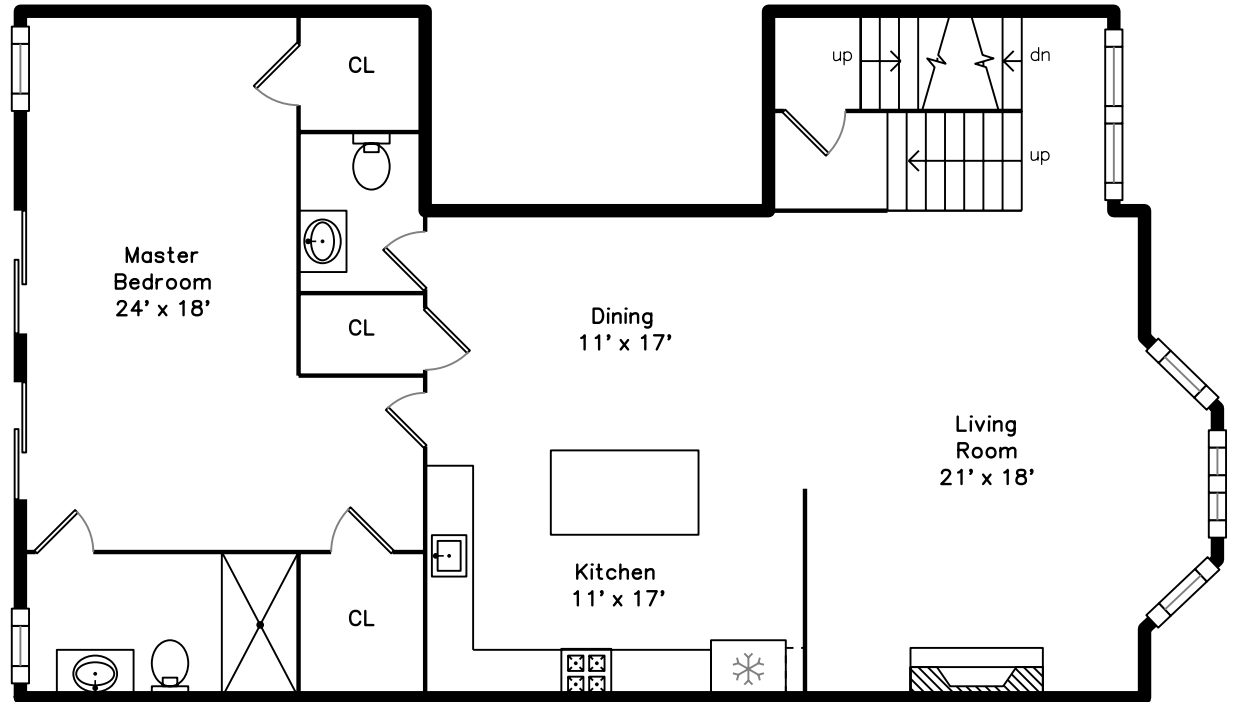

Upper

Main

280 West Fifth Street
Boston, MA 02127

PicturePlan by  vis-home
Measurements may not be 100% accurate.

Floor plans are provided for convenience only.
Room sizes are not used to calculate area.

Upper

Patio

Patio

Patio

Living Room

Living Room

Living Room

Living Room

Kitchen

Kitchen

Kitchen

Kitchen

Kitchen

Kitchen

Kitchen

Kitchen

Kitchen

Hall

Hall

Hall

Master Bedroom

Master Bedroom

Master Bedroom

Master Bedroom

Master Bedroom