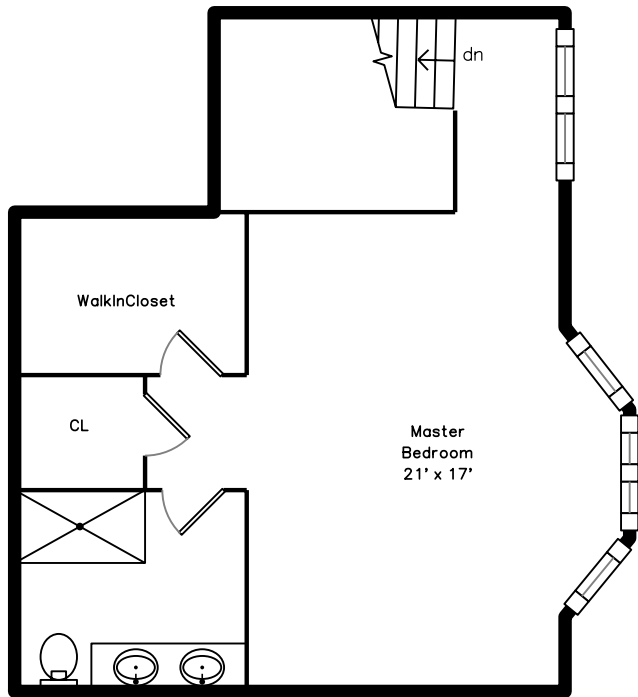

Upper

Main

280 West Fifth Street
Boston, MA 02127

PicturePlan by  vis-home
Measurements may not be 100% accurate.

Floor plans are provided for convenience only.
Room sizes are not used to calculate area.

Upper

Hall

Hall

Hall

Master Bedroom

Master Bedroom

Master Bedroom

Master Bedroom

Master Bedroom

WalkInCloset

Master Bathroom

Master Bathroom

Master Bathroom

Hall