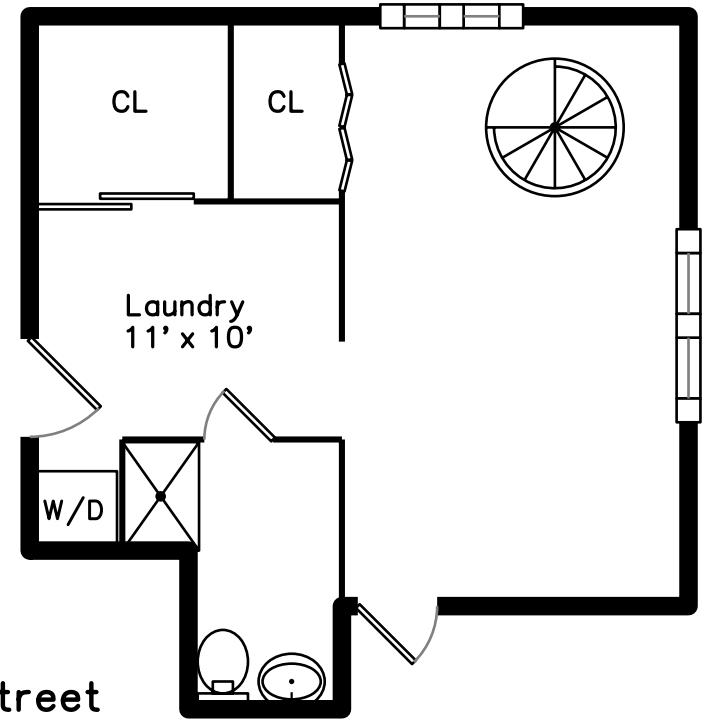

Main

Lower

440 Adams Street
Boston, MA 02122

PicturePlan by  vis home
Measurements may not be 100% accurate.
Floor plans are provided for convenience only.
Room sizes are not used to calculate area.

Main

Lower

Outside

Outside

Back

Back

Living Room

Living Room

Kitchen

Kitchen

Bedroom

Office

Sunroom

Bathroom

Landing

Laundry

Bathroom