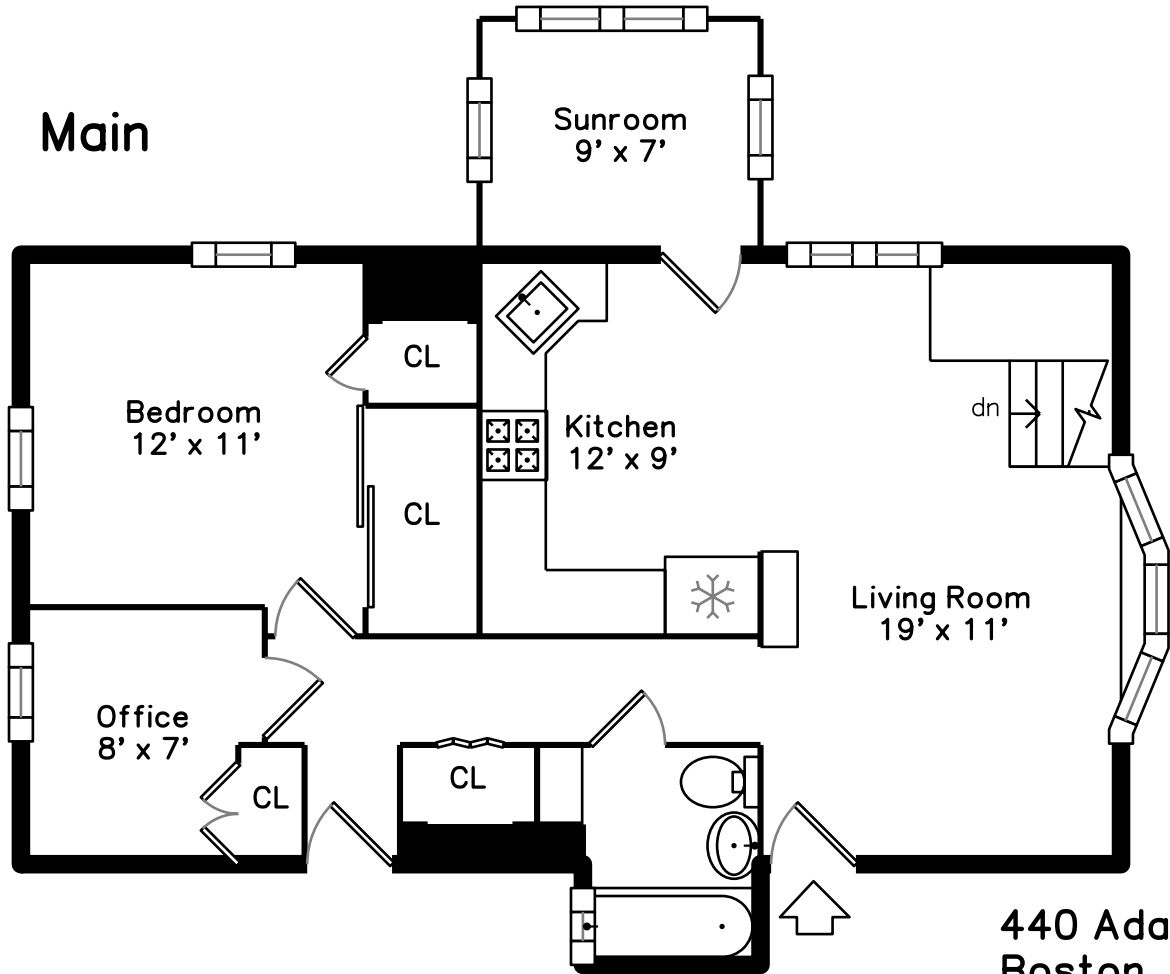

Main

Lower

440 Adams Street
Boston, MA 02122

PicturePlan by  vis home
Measurements may not be 100% accurate.
Floor plans are provided for convenience only.
Room sizes are not used to calculate area.

Main

Lower

Outside

Outside

Back

Back

Living Room

Living Room

Kitchen

Kitchen

Bedroom

Office

Sunroom

Bathroom

Landing

Laundry

Bathroom