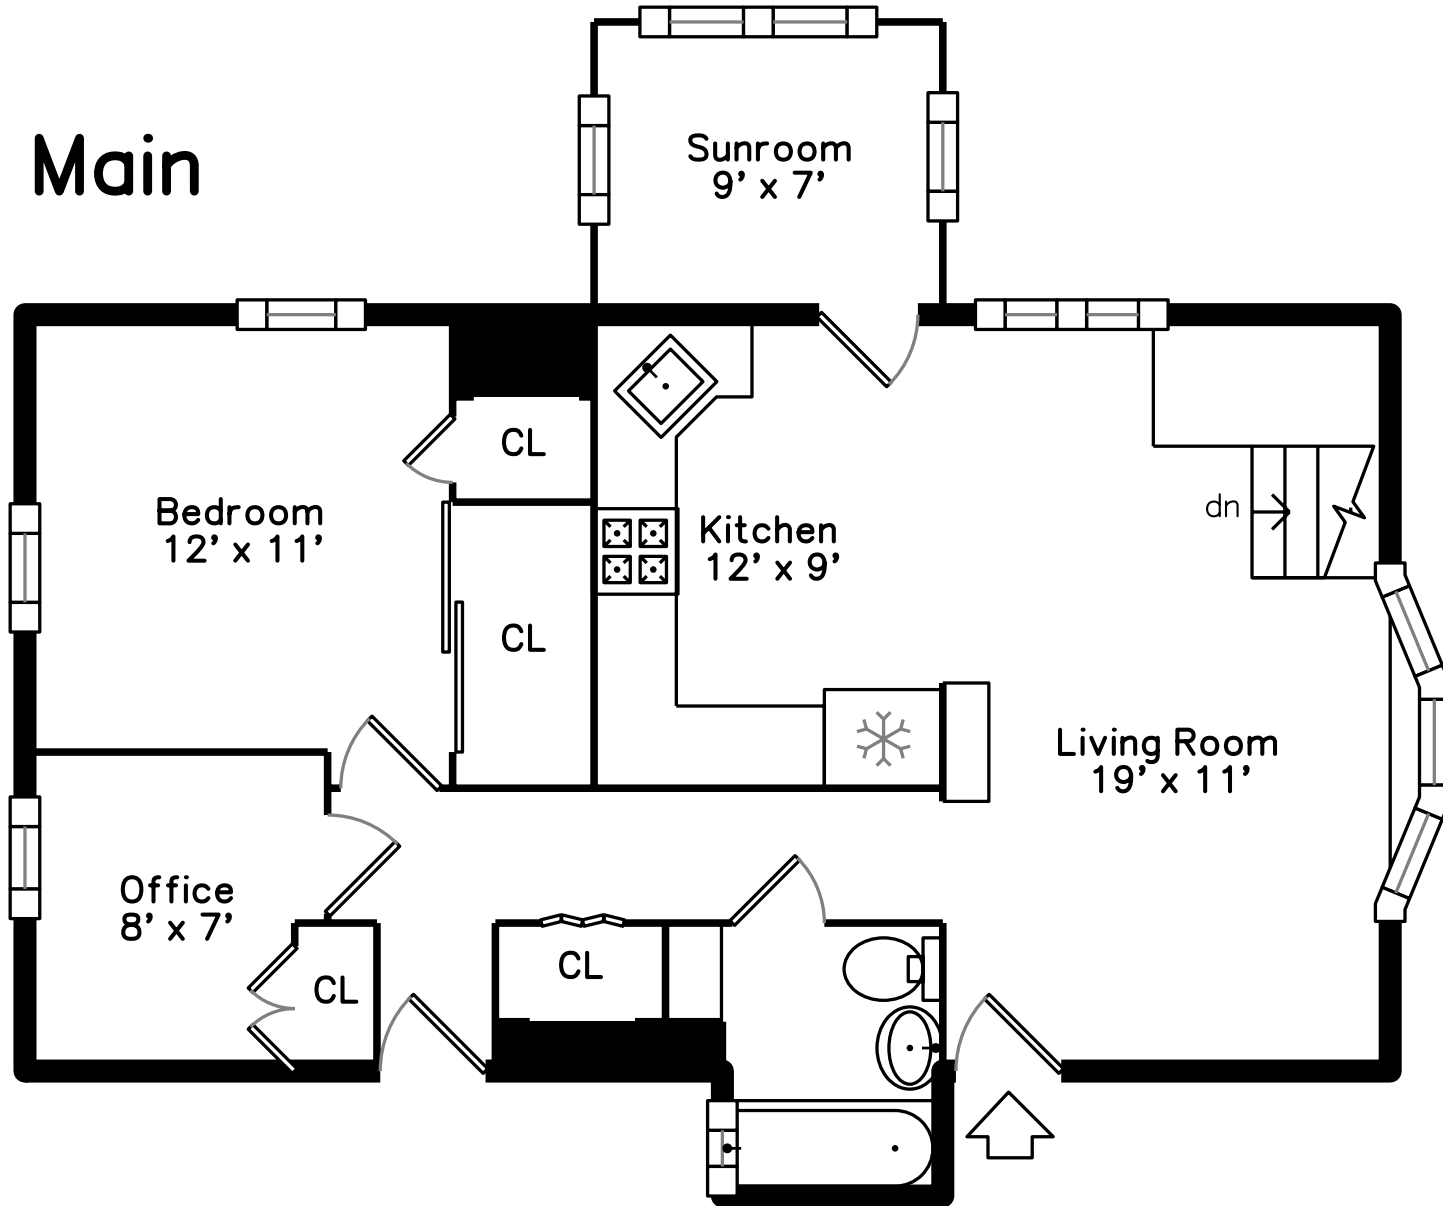

Main

Lower

440 Adams Street
Boston, MA 02122

PicturePlan by  vis home
Measurements may not be 100% accurate.
Floor plans are provided for convenience only.
Room sizes are not used to calculate area.

Main

Lower

Outside

Outside

Back

Back

Living Room

Living Room

Kitchen

Kitchen

Bedroom

Office

Sunroom

Bathroom

Landing

Laundry

Bathroom