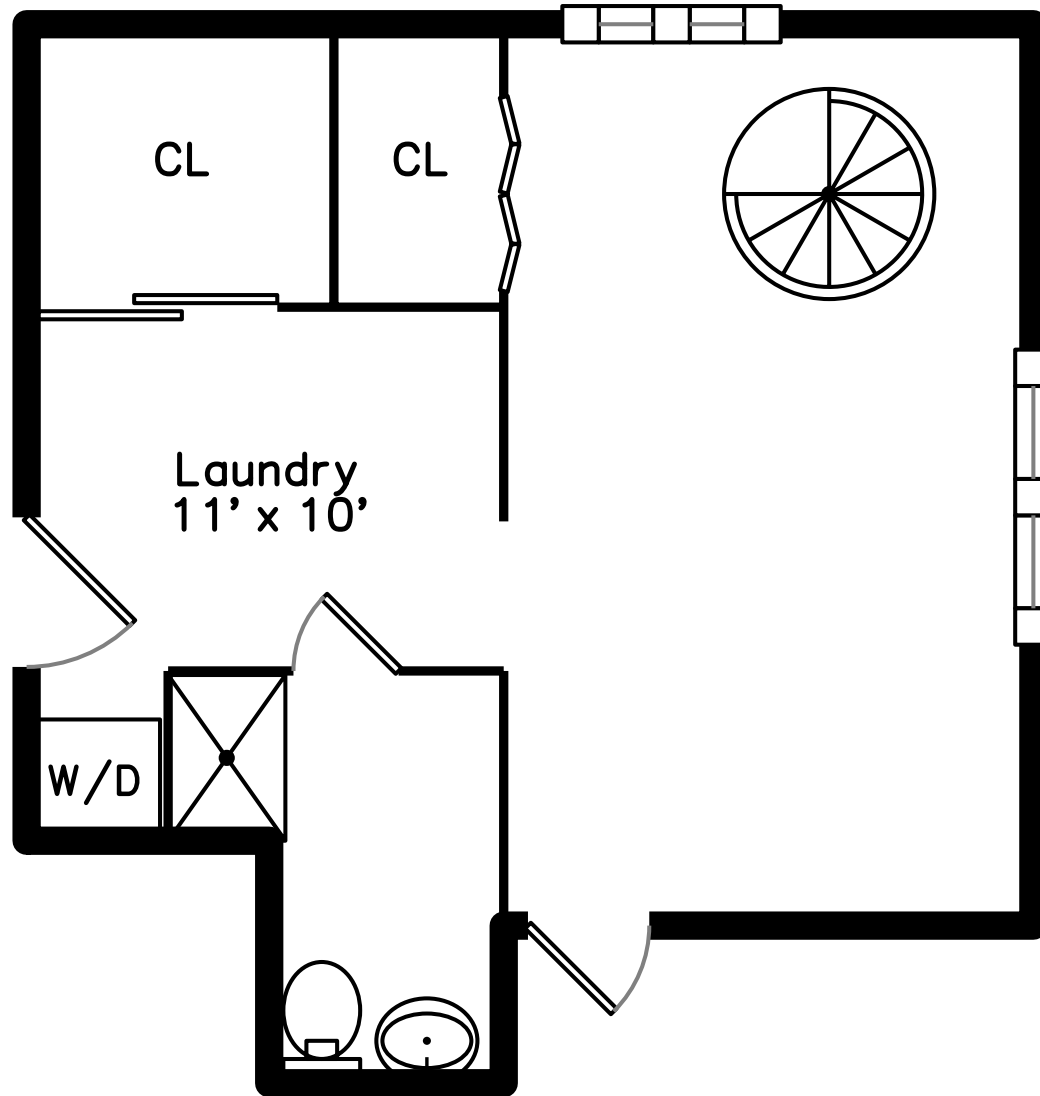

Main

Lower

440 Adams Street
Boston, MA 02122

PicturePlan by  vis home
Measurements may not be 100% accurate.
Floor plans are provided for convenience only.
Room sizes are not used to calculate area.

Main

Lower

Outside

Outside

Back

Back

Living Room

Living Room

Kitchen

Kitchen

Bedroom

Office

Sunroom

Bathroom

Landing

Laundry

Bathroom