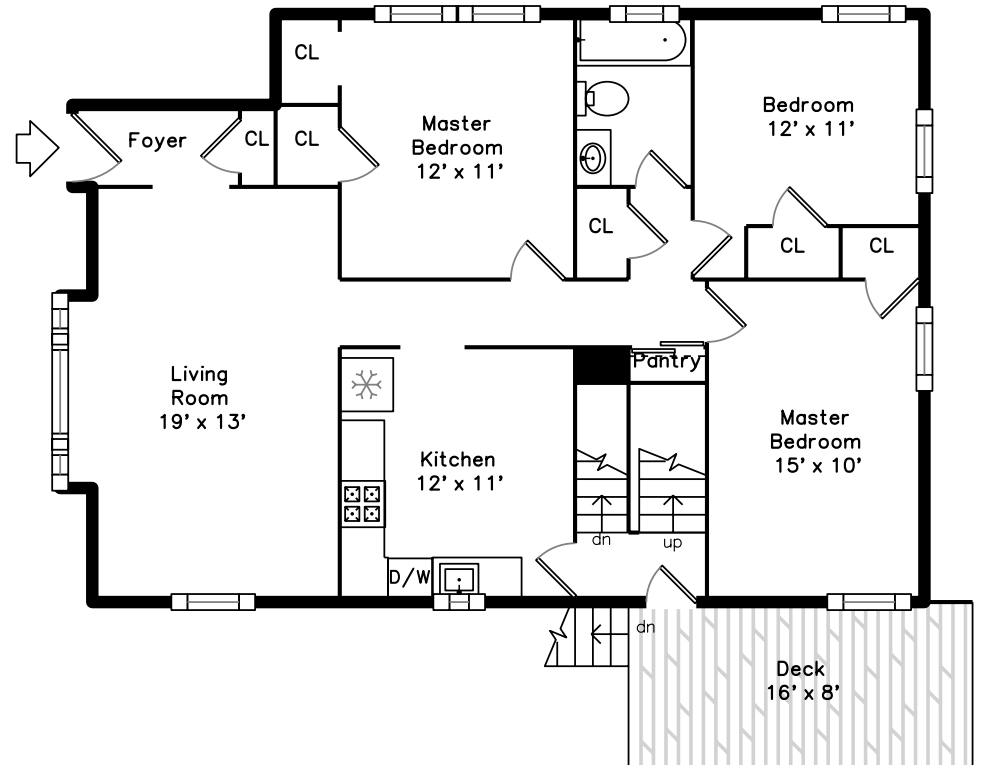

Upper

Main

23-25 Prospect Street  
Watertown, MA 02472

PicturePlan by  vis home  
Measurements may not be 100% accurate.  
Floor plans are provided for convenience only.  
Room sizes are not used to calculate area.

Upper

Main

Building

Outside

Living Room

Living Room

Kitchen

Kitchen

Kitchen

Master Bedroom

Master Bedroom

Master Bedroom

Master Bedroom

Bedroom

Bedroom

Bedroom

Bathroom

Deck

Living Room

Living Room

Kitchen

Kitchen

Bedroom

Bedroom