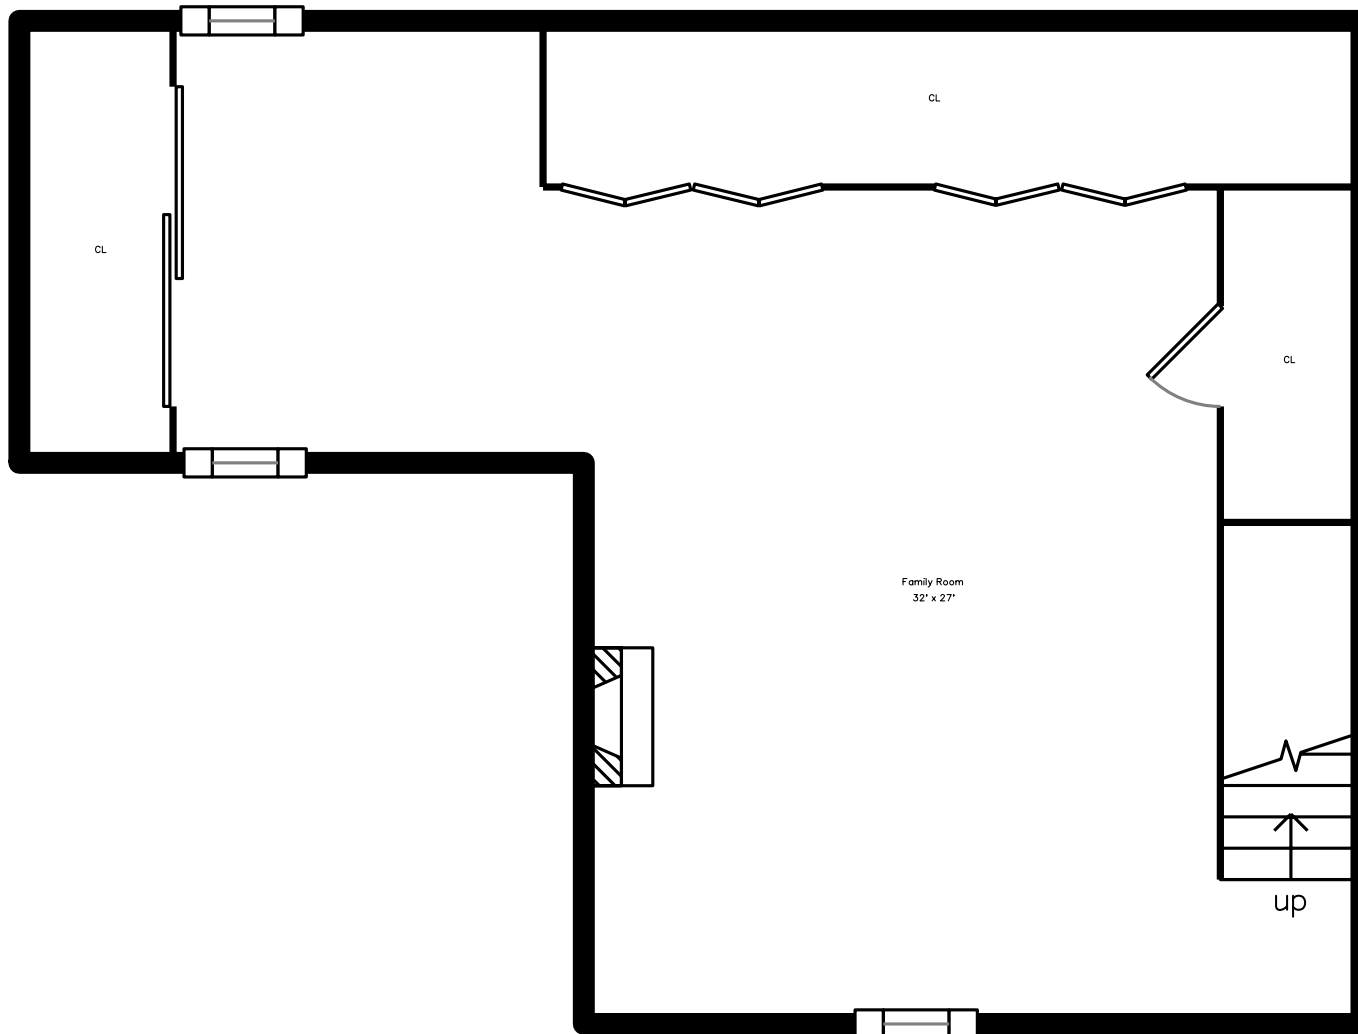

Upper

Main

Lower

9 Rock Street
Framingham, MA 01702

PicturePlan by  vis-home

Measurements may not be 100% accurate.
Floor plans are provided for convenience only.
Room sizes are not used to calculate area.

Upper

Main

Lower

Outside

Outside

Outside

Outside

Outside