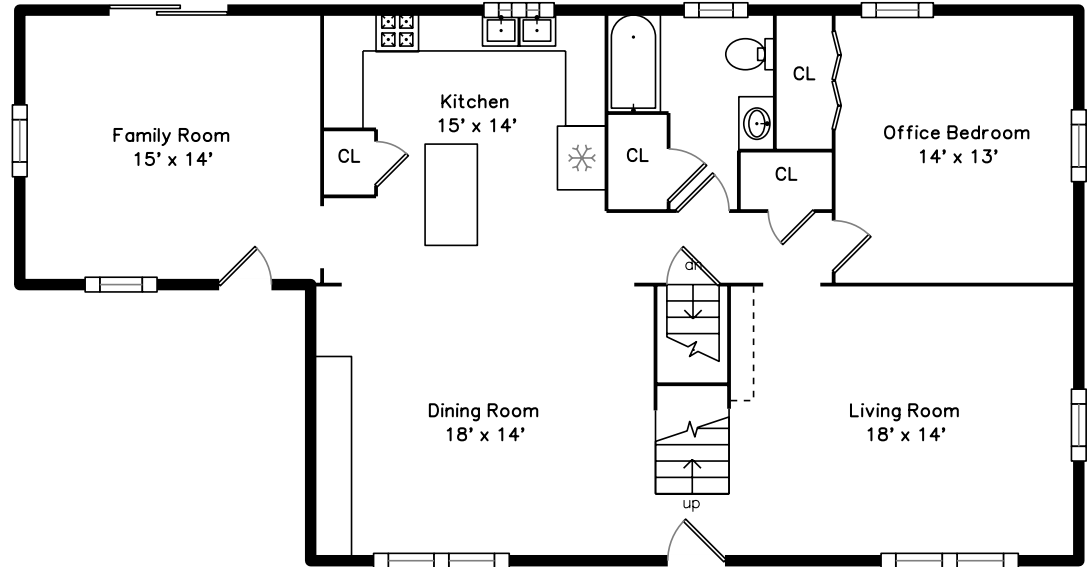

Upper

Main

Lower

9 Rock Street
Framingham, MA 01702

PicturePlan by  vis-home

Measurements may not be 100% accurate.
Floor plans are provided for convenience only.
Room sizes are not used to calculate area.

Living Room

Dining Room

Dining Room

Dining Room

Dining Room

Dining Room

Dining Room

Dining Room

Bedroom

Bedroom

Family Room

Family Room

Family Room

Family Room

Family Room

Family Room

Family Room