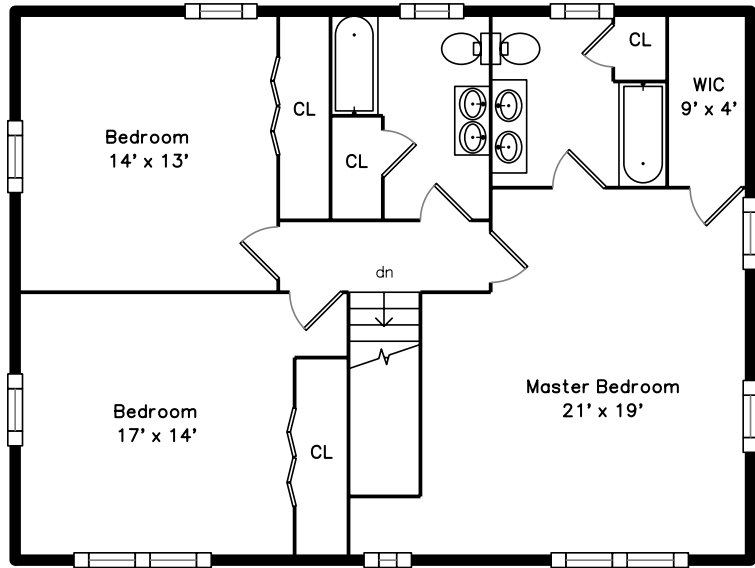

Upper

Main

Lower

9 Rock Street
Framingham, MA 01702

PicturePlan by  vis-home

Measurements may not be 100% accurate.
Floor plans are provided for convenience only.
Room sizes are not used to calculate area.

Upper

Main

Lower

Outside

Outside

Outside

Outside

Outside

Family Room

Family Room

Family Room

Family Room

Family Room

Office Bedroom

Office Bedroom

Bathroom

Family Room