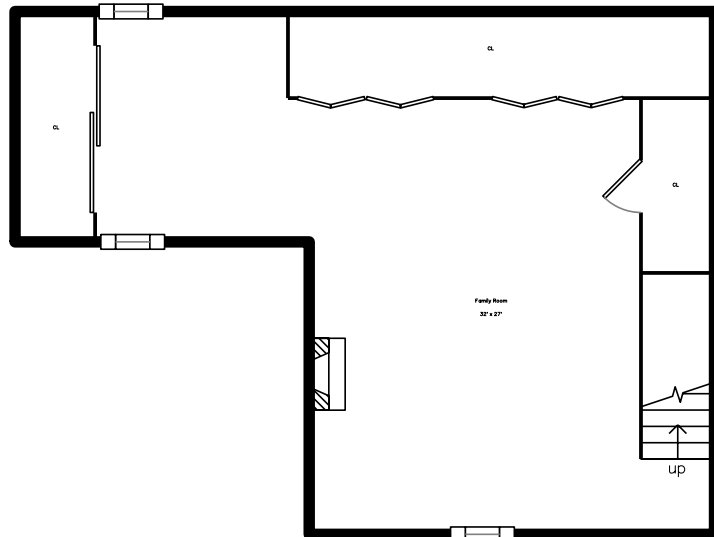

Upper

Main

Lower

9 Rock Street
Framingham, MA 01702

PicturePlan by  vis-home

Measurements may not be 100% accurate.
Floor plans are provided for convenience only.
Room sizes are not used to calculate area.

Upper

Main

Lower

Outside

Outside

Outside

Outside

Outside