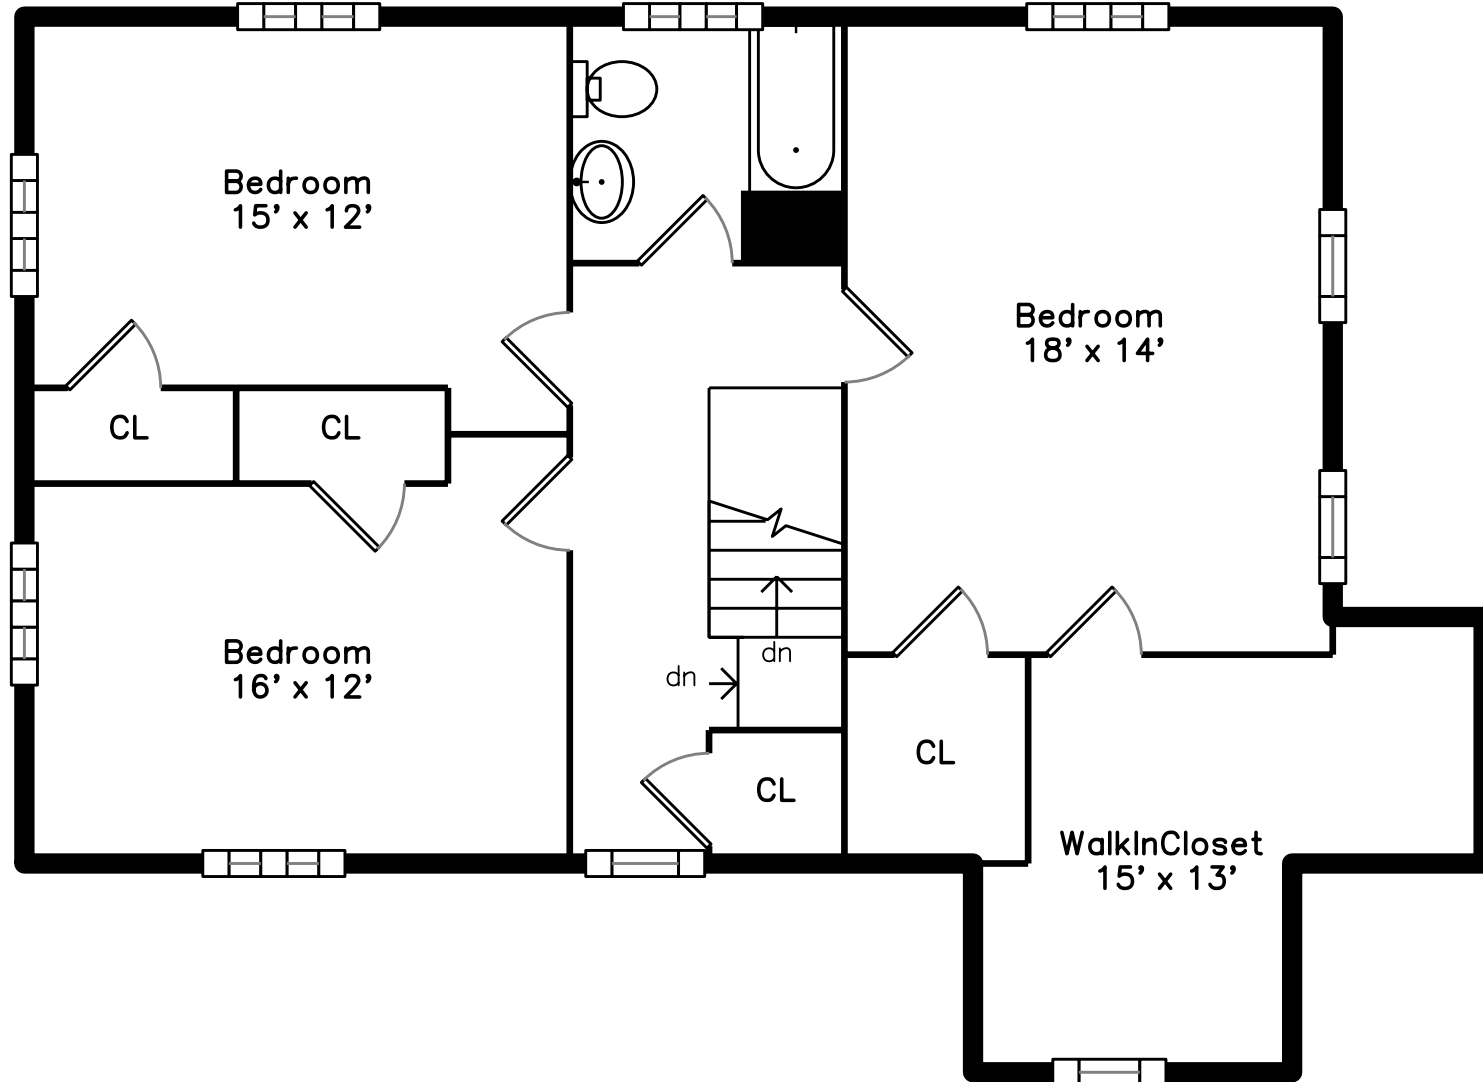

## Main

67 Alexander Avenue  
Belmont, MA 02478

PicturePlan by  vis-home

Measurements may not be 100% accurate.  
Floor plans are provided for convenience only.  
Room sizes are not used to calculate area.

# Upper

Foyer

Living Room

Living Room

Living Room

Living Room

Living Room

Living Room

Living Room

Bedroom

Bedroom

Bedroom

WalkInCloset

WalkInCloset

Bathroom