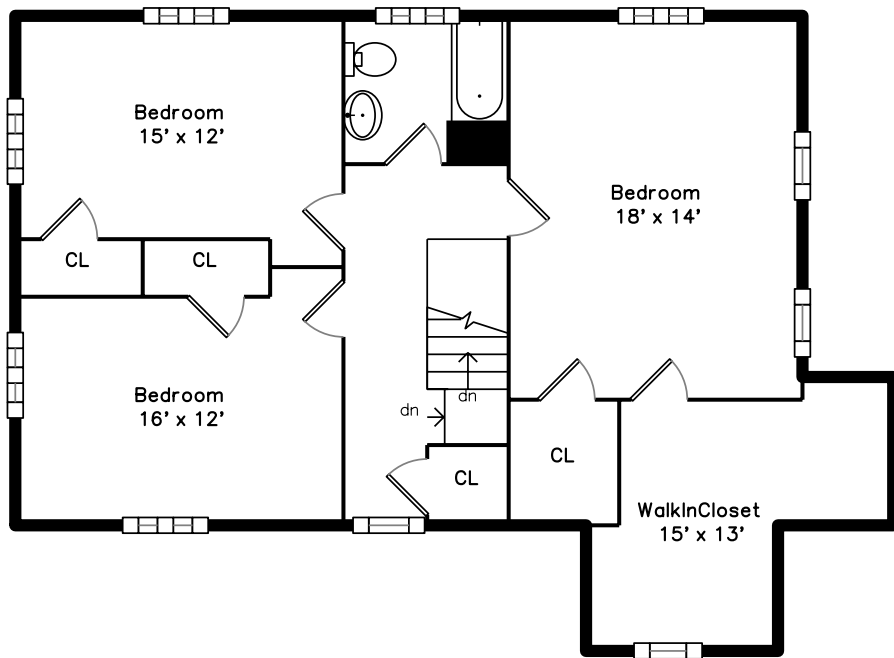

## Upper

## Main

67 Alexander Avenue  
Belmont, MA 02478

PicturePlan by  vis-home

Measurements may not be 100% accurate.  
Floor plans are provided for convenience only.  
Room sizes are not used to calculate area.

Foyer

Living Room

Living Room

Living Room

Living Room

Living Room

Living Room

Living Room

Bedroom

Bedroom

Bedroom

WalkInCloset

WalkInCloset

Bathroom