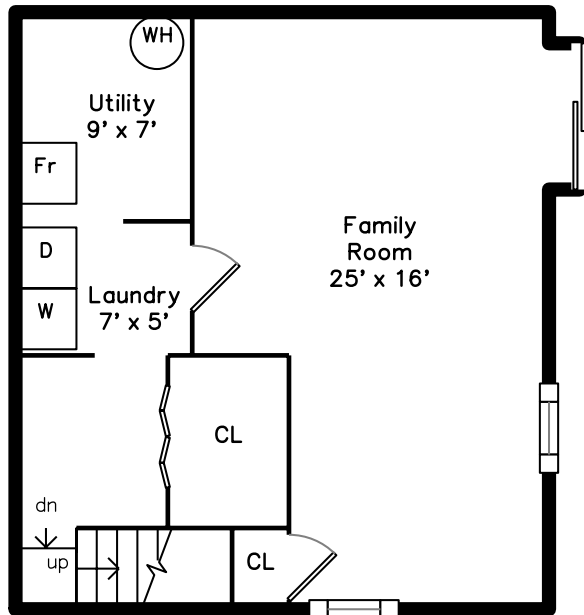

Upper

Main

Lower

29 Marivista Avenue
Waltham, MA 02451

PicturePlan by  vis-home
Measurements may not be 100% accurate.
Floor plans are provided for convenience only.
Room sizes are not used to calculate area.

Upper

Main

Lower

Outside

Outside

Outside

Living Room

Living Room

Living Room

Living Room

Living Room

Living Room

Dining Room

Dining Room

Dining Room

Kitchen

Hall

Family Room

Family Room

Family Room

Family Room

Family Room

Laundry