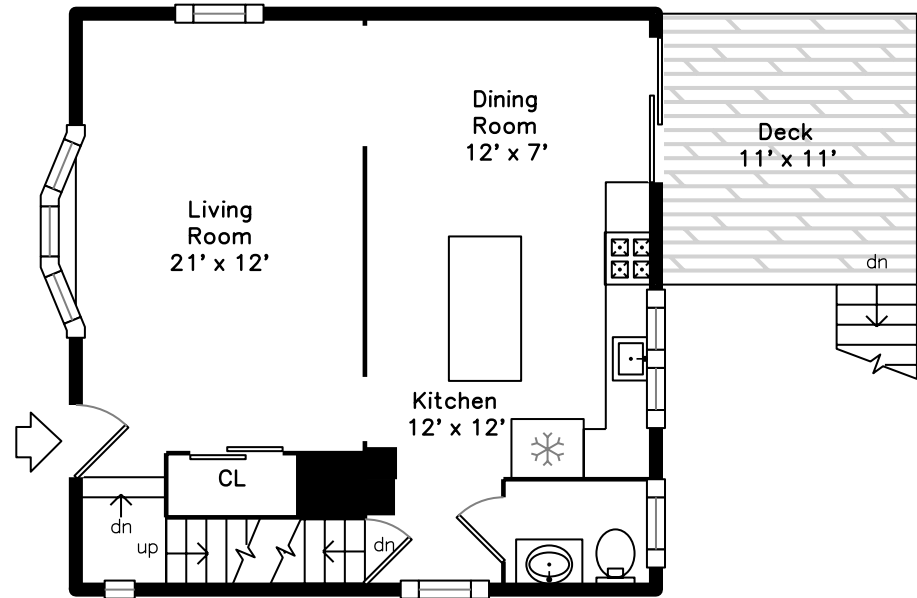

Upper

Main

Lower

29 Marivista Avenue
Waltham, MA 02451

PicturePlan by  vis-home
Measurements may not be 100% accurate.
Floor plans are provided for convenience only.
Room sizes are not used to calculate area.

Upper

Main

Lower

Outside

Outside

Outside

Living Room

Living Room

Living Room

Living Room

Living Room

Living Room

Dining Room

Dining Room

Dining Room

Kitchen

Hall

Family Room

Family Room

Family Room

Family Room

Family Room

Laundry