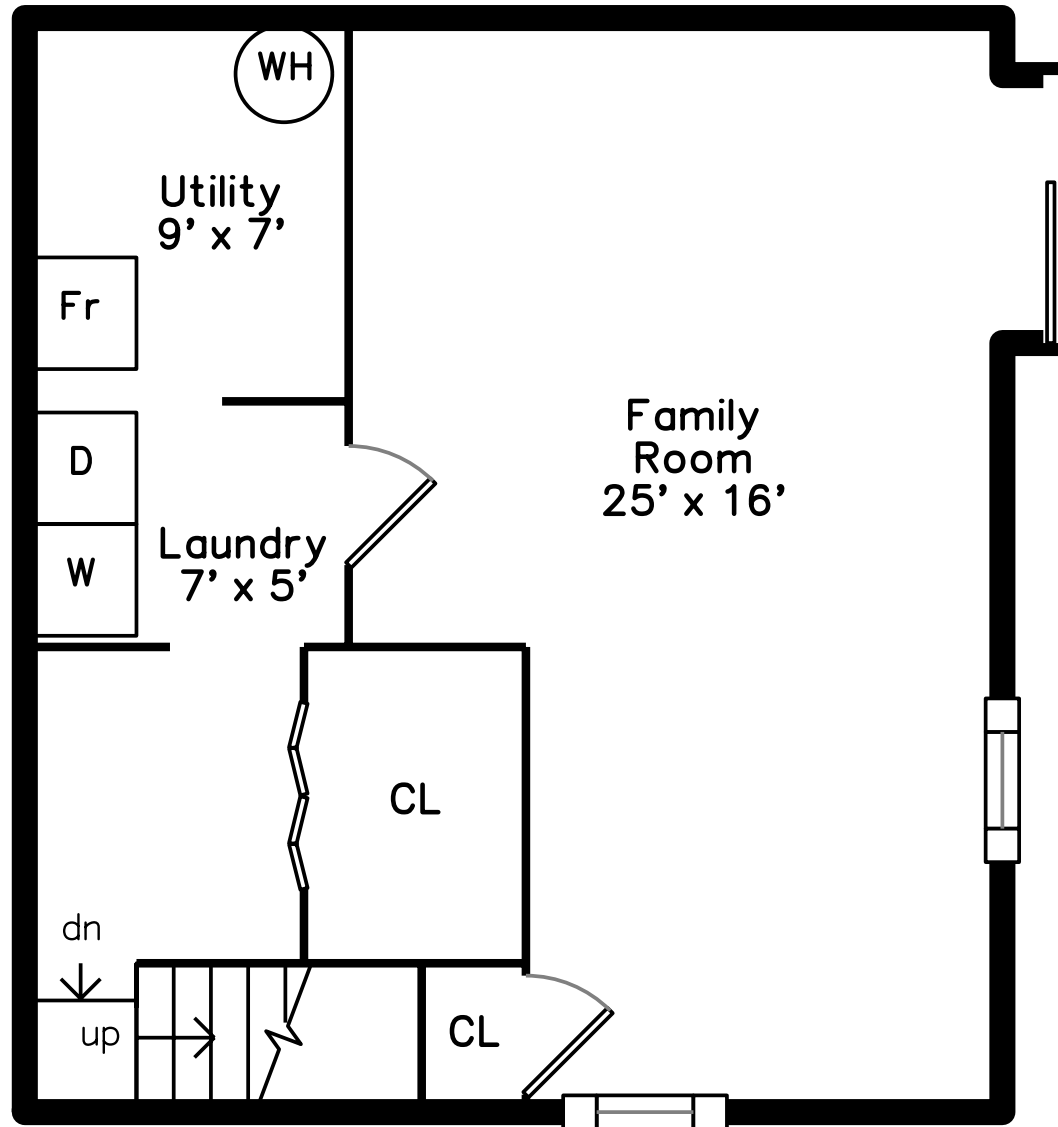

Upper

Main

Lower

29 Marivista Avenue
Waltham, MA 02451

PicturePlan by  vis-home
Measurements may not be 100% accurate.
Floor plans are provided for convenience only.
Room sizes are not used to calculate area.

Upper

Main

Lower

Outside

Outside

Outside

Living Room

Living Room

Living Room

Living Room

Living Room

Living Room

Dining Room

Dining Room

Dining Room

Kitchen

Hall

Family Room

Family Room

Family Room

Family Room

Family Room

Laundry