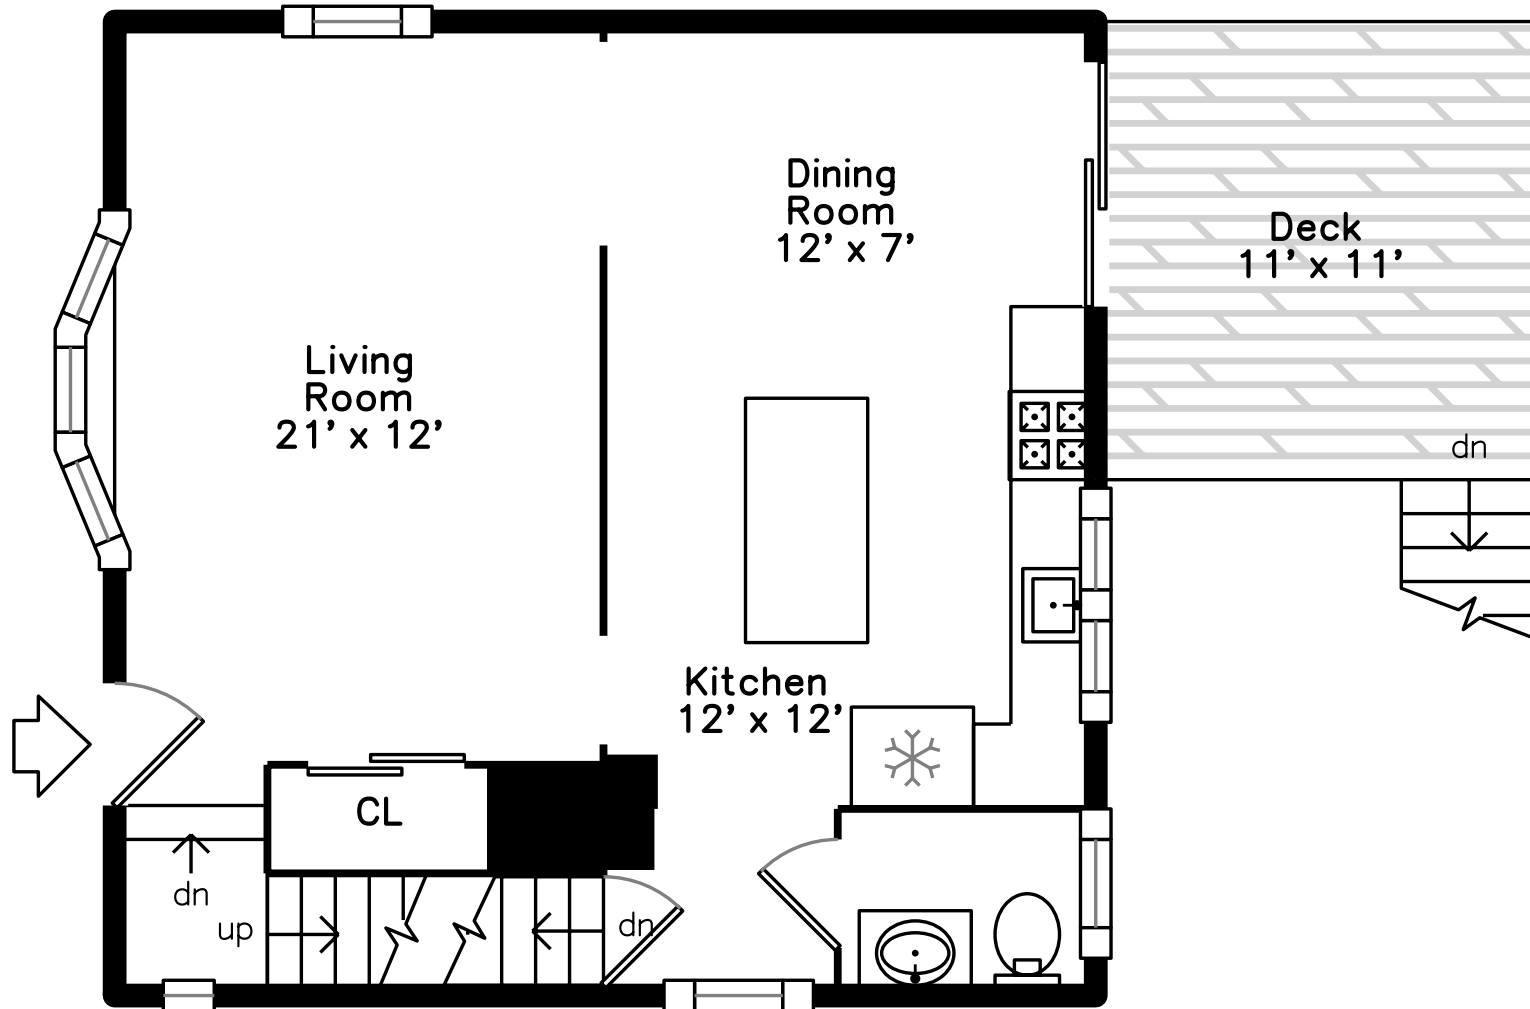

Upper

Main

Lower

29 Marivista Avenue
Waltham, MA 02451

PicturePlan by  vis-home
Measurements may not be 100% accurate.
Floor plans are provided for convenience only.
Room sizes are not used to calculate area.

Upper

Main

Lower

Outside

Outside

Outside

Living Room

Living Room

Living Room

Living Room

Living Room

Living Room

Dining Room

Dining Room

Dining Room

Kitchen

Hall

Family Room

Family Room

Family Room

Family Room

Family Room

Laundry