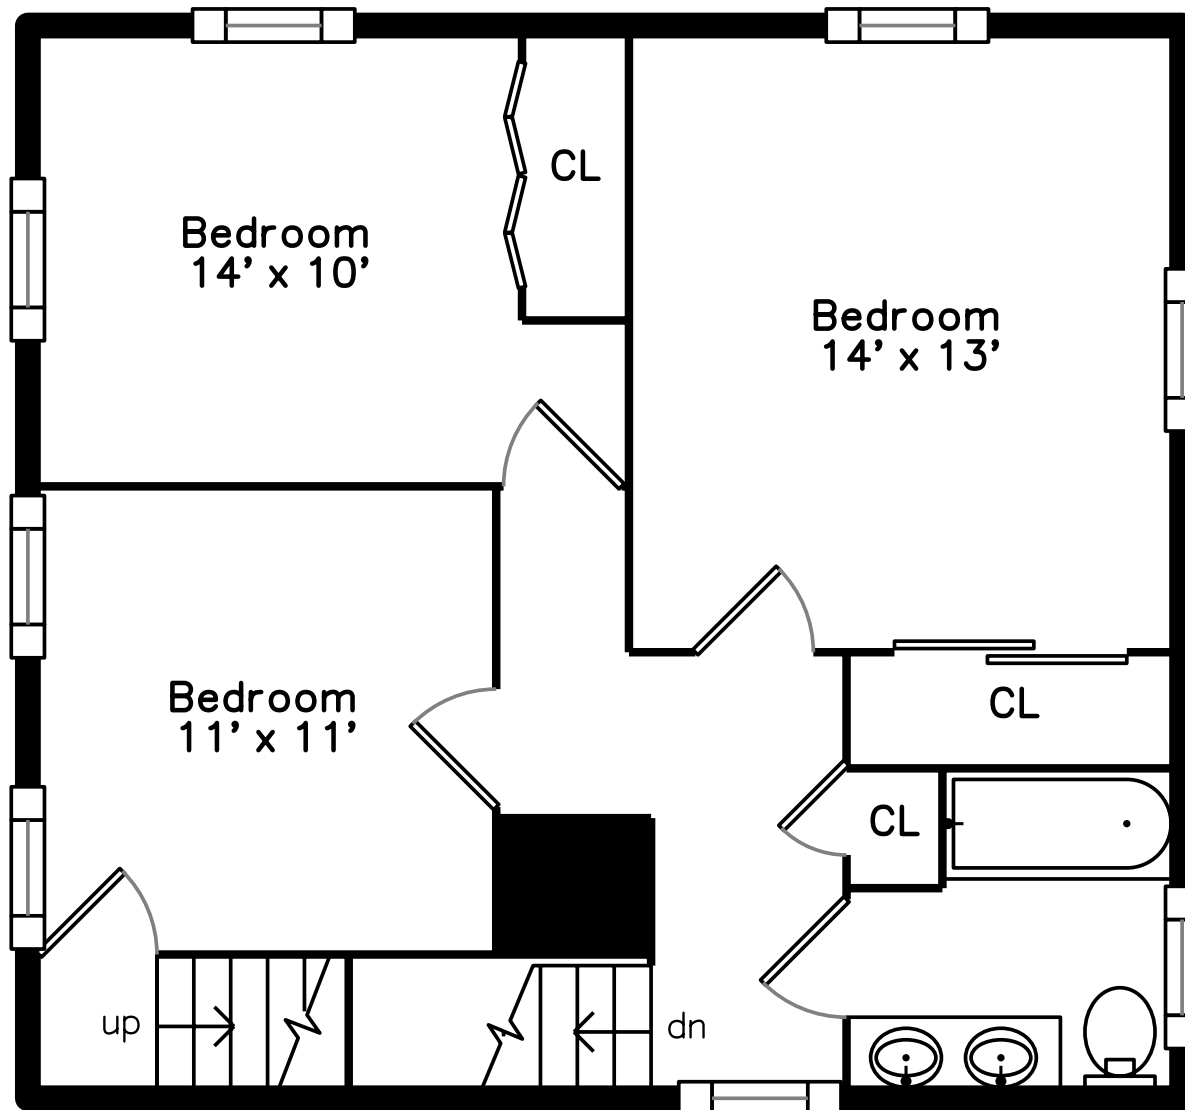

Upper

Main

Lower

29 Marivista Avenue
Waltham, MA 02451

PicturePlan by  vis-home
Measurements may not be 100% accurate.
Floor plans are provided for convenience only.
Room sizes are not used to calculate area.

Upper

Main

Lower

Outside

Outside

Outside

Living Room

Living Room

Living Room

Living Room

Living Room

Living Room

Dining Room

Dining Room

Dining Room

Kitchen

Hall

Family Room

Family Room

Family Room

Family Room

Family Room

Laundry