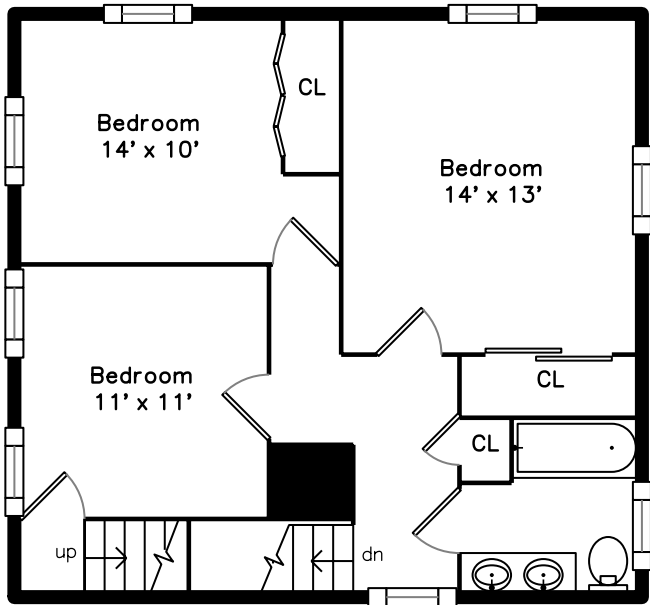

Upper

Main

Lower

29 Marivista Avenue
Waltham, MA 02451

PicturePlan by  vis-home
Measurements may not be 100% accurate.
Floor plans are provided for convenience only.
Room sizes are not used to calculate area.

Upper

Main

Lower

Outside

Outside

Outside

Living Room

Living Room

Living Room

Living Room

Living Room

Living Room

Dining Room

Dining Room

Dining Room

Kitchen

Bedroom

Bedroom

Bedroom

Bedroom

Bedroom

Bedroom

Bathroom

Hall