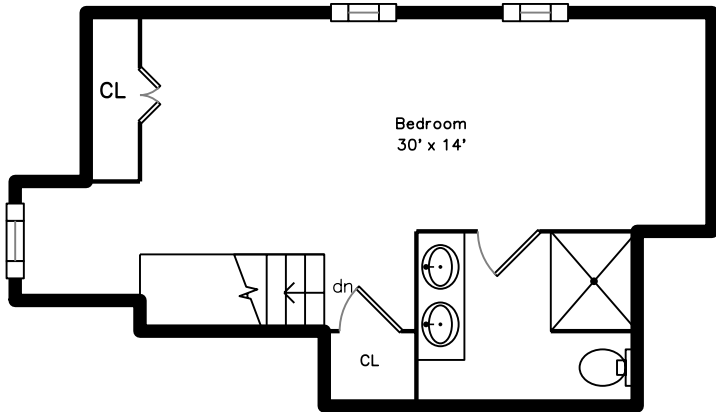

Upper

Main

**29 Sweetser Street 2
Wakefield, MA 01880**

PicturePlan by  vis-home

Measurements may not be 100% accurate.
Floor plans are provided for convenience only.
Room sizes are not used to calculate area.

Upper

Outside

Back

Living Dining

Living Dining

Living Dining

Kitchen

Kitchen

Kitchen

Kitchen

Kitchen

Family Room

Family Room

Family Room

Bedroom

Bedroom