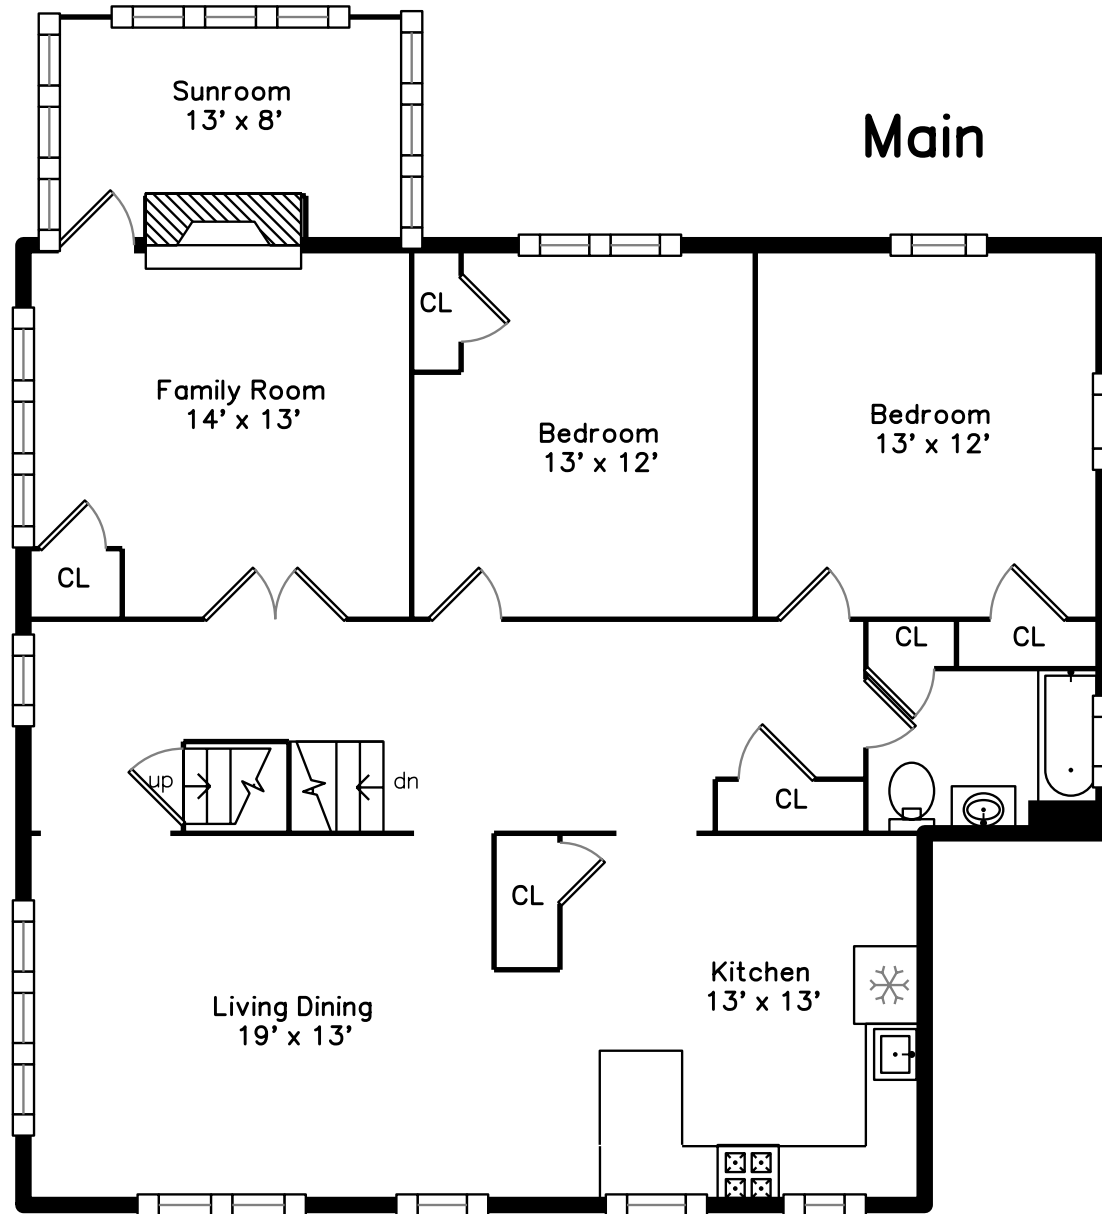

Upper

Main

**29 Sweetser Street 2
Wakefield, MA 01880**

PicturePlan by  vis-home

Measurements may not be 100% accurate.
Floor plans are provided for convenience only.
Room sizes are not used to calculate area.

Upper

Outside

Back

Living Dining

Living Dining

Living Dining

Kitchen

Kitchen

Kitchen

Kitchen

Kitchen

Family Room

Family Room

Family Room

Bedroom

Bedroom

Bedroom

Sunroom

Sunroom

Bathroom

Master Bedroom

Master Bedroom

Bathroom

Bathroom