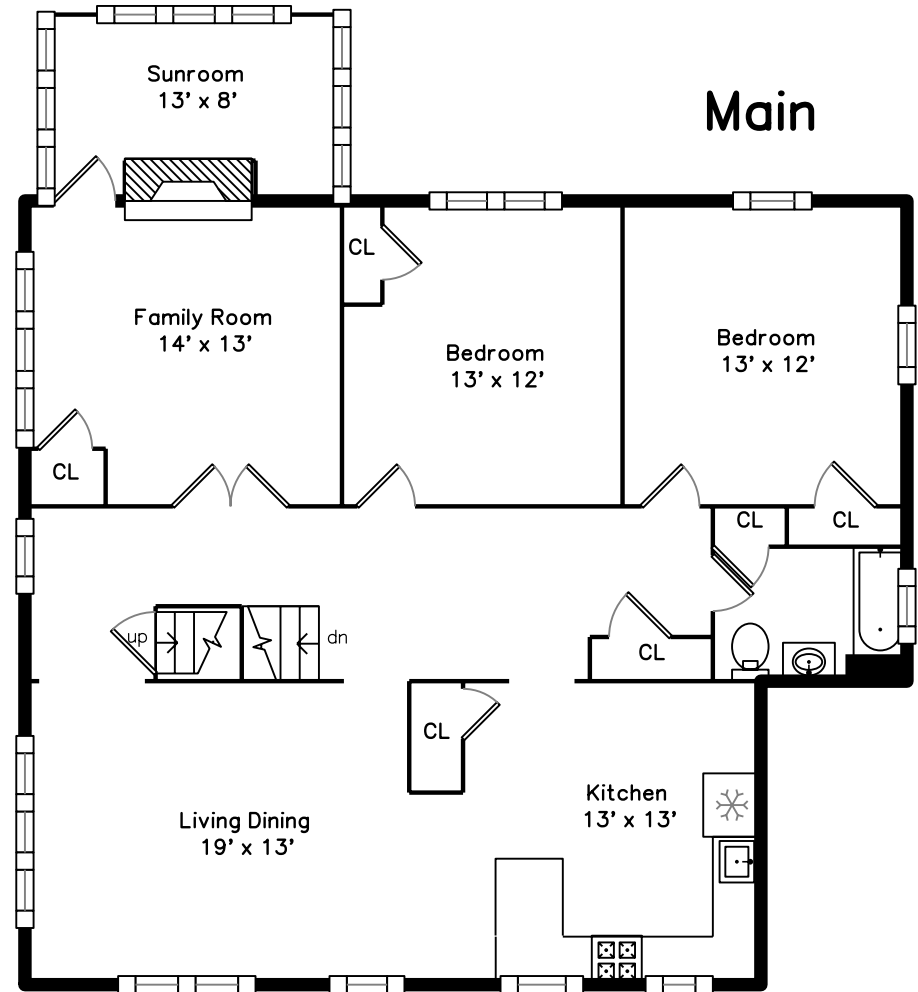

Upper

Main

**29 Sweetser Street 2
Wakefield, MA 01880**

PicturePlan by  vis-home

Measurements may not be 100% accurate.
Floor plans are provided for convenience only.
Room sizes are not used to calculate area.

Upper

Outside

Back

Living Dining

Living Dining

Living Dining

Kitchen

Kitchen

Kitchen

Kitchen

Kitchen

Family Room

Family Room

Family Room

Bedroom

Bedroom

Bedroom

Sunroom

Sunroom

Bathroom

Master Bedroom

Master Bedroom

Bathroom

Bathroom