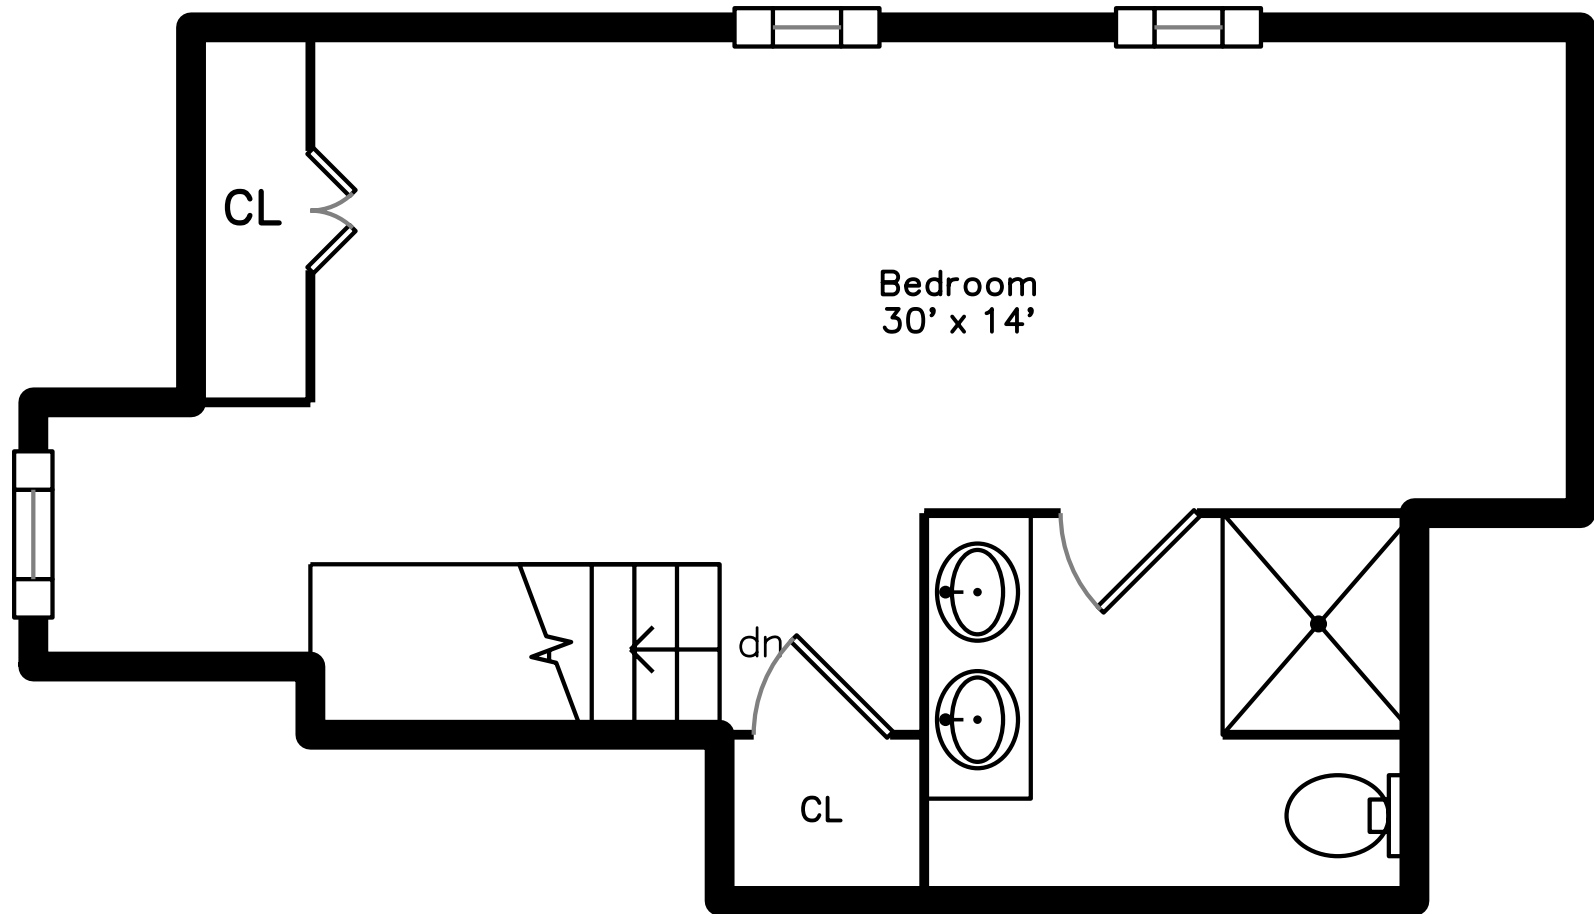

Upper

Main

**29 Sweetser Street 2
Wakefield, MA 01880**

PicturePlan by  vis-home

Measurements may not be 100% accurate.
Floor plans are provided for convenience only.
Room sizes are not used to calculate area.

Upper

Outside

Back

Living Dining

Living Dining

Living Dining

Kitchen

Kitchen

Kitchen

Kitchen

Kitchen

Family Room

Family Room

Family Room

Bedroom

Bedroom

Bedroom

Sunroom

Sunroom

Bathroom

Master Bedroom

Master Bedroom

Bathroom

Bathroom