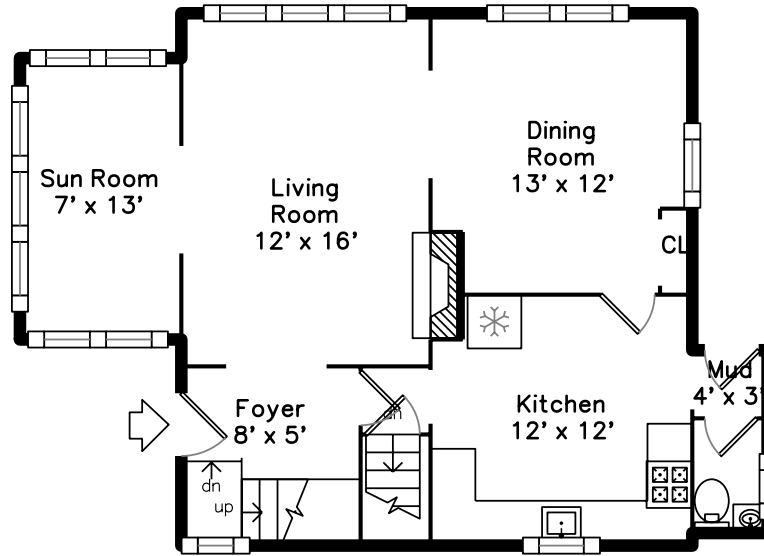

Top

Main

Upper

Lower

396 Blue Hills Parkway  
Milton, MA 02186

PicturePlan by  vis-home  
Measurements may not be 100% accurate.  
Floor plans are provided for convenience only.  
Room sizes are not used to calculate area.

# Upper

Living Room

Living Room

Dining Room

Dining Room

Dining Room

Dining Room

Kitchen

Kitchen

Bonus Room

Bathroom

Hall

Back

Back