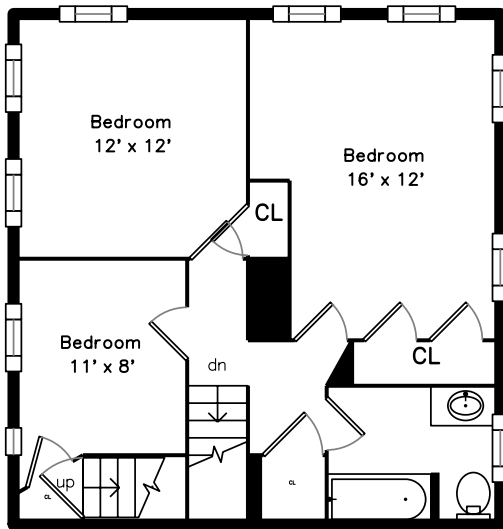

Top

Main

Upper

Lower

396 Blue Hills Parkway  
Milton, MA 02186

PicturePlan by  vis-home  
Measurements may not be 100% accurate.  
Floor plans are provided for convenience only.  
Room sizes are not used to calculate area.

Living Room

Living Room

Dining Room

Dining Room

Dining Room

Dining Room

Kitchen

Kitchen

Bedroom

Bedroom

Bedroom

Bathroom

Living Room

Living Room

Bonus Room

Bonus Room

Bonus Room

Bathroom

Hall

Back

Back