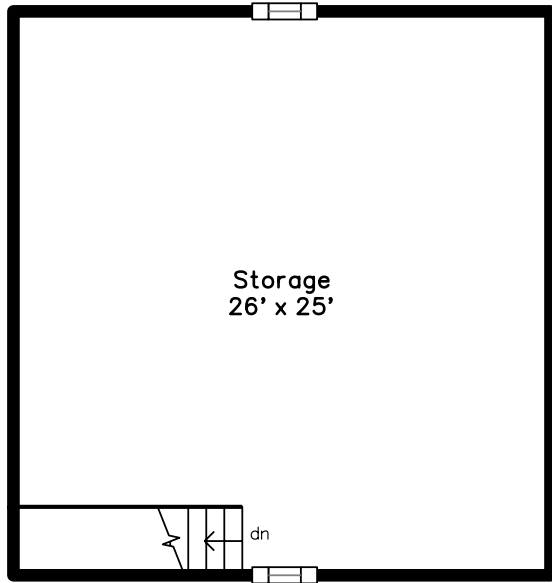

Top

Main

Upper

Lower

396 Blue Hills Parkway  
Milton, MA 02186

PicturePlan by  vis-home  
Measurements may not be 100% accurate.  
Floor plans are provided for convenience only.  
Room sizes are not used to calculate area.