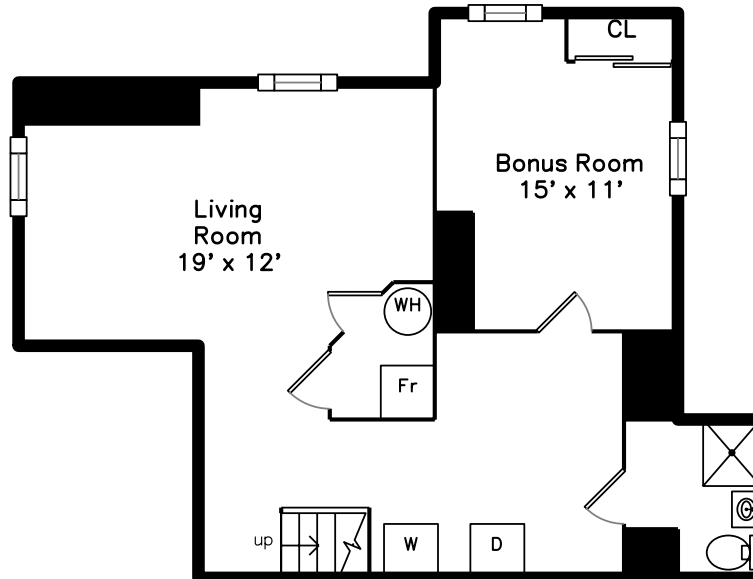

Top

Main

Upper

Lower

396 Blue Hills Parkway  
Milton, MA 02186

PicturePlan by  vis-home  
Measurements may not be 100% accurate.  
Floor plans are provided for convenience only.  
Room sizes are not used to calculate area.

Living Room

Living Room

Dining Room

Dining Room

Dining Room

Dining Room

Kitchen

Kitchen

Bedroom

Bedroom

Bedroom

Bathroom

Living Room

Living Room

Bonus Room

Bonus Room

Bonus Room

Bathroom

Hall

Back

Back