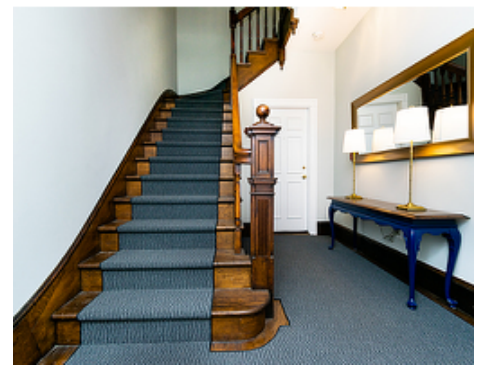

**23 Monument Square 2  
Boston, MA 02129**

PicturePlan by  vis-home

Measurements may not be 100% accurate.  
Floor plans are provided for convenience only.  
Room sizes are not used to calculate area.

Outside

Outside

Entry

Living Room

Living Room

Living Room

Dining Room

Dining Room

Dining Room