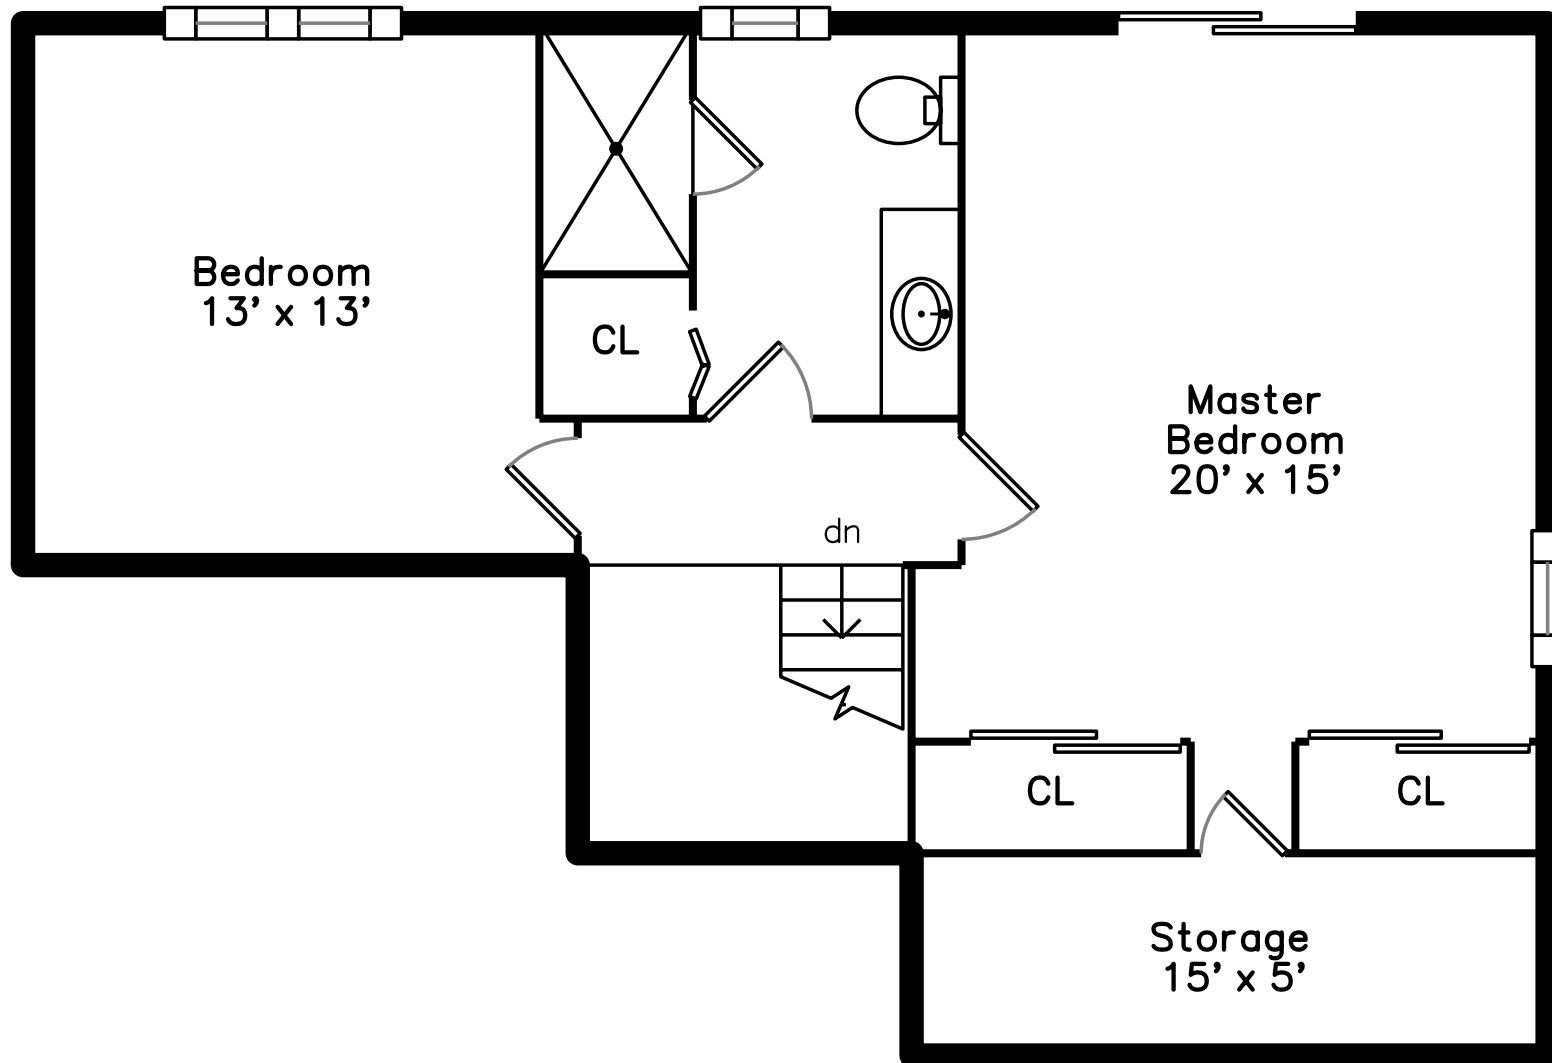

Upper

Lower

Main

6 Gilbert Lane
Harwich, MA 02646

PicturePlan by  vis-home

Measurements may not be 100% accurate.

Floor plans are provided for convenience only.

Room sizes are not used to calculate area.

Upper

Main

Lower

Outside

Outside

Outside

Outside

Outside

Outside

Living Room

Living Room

Living Room

Living Room

Dining Room

Dining Room

Dining Room

Deck

Deck

Bedroom

Bedroom

Bedroom

Bedroom

Master Bedroom

Master Bedroom