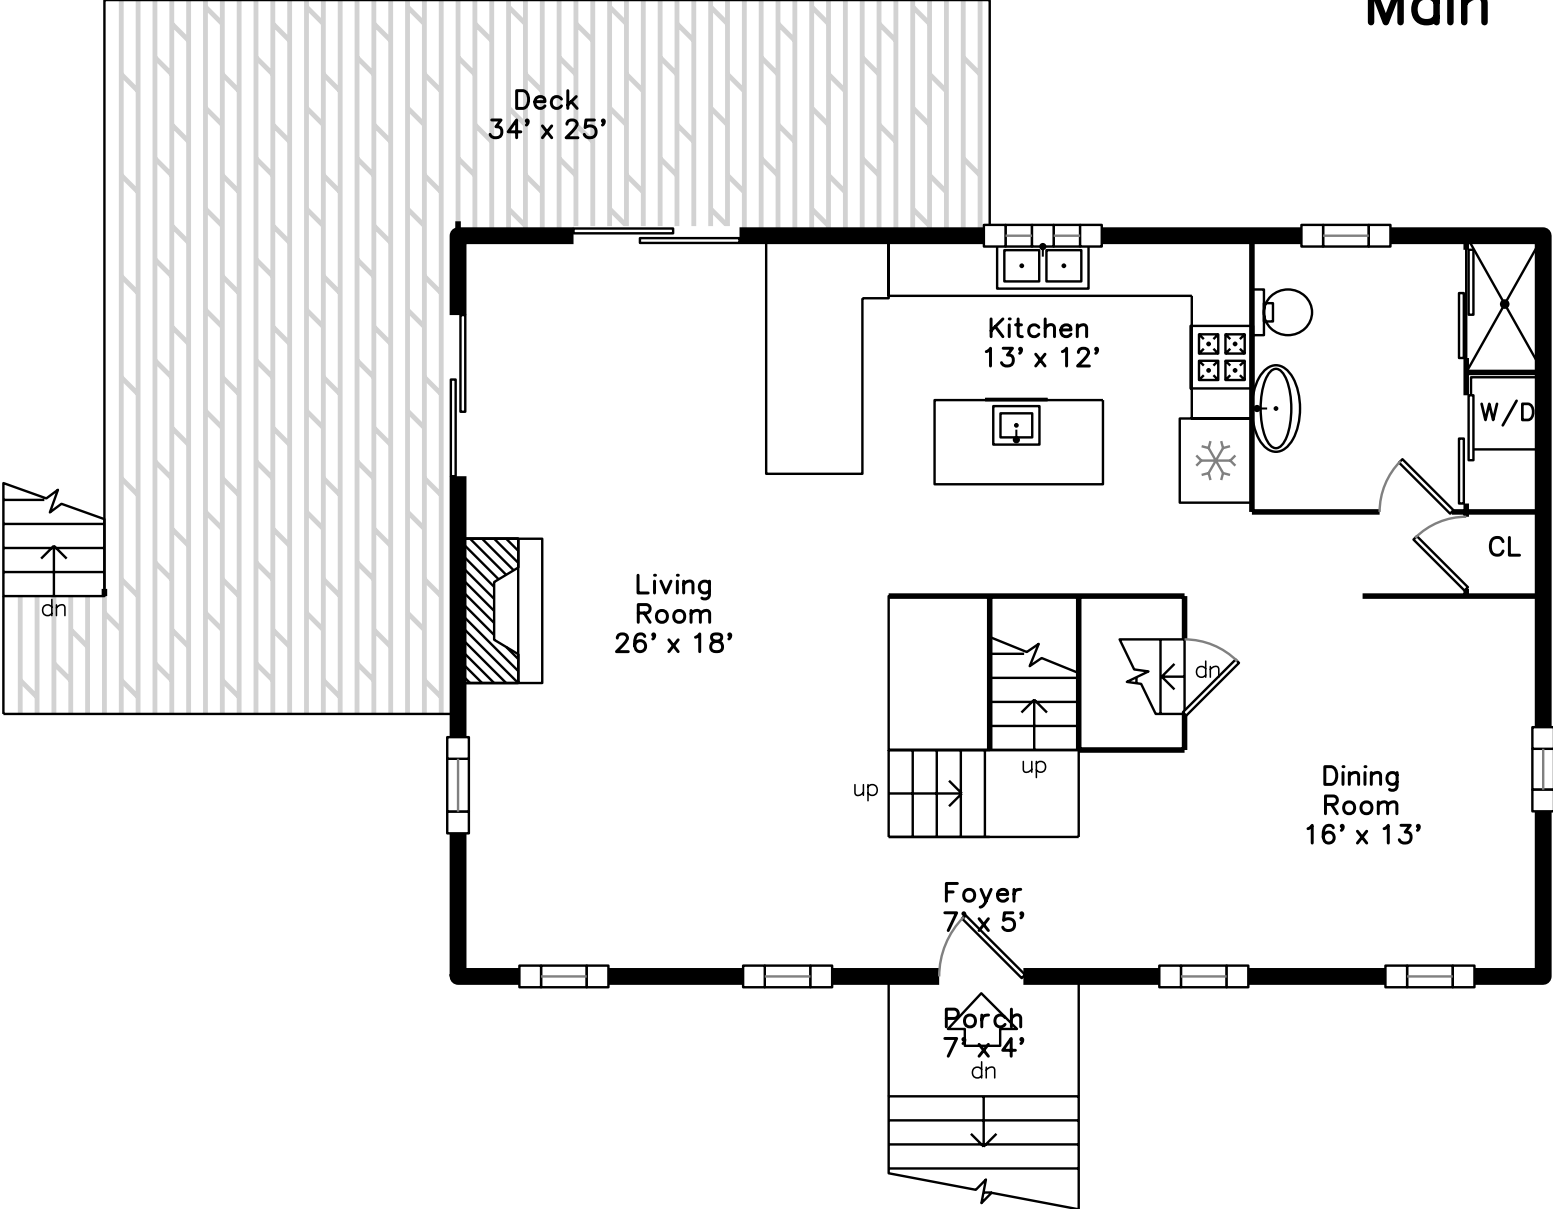

Upper

Lower

Main

6 Gilbert Lane
Harwich, MA 02646

PicturePlan by  vis-home

Measurements may not be 100% accurate.

Floor plans are provided for convenience only.

Room sizes are not used to calculate area.

Upper

Main

Lower

Outside

Outside

Outside

Outside

Outside

Outside

Living Room

Living Room

Living Room

Living Room

Dining Room

Dining Room

Dining Room

Deck

Deck

Bedroom

Bedroom

Bedroom

Bedroom

Master Bedroom

Master Bedroom