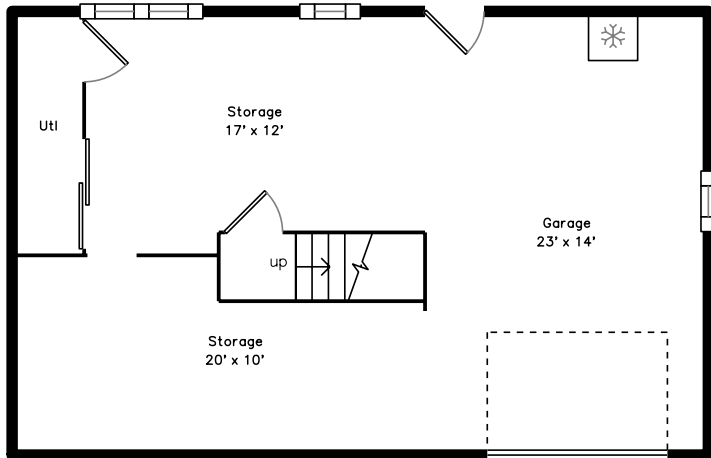

Upper

Lower

Main

6 Gilbert Lane
Harwich, MA 02646

PicturePlan by  vis-home

Measurements may not be 100% accurate.

Floor plans are provided for convenience only.

Room sizes are not used to calculate area.

Upper

Main

Lower

Outside

Outside

Outside

Outside

Outside