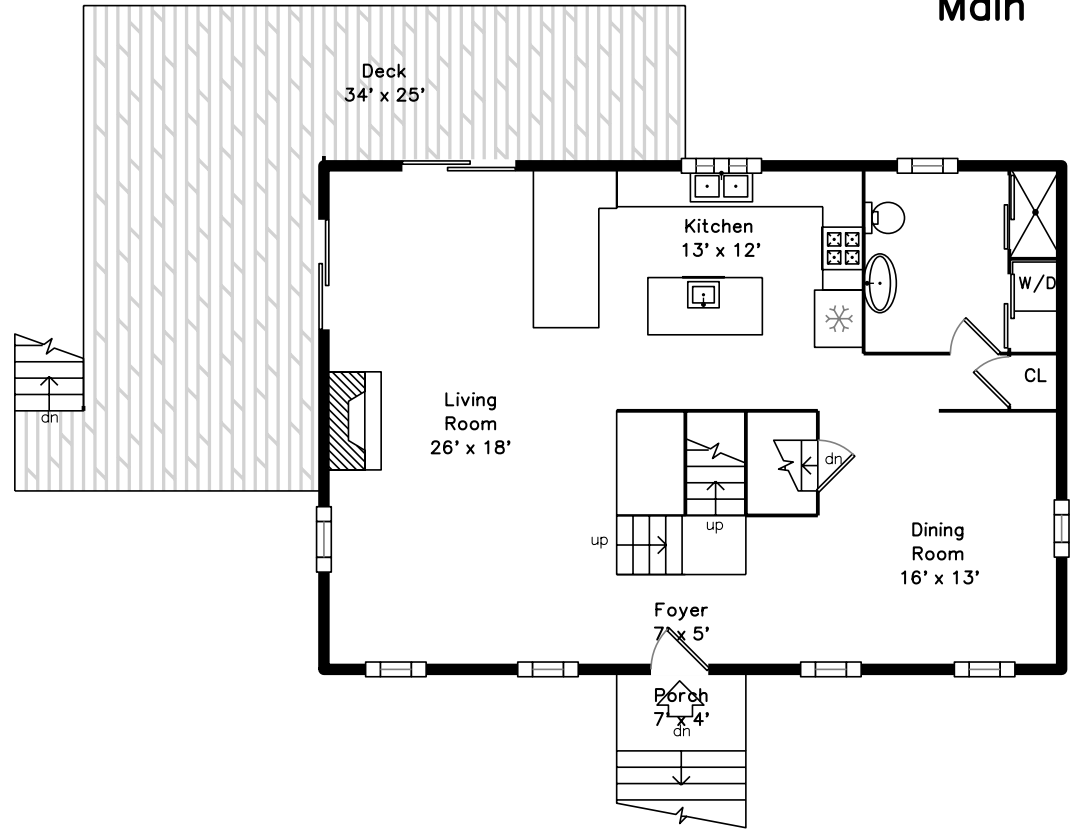

Upper

Lower

Main

6 Gilbert Lane
Harwich, MA 02646

PicturePlan by  vis-home

Measurements may not be 100% accurate.

Floor plans are provided for convenience only.

Room sizes are not used to calculate area.

Upper

Main

Lower

Outside

Outside

Outside

Outside

Outside

Outside

Living Room

Living Room

Living Room

Living Room

Dining Room

Dining Room

Dining Room

Deck

Deck

Bedroom

Bedroom

Bedroom

Bedroom

Master Bedroom

Master Bedroom