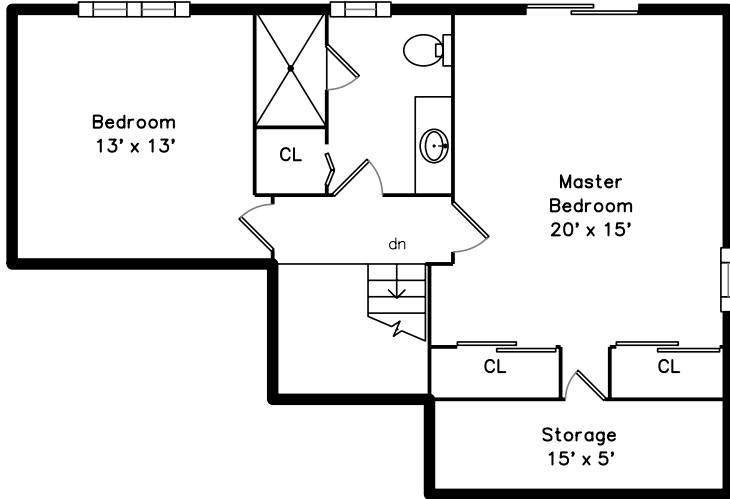

Upper

Lower

Main

6 Gilbert Lane
Harwich, MA 02646

PicturePlan by  vis-home

Measurements may not be 100% accurate.

Floor plans are provided for convenience only.

Room sizes are not used to calculate area.

Upper

Main

Lower

Outside

Outside

Outside

Outside

Outside

Outside

Living Room

Living Room

Living Room

Living Room

Dining Room

Dining Room

Dining Room

Deck

Deck

Bedroom

Bedroom

Bedroom

Bedroom

Master Bedroom

Master Bedroom