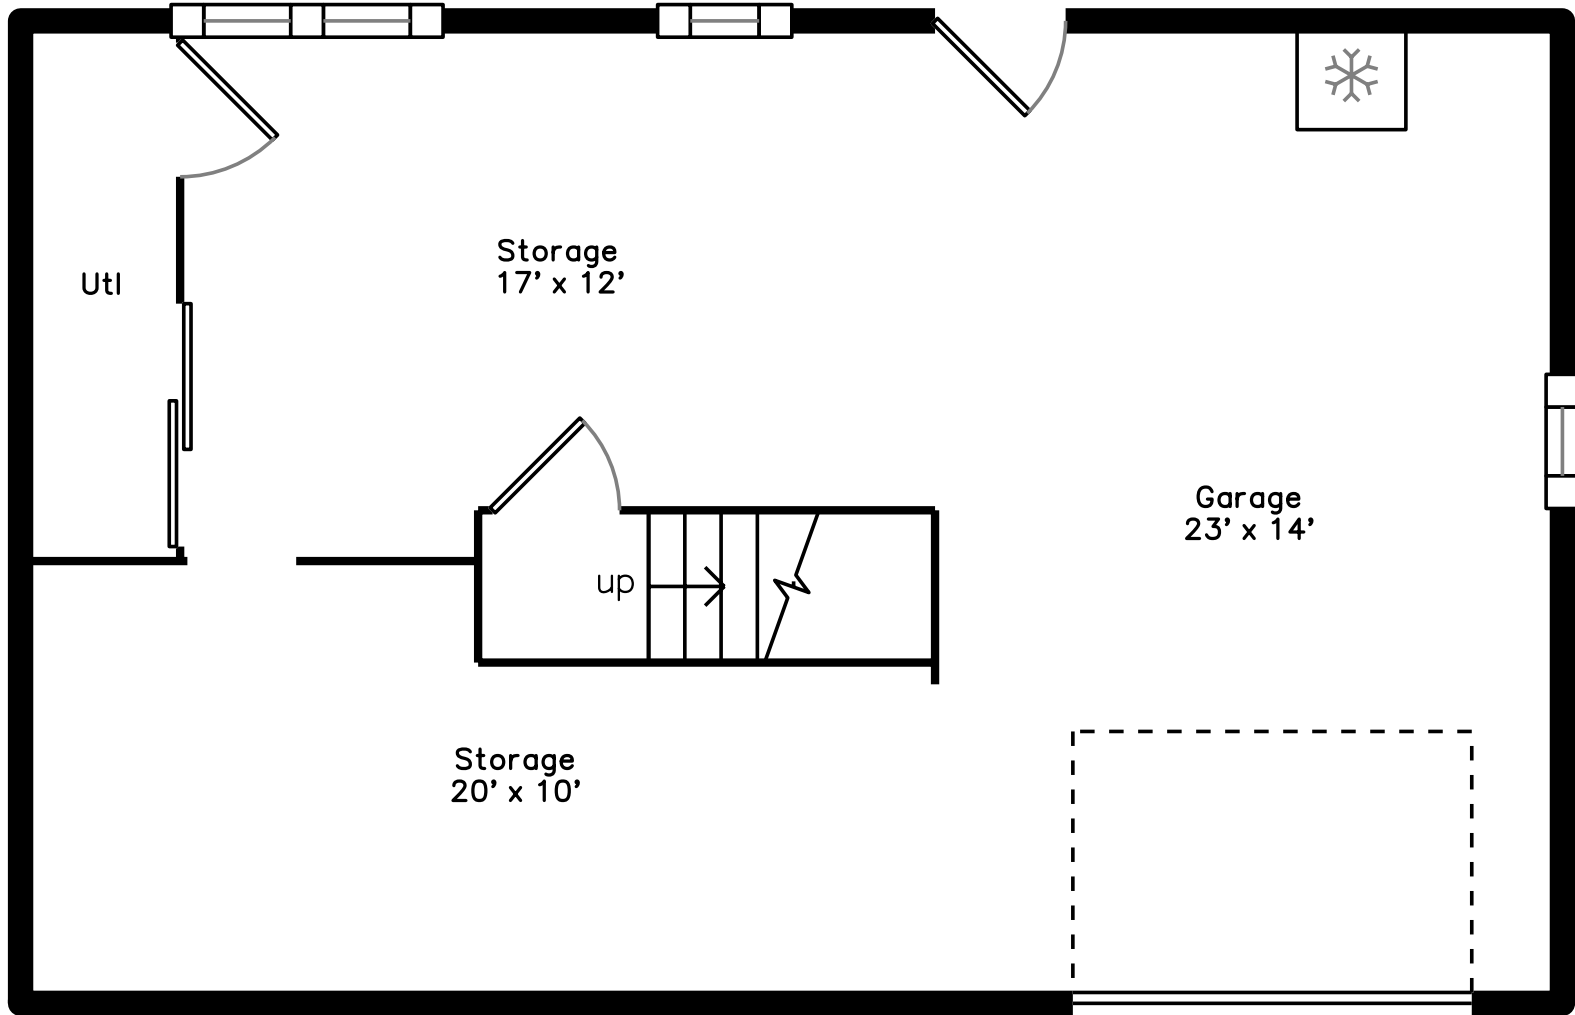

Upper

Lower

Main

6 Gilbert Lane
Harwich, MA 02646

PicturePlan by  vis-home

Measurements may not be 100% accurate.

Floor plans are provided for convenience only.

Room sizes are not used to calculate area.

Upper

Main

Lower

Outside

Outside

Outside

Outside

Outside

Outside

Living Room

Living Room

Living Room

Living Room

Dining Room

Dining Room

Dining Room

Deck

Deck

Bedroom

Bedroom

Bedroom

Bedroom

Master Bedroom

Master Bedroom