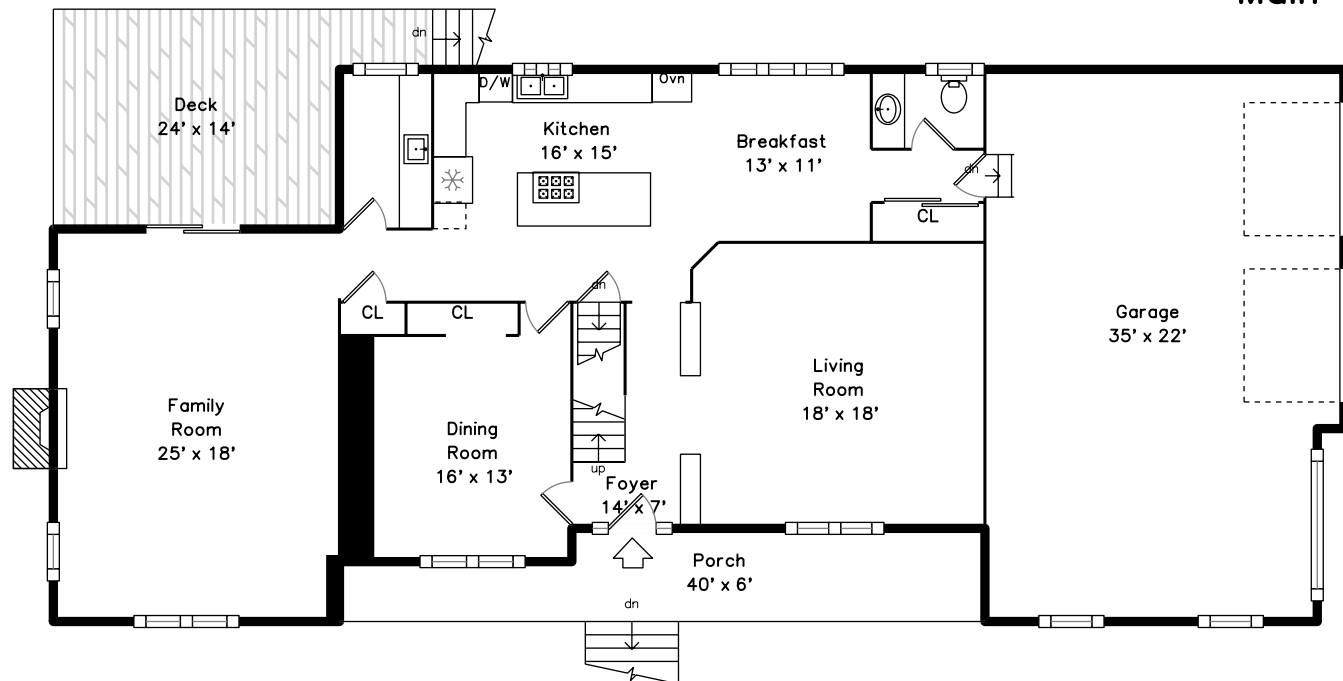

Upper

5 Morning Glory Circle
Chelmsford, MA 01824

PicturePlan by  vis-home
Measurements may not be 100% accurate.
Floor plans are provided for convenience only.
Room sizes are not used to calculate area.

Main

Upper

Main

Outside

Outside

Outside

Outside

Foyer

Living Room

Living Room

Dining Room

Dining Room

Kitchen

Kitchen

Kitchen

Kitchen

Kitchen

Kitchen

Kitchen

Breakfast

Breakfast

Pantry

Family Room

Family Room