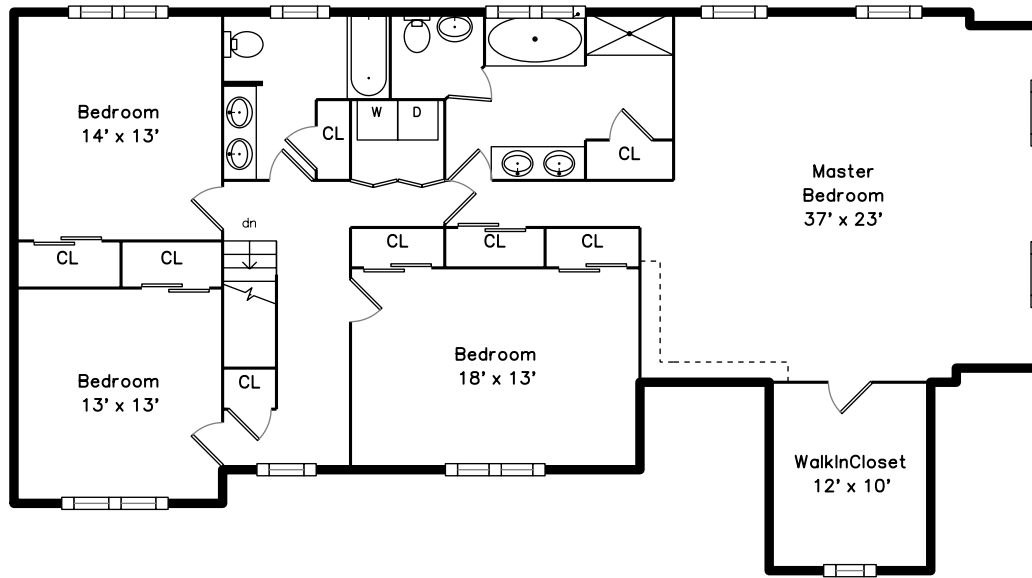

Upper

5 Morning Glory Circle
Chelmsford, MA 01824

PicturePlan by  vis-home
Measurements may not be 100% accurate.
Floor plans are provided for convenience only.
Room sizes are not used to calculate area.

Main

Upper

Main

Outside

Outside

Outside

Outside

Foyer

Living Room

Living Room

Dining Room

Dining Room

Kitchen

Kitchen

Kitchen

Kitchen

Master Bedroom

Master Bedroom

Bathroom

Bathroom

Master Bathroom

Master Bathroom

WalkInCloset