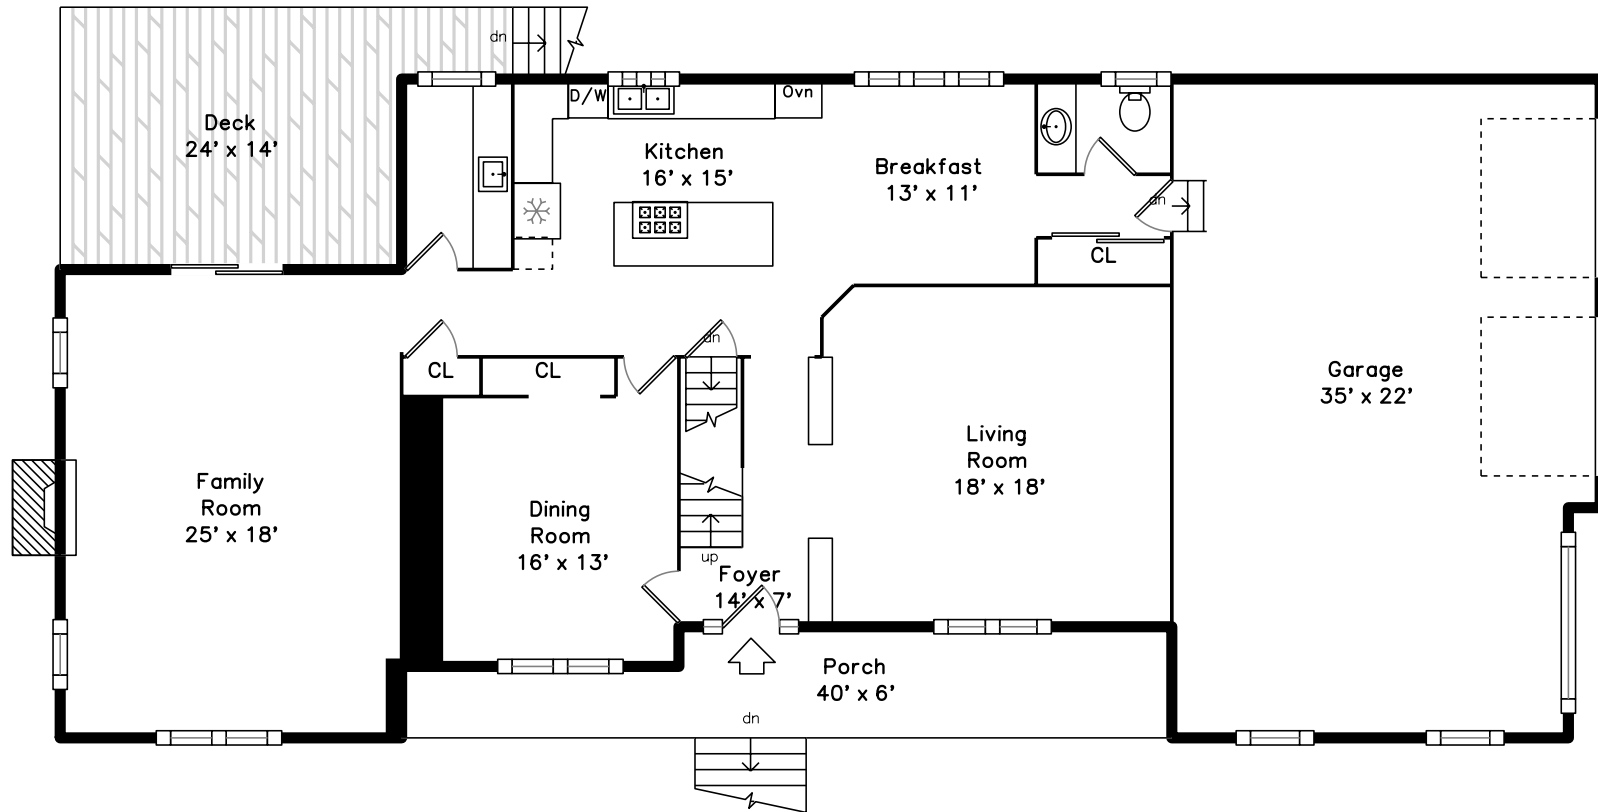

Upper

5 Morning Glory Circle
Chelmsford, MA 01824

PicturePlan by  vis-home
Measurements may not be 100% accurate.
Floor plans are provided for convenience only.
Room sizes are not used to calculate area.

Main

Upper

Main

Outside

Outside

Outside

Outside

Foyer

Living Room

Living Room

Dining Room

Dining Room

Kitchen

Kitchen

Kitchen

Kitchen

Kitchen

Kitchen

Kitchen

Breakfast

Breakfast

Pantry

Family Room

Family Room