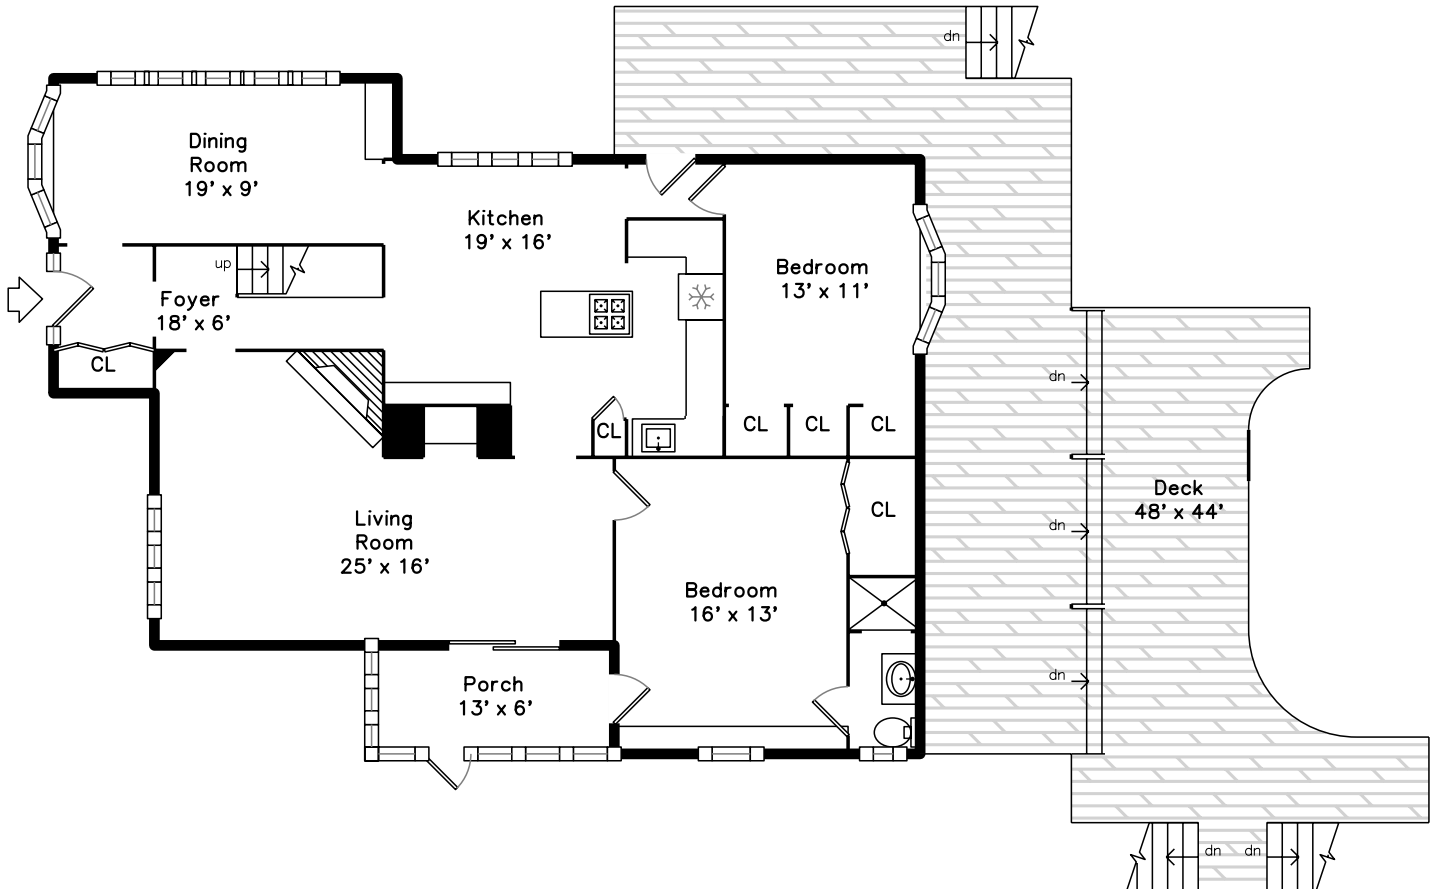

Upper

185 Hollis Avenue
Braintree, MA 02184

PicturePlan by  vis-home

Measurements may not be 100% accurate.

Floor plans are provided for convenience only.

Room sizes are not used to calculate area.

Main

Upper

Main

Outside

Outside

Outside

Living Room

Living Room

Living Room

Living Room

Living Room

Living Room

Living Room

Living Room

Dining Room

Dining Room

Kitchen

Kitchen

Kitchen

Kitchen

Kitchen

Kitchen

Bedroom

Bedroom

Bedroom

Bathroom