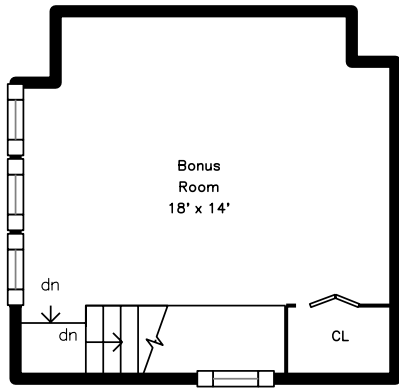

Top

Main

Upper

Basement

14 Breakwater Drive #23
Chelsea, MA 02150

PicturePlan by  vis-home

Measurements may not be 100% accurate.
Floor plans are provided for convenience only.
Room sizes are not used to calculate area.

Top

Upper

Main

Basement

Outside

Outside

Back

Back

Living Room

Living Room

Living Room

Dining Room

Dining Room

Dining Room

Kitchen

Kitchen

Master Bedroom

Bedroom

Bedroom

Master Bathroom

Bathroom

Bonus Room

Bonus Room