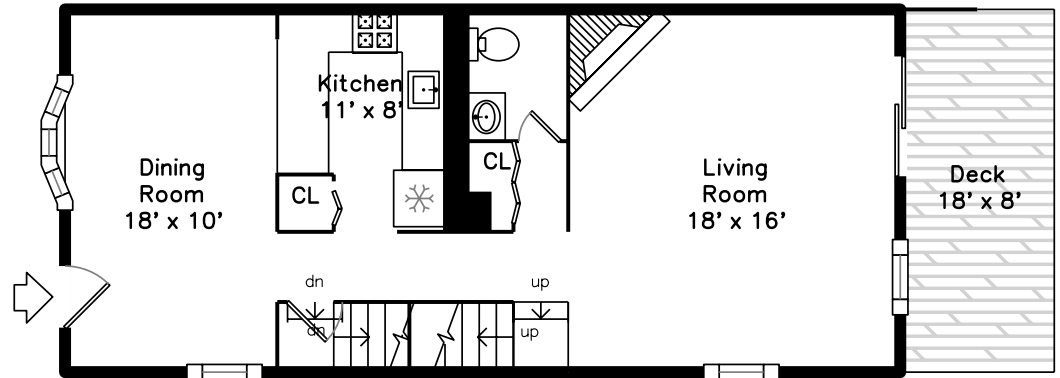

Top

Main

Upper

Basement

14 Breakwater Drive #23
Chelsea, MA 02150

PicturePlan by  vis-home

Measurements may not be 100% accurate.
Floor plans are provided for convenience only.
Room sizes are not used to calculate area.

Top

Upper

Main

Basement

Outside

Outside

Back

Back

Living Room

Living Room

Living Room

Dining Room

Dining Room

Dining Room

Kitchen

Kitchen

Master Bedroom

Bedroom

Bedroom

Master Bathroom

Bathroom

Bonus Room

Bonus Room