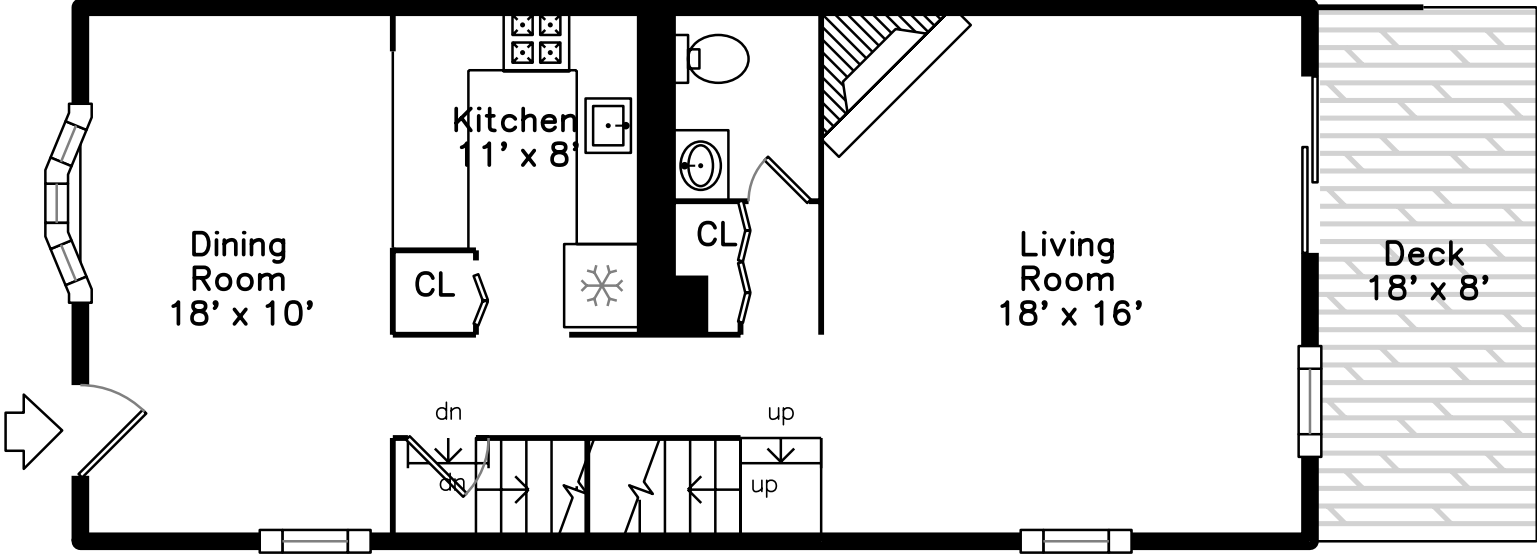

Top

Main

Upper

Basement

14 Breakwater Drive #23
Chelsea, MA 02150

PicturePlan by  vis-home

Measurements may not be 100% accurate.
Floor plans are provided for convenience only.
Room sizes are not used to calculate area.

Top

Upper

Main

Basement

Outside

Outside

Back

Back

Living Room

Living Room

Living Room

Dining Room

Dining Room

Dining Room

Kitchen

Kitchen

Bathroom

Deck

Deck

Deck

Deck

Master Bedroom

Master Bedroom

Master Bedroom