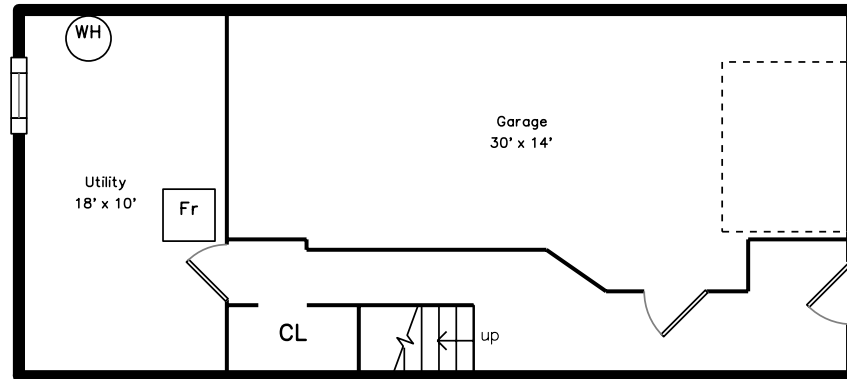

Top

Main

Upper

Basement

14 Breakwater Drive #23
Chelsea, MA 02150

PicturePlan by  vis-home

Measurements may not be 100% accurate.
Floor plans are provided for convenience only.
Room sizes are not used to calculate area.

Top

Upper

Main

Basement

Outside

Outside

Back

Back

Living Room

Living Room

Living Room

Dining Room

Dining Room

Dining Room

Kitchen

Kitchen