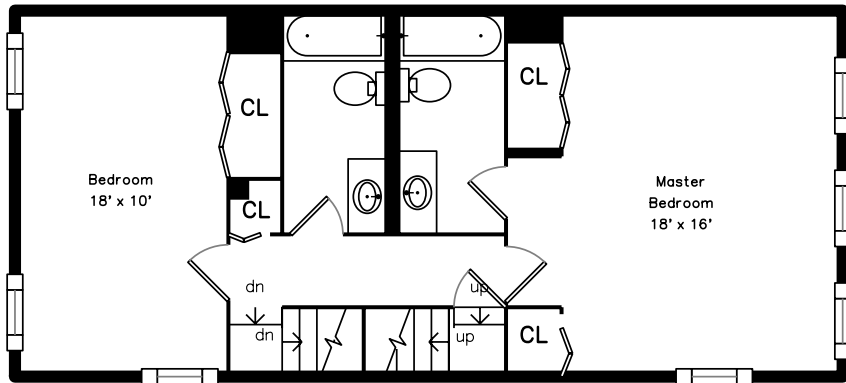

Top

Main

Upper

Basement

14 Breakwater Drive #23
Chelsea, MA 02150

PicturePlan by  vis-home

Measurements may not be 100% accurate.
Floor plans are provided for convenience only.
Room sizes are not used to calculate area.

Top

Upper

Main

Basement

Outside

Outside

Back

Back

Living Room

Living Room

Living Room

Dining Room

Dining Room

Dining Room

Kitchen

Kitchen

Master Bedroom

Bedroom

Bedroom

Master Bathroom

Bathroom

Bonus Room

Bonus Room