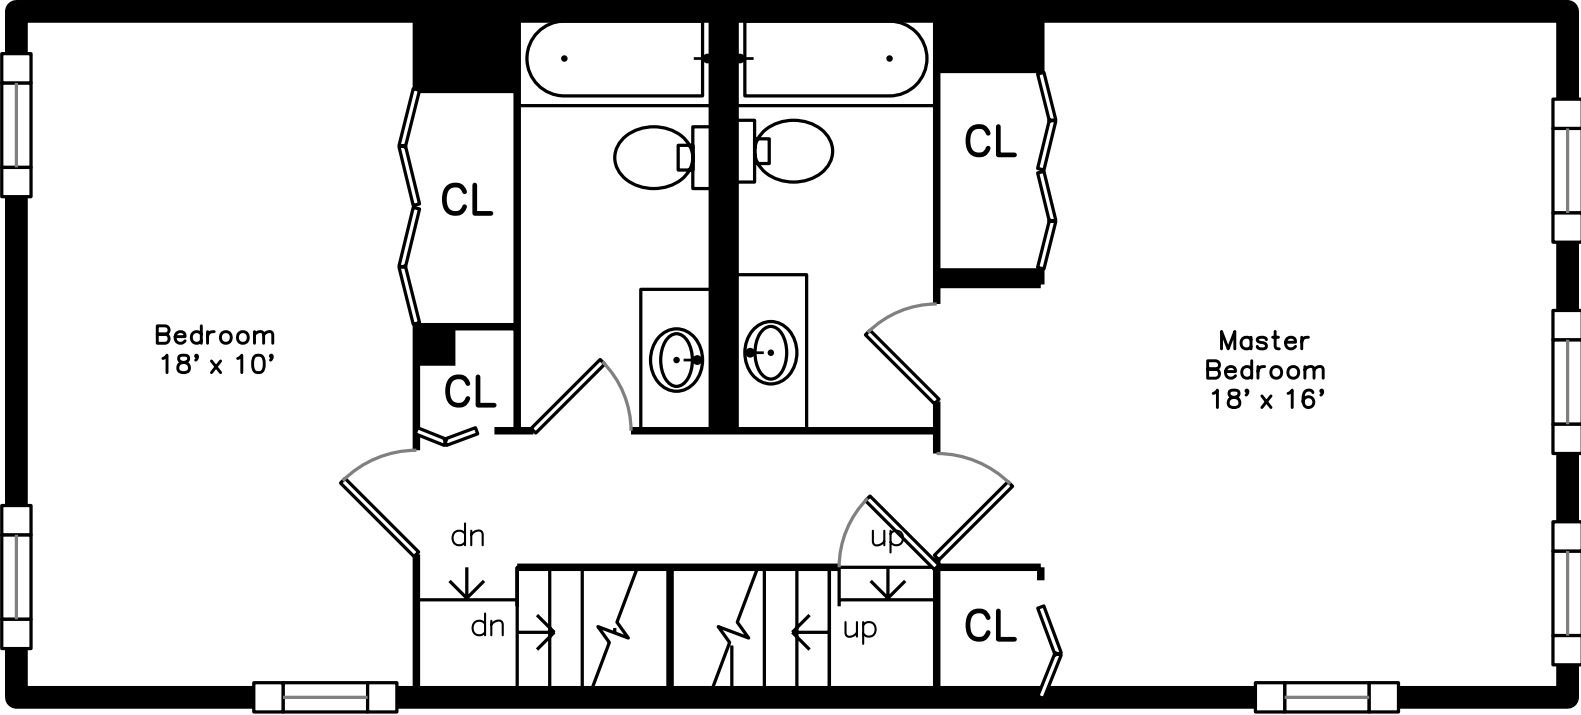

Top

Main

Upper

Basement

14 Breakwater Drive #23
Chelsea, MA 02150

PicturePlan by  vis-home

Measurements may not be 100% accurate.
Floor plans are provided for convenience only.
Room sizes are not used to calculate area.

Top

Upper

Main

Basement

Outside

Outside

Back

Back

Living Room

Living Room

Living Room

Dining Room

Dining Room

Dining Room

Kitchen

Kitchen

Bathroom

Deck

Deck

Deck

Deck

Master Bedroom

Master Bedroom

Master Bedroom