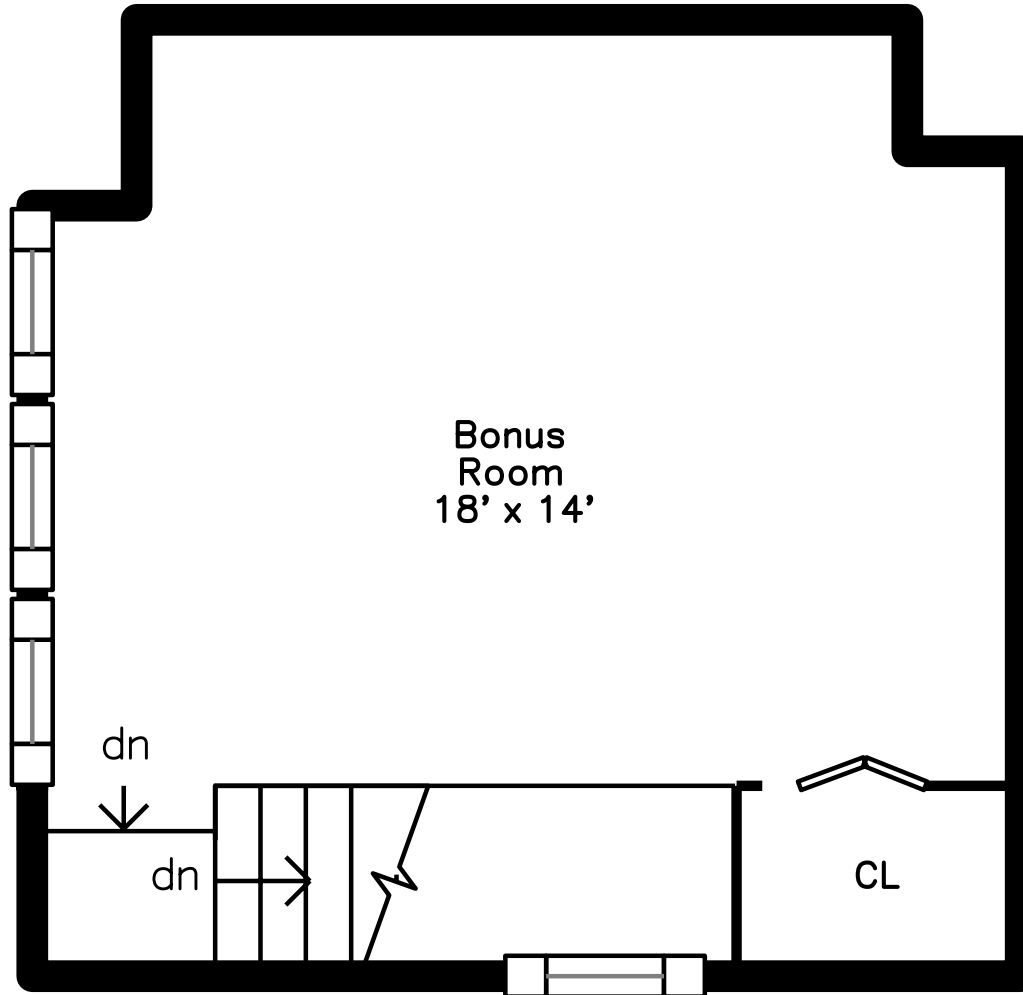

Top

Main

Upper

Basement

14 Breakwater Drive #23
Chelsea, MA 02150

PicturePlan by  vis-home

Measurements may not be 100% accurate.
Floor plans are provided for convenience only.
Room sizes are not used to calculate area.

Top

Upper

Main

Basement

Outside

Outside

Back

Back

Living Room

Living Room

Living Room

Dining Room

Dining Room

Dining Room

Kitchen

Kitchen

Bathroom

Deck

Deck

Deck

Deck

Master Bedroom

Master Bedroom

Master Bedroom