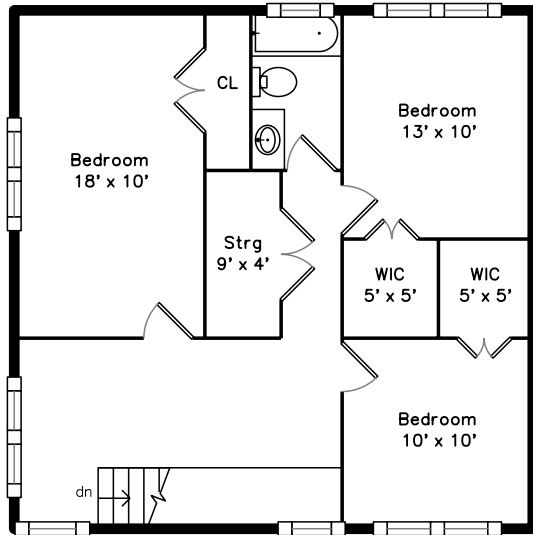

Upper

Main

Lower

1501 Liberty Street  
Braintree, MA 02184

PicturePlan by  vis-home  
Measurements may not be 100% accurate.  
Floor plans are provided for convenience only.  
Room sizes are not used to calculate area.

# Upper

Living Room

Living Room

Living Room

Living Room

Kitchen

Kitchen

Kitchen

Kitchen

Master Bathroom

Hall

Hall

Bedroom

Bedroom

Bedroom

Bedroom

Bedroom