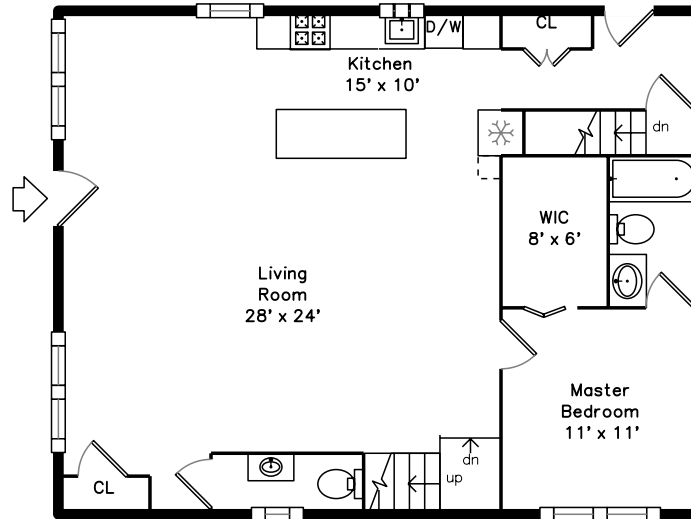

Upper

Main

Lower

1501 Liberty Street  
Braintree, MA 02184

PicturePlan by  vis-home  
Measurements may not be 100% accurate.  
Floor plans are provided for convenience only.  
Room sizes are not used to calculate area.

# Upper

Living Room

Living Room

Living Room

Living Room

Kitchen

Kitchen

Kitchen

Kitchen