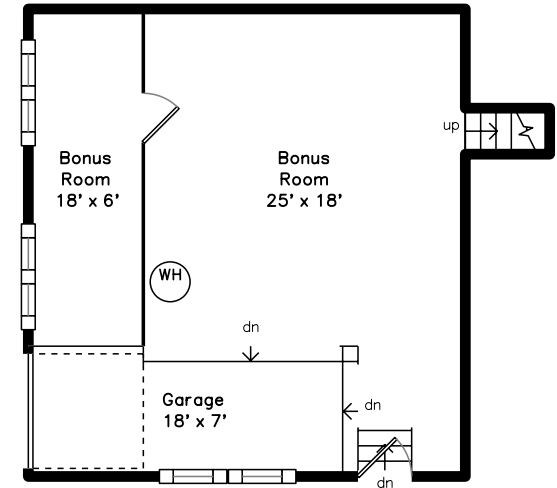

Upper

Main

Lower

1501 Liberty Street  
Braintree, MA 02184

PicturePlan by  vis-home  
Measurements may not be 100% accurate.  
Floor plans are provided for convenience only.  
Room sizes are not used to calculate area.

# Upper