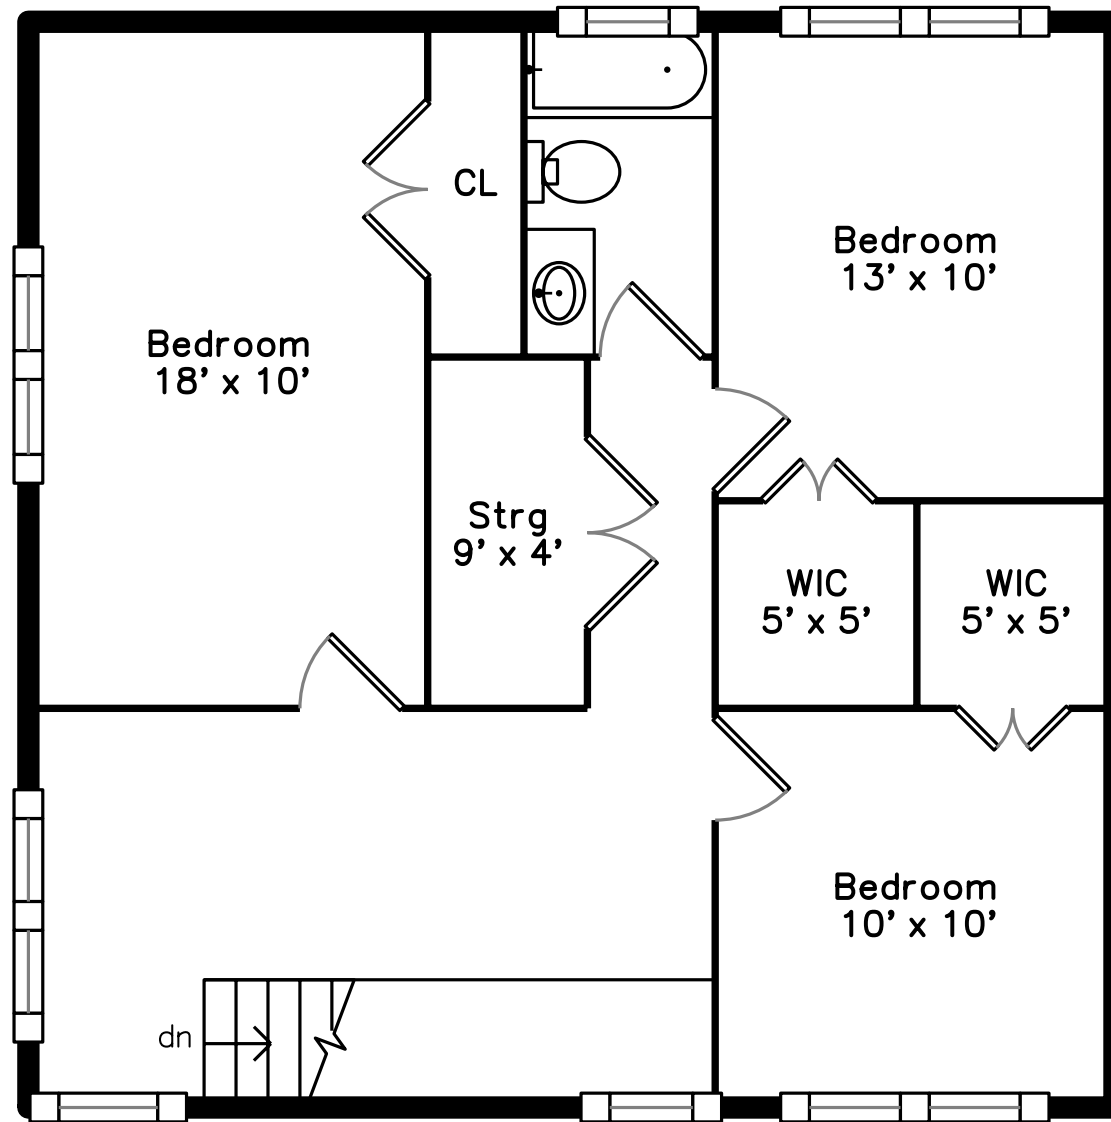

Upper

Main

Lower

1501 Liberty Street  
Braintree, MA 02184

PicturePlan by  vis-home  
Measurements may not be 100% accurate.  
Floor plans are provided for convenience only.  
Room sizes are not used to calculate area.

# Upper

Living Room

Living Room

Living Room

Living Room

Kitchen

Kitchen

Kitchen

Kitchen

Master Bathroom

Hall

Hall

Bedroom

Bedroom

Bedroom

Bedroom

Bedroom