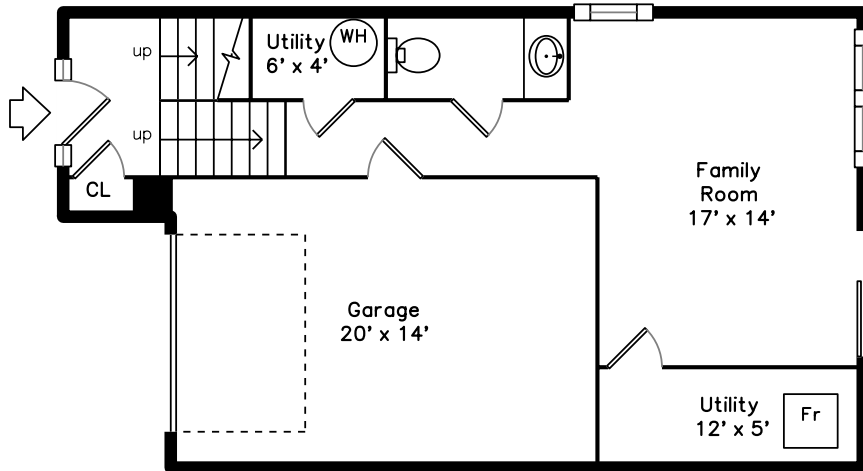

Upper

Main

Lower

90 Preston Street 1
Wakefield, MA 01880

PicturePlan by  vis-home

Measurements may not be 100% accurate.

Floor plans are provided for convenience only.

Room sizes are not used to calculate area.

Upper

Main

Lower

Outside

Outside

Outside

Backyardd

Bonus Room

Bonus Room

Powder Room

Living Room

Living Room

Living Room

Living Room

Living Room

Kitchen