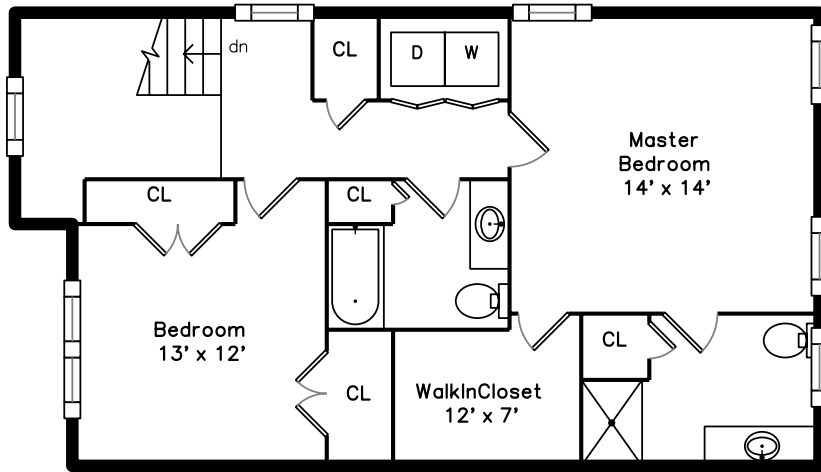

Upper

Main

Lower

90 Preston Street 1
Wakefield, MA 01880

PicturePlan by  vis-home

Measurements may not be 100% accurate.

Floor plans are provided for convenience only.

Room sizes are not used to calculate area.

Upper

Main

Lower

Outside

Outside

Outside

Backyardd

Bonus Room

Bonus Room

Powder Room

Living Room

Living Room

Living Room

Living Room

Living Room

Kitchen

Kitchen

Bathroom

Deck

Kitchen

Bedroom

Master Bedroom

Master Bedroom

Bathroom