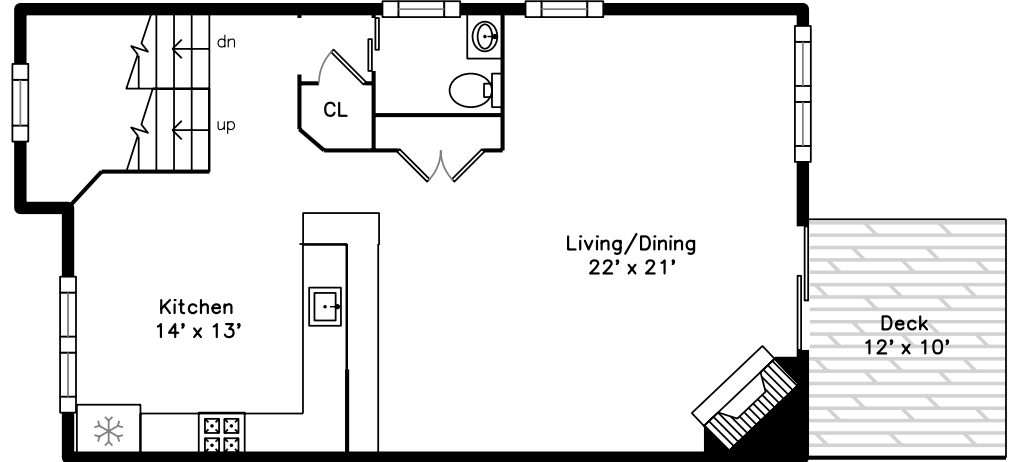

Upper

Main

Lower

90 Preston Street 1
Wakefield, MA 01880

PicturePlan by  vis-home

Measurements may not be 100% accurate.

Floor plans are provided for convenience only.

Room sizes are not used to calculate area.

Upper

Main

Lower

Outside

Outside

Outside

Backyardd

Bonus Room

Bonus Room

Powder Room

Living Room

Living Room

Living Room

Living Room

Living Room

Kitchen

Kitchen

Bathroom

Deck

Kitchen

Bedroom

Master Bedroom

Master Bedroom

Bathroom