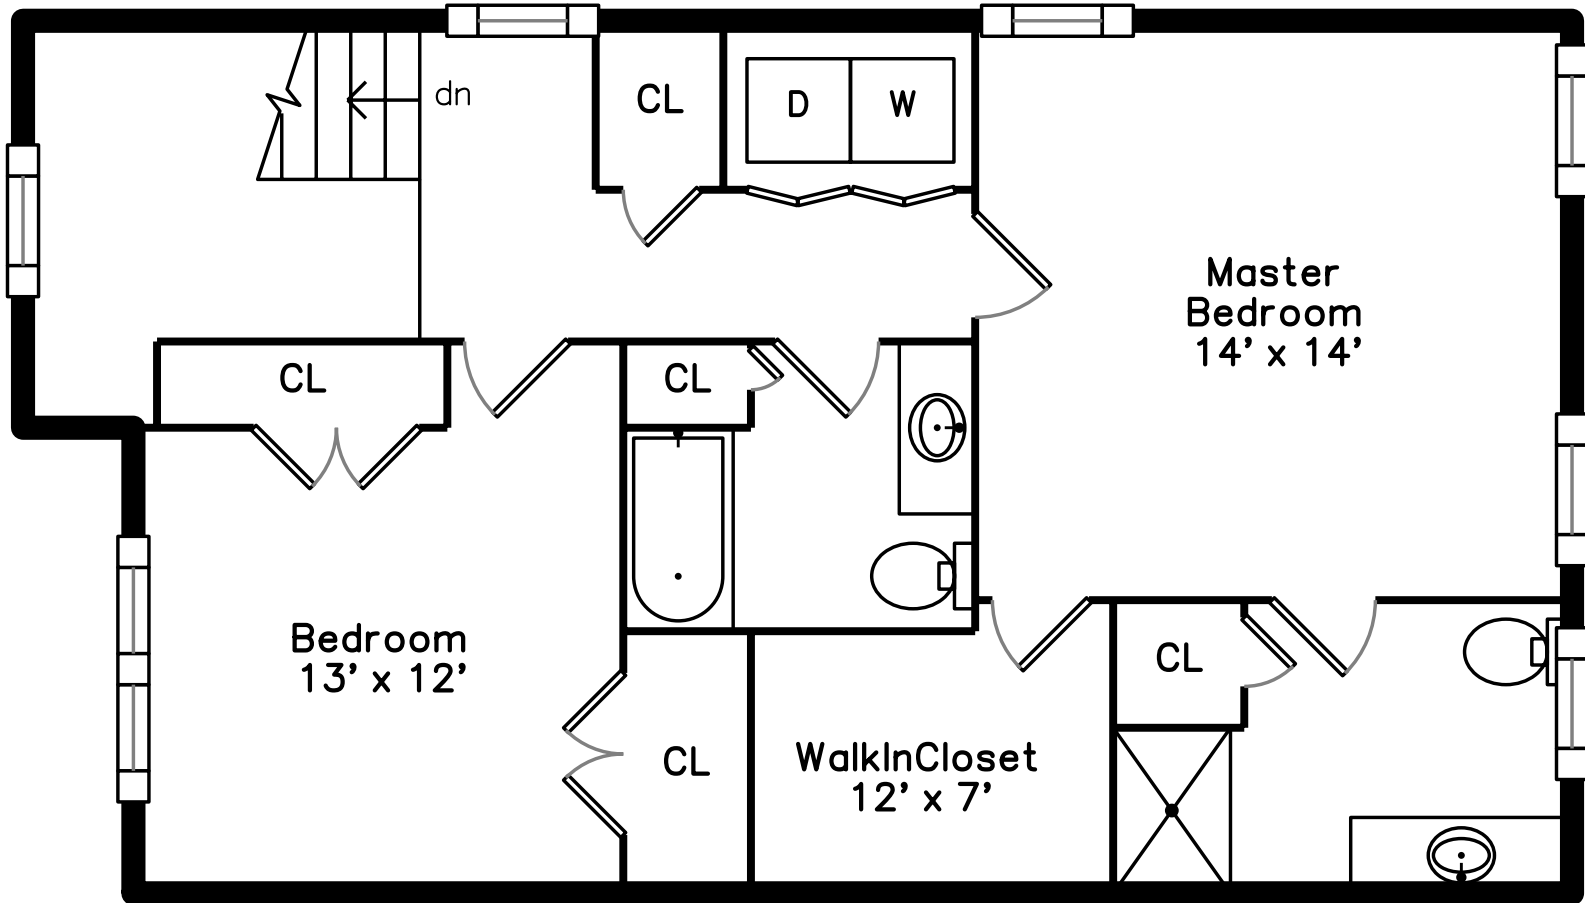

Upper

Main

Lower

90 Preston Street 1
Wakefield, MA 01880

PicturePlan by  vis-home

Measurements may not be 100% accurate.

Floor plans are provided for convenience only.

Room sizes are not used to calculate area.

Upper

Main

Lower

Outside

Outside

Outside

Backyardd

Bonus Room

Bonus Room

Powder Room

Living Room

Living Room

Living Room

Living Room

Living Room

Kitchen

Kitchen

Bathroom

Deck

Kitchen

Bedroom

Master Bedroom

Master Bedroom

Bathroom