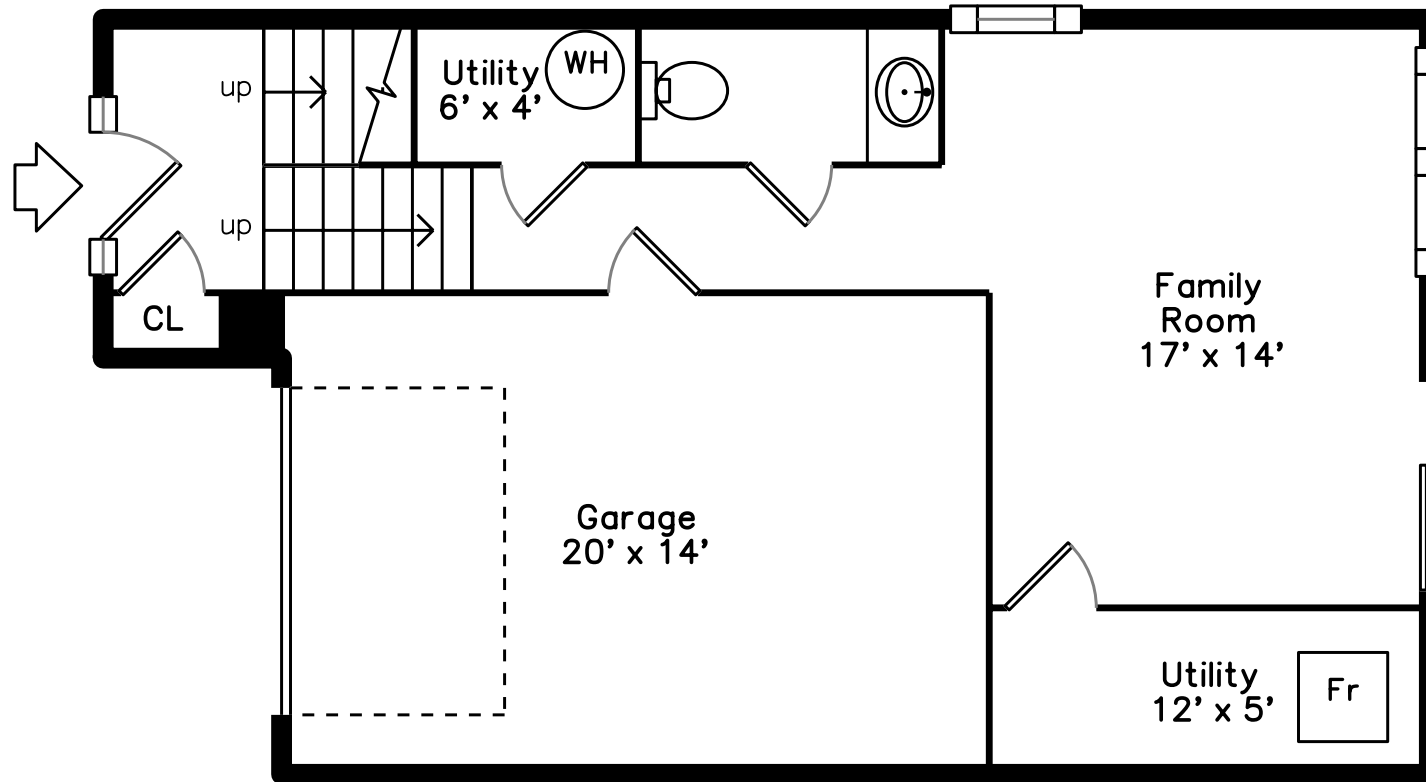

Upper

Main

Lower

90 Preston Street 1
Wakefield, MA 01880

PicturePlan by  vis-home

Measurements may not be 100% accurate.

Floor plans are provided for convenience only.

Room sizes are not used to calculate area.

Upper

Main

Lower

Outside

Outside

Outside

Backyardd

Bonus Room

Bonus Room

Powder Room

Living Room

Living Room

Living Room

Living Room

Living Room

Kitchen

Kitchen

Bathroom

Deck

Kitchen

Bedroom

Master Bedroom

Master Bedroom

Bathroom