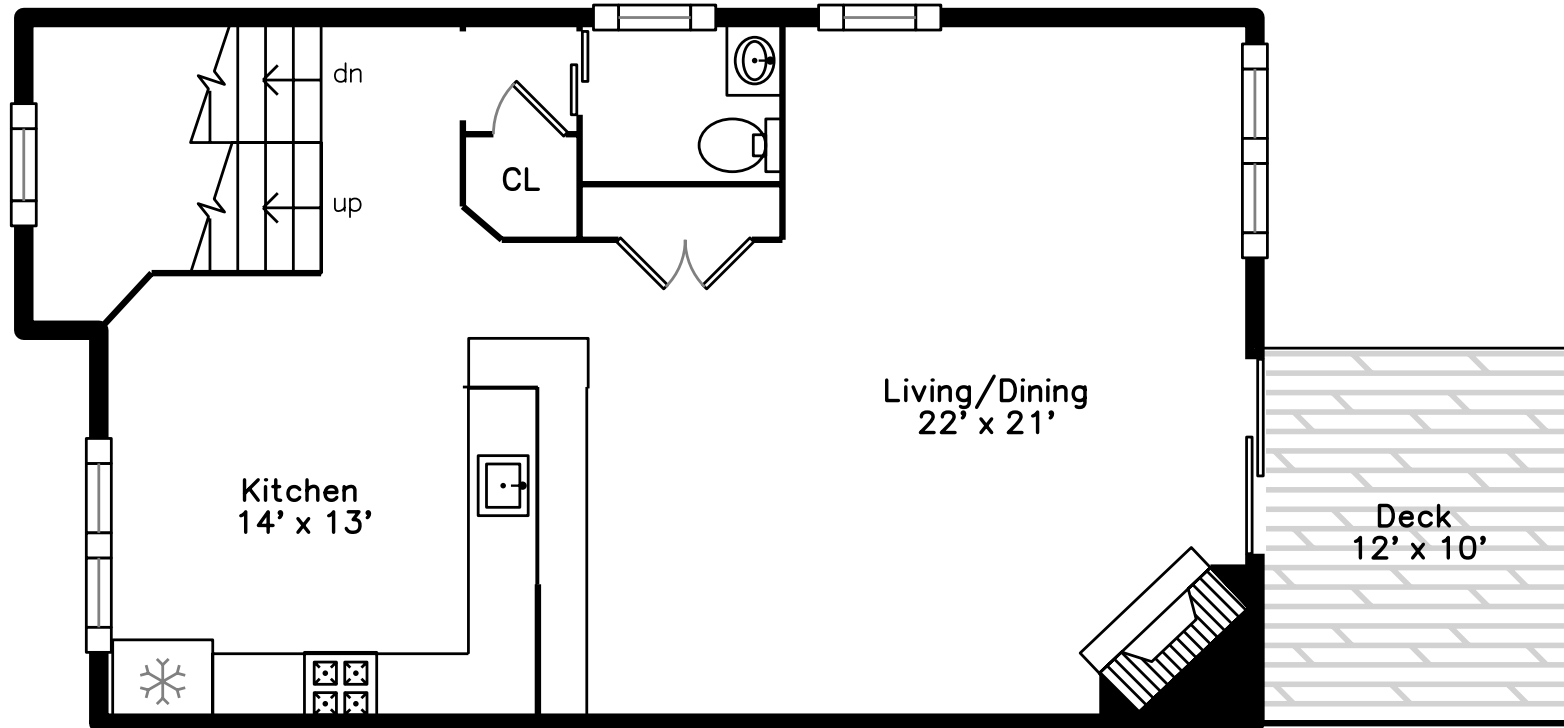

Upper

Main

Lower

90 Preston Street 1
Wakefield, MA 01880

PicturePlan by  vis-home

Measurements may not be 100% accurate.

Floor plans are provided for convenience only.

Room sizes are not used to calculate area.

Upper

Main

Lower

Outside

Outside

Outside

Backyardd

Bonus Room

Bonus Room

Powder Room

Living Room

Living Room

Living Room

Living Room

Living Room

Kitchen

Kitchen

Bathroom

Deck

Kitchen

Bedroom

Master Bedroom

Master Bedroom

Bathroom