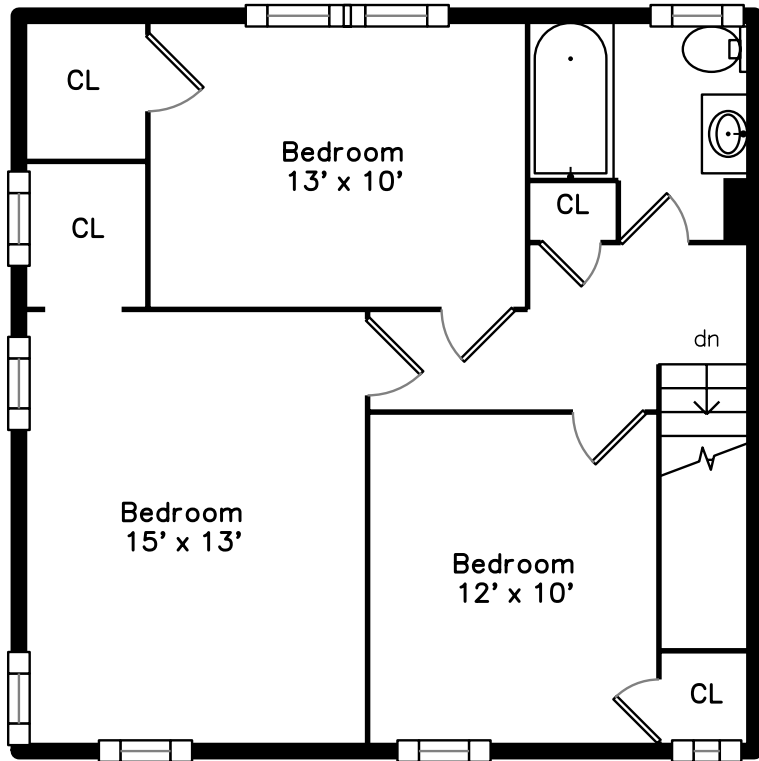

Upper

Main

42 Wilson Avenue
Watertown, MA 02472

PicturePlan by  vis-home

Measurements may not be 100% accurate.

Floor plans are provided for convenience only.

Room sizes are not used to calculate area.

Upper

Outside

Outside

Outside

Foyer

Living Room

Living Room

Living Room

Living Room

Living Room

Living Room

Living Room

Living Room

Dining Room

Dining Room

Dining Room

Dining Room

Kitchen

Kitchen

Kitchen

Kitchen

Kitchen

Kitchen

Bedroom

Bedroom