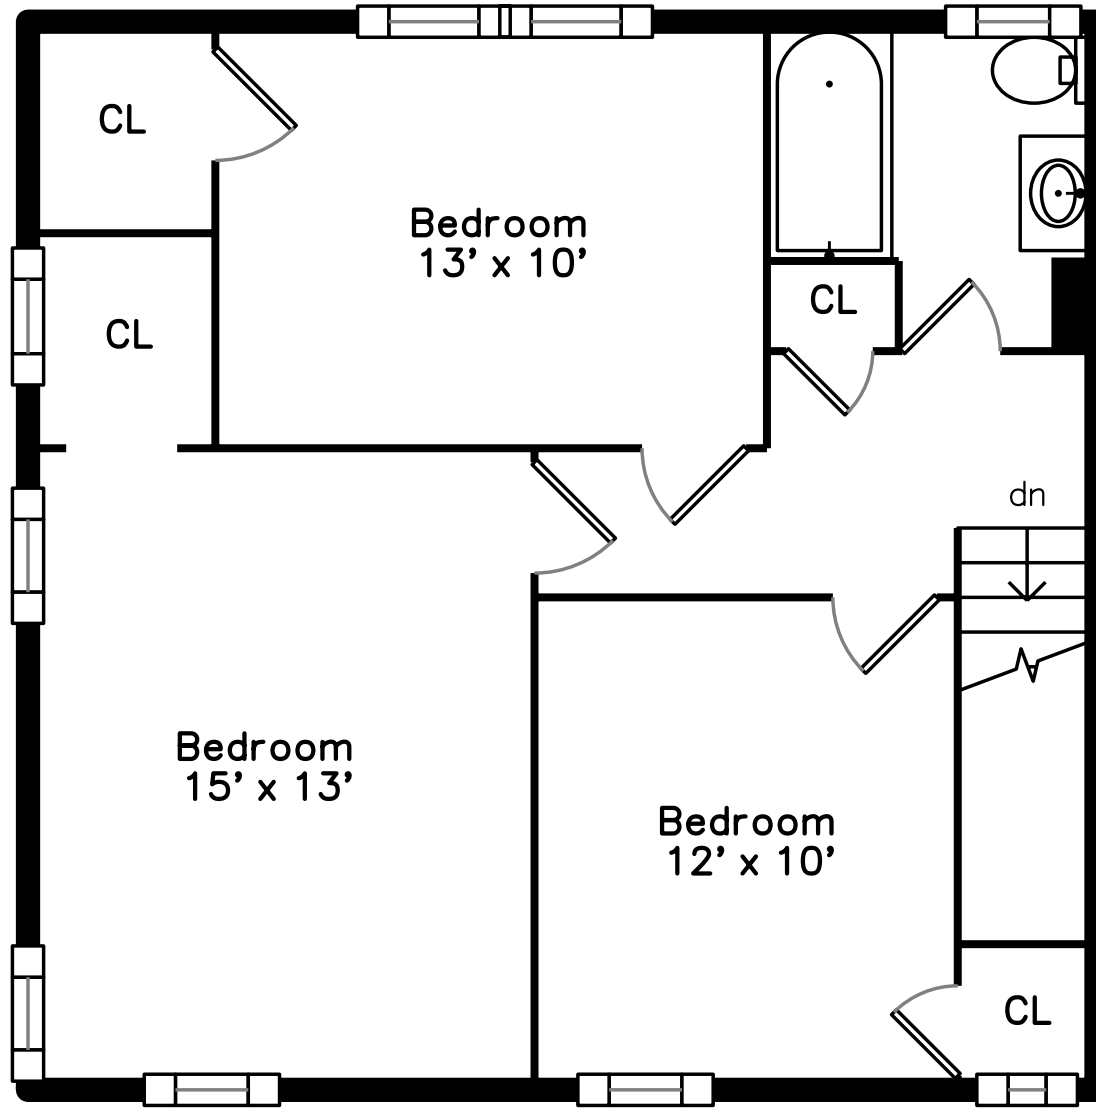

Upper

Main

42 Wilson Avenue
Watertown, MA 02472

PicturePlan by  vis-home

Measurements may not be 100% accurate.

Floor plans are provided for convenience only.

Room sizes are not used to calculate area.

Upper

Outside

Outside

Outside

Foyer

Living Room

Living Room

Living Room

Living Room

Living Room

Living Room

Living Room

Living Room

Dining Room

Dining Room

Dining Room

Dining Room

Kitchen

Kitchen

Kitchen

Kitchen

Kitchen

Kitchen

Bedroom

Bedroom