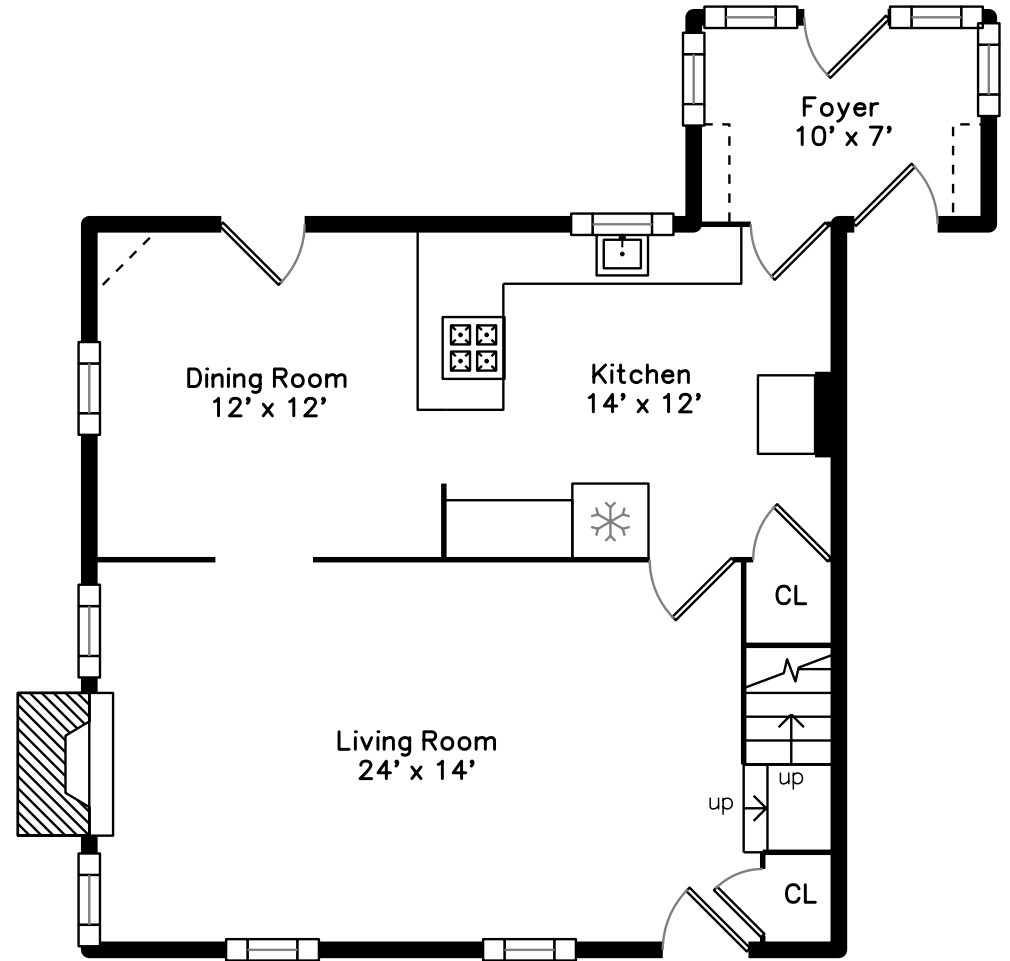

Upper

Main

42 Wilson Avenue
Watertown, MA 02472

PicturePlan by  vis-home

Measurements may not be 100% accurate.

Floor plans are provided for convenience only.

Room sizes are not used to calculate area.

Upper

Outside

Outside

Outside

Foyer

Living Room

Living Room

Living Room

Living Room

Living Room

Living Room

Living Room

Living Room

Dining Room

Dining Room

Dining Room

Dining Room

Kitchen

Kitchen

Kitchen

Kitchen

Kitchen

Kitchen

Bedroom

Bedroom