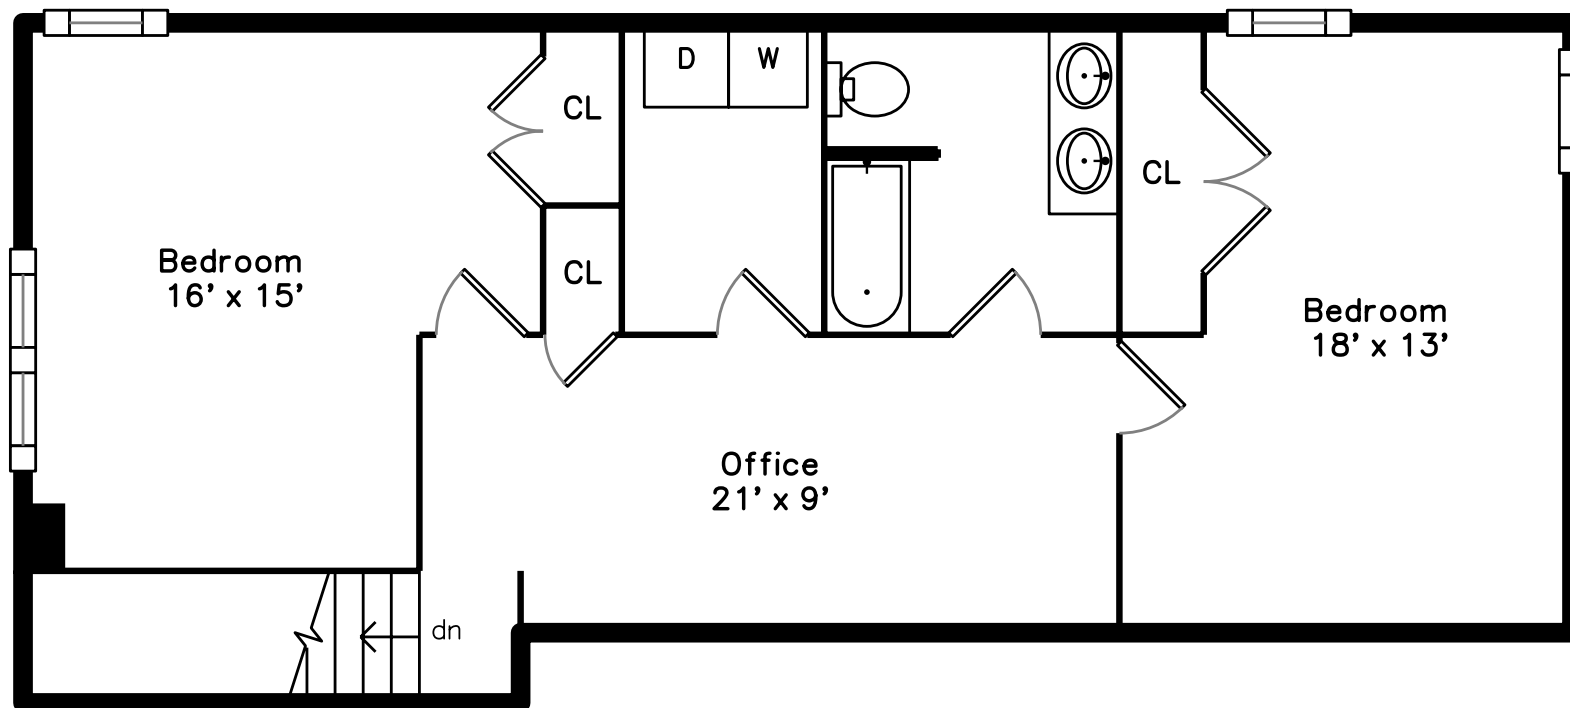

18 Dale Street #4E  
Andover, MA 01810

PicturePlan by    
Measurements may not be to scale.  
Floor plans are provided for convenience only.  
Room sizes are not used to calculate area.

# Upper

Building

Building

Living Dining Room

Living Dining Room

Living Dining Room

Living Dining Room

Living Dining Room

Living Dining Room

Living Dining Room

Kitchen

Living Dining Room

Living Dining Room

Living Dining Room

Kitchen

Kitchen

Kitchen

Kitchen

Kitchen

Living Dining Room

Deck

Office

Bedroom

Bedroom