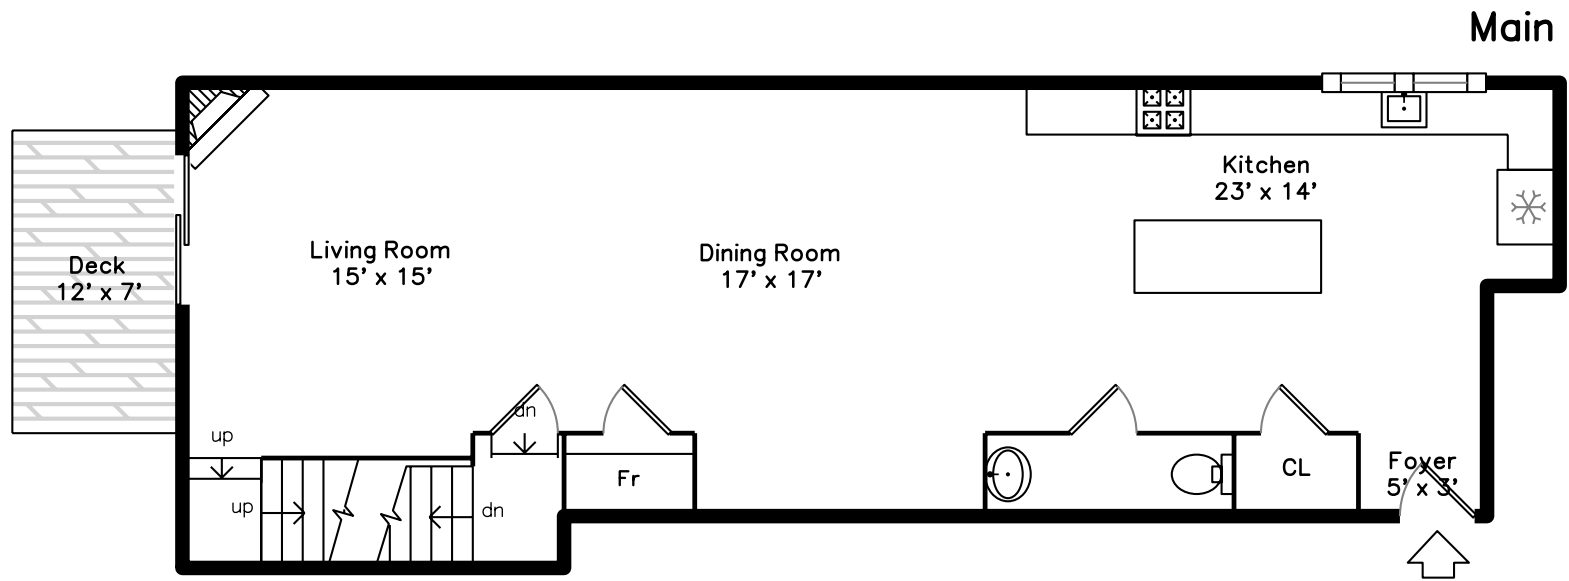

18 Dale Street #4E  
Andover, MA 01810

PicturePlan by    
Measurements may not be to scale.  
Floor plans are provided for convenience only.  
Room sizes are not used to calculate area.

# Upper

Building

Building

Living Dining Room

Living Dining Room

Living Dining Room

Living Dining Room

Living Dining Room

Living Dining Room

Living Dining Room

Kitchen

Living Dining Room

Living Dining Room

Living Dining Room

Kitchen

Kitchen

Kitchen

Kitchen

Kitchen

Living Dining Room

Deck

Office

Bedroom

Bedroom