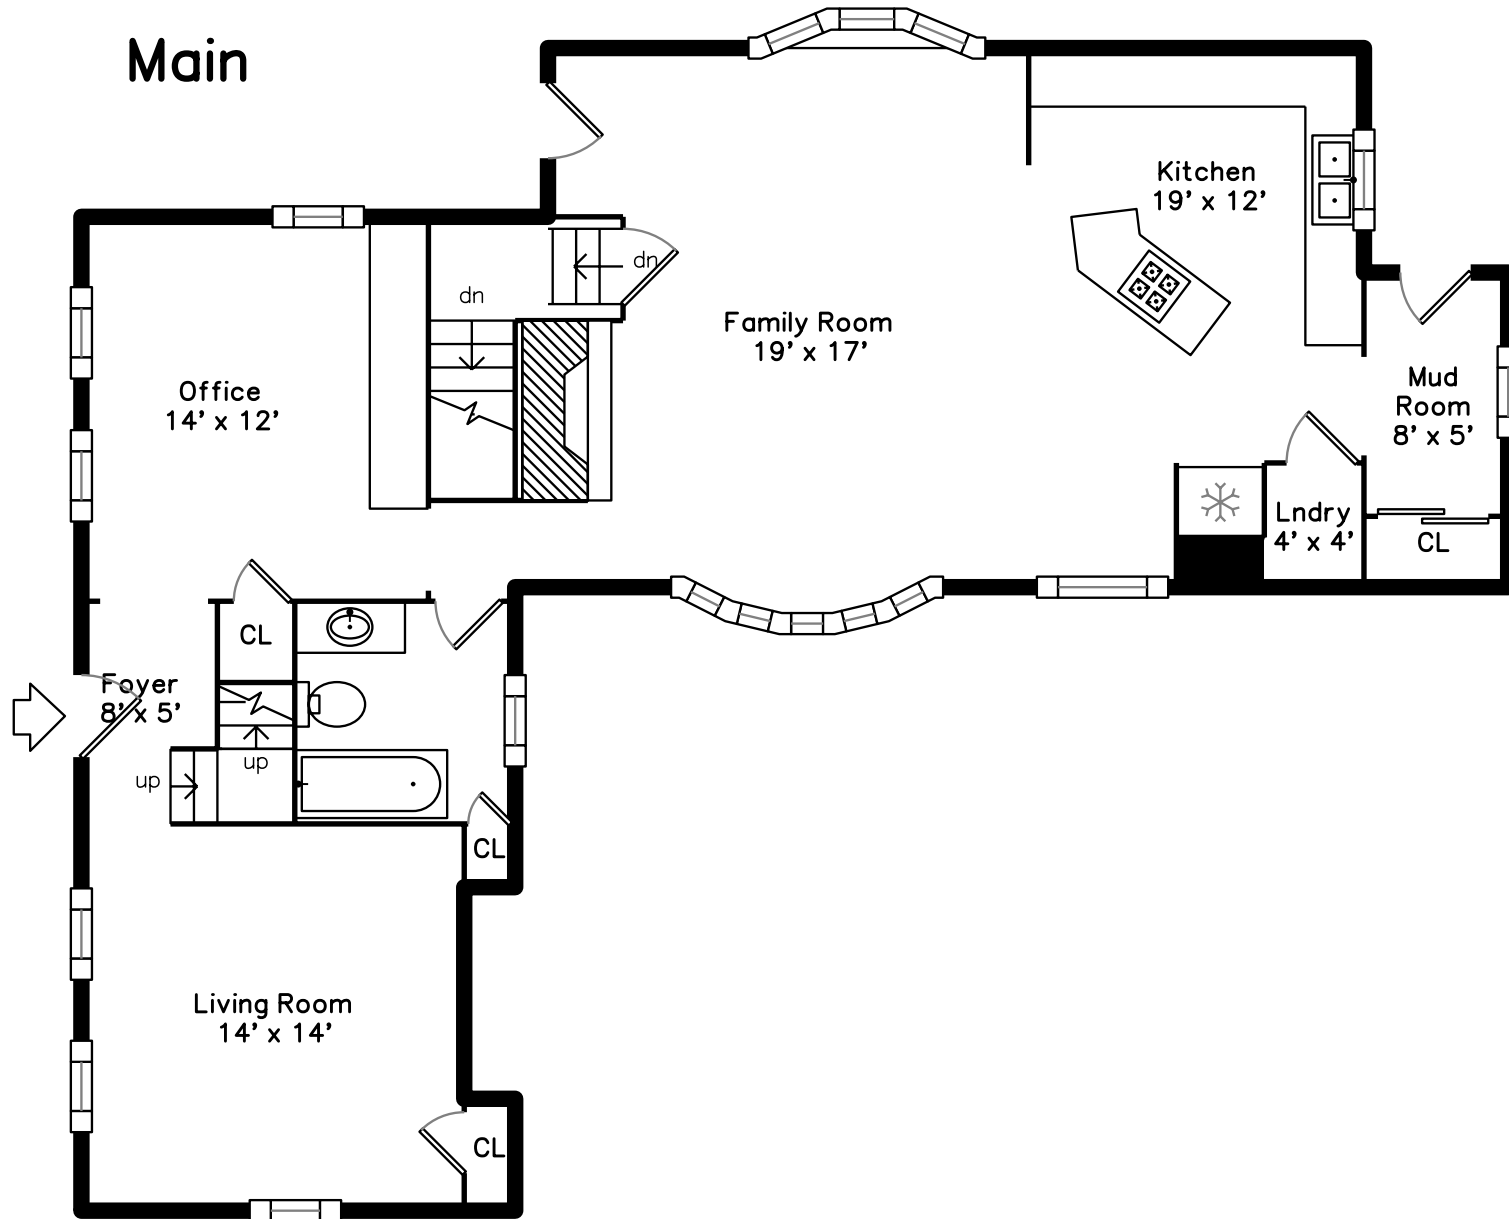

Upper

Garage 1

Main

Garage 2

190 North Road
Chelmsford, MA 01824

PicturePlan by  vis-home
Measurements may not be 100% accurate.
Floor plans are provided for convenience only.
Room sizes are not used to calculate area.

Upper

Main

Garage 1

Garage 2

Garage
54' x 45'

Outside

Outside

Back

Foyer

Family Room

Family Room

Family Room

Living Room

Living Room

Living Room

Living Room