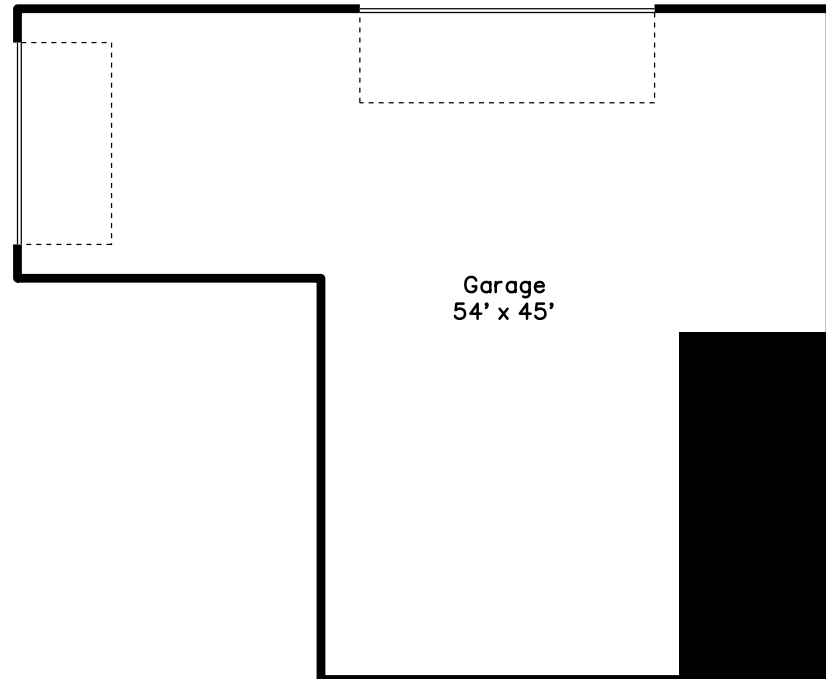

Upper

Garage 1

Main

Garage 2

190 North Road
Chelmsford, MA 01824

PicturePlan by  vis-home
Measurements may not be 100% accurate.
Floor plans are provided for convenience only.
Room sizes are not used to calculate area.

Upper

Main

Garage 1

Garage 2

Garage
54' x 45'

Outside

Outside

Back