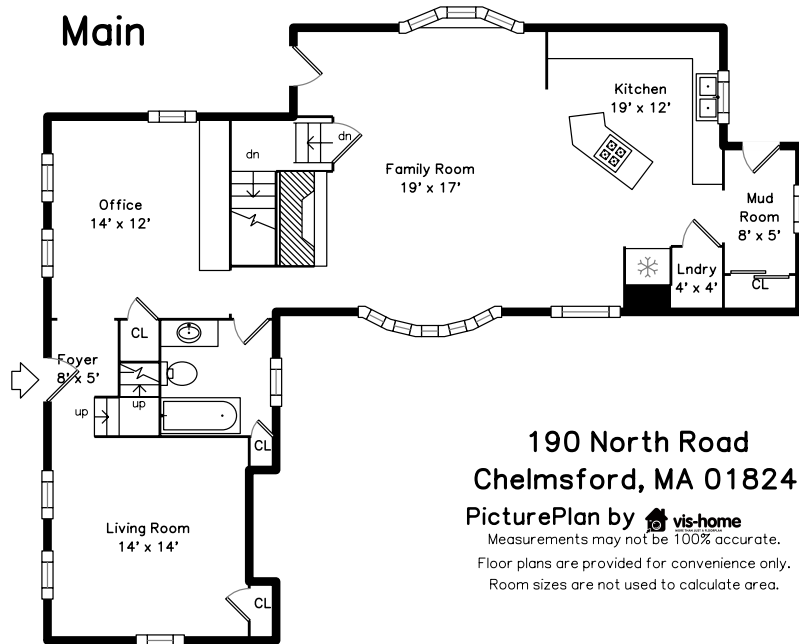

Upper

Garage 1

Main

Garage 2

190 North Road
Chelmsford, MA 01824

PicturePlan by  vis-home
Measurements may not be 100% accurate.
Floor plans are provided for convenience only.
Room sizes are not used to calculate area.

Upper

Main

Garage 1

Garage 2

Garage
54' x 45'

Outside

Outside

Back

Foyer

Family Room

Family Room

Family Room

Living Room

Living Room

Living Room

Living Room