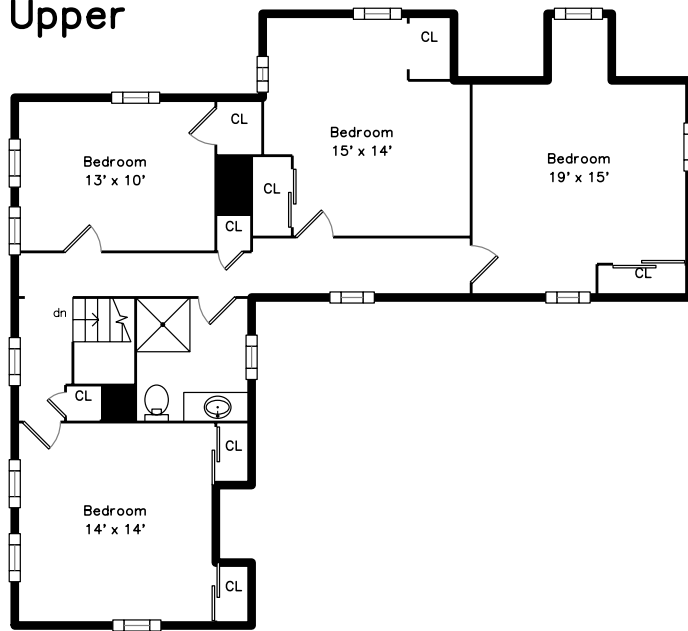

Upper

Garage 1

Main

Garage 2

190 North Road
Chelmsford, MA 01824

PicturePlan by  vis-home
Measurements may not be 100% accurate.
Floor plans are provided for convenience only.
Room sizes are not used to calculate area.

Foyer

Family Room

Family Room

Family Room

Living Room

Living Room

Living Room

Living Room