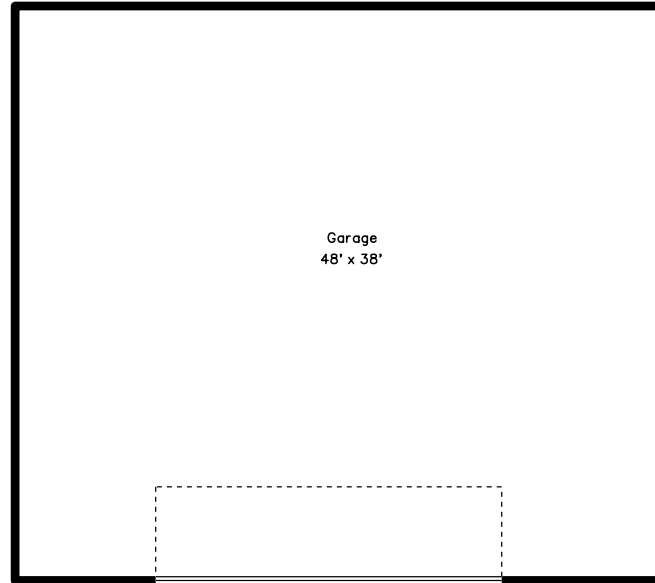

Upper

Garage 1

Main

Garage 2

190 North Road
Chelmsford, MA 01824

PicturePlan by  vis-home
Measurements may not be 100% accurate.
Floor plans are provided for convenience only.
Room sizes are not used to calculate area.

Upper

Main

Garage 1

Garage 2

Garage
54' x 45'

Outside

Outside

Back