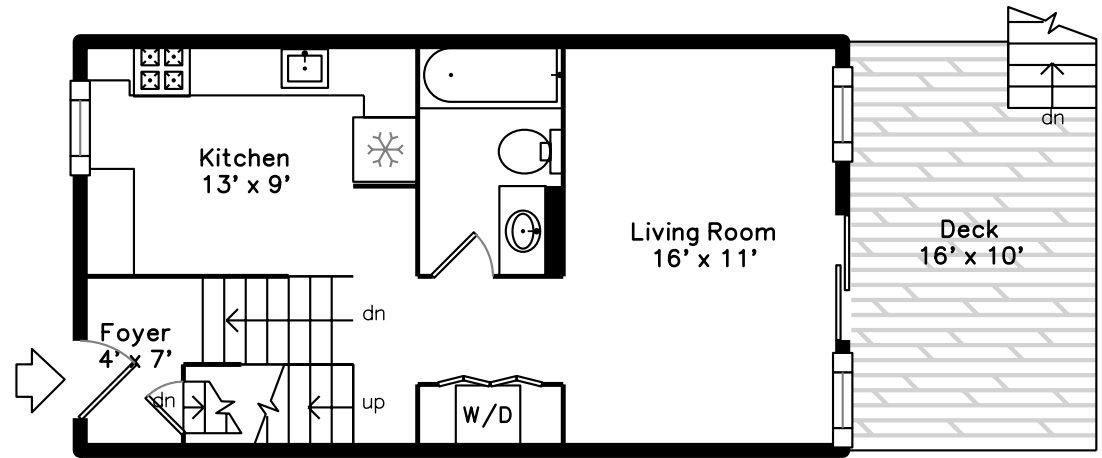

Upper

Main

14 Soley Street
Boston, MA 02129

PicturePlan by  vis-home
Measurements may not be 100% accurate.
Floor plans are provided for convenience only.
Room sizes are not used to calculate area.

Upper

Main

Outside

Outside

Outside

Living Room

Living Room

Living Room

Living Room

Kitchen