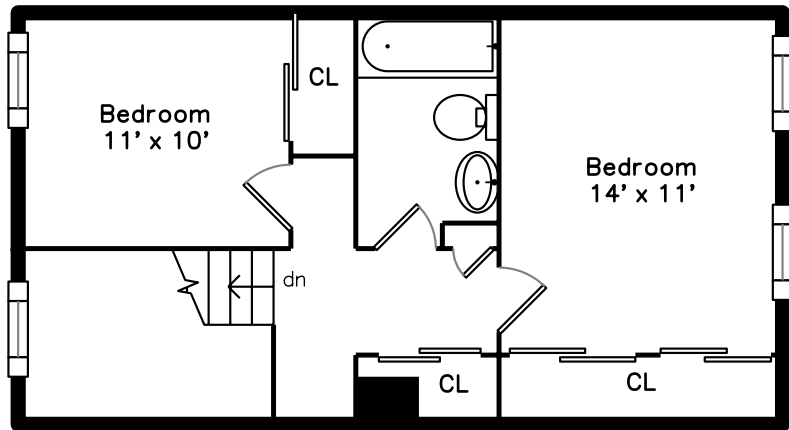

Upper

Main

14 Soley Street
Boston, MA 02129

PicturePlan by  vis-home
Measurements may not be 100% accurate.
Floor plans are provided for convenience only.
Room sizes are not used to calculate area.

Upper

Main

Outside

Outside

Outside

Living Room

Living Room

Living Room

Living Room

Kitchen

Deck

Bathroom

Bathroom

Stair

Bedroom

Bedroom

Bedroom

Bedroom

Bedroom

Bedroom

Bedroom

Hall

Bathroom