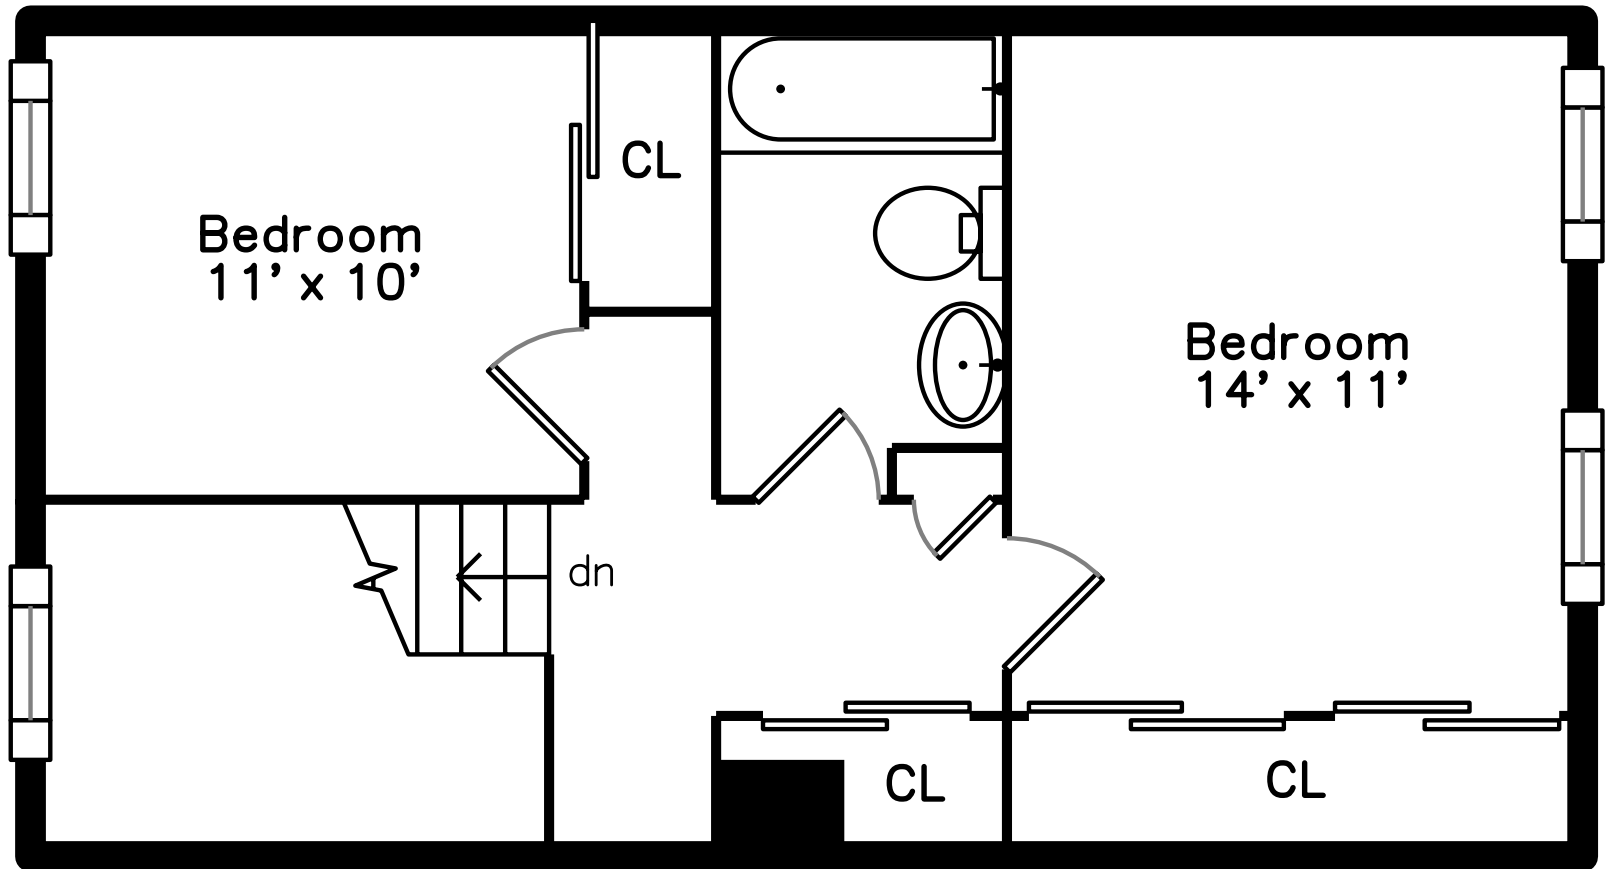

Upper

Main

14 Soley Street
Boston, MA 02129

PicturePlan by  vis-home
Measurements may not be 100% accurate.
Floor plans are provided for convenience only.
Room sizes are not used to calculate area.

Upper

Main

Outside

Outside

Outside

Living Room

Living Room

Living Room

Living Room

Kitchen

Deck

Bathroom

Bathroom

Stair

Bedroom

Bedroom

Bedroom

Bedroom

Bedroom

Bedroom

Bedroom

Hall

Bathroom