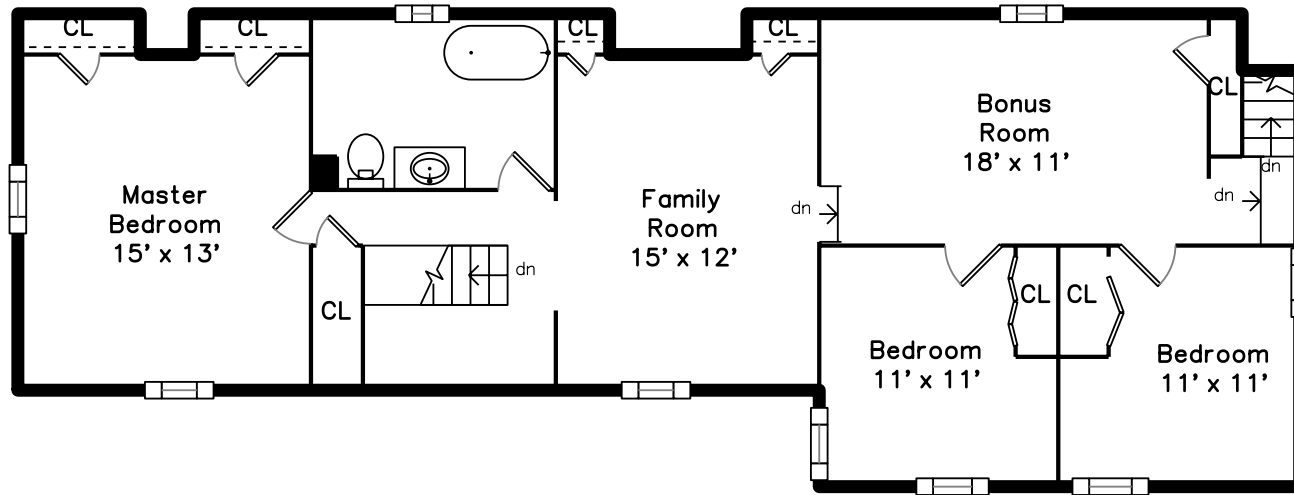

Upper

Main

9 Friend Street
Salem, MA 01970

PicturePlan by  vis-home

Measurements may not be 100% accurate.
Floor plans are provided for convenience only.
Room sizes are not used to calculate area.

Upper

Main

Outside

Outside

Outside

Hall

Hall

Living Room

Living Room

Living Room

Living Room

Dining Room

Dining Room

Dining Room

Dining Room

Kitchen

Kitchen

Kitchen

Pantry

Family Room

Family Room

Family Room

Family Room

Master Bedroom

Bedroom

Bedroom