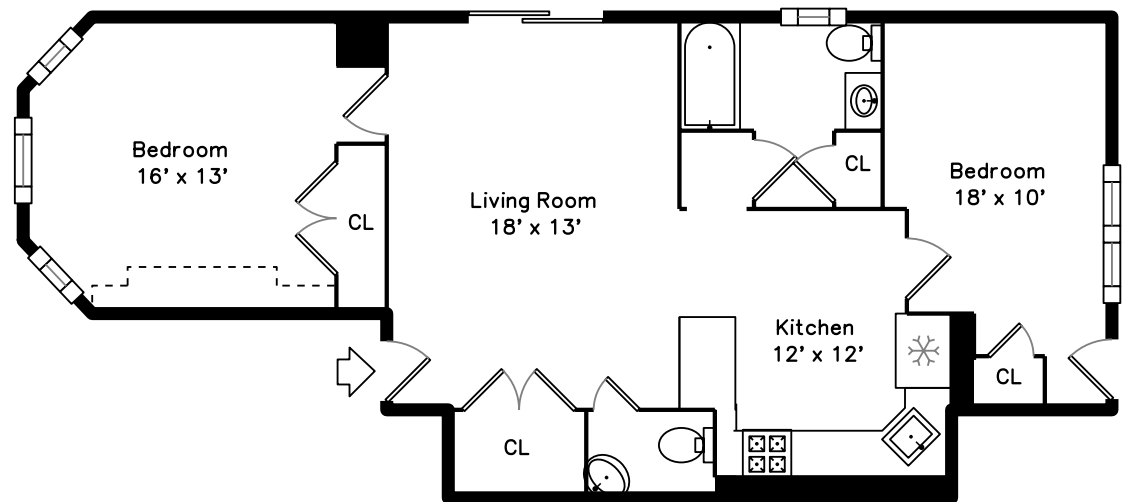

Carriage House

163 Elm Street 1
Somerville, MA 02144

PicturePlan by vis-home

Measurements may not be 100% accurate.

Floor plans are provided for convenience only.

Room sizes are not used to calculate area.

Main