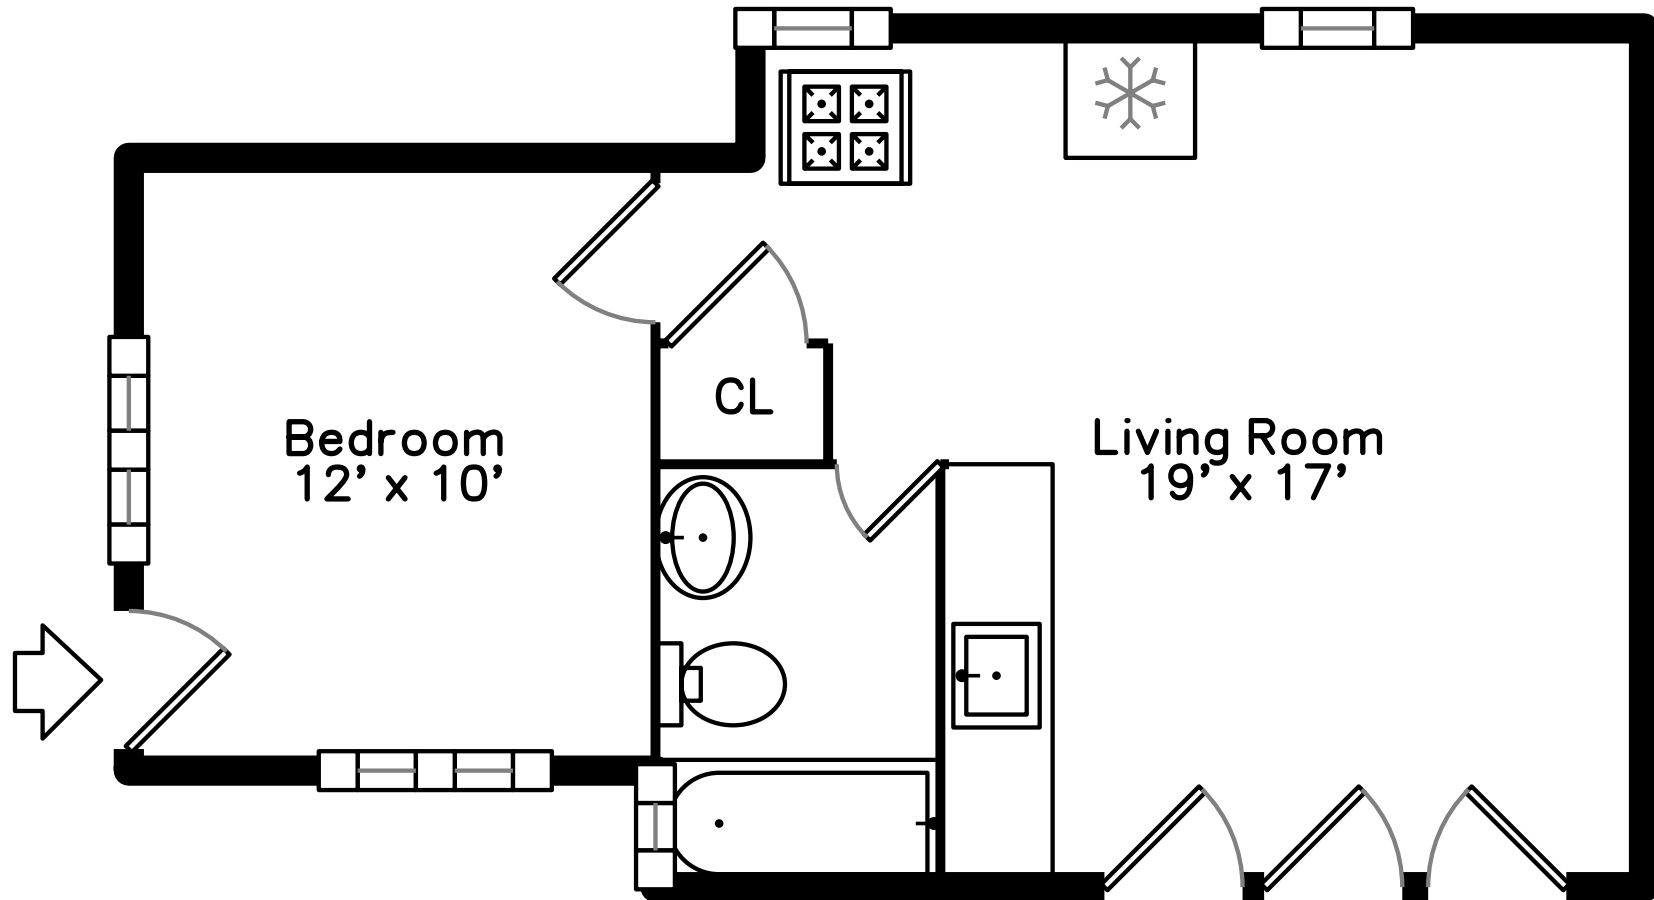

Carriage House