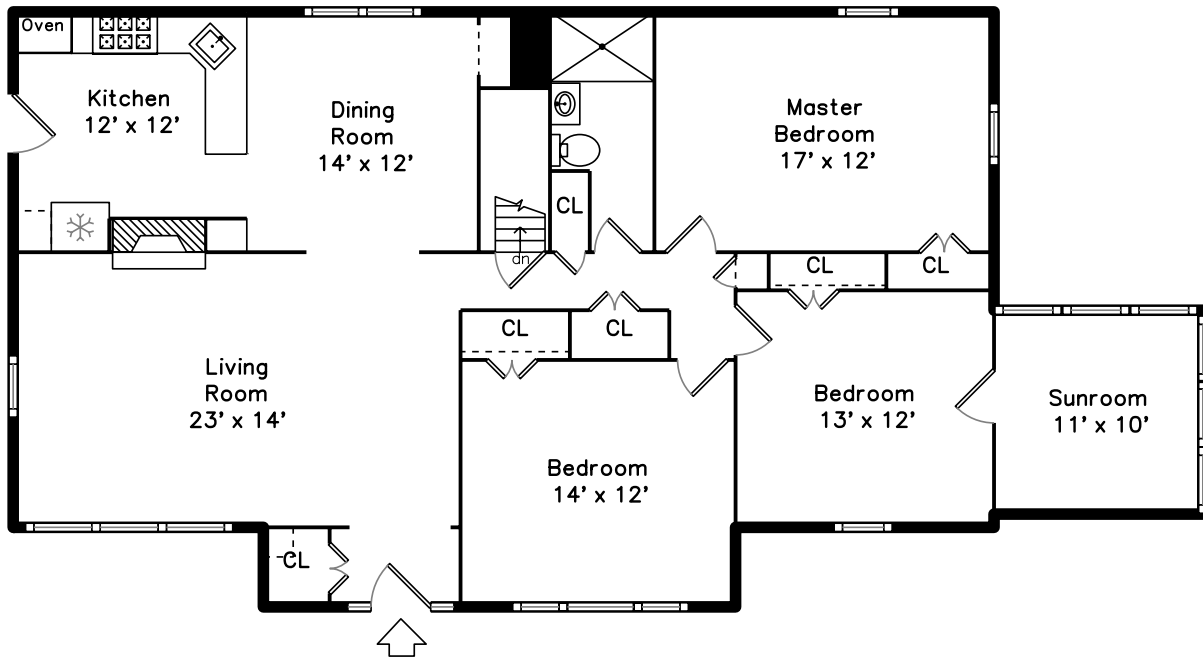

# Lower

146 Church Street  
Boston, MA 02132

PicturePlan by vis-home

Measurements may not be 100% accurate.  
Floor plans are provided for convenience only.  
Room sizes are not used to calculate area.

# Lower

Outside

Outside

Outside

Living Room

Living Room

Living Room

Living Room

Living Room

Living Room

Living Room

Living Room

Dining Room

Dining Room

Kitchen

Kitchen

Kitchen

Kitchen

Kitchen

Master Bedroom

Master Bedroom

Master Bedroom

Bedroom

Bedroom