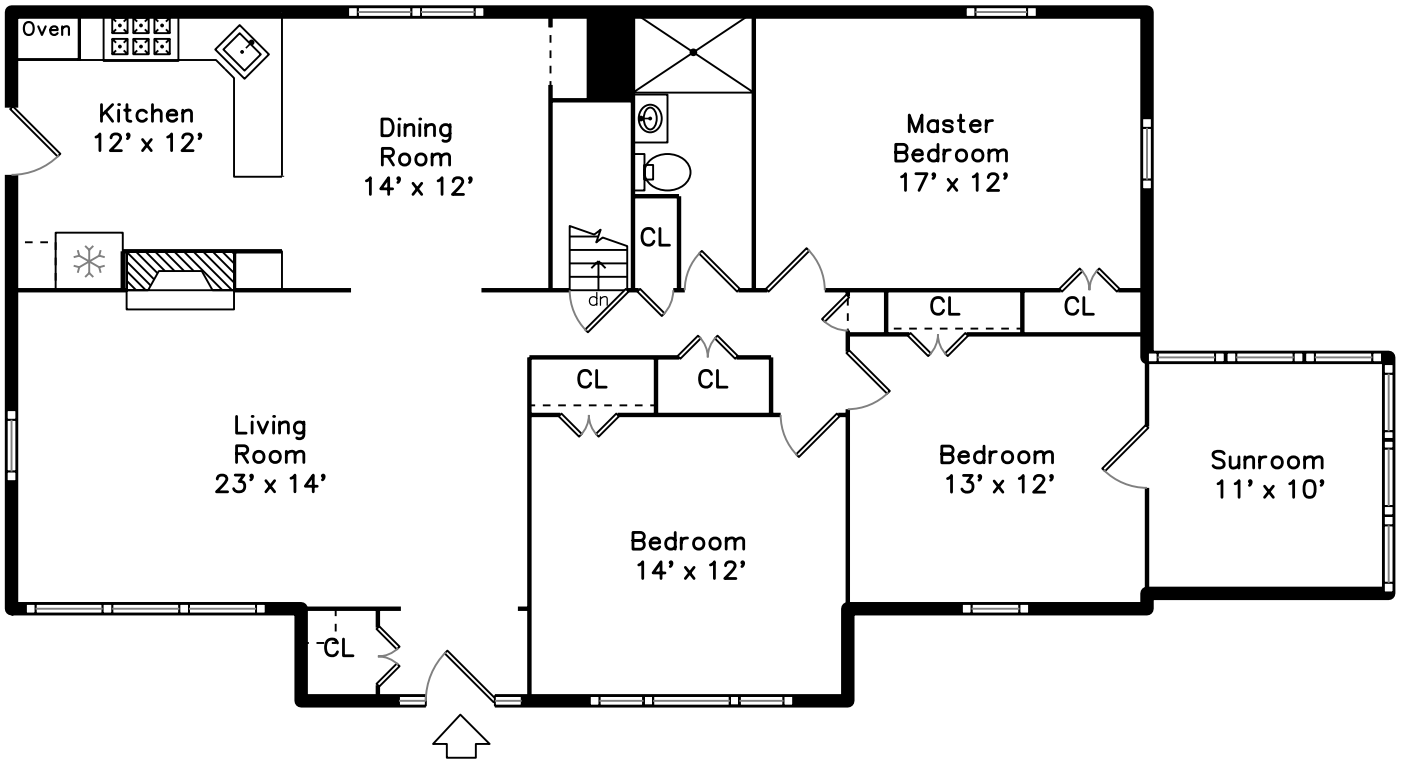

# Main

# Lower

146 Church Street  
Boston, MA 02132

PicturePlan by vis-home

Measurements may not be 100% accurate.  
Floor plans are provided for convenience only.  
Room sizes are not used to calculate area.

# Lower

Outside

Outside

Outside

Living Room

Living Room

Living Room

Living Room

Living Room

Living Room

Living Room

Living Room

Dining Room

Dining Room

Kitchen

Kitchen