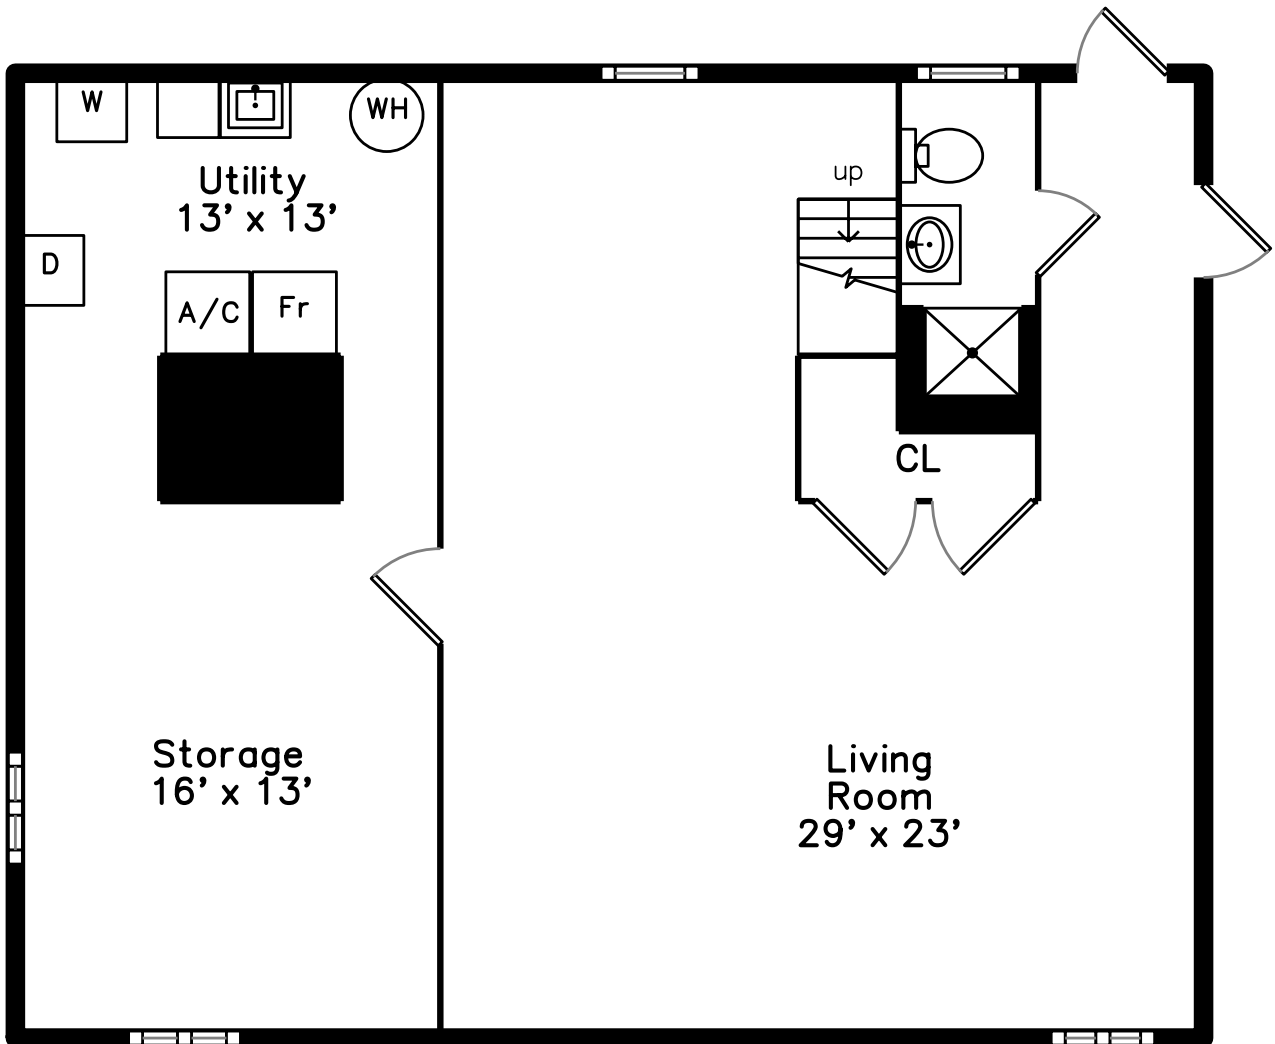

# Lower

146 Church Street  
Boston, MA 02132

PicturePlan by vis-home

Measurements may not be 100% accurate.  
Floor plans are provided for convenience only.  
Room sizes are not used to calculate area.

# Main

# Lower

Outside

Outside

Outside

Living Room

Living Room

Living Room

Living Room

Living Room

Living Room

Living Room

Living Room

Dining Room

Dining Room

Kitchen

Kitchen