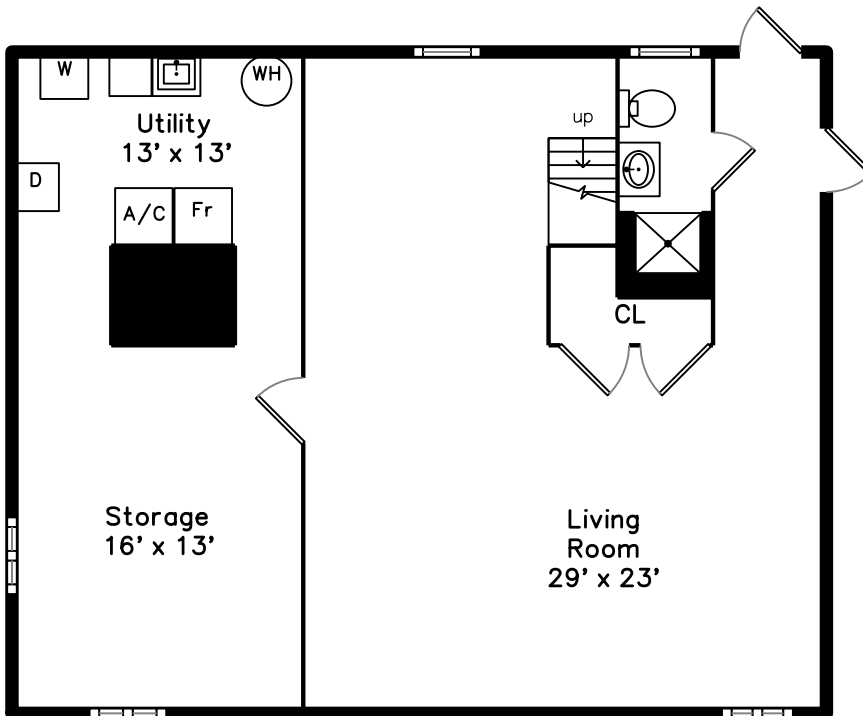

# Main

# Lower

146 Church Street  
Boston, MA 02132

PicturePlan by vis-home

Measurements may not be 100% accurate.  
Floor plans are provided for convenience only.  
Room sizes are not used to calculate area.

# Lower

Outside

Outside

Outside

Living Room

Living Room

Living Room

Living Room

Living Room

Living Room

Living Room

Living Room

Dining Room

Dining Room

Kitchen

Kitchen