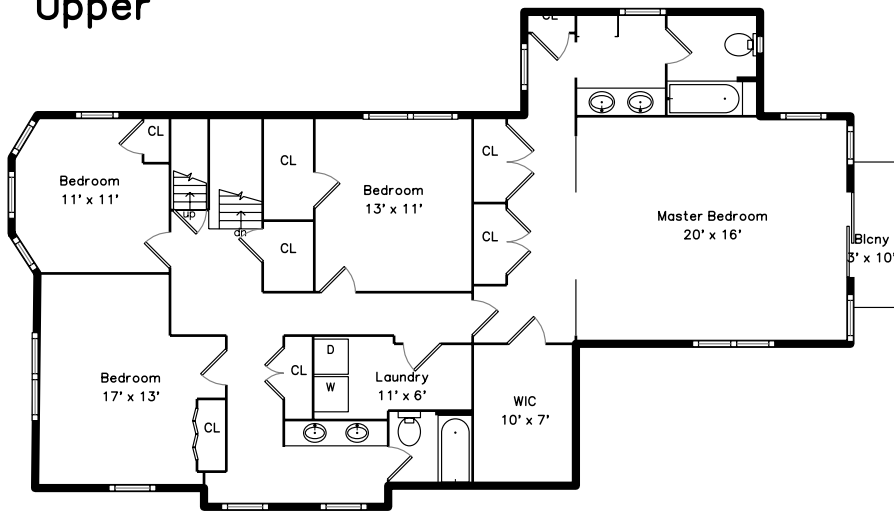

Top

Main

304 Parker Street
Newton, MA 02459

PicturePlan by vis-home

Measurements may not be 100% accurate.
Floor plans are provided for convenience only.
Room sizes are not used to calculate area.

Upper

Basement

Top

Upper

Main

Basement

Outside

Outside

Back

Back

Kitchen

Kitchen

Kitchen

Kitchen

Family Room

Family Room

Family Room

Office

Mud Room

Master Bedroom

Master Bedroom

Master Bedroom

Master Bathroom

Master Bathroom

Bedroom

Bedroom