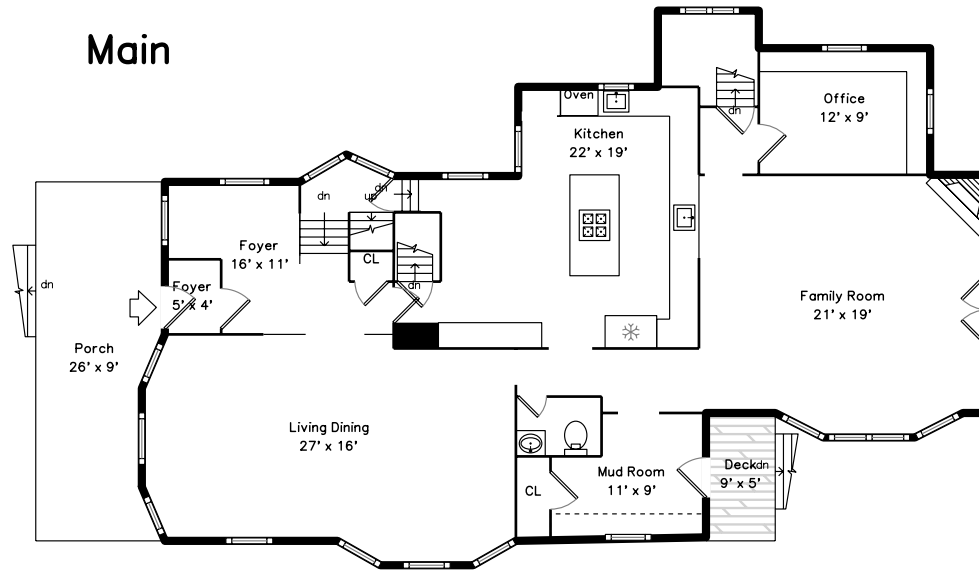

Top

Main

304 Parker Street
Newton, MA 02459

PicturePlan by vis-home

Measurements may not be 100% accurate.
Floor plans are provided for convenience only.
Room sizes are not used to calculate area.

Upper

Basement

Top

Upper

Main

Basement

Outside

Outside

Back

Back

Foyer

Foyer

Living Dining

Living Dining

Living Dining

Living Dining

Living Dining

Living Dining

Kitchen

Kitchen

Kitchen

Kitchen

Family Room

Family Room

Family Room

Office