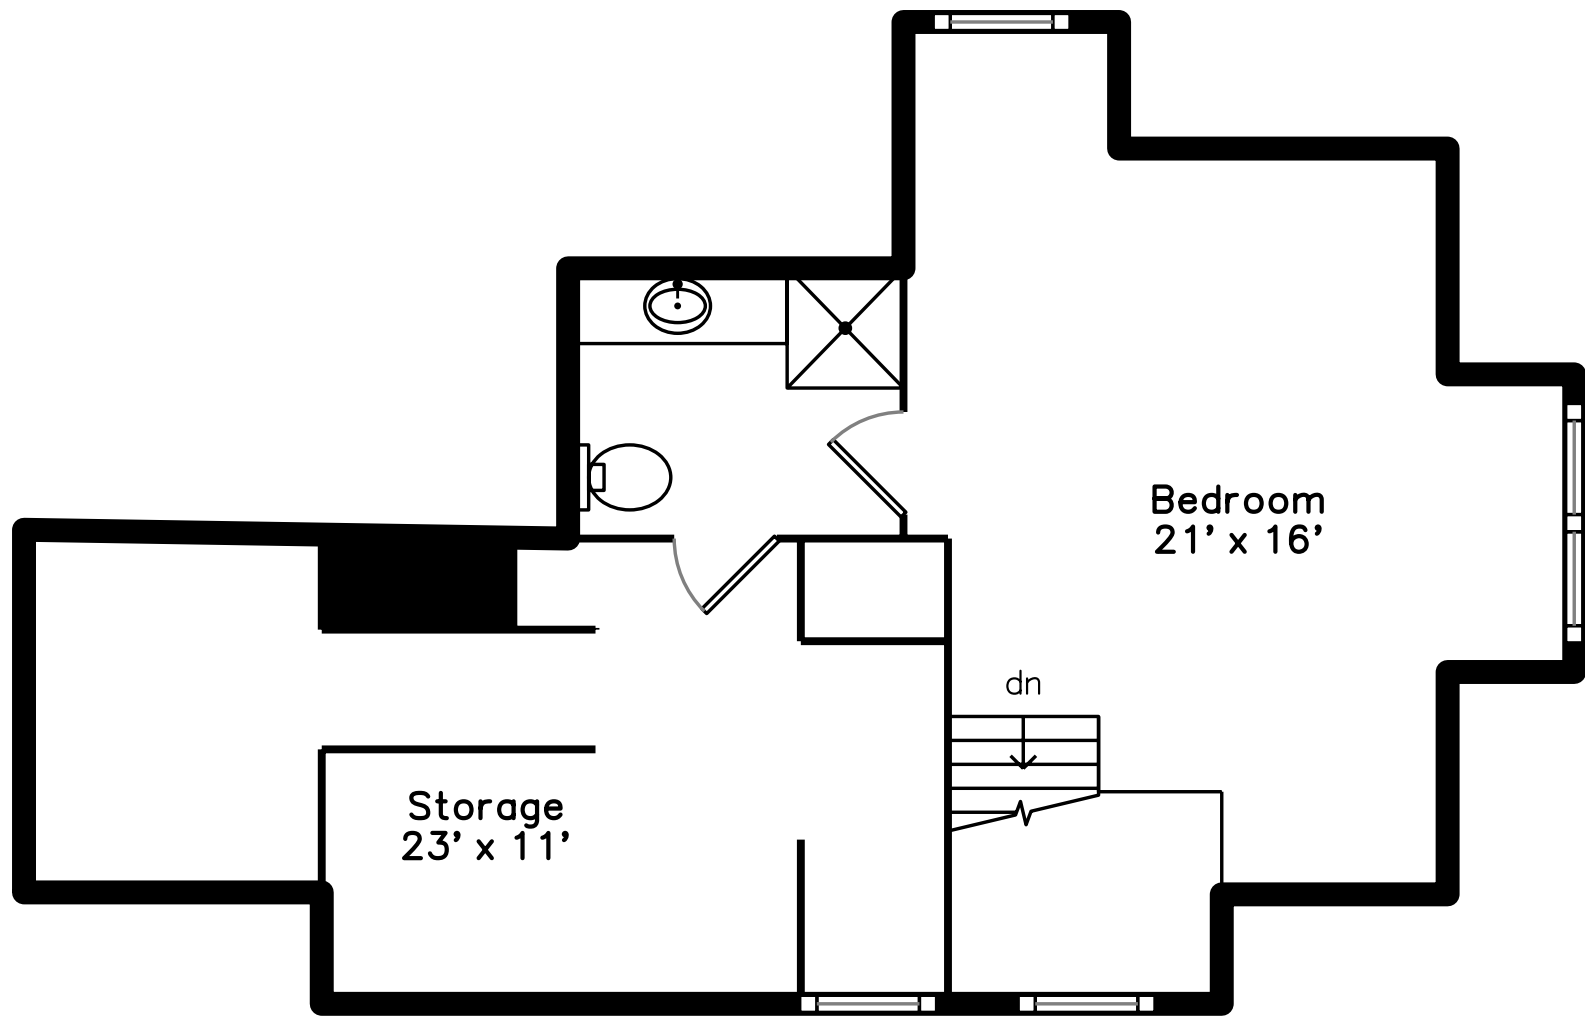

Top

Main

304 Parker Street
Newton, MA 02459

PicturePlan by vis-home

Measurements may not be 100% accurate.
Floor plans are provided for convenience only.
Room sizes are not used to calculate area.

Upper

Basement

Top

Upper

Main

Basement

Outside

Outside

Back

Back

Foyer

Foyer

Living Dining

Living Dining

Living Dining

Living Dining

Living Dining

Living Dining

Kitchen

Kitchen

Kitchen

Kitchen

Family Room

Family Room

Family Room

Office