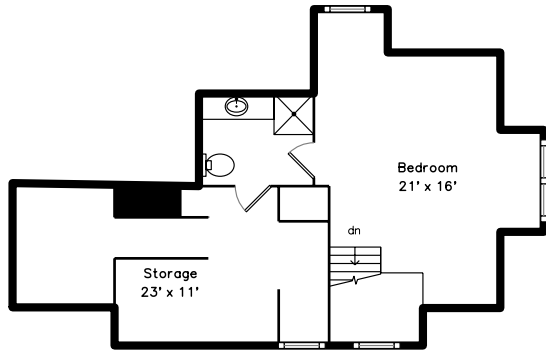

Top

Main

304 Parker Street
Newton, MA 02459

PicturePlan by vis-home

Measurements may not be 100% accurate.
Floor plans are provided for convenience only.
Room sizes are not used to calculate area.

Upper

Basement

Top

Upper

Main

Basement

Outside

Outside

Back

Back

Kitchen

Kitchen

Kitchen

Kitchen

Family Room

Family Room

Family Room

Office