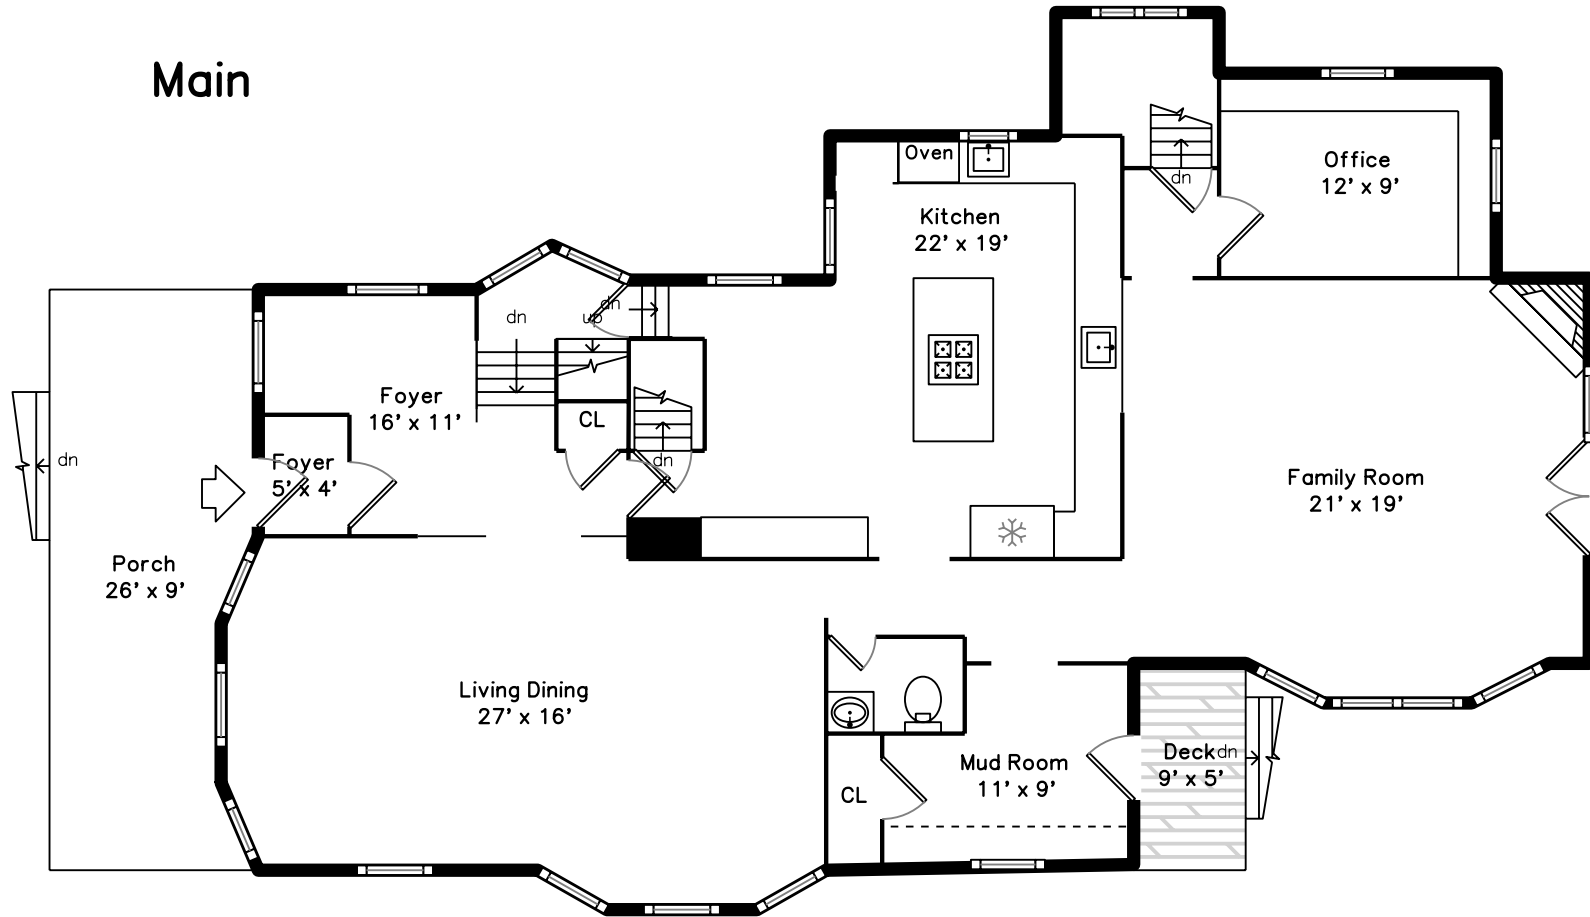

Top

Main

304 Parker Street
Newton, MA 02459

PicturePlan by vis-home

Measurements may not be 100% accurate.
Floor plans are provided for convenience only.
Room sizes are not used to calculate area.

Upper

Basement

Top

Upper

Main

Basement

Outside

Outside

Back

Back

Foyer

Foyer

Living Dining

Living Dining

Living Dining

Living Dining

Living Dining

Living Dining

Kitchen

Kitchen

Kitchen

Kitchen

Family Room

Family Room

Family Room

Office