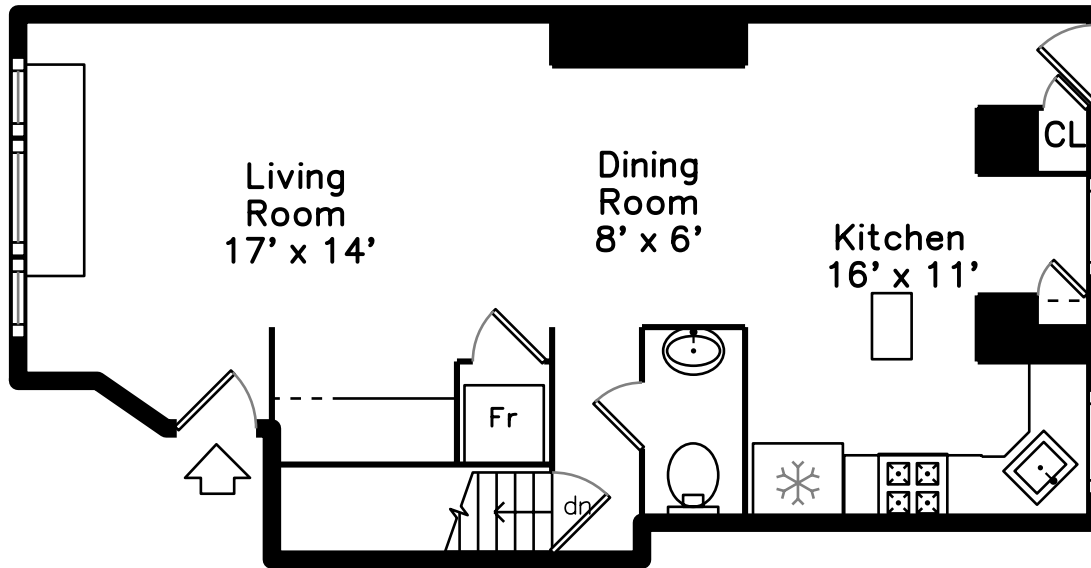

Main

Lower

17 Clark Street #1
Boston, MA 02109

PicturePlan by  vis-home

Measurements may not be 100% accurate.
Floor plans are provided for convenience only.
Room sizes are not used to calculate area.

Main

Lower

Building

Building

Building

Living Room

Living Room

Living Room

Living Room

Living Room

Living Room

Dining Room

Dining Room

Kitchen

Kitchen

Kitchen

Kitchen

Kitchen

Kitchen

Kitchen

Bathroom

Master Bedroom

Master Bedroom

Master Bedroom

Master Bedroom