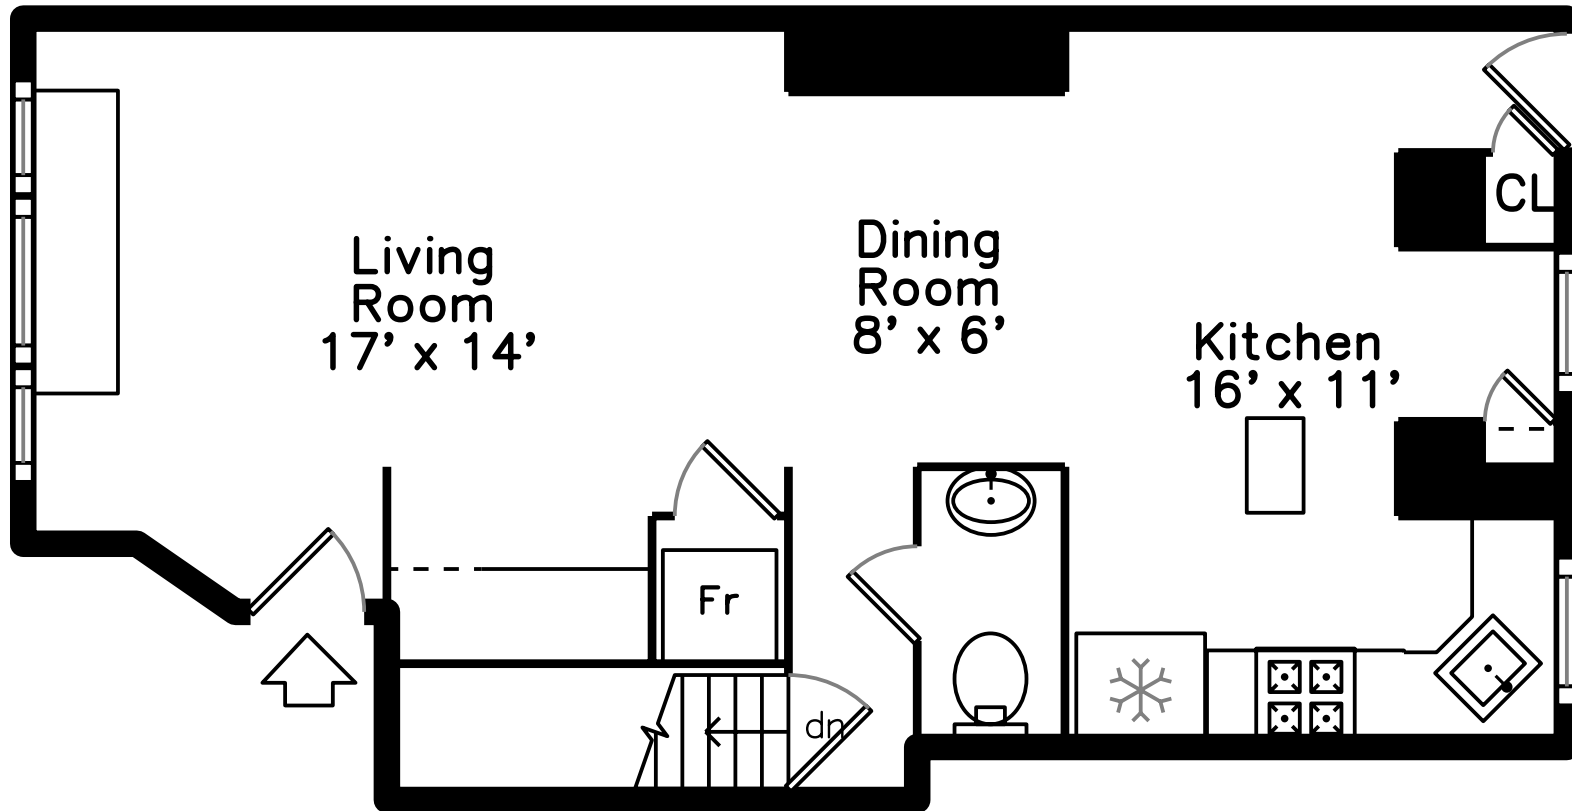

Main

Lower

17 Clark Street #1
Boston, MA 02109

PicturePlan by  vis-home

Measurements may not be 100% accurate.
Floor plans are provided for convenience only.
Room sizes are not used to calculate area.

Main

Lower

Building

Building

Building

Living Room

Living Room

Living Room

Living Room

Living Room

Living Room

Dining Room

Dining Room

Kitchen

Kitchen

Kitchen

Kitchen

Kitchen

Kitchen

Kitchen

Bathroom

Master Bedroom

Master Bedroom

Master Bedroom

Master Bedroom