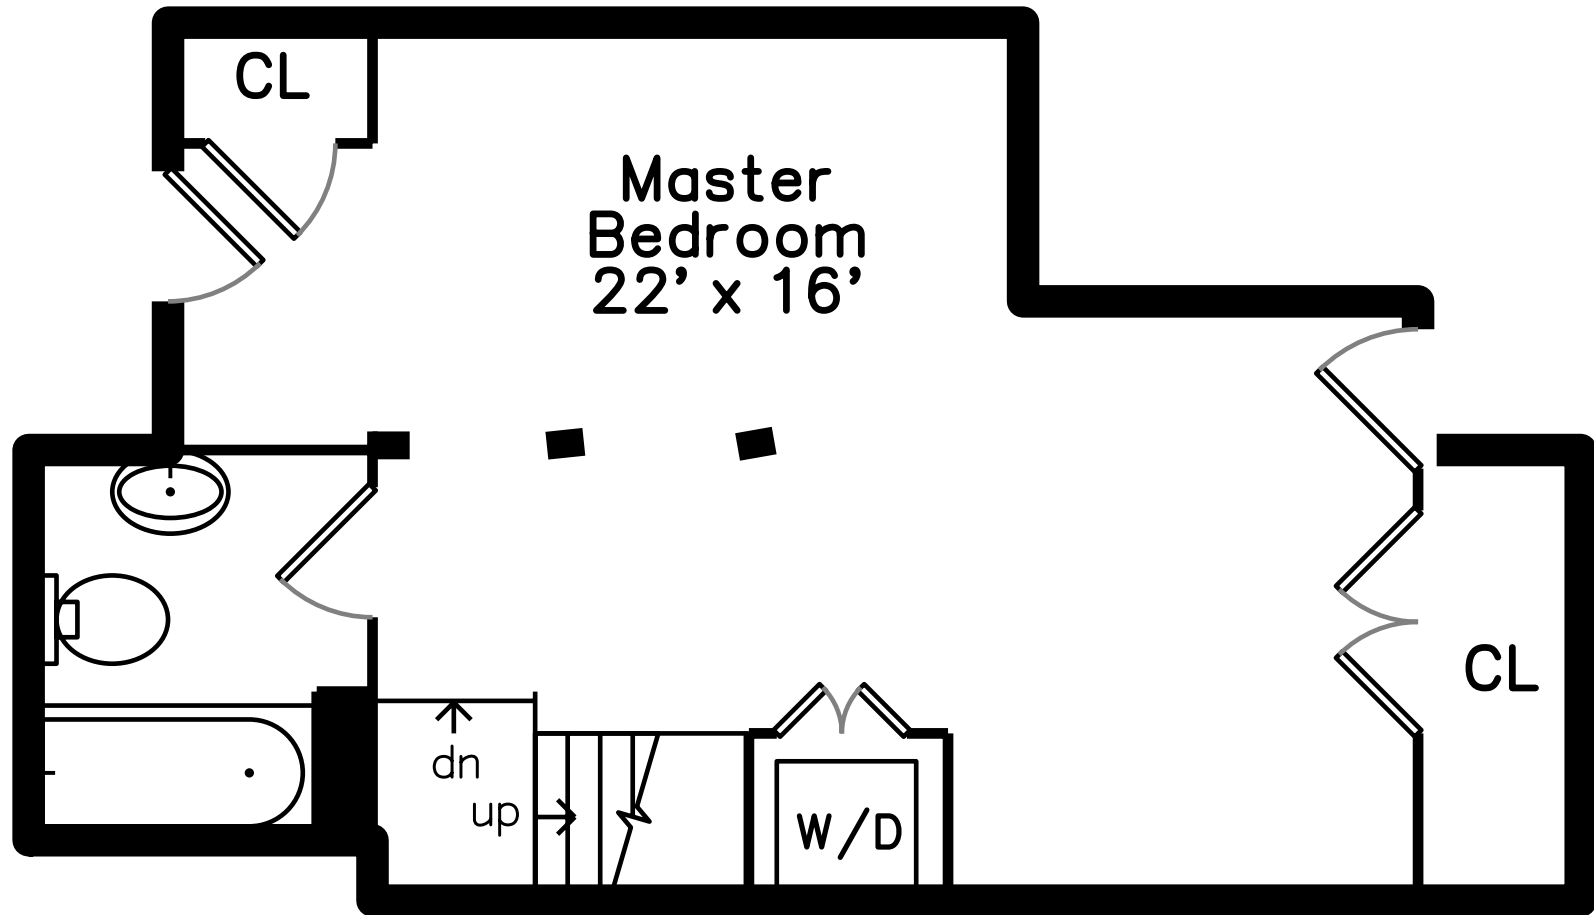

Main

Lower

17 Clark Street #1
Boston, MA 02109

PicturePlan by  vis-home

Measurements may not be 100% accurate.
Floor plans are provided for convenience only.
Room sizes are not used to calculate area.

Main

Lower

Building

Building

Building

Living Room

Living Room

Living Room

Living Room

Living Room

Living Room

Dining Room

Dining Room

Kitchen

Kitchen

Kitchen

Kitchen

Master Bedroom

Master Bedroom

Master Bedroom

Master Bedroom

Master Bedroom

Master Bathroom

Laundry

Back