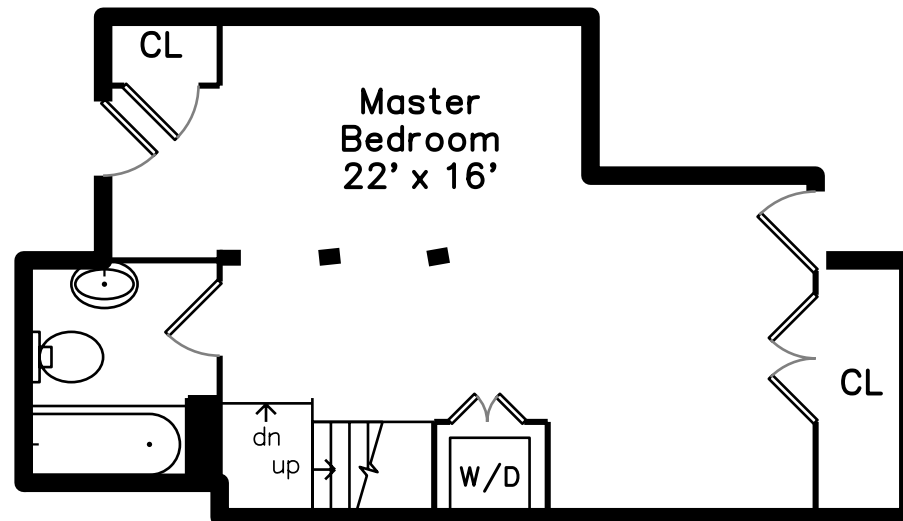

Main

Lower

17 Clark Street #1
Boston, MA 02109

PicturePlan by  vis-home

Measurements may not be 100% accurate.
Floor plans are provided for convenience only.
Room sizes are not used to calculate area.

Main

Lower

Building

Building

Building

Living Room

Living Room

Living Room

Living Room

Living Room

Living Room

Dining Room

Dining Room

Kitchen

Kitchen

Kitchen

Kitchen