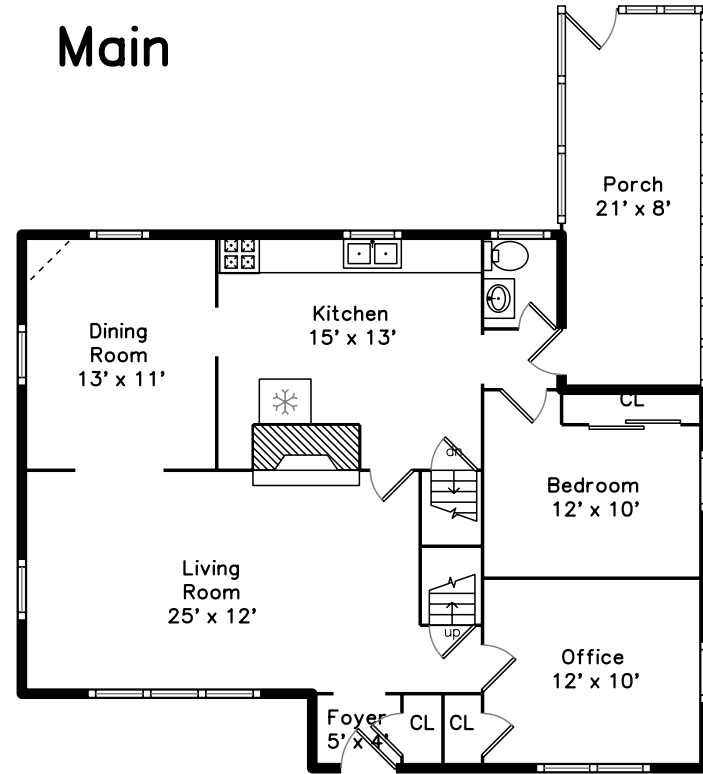

Upper

Main

Basement

**26 C Street
Belmont, MA 02478**

PicturePlan by  vis-home

Measurements may not be 100% accurate.
Floor plans are provided for convenience only.
Room sizes are not used to calculate area.

Upper

Main

Basement

Outside

Outside

Outside

Back

Back

Living Room

Living Room

Living Room

Dining Room

Dining Room

Kitchen

Kitchen

Kitchen

Bedroom

Office

Bathroom

Bedroom

Bedroom

Bedroom

Bedroom

Bedroom