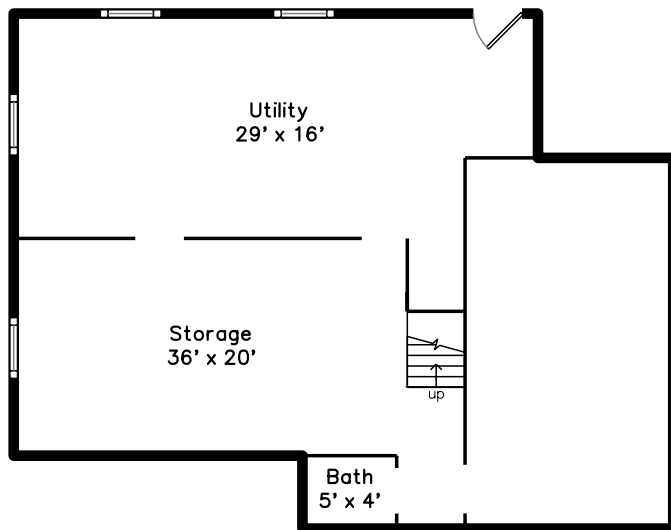

Upper

Main

Basement

**26 C Street
Belmont, MA 02478**

PicturePlan by  vis-home

Measurements may not be 100% accurate.
Floor plans are provided for convenience only.
Room sizes are not used to calculate area.

Upper

Main

Basement

Outside

Outside

Outside

Back

Back

Living Room

Living Room

Living Room

Dining Room

Dining Room

Kitchen

Kitchen

Kitchen