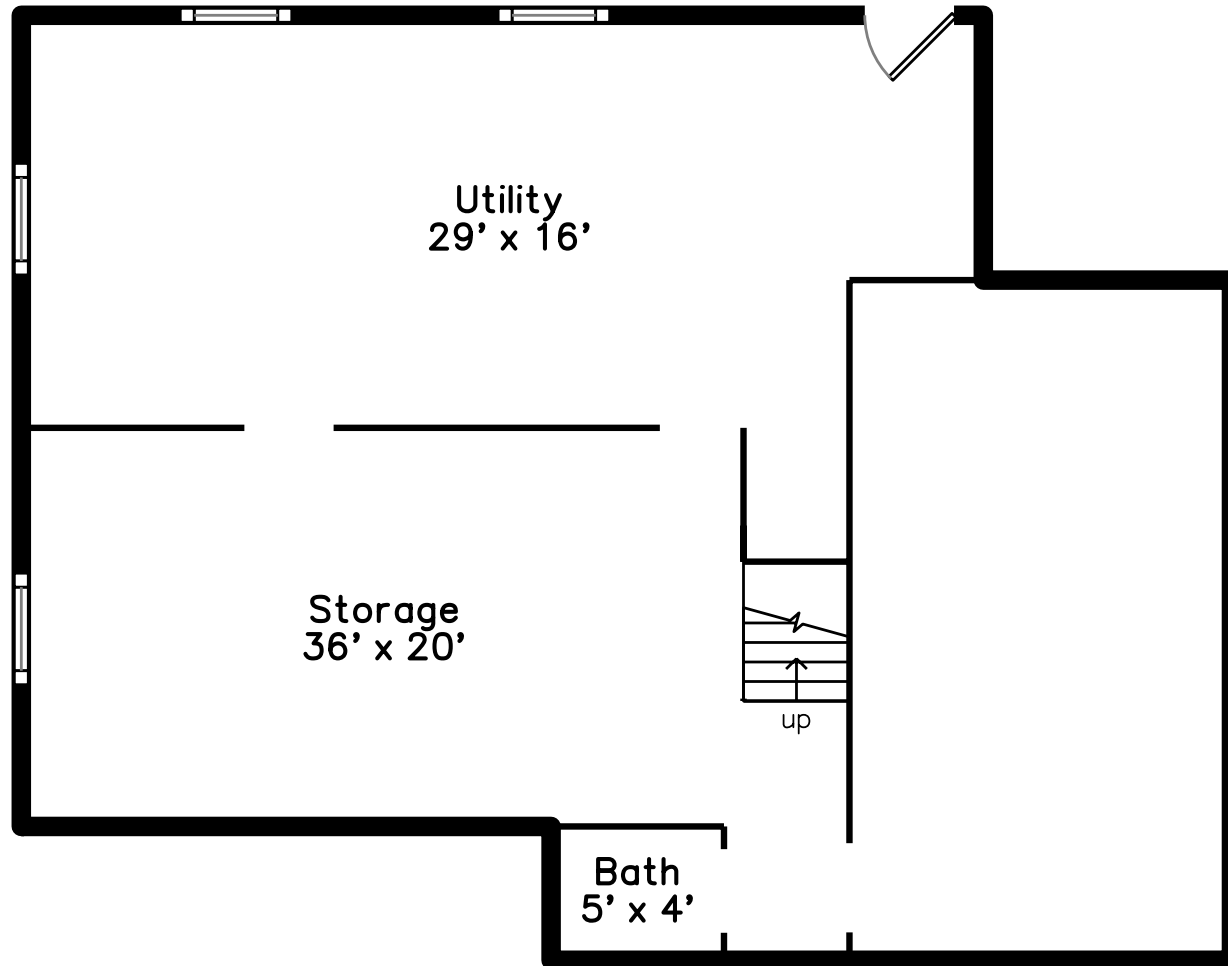

Upper

Main

Basement

**26 C Street
Belmont, MA 02478**

PicturePlan by  vis-home

Measurements may not be 100% accurate.
Floor plans are provided for convenience only.
Room sizes are not used to calculate area.

Upper

Main

Basement

Outside

Outside

Outside

Back

Back

Living Room

Living Room

Living Room

Dining Room

Dining Room

Kitchen

Kitchen

Kitchen

Bathroom

Utility