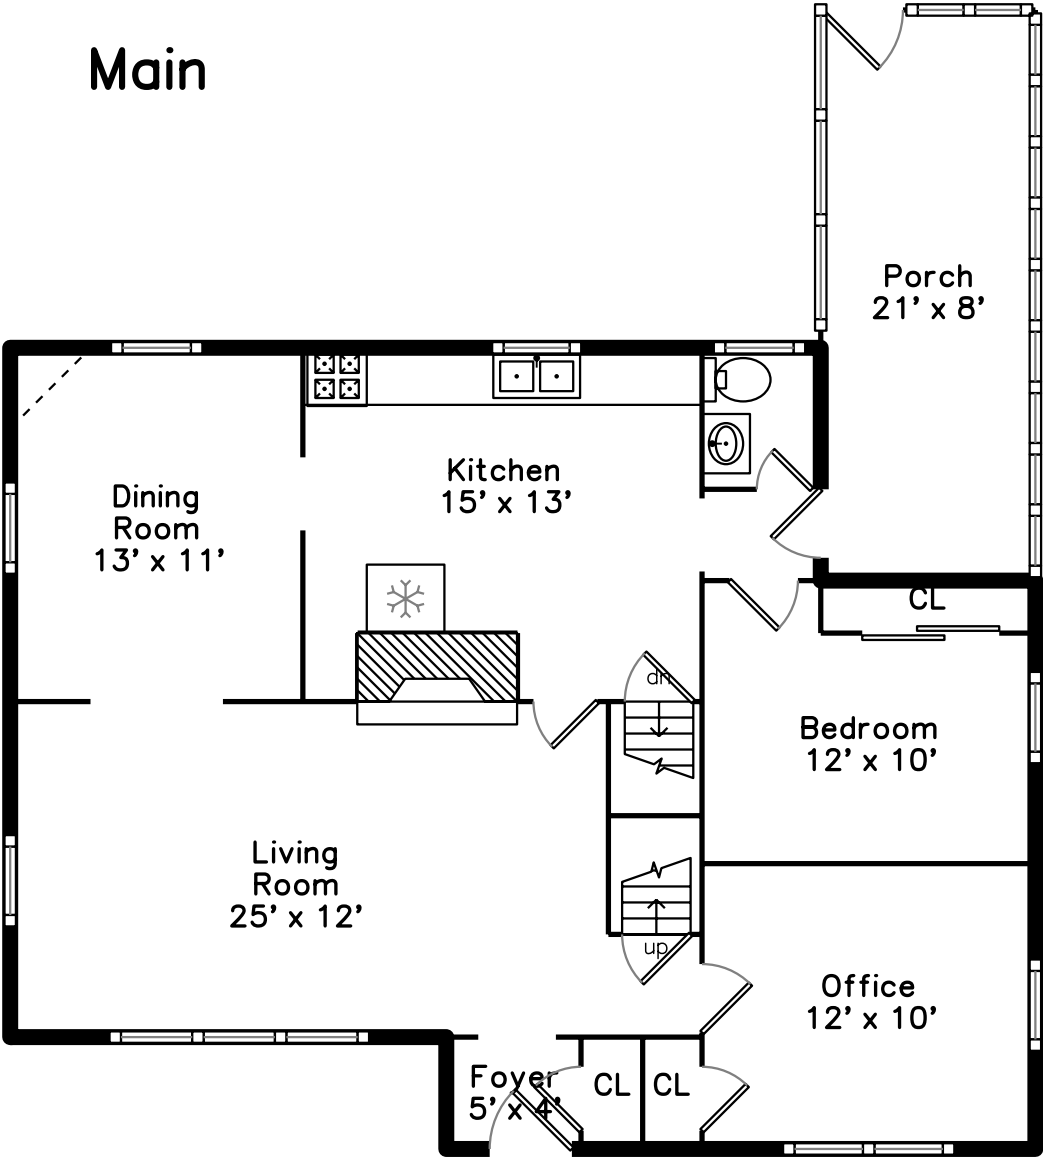

Upper

Main

Basement

**26 C Street
Belmont, MA 02478**

PicturePlan by  vis-home

Measurements may not be 100% accurate.
Floor plans are provided for convenience only.
Room sizes are not used to calculate area.

Upper

Main

Basement

Outside

Outside

Outside

Back

Back

Living Room

Living Room

Living Room

Dining Room

Dining Room

Kitchen

Kitchen

Kitchen

Bedroom

Office

Bathroom

Bedroom

Bedroom

Bedroom

Bedroom

Bedroom