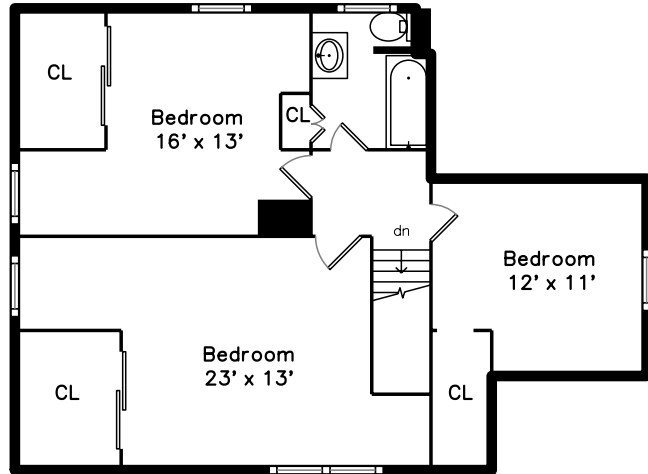

Upper

Main

Basement

**26 C Street
Belmont, MA 02478**

PicturePlan by  vis-home

Measurements may not be 100% accurate.
Floor plans are provided for convenience only.
Room sizes are not used to calculate area.

Upper

Main

Basement

Outside

Outside

Outside

Back

Back

Living Room

Living Room

Living Room

Dining Room

Dining Room

Kitchen

Kitchen

Kitchen

Bedroom

Office

Bathroom

Bedroom

Bedroom

Bedroom

Bedroom

Bedroom