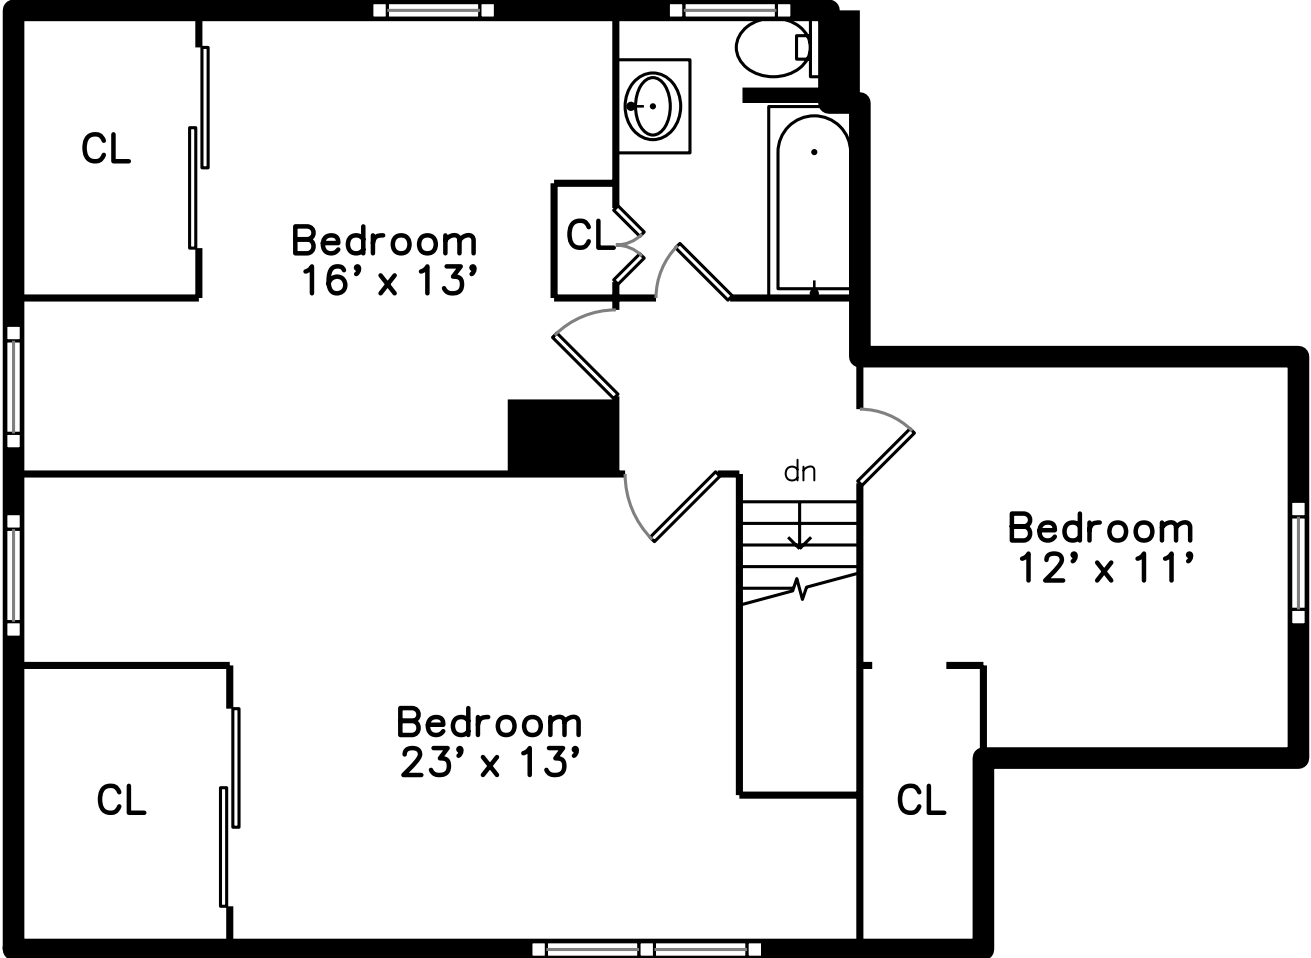

Upper

Main

Basement

**26 C Street
Belmont, MA 02478**

PicturePlan by  vis-home

Measurements may not be 100% accurate.
Floor plans are provided for convenience only.
Room sizes are not used to calculate area.

Upper

Main

Basement

Outside

Outside

Outside

Back

Back

Living Room

Living Room

Living Room

Dining Room

Dining Room

Kitchen

Kitchen

Kitchen

Bedroom

Office

Bathroom

Bedroom

Bedroom

Bedroom

Bedroom

Bedroom