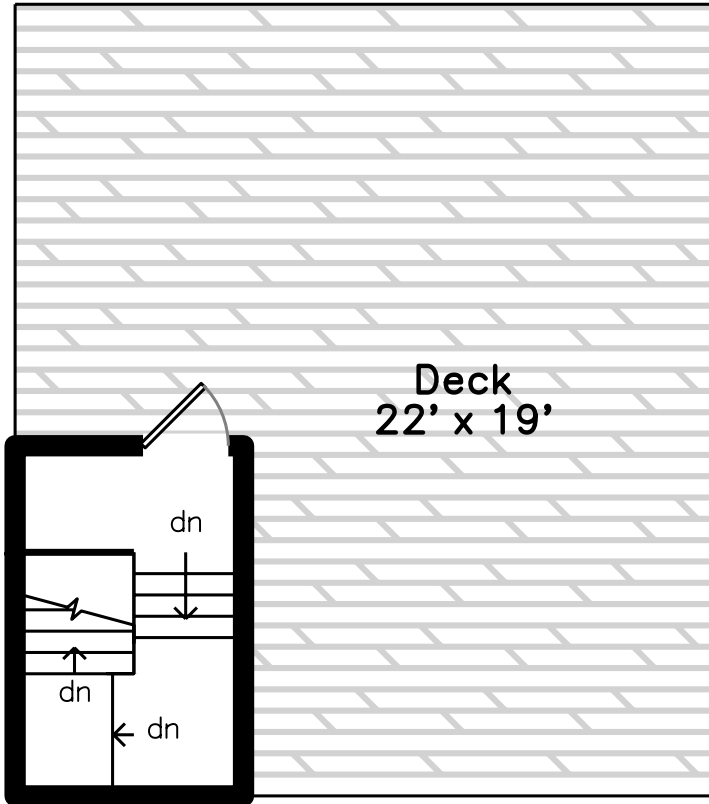

Upper

Main

22 Irving Street #5
Boston, MA 02114

PicturePlan by  vis-home

Measurements may not be 100% accurate.
Floor plans are provided for convenience only.
Room sizes are not used to calculate area.

Upper

Main

Building

Building

Building

Building

Hall

Living Room

Living Room