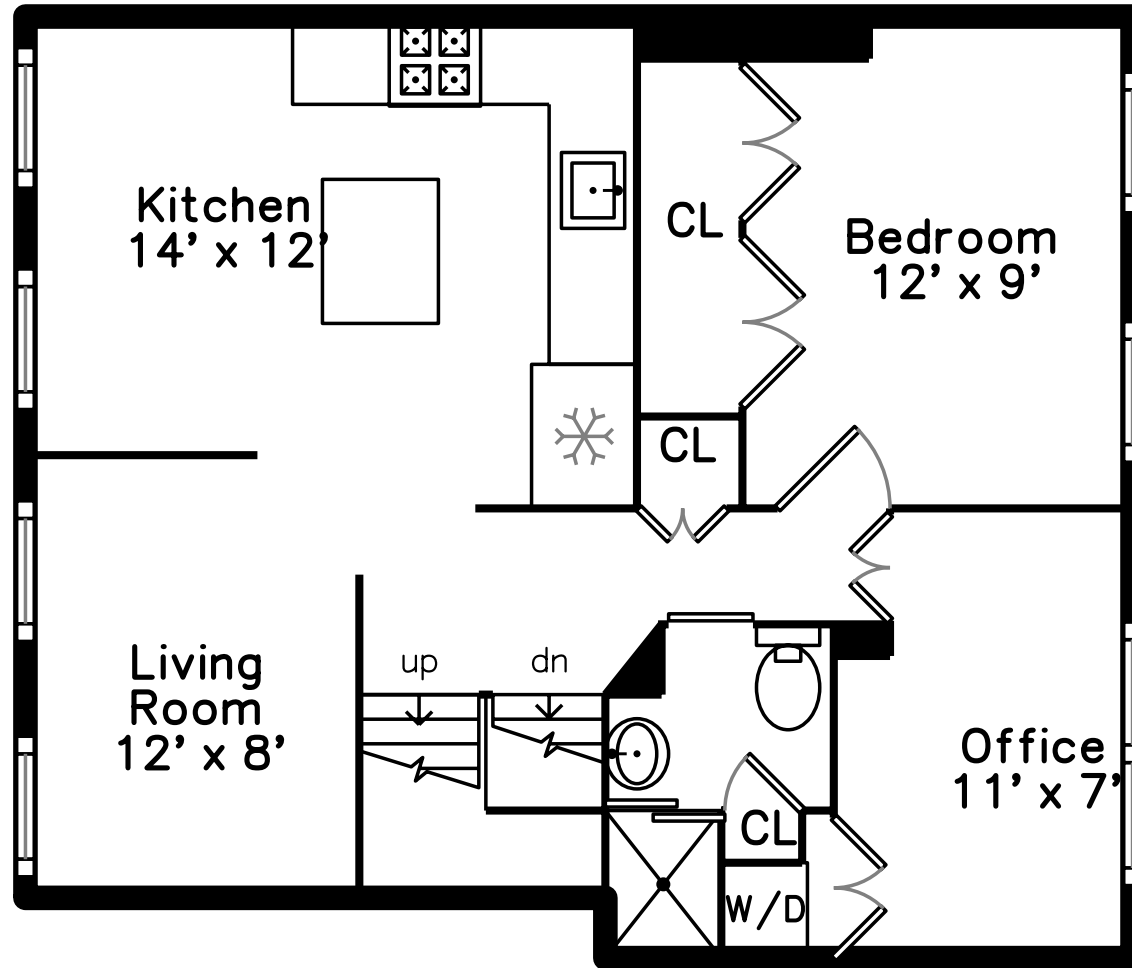

Upper

Main

22 Irving Street #5
Boston, MA 02114

PicturePlan by  vis-home

Measurements may not be 100% accurate.
Floor plans are provided for convenience only.
Room sizes are not used to calculate area.

Upper

Main

Building

Building

Building

Building

Hall

Living Room

Living Room

Kitchen

Kitchen

Kitchen

Kitchen

Kitchen

Bedroom

Bedroom

Office

Office

Office

Bathroom

Deck

Deck

Deck