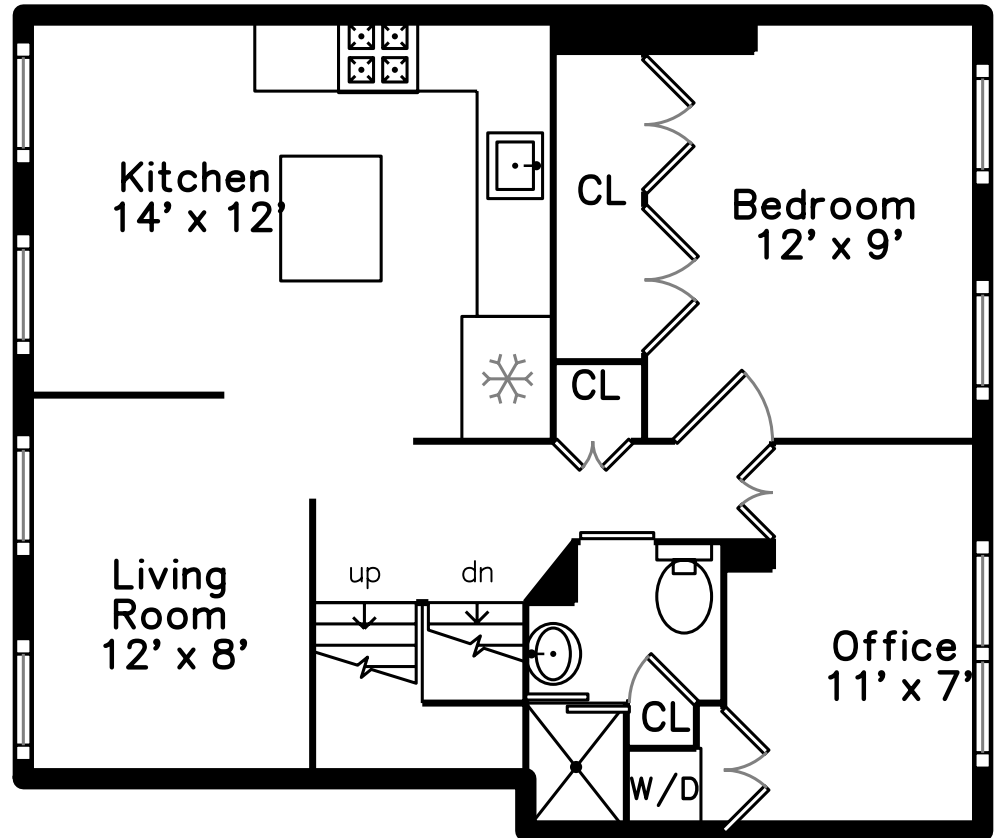

Upper

Main

22 Irving Street #5
Boston, MA 02114

PicturePlan by  vis-home

Measurements may not be 100% accurate.
Floor plans are provided for convenience only.
Room sizes are not used to calculate area.

Upper

Main

Building

Building

Building

Building

Hall

Living Room

Living Room

Kitchen

Kitchen

Kitchen

Kitchen

Kitchen

Bedroom

Bedroom

Office

Office

Office

Bathroom

Deck

Deck

Deck