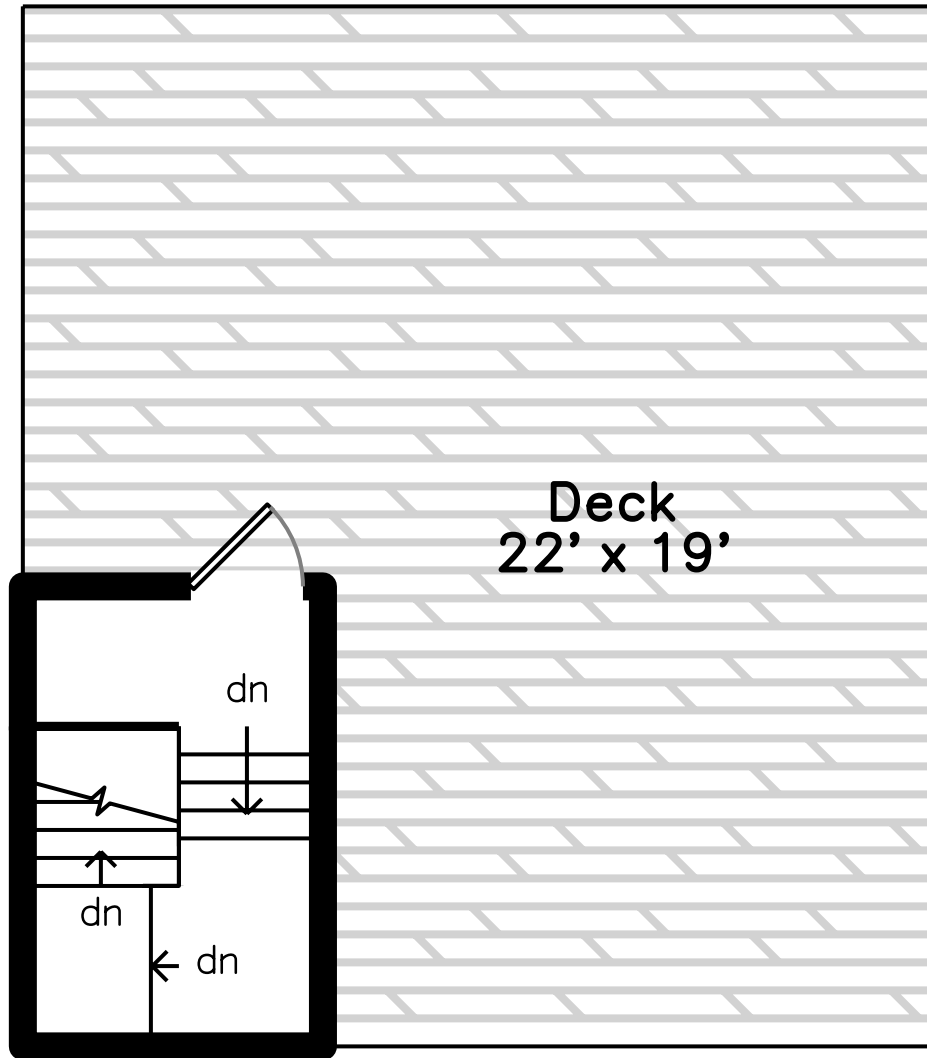

Upper

Main

22 Irving Street #5
Boston, MA 02114

PicturePlan by  vis-home

Measurements may not be 100% accurate.
Floor plans are provided for convenience only.
Room sizes are not used to calculate area.

Upper

Main

Building

Building

Building

Building

Hall

Living Room

Living Room