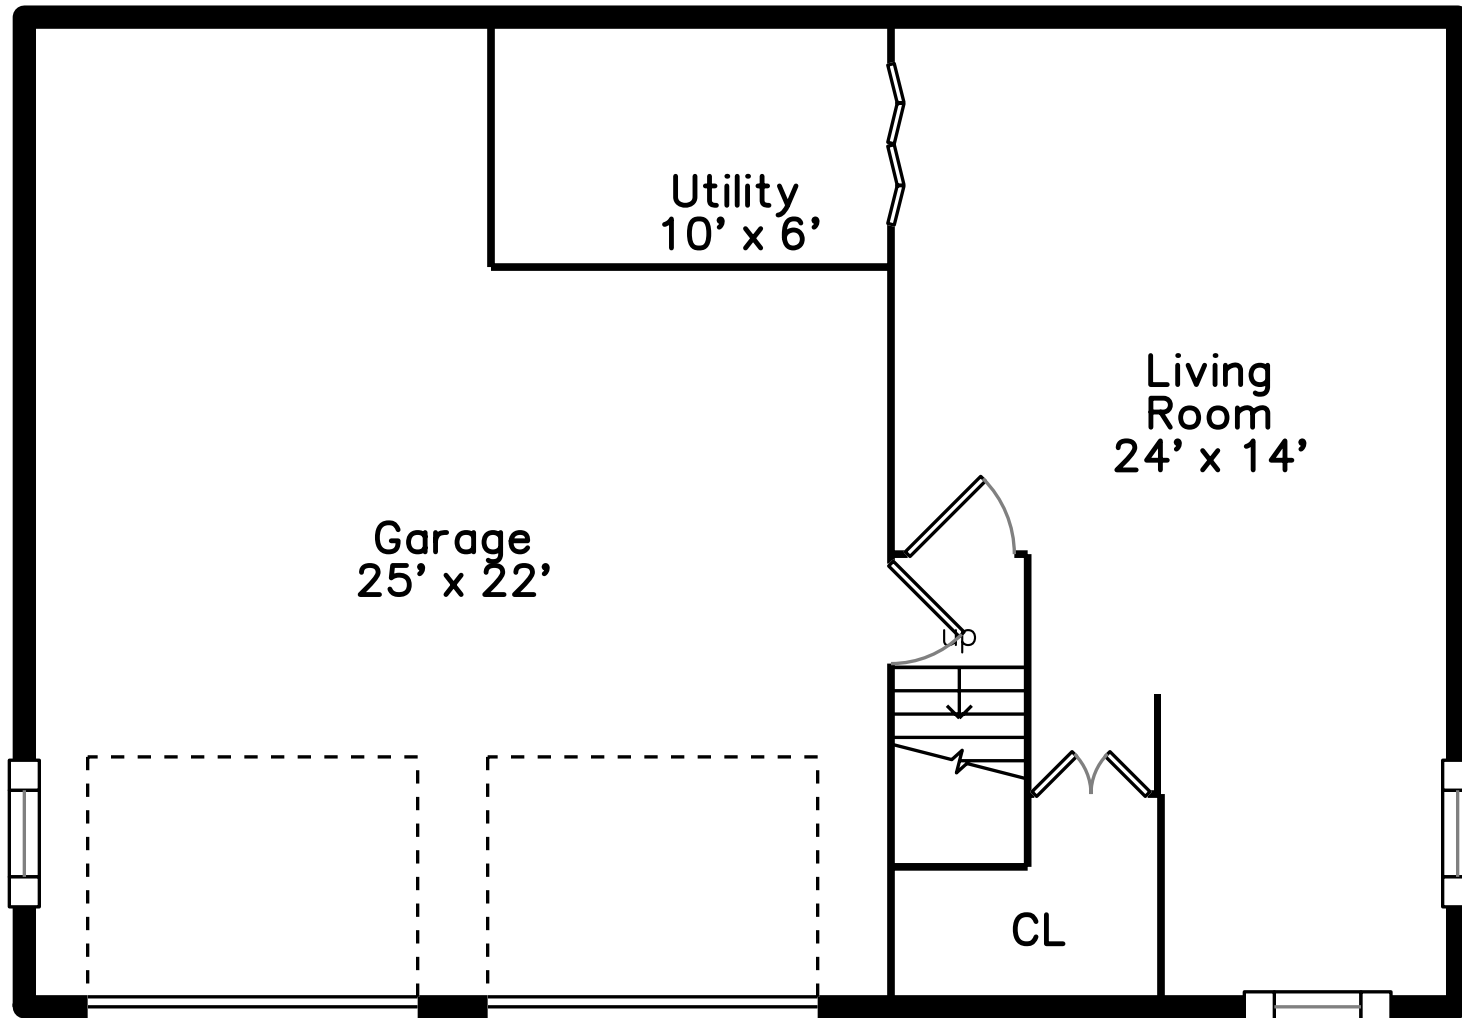

Main

Lower

105 Elm Street
Framingham, MA 01701

PicturePlan by  vis-home

Measurements may not be 100% accurate.
Floor plans are provided for convenience only.
Room sizes are not used to calculate area.

Main

Lower

Outside

Outside

Back

Foyer

Living Room

Living Room

Living Room

Kitchen

Kitchen

Main Bedroom

Main Bedroom

Bedroom

Bedroom

Bedroom

Bedroom

Bathroom

Living Room

Living Room

Living Room