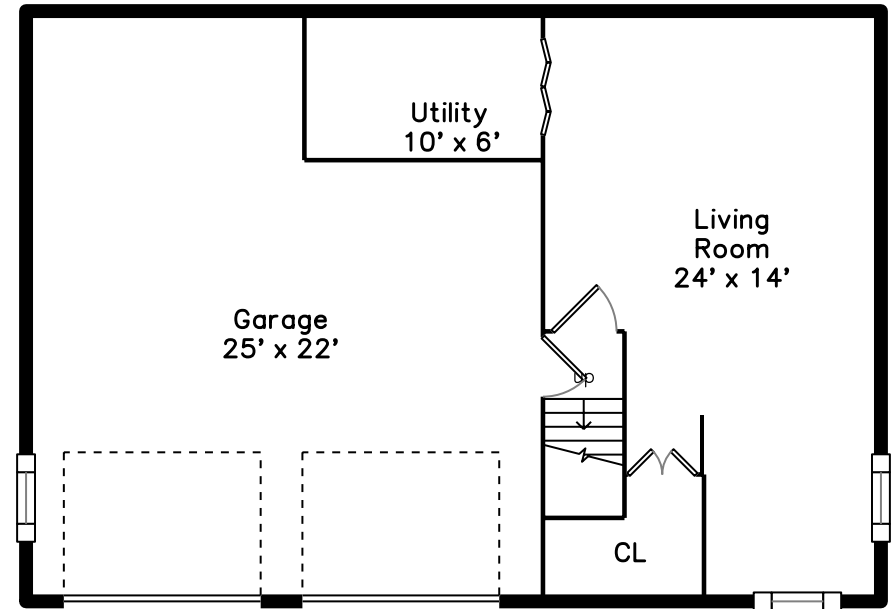

Main

Lower

105 Elm Street
Framingham, MA 01701

PicturePlan by  vis-home

Measurements may not be 100% accurate.
Floor plans are provided for convenience only.
Room sizes are not used to calculate area.

Main

Lower

Outside

Outside

Back

Foyer

Living Room

Living Room

Living Room

Kitchen

Kitchen

Main Bedroom

Main Bedroom

Bedroom

Bedroom

Bedroom

Bedroom