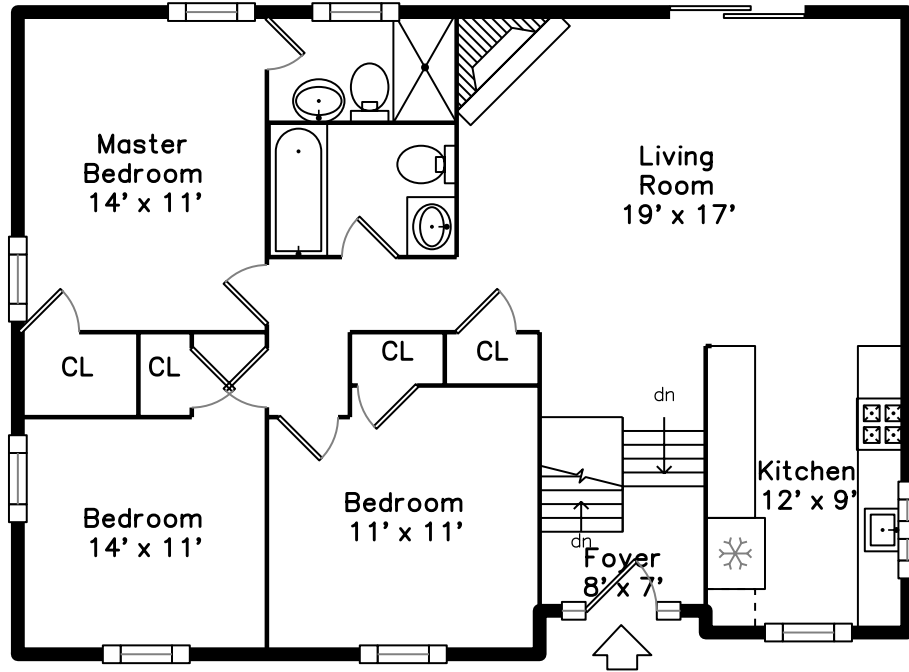

Main

Lower

105 Elm Street
Framingham, MA 01701

PicturePlan by  vis-home

Measurements may not be 100% accurate.
Floor plans are provided for convenience only.
Room sizes are not used to calculate area.

Main

Lower

Outside

Outside

Back

Foyer

Living Room

Living Room

Living Room

Kitchen

Kitchen

Main Bedroom

Main Bedroom

Bedroom

Bedroom

Bedroom

Bedroom

Bathroom

Living Room

Living Room

Living Room