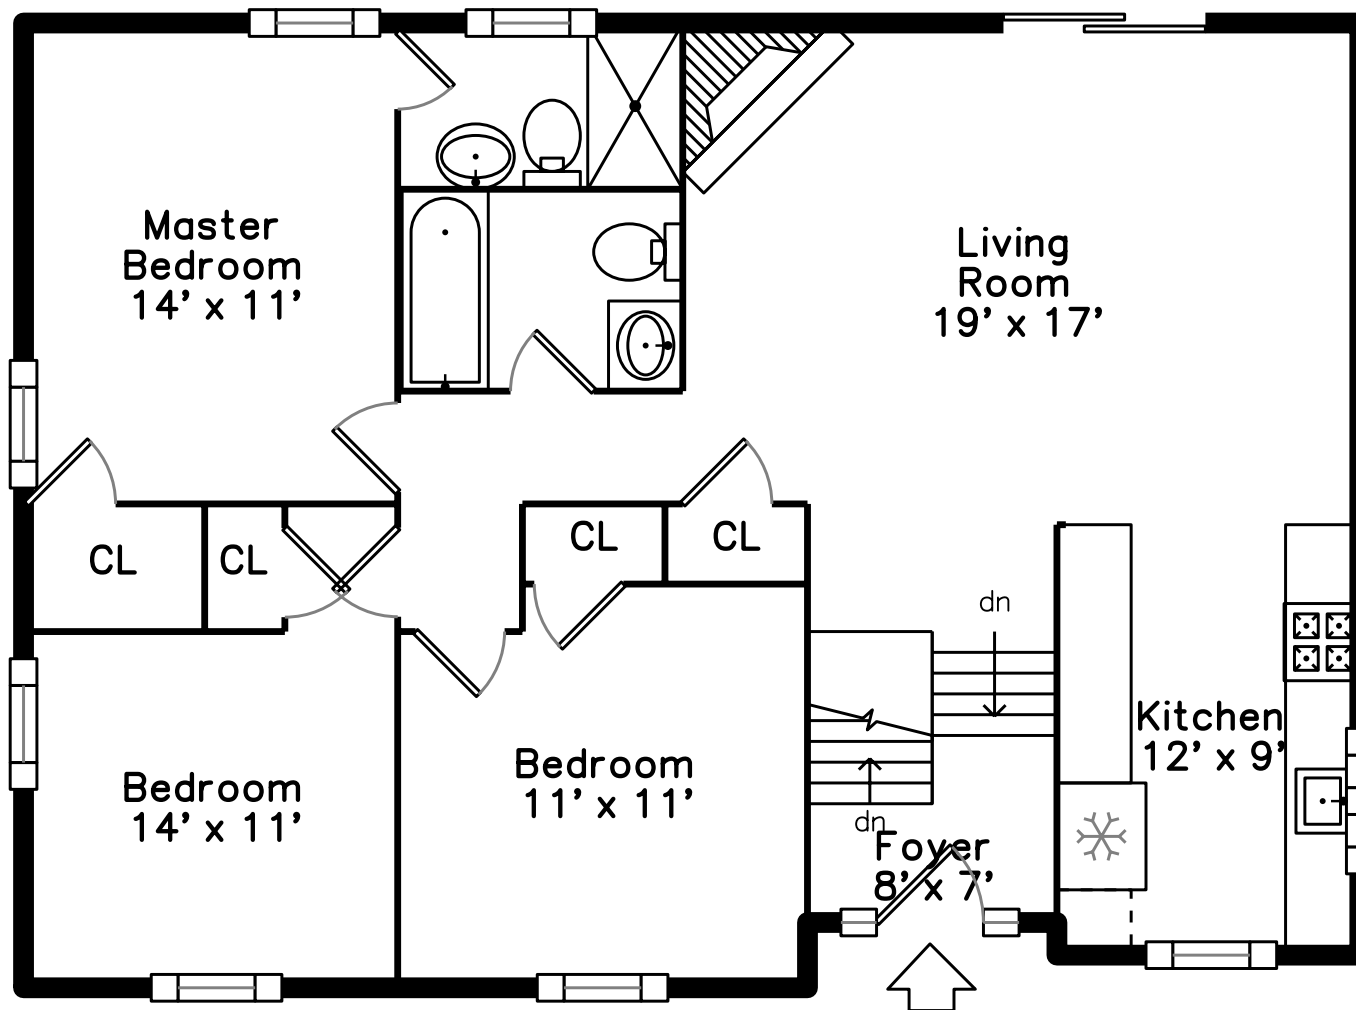

Main

Lower

105 Elm Street
Framingham, MA 01701

PicturePlan by  vis-home

Measurements may not be 100% accurate.
Floor plans are provided for convenience only.
Room sizes are not used to calculate area.

Main

Lower

Outside

Outside

Back

Foyer

Living Room

Living Room

Living Room

Kitchen

Kitchen

Main Bedroom

Main Bedroom

Bedroom

Bedroom

Bedroom

Bedroom

Bathroom

Living Room

Living Room

Living Room