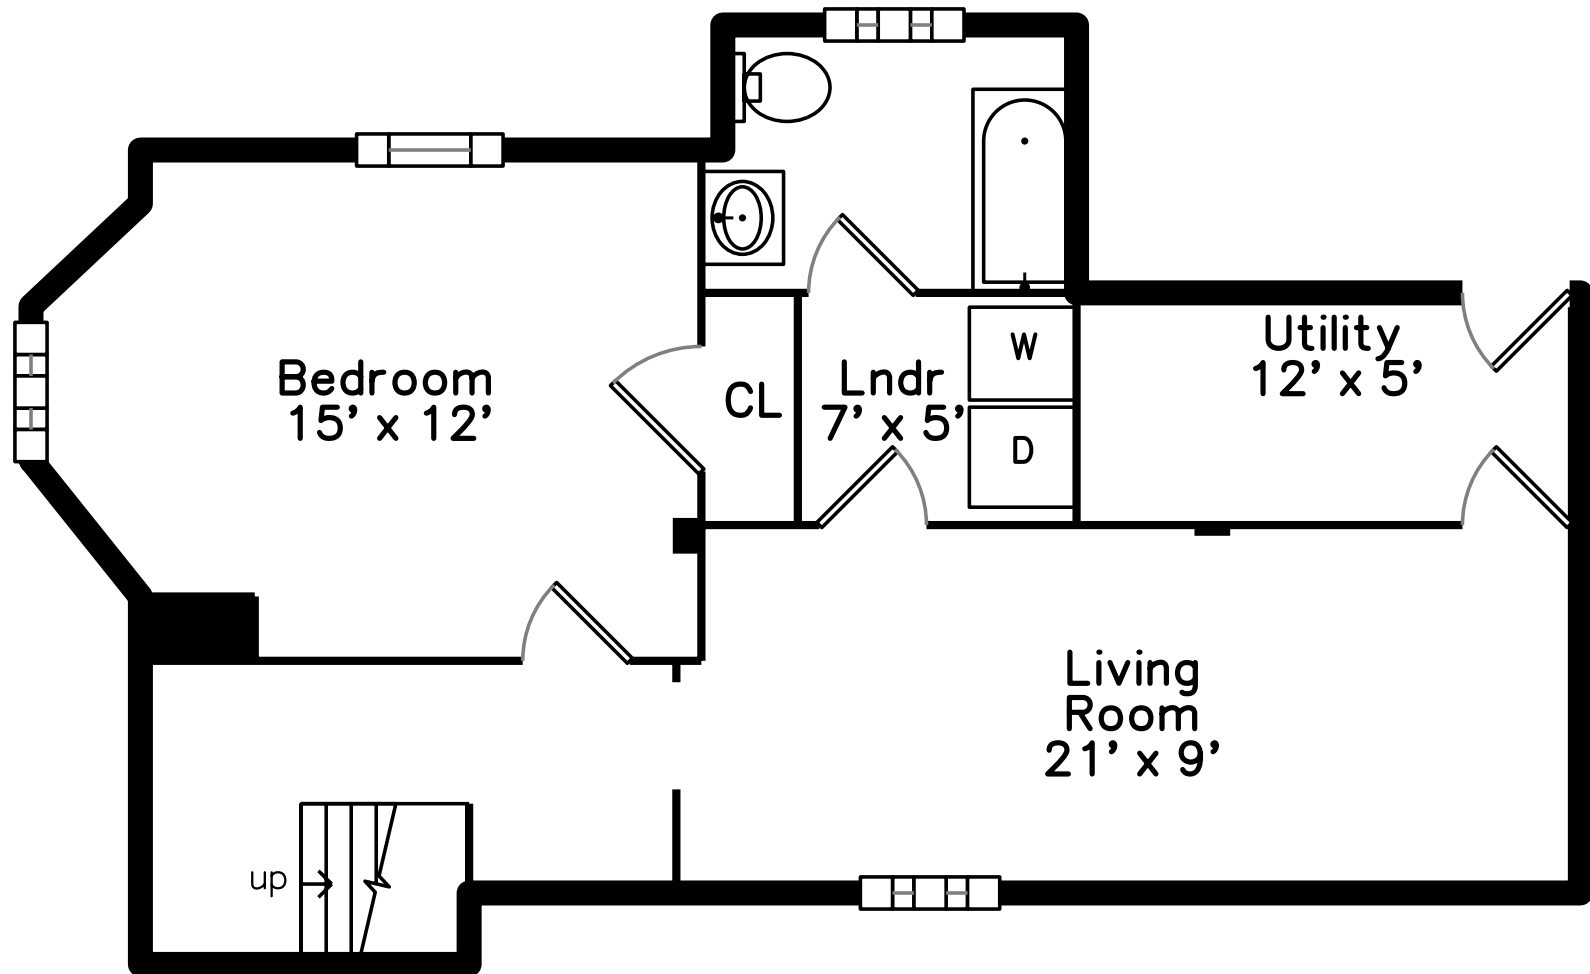

### Lower

36 Trull Street #1  
Somerville, MA 02145

PicturePlan by  vis-home

Measurements may not be 100% accurate.  
Floor plans are provided for convenience only.  
Room sizes are not used to calculate area.

# Lower

Outside

Outside

Outside

Outside

Living Room

Living Room

Living Room

Kitchen Dining

Kitchen Dining

Kitchen Dining

Kitchen Dining

Main Bedroom

Main Bedroom

Main Bedroom

Bedroom

Bedroom

Bedroom

Main Bathroom

Main Bathroom

Bathroom

Living Room

Living Room

Living Room