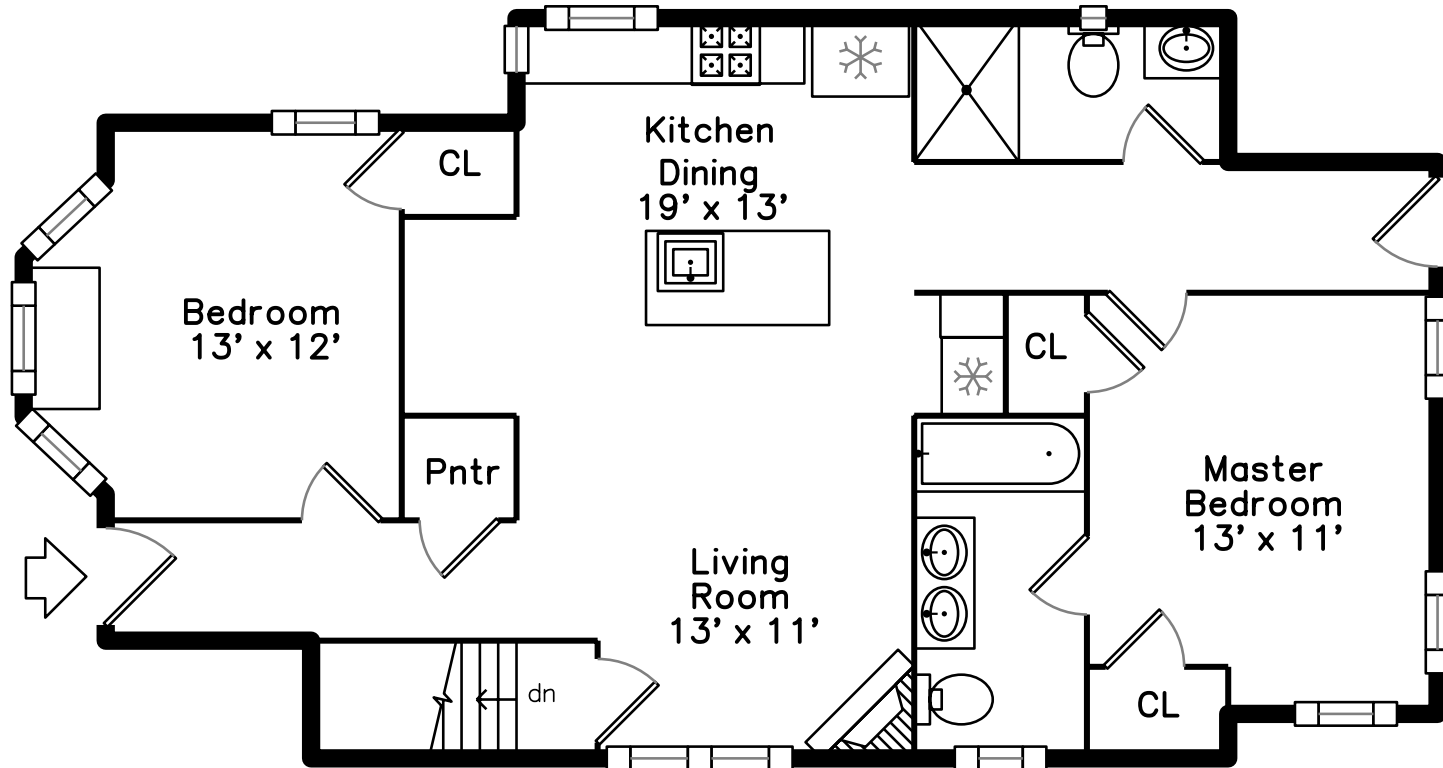

### Lower

36 Trull Street #1  
Somerville, MA 02145

PicturePlan by  vis-home

Measurements may not be 100% accurate.  
Floor plans are provided for convenience only.  
Room sizes are not used to calculate area.

# Lower

Outside

Outside

Outside

Outside

Living Room

Living Room

Living Room

Kitchen Dining

Kitchen Dining

Kitchen Dining

Kitchen Dining

Main Bedroom

Main Bedroom

Main Bedroom

Bedroom

Bedroom

Bedroom

Main Bathroom

Main Bathroom

Bathroom

Living Room

Living Room

Living Room