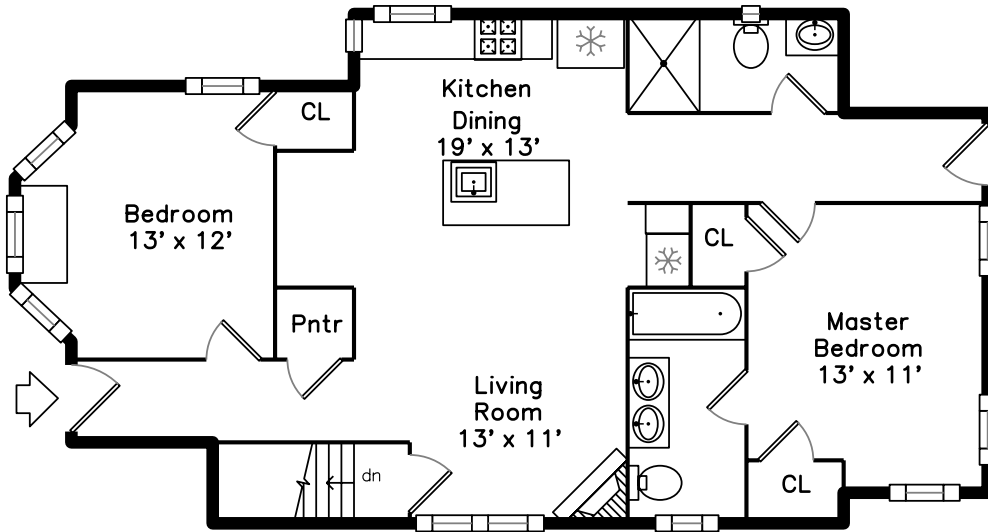

### Main

### Lower

36 Trull Street #1  
Somerville, MA 02145

PicturePlan by  vis-home

Measurements may not be 100% accurate.  
Floor plans are provided for convenience only.  
Room sizes are not used to calculate area.

Kitchen Dining

Kitchen Dining

Kitchen Dining

Kitchen Dining

Main Bedroom

Main Bedroom

Main Bedroom

Bedroom

Bedroom

Bedroom

Main Bathroom

Main Bathroom

Bathroom

Living Room

Living Room

Living Room