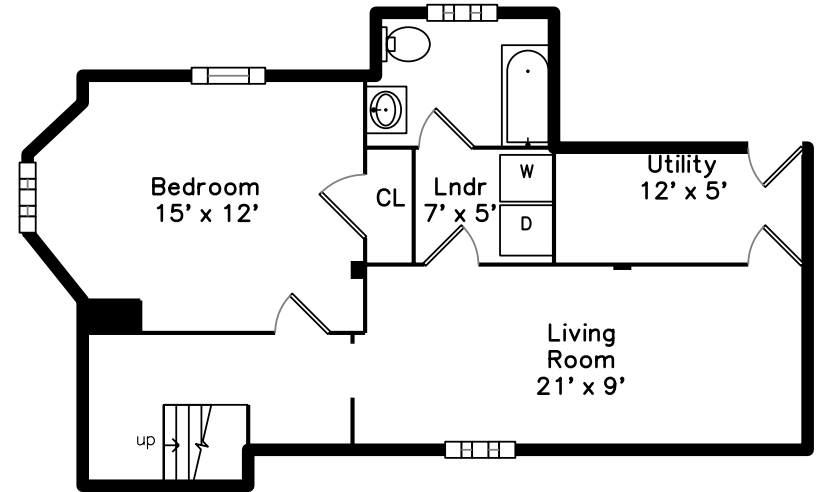

### Main

### Lower

36 Trull Street #1  
Somerville, MA 02145

PicturePlan by  vis-home

Measurements may not be 100% accurate.  
Floor plans are provided for convenience only.  
Room sizes are not used to calculate area.

Kitchen Dining

Kitchen Dining

Kitchen Dining

Kitchen Dining

Main Bedroom

Main Bedroom

Main Bedroom

Bedroom

Bedroom

Bedroom

Main Bathroom

Main Bathroom

Bathroom

Living Room

Living Room

Living Room