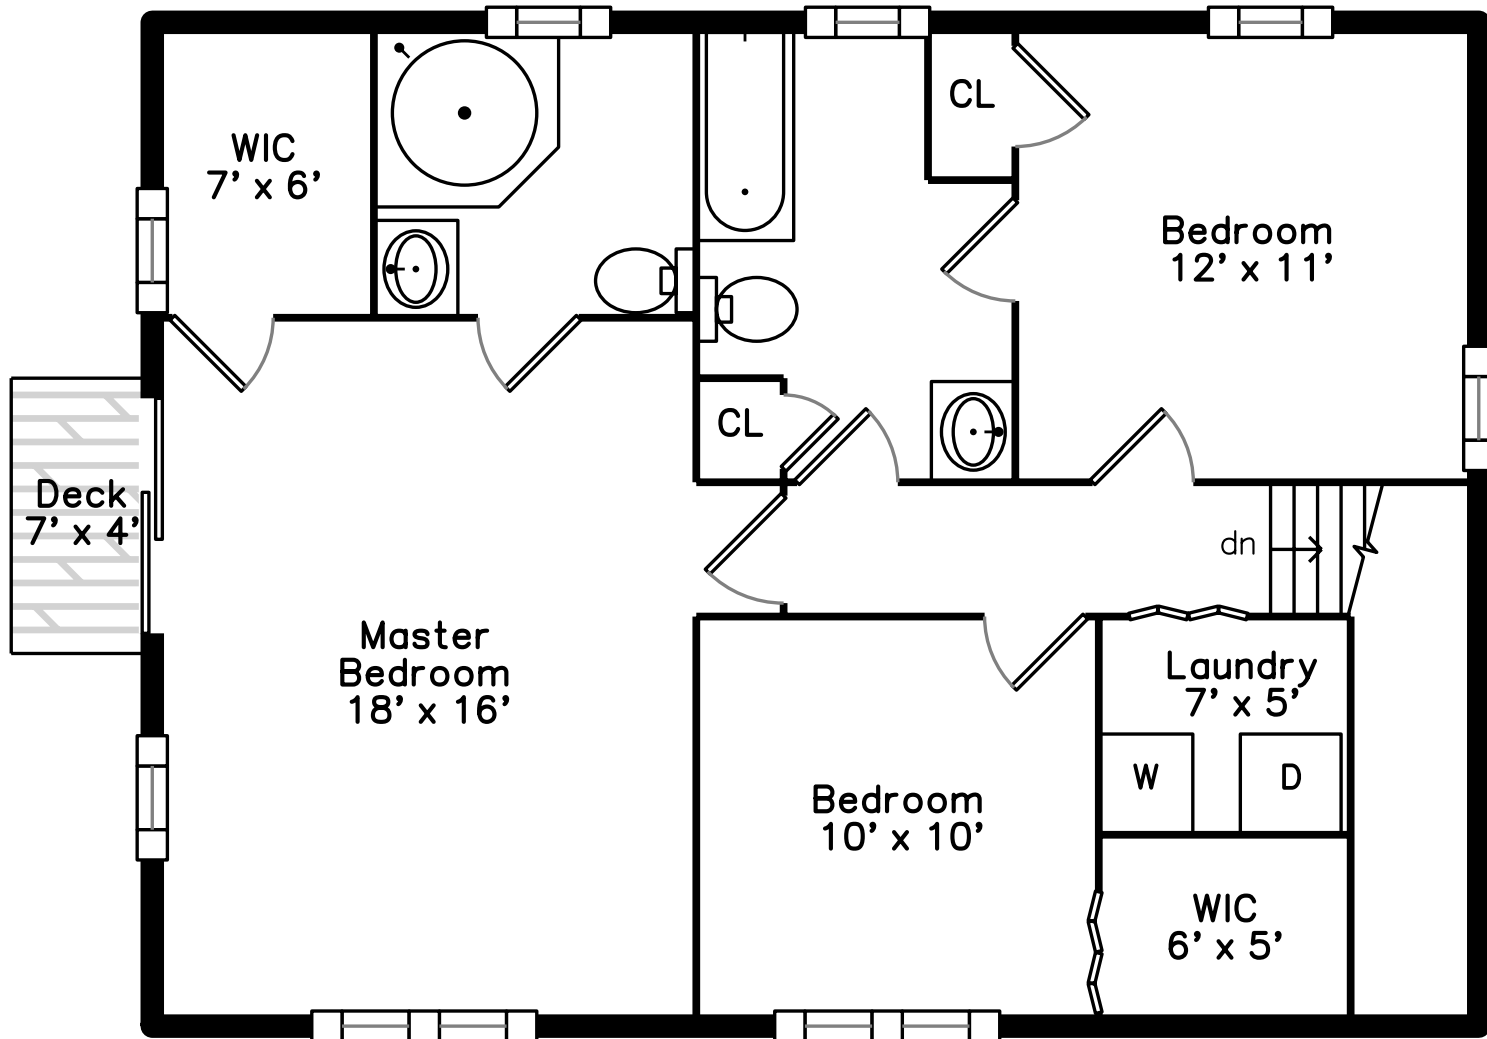

Upper

Main

689 Sea Street
Quincy, MA 02169

PicturePlan by vis-home

Measurements may not be 100% accurate.
Floor plans are provided for convenience only.
Room sizes are not used to calculate area.

Upper

Outside

Living Room

Living Room

Living Room

Dining Room

Dining Room

Kitchen

Kitchen

Kitchen

Bedroom

Bedroom

Bedroom

Bedroom

Bedroom

Bathroom

Bathroom

Main Bedroom

Main Bedroom

Main Bedroom

WalkInCloset

Deck

Main Bathroom

Laundry

Recreation Room

Recreation Room