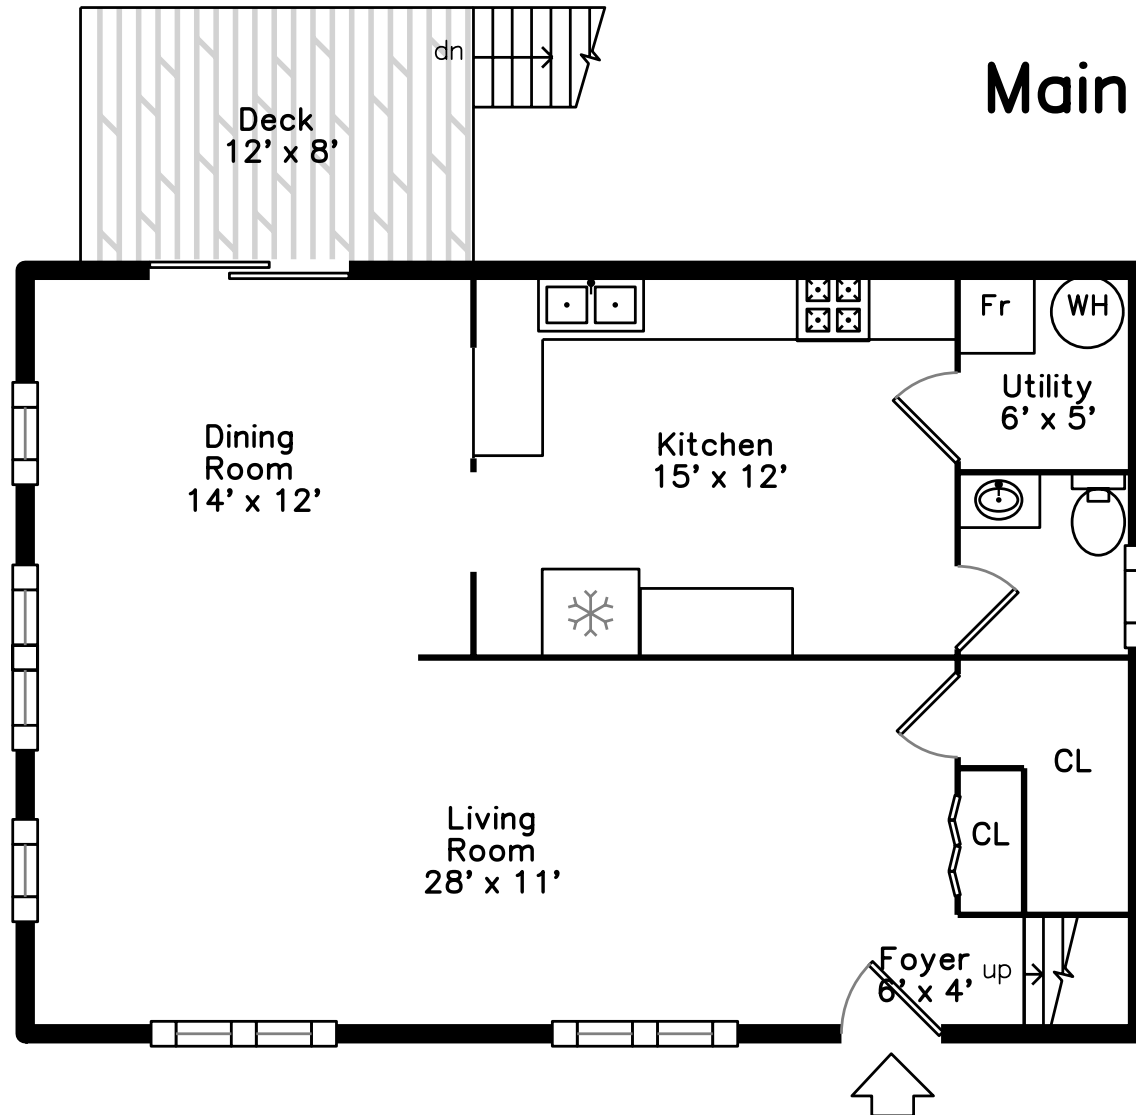

Upper

Main

689 Sea Street
Quincy, MA 02169

PicturePlan by vis-home

Measurements may not be 100% accurate.
Floor plans are provided for convenience only.
Room sizes are not used to calculate area.

Upper

Outside

Outside

Outside

Outside

Outside

Outside

Backyard

Backyard

Living Room

Living Room

Living Room

Living Room

Dining Room

Dining Room

Kitchen

Kitchen

Kitchen

Main Bedroom

Main Bedroom

WalkInCloset

Deck

Main Bathroom

Laundry

Recreation Room

Recreation Room