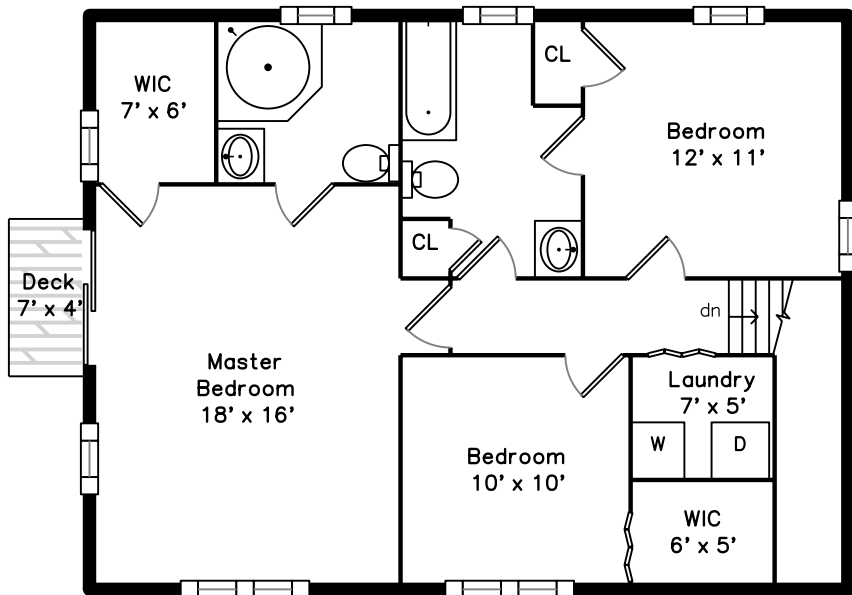

Upper

Main

689 Sea Street
Quincy, MA 02169

PicturePlan by vis-home

Measurements may not be 100% accurate.
Floor plans are provided for convenience only.
Room sizes are not used to calculate area.

Upper

Outside

Living Room

Living Room

Living Room

Dining Room

Dining Room

Kitchen

Kitchen

Kitchen

Bedroom

Bedroom

Bedroom

Bedroom

Bedroom

Bathroom

Bathroom

Main Bedroom

Main Bedroom

Main Bedroom

WalkInCloset

Deck

Main Bathroom

Laundry

Recreation Room

Recreation Room