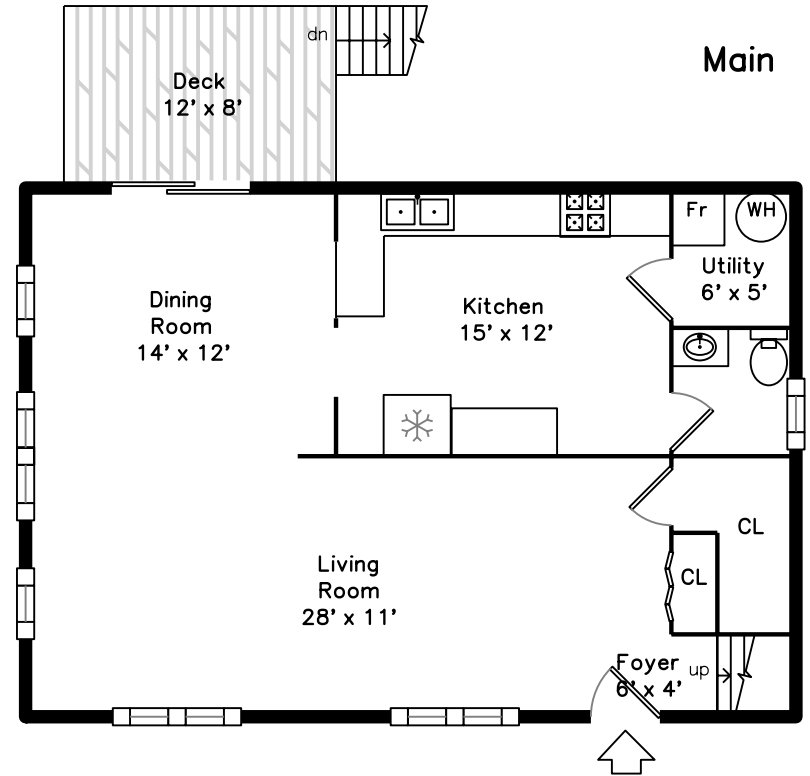

Upper

Main

689 Sea Street
Quincy, MA 02169

PicturePlan by vis-home

Measurements may not be 100% accurate.
Floor plans are provided for convenience only.
Room sizes are not used to calculate area.

Upper

Outside

Outside

Outside

Outside

Outside

Outside

Backyard

Backyard

Living Room

Living Room

Living Room

Living Room

Dining Room

Dining Room

Kitchen

Kitchen

Kitchen

Main Bedroom

Main Bedroom

WalkInCloset

Deck

Main Bathroom

Laundry

Recreation Room

Recreation Room