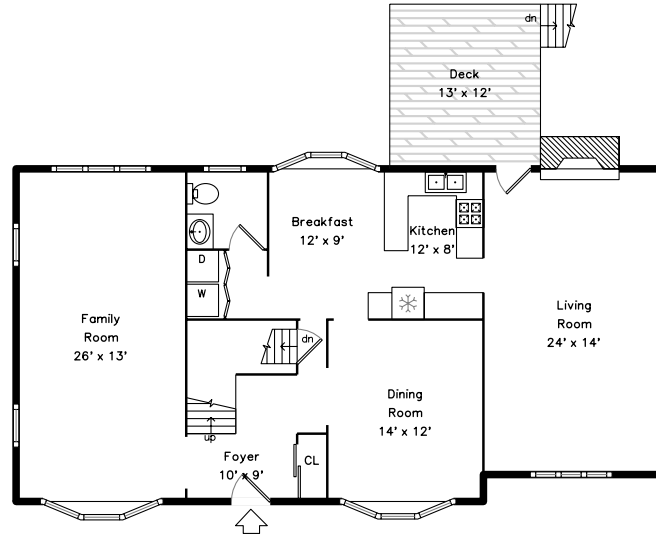

Upper

Main

Basement

81 Briarwood Road
Tewksbury, MA 01876

PicturePlan by  vis-home

Measurements may not be 100% accurate.
Floor plans are provided for convenience only.
Room sizes are not used to calculate area.

Upper

Main

Basement

Outside

Outside

Outside

Outside

Outside

Outside

Outside

Outside

Outside

Foyer

Foyer

Living Room

Living Room

Living Room

Living Room

Living Room

Dining Room

Dining Room

Dining Room

Kitchen

Kitchen