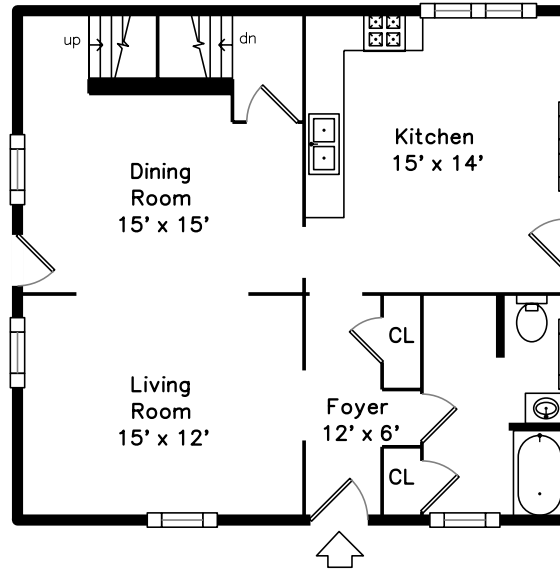

Upper

Main

Basement

505 Fulton Street
Medford, MA 02155

PicturePlan by  vis-home

Measurements may not be 100% accurate.
Floor plans are provided for convenience only.
Room sizes are not used to calculate area.

Back

Back

Back

Back

Park

Living Room

Living Room

Dining Room

Dining Room

Kitchen

Kitchen

Kitchen

Bathroom

Bathroom

Bedroom

Bedroom

Bathroom

Porch