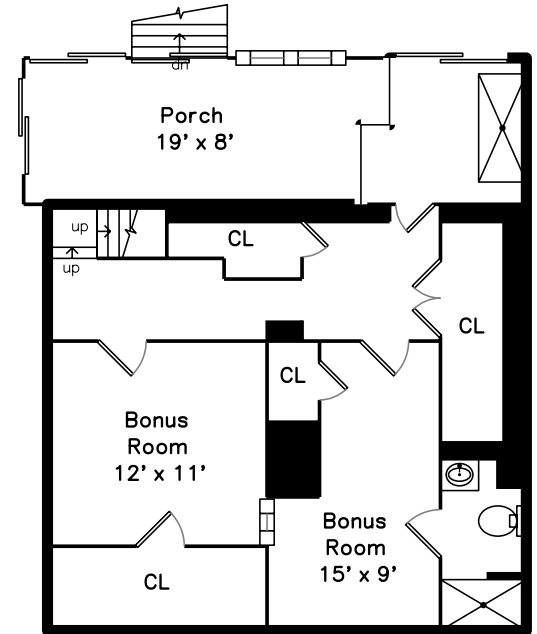

Upper

Main

Basement

505 Fulton Street
Medford, MA 02155

PicturePlan by  vis-home

Measurements may not be 100% accurate.
Floor plans are provided for convenience only.
Room sizes are not used to calculate area.

Upper

Main

Basement

Outside

Community access

Outside

Outside

Outside

Back

Back

Back

Back

Park

Living Room

Living Room

Dining Room

Dining Room

Kitchen

Kitchen

Kitchen

Bathroom

Bathroom

Bedroom

Bedroom