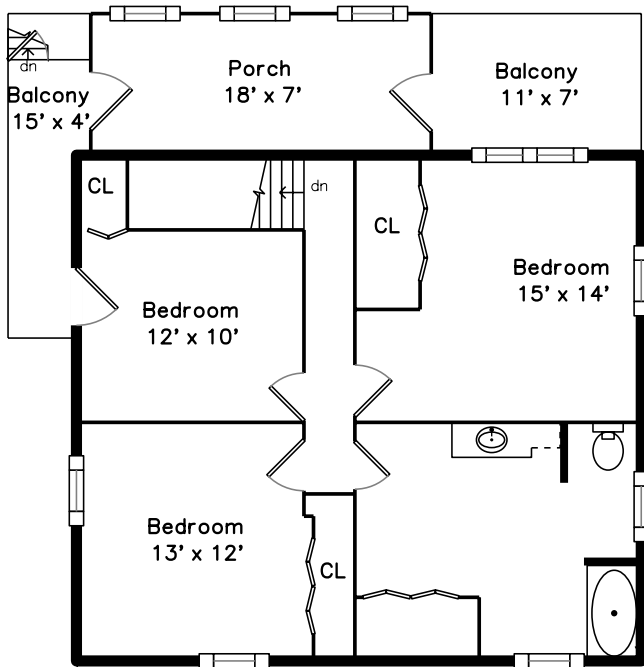

Upper

Main

Basement

505 Fulton Street
Medford, MA 02155

PicturePlan by  vis-home

Measurements may not be 100% accurate.
Floor plans are provided for convenience only.
Room sizes are not used to calculate area.

Upper

Main

Basement

Outside

Community access

Outside

Outside

Outside

Back

Back

Back

Back

Park

Living Room

Living Room

Dining Room

Dining Room

Kitchen

Kitchen

Kitchen

Bathroom

Bathroom

Bedroom

Bedroom