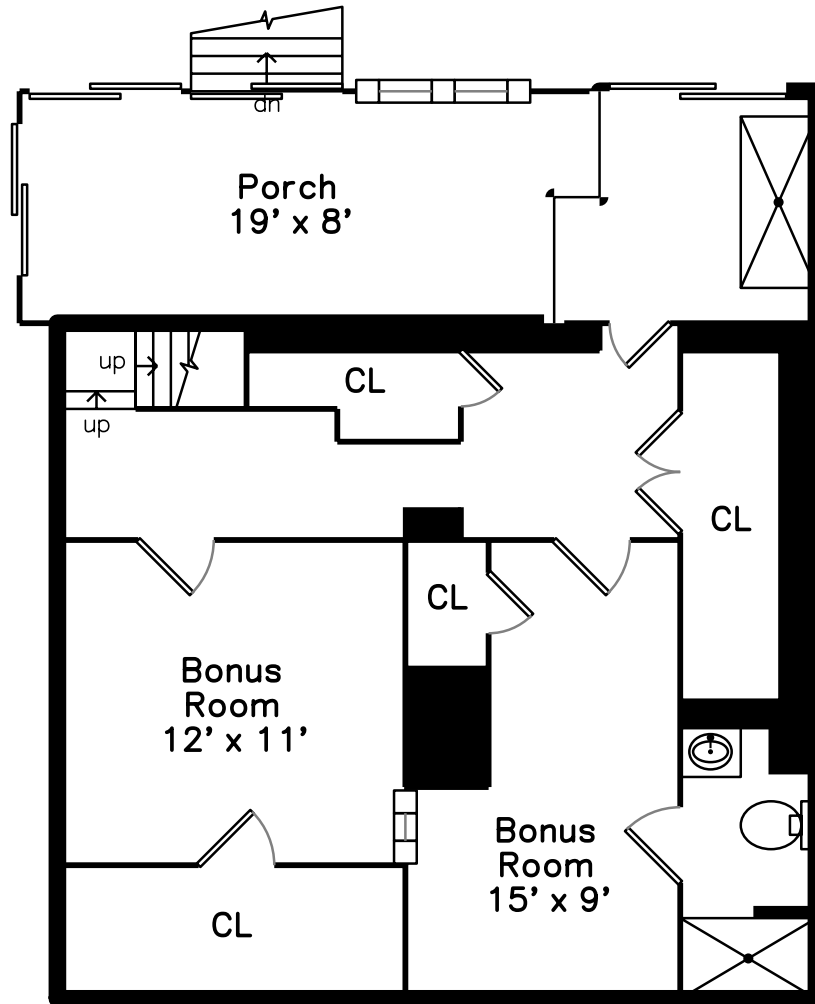

Upper

Main

Basement

505 Fulton Street
Medford, MA 02155

PicturePlan by  vis-home

Measurements may not be 100% accurate.
Floor plans are provided for convenience only.
Room sizes are not used to calculate area.

Upper

Main

Basement

Outside

Community access

Outside

Outside

Outside

Back

Back

Back

Back

Park

Living Room

Living Room

Dining Room

Dining Room

Kitchen

Kitchen

Kitchen

Bathroom

Bathroom

Bedroom

Bedroom