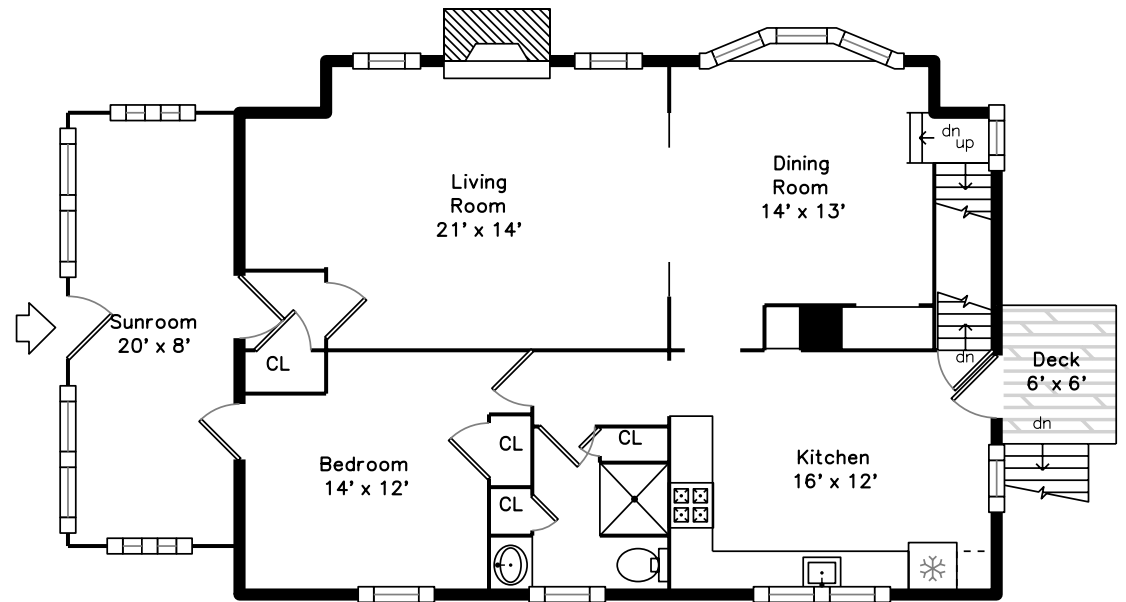

Upper

Bonus Room

Main

30 Brookfield Road
Waltham, MA 02452

PicturePlan by  vis-home

Measurements may not be 100% accurate.
Floor plans are provided for convenience only.
Room sizes are not used to calculate area.

Upper

Main

Bonus Room

Outside

Outside

Outside

Outside

Outside

Outside

Outside

Outside

Outside

Living Room

Living Room

Living Room

Living Room

Living Room

Living Room

Living Room

Living Room

Living Room

Kitchen

Kitchen

Kitchen