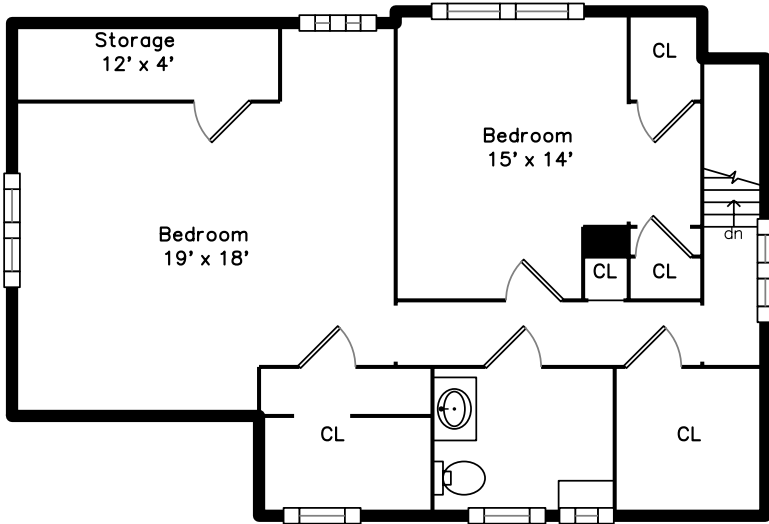

Upper

Bonus Room

Main

30 Brookfield Road
Waltham, MA 02452

PicturePlan by  vis-home

Measurements may not be 100% accurate.
Floor plans are provided for convenience only.
Room sizes are not used to calculate area.

Upper

Main

Bonus Room

Outside

Outside

Outside

Outside

Outside

Outside

Outside

Outside

Outside

Living Room

Living Room

Living Room

Living Room

Living Room

Living Room

Living Room

Living Room

Living Room

Kitchen

Kitchen

Kitchen