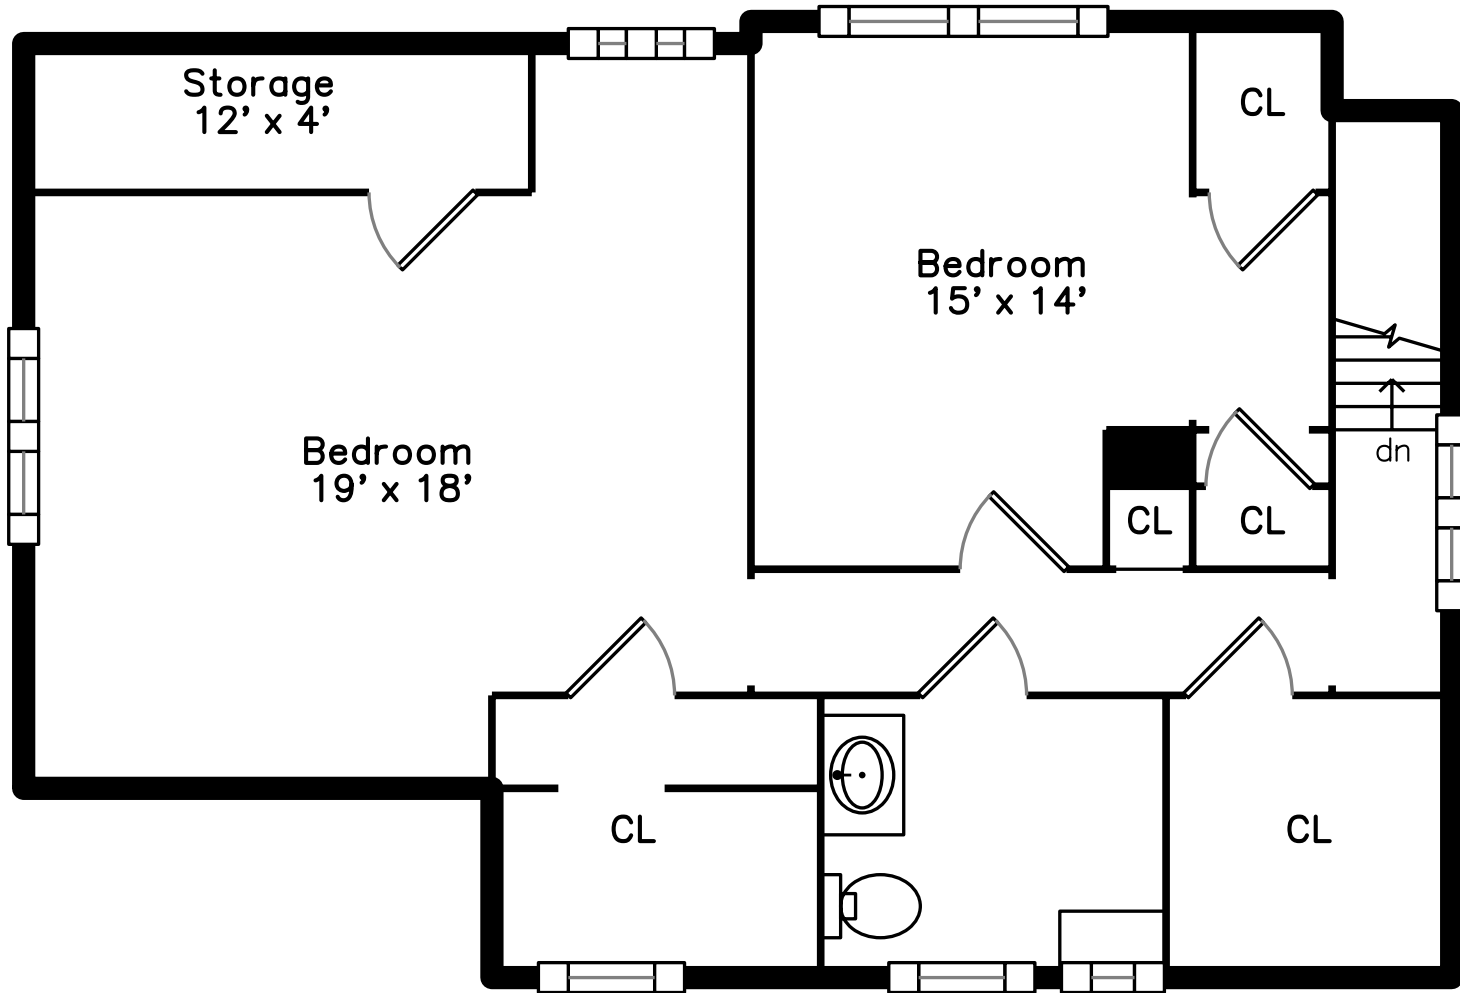

Upper

Bonus Room

Main

30 Brookfield Road
Waltham, MA 02452

PicturePlan by  vis-home

Measurements may not be 100% accurate.
Floor plans are provided for convenience only.
Room sizes are not used to calculate area.

Upper

Main

Bonus Room

Outside

Outside

Outside

Outside

Outside

Outside

Outside

Outside

Outside

Living Room

Living Room

Living Room

Living Room

Living Room

Living Room

Living Room

Living Room

Living Room

Kitchen

Kitchen

Kitchen