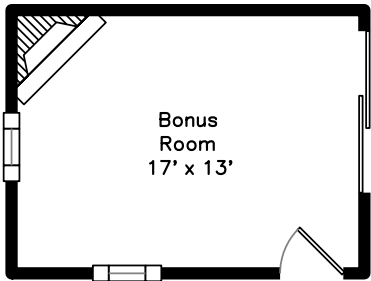

Upper

Bonus Room

Main

30 Brookfield Road
Waltham, MA 02452

PicturePlan by  vis-home

Measurements may not be 100% accurate.
Floor plans are provided for convenience only.
Room sizes are not used to calculate area.

Upper

Main

Bonus Room

Outside

Outside

Outside

Outside

Outside