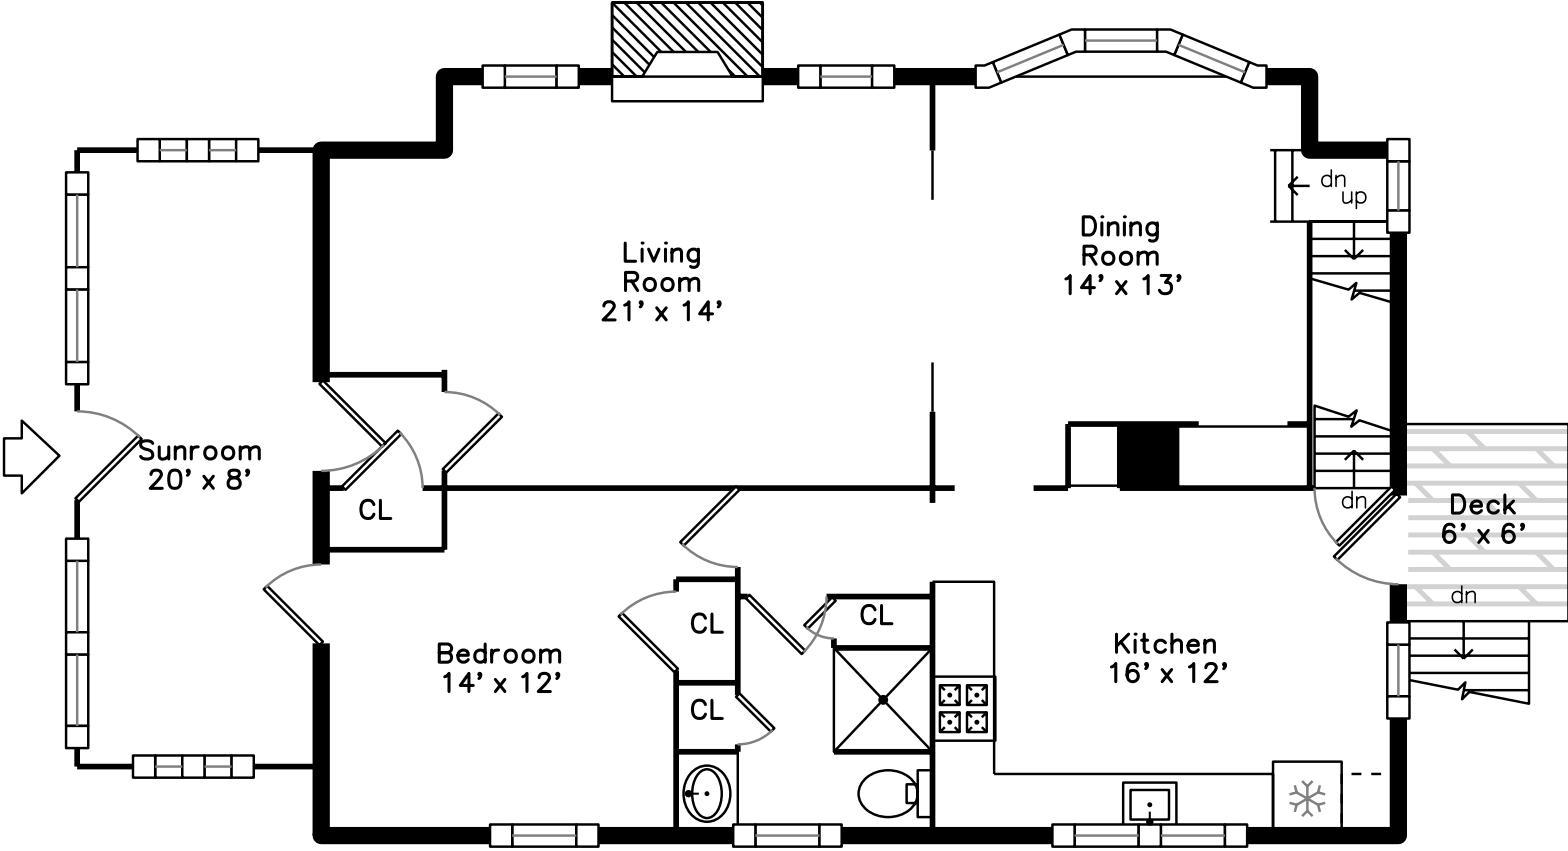

Upper

Bonus Room

Main

30 Brookfield Road
Waltham, MA 02452

PicturePlan by  vis-home

Measurements may not be 100% accurate.
Floor plans are provided for convenience only.
Room sizes are not used to calculate area.

Upper

Main

Bonus Room

Outside

Outside

Outside

Outside

Outside

Outside

Outside

Outside

Outside

Living Room

Living Room

Living Room

Living Room

Living Room

Living Room

Living Room

Living Room

Living Room

Kitchen

Kitchen

Kitchen