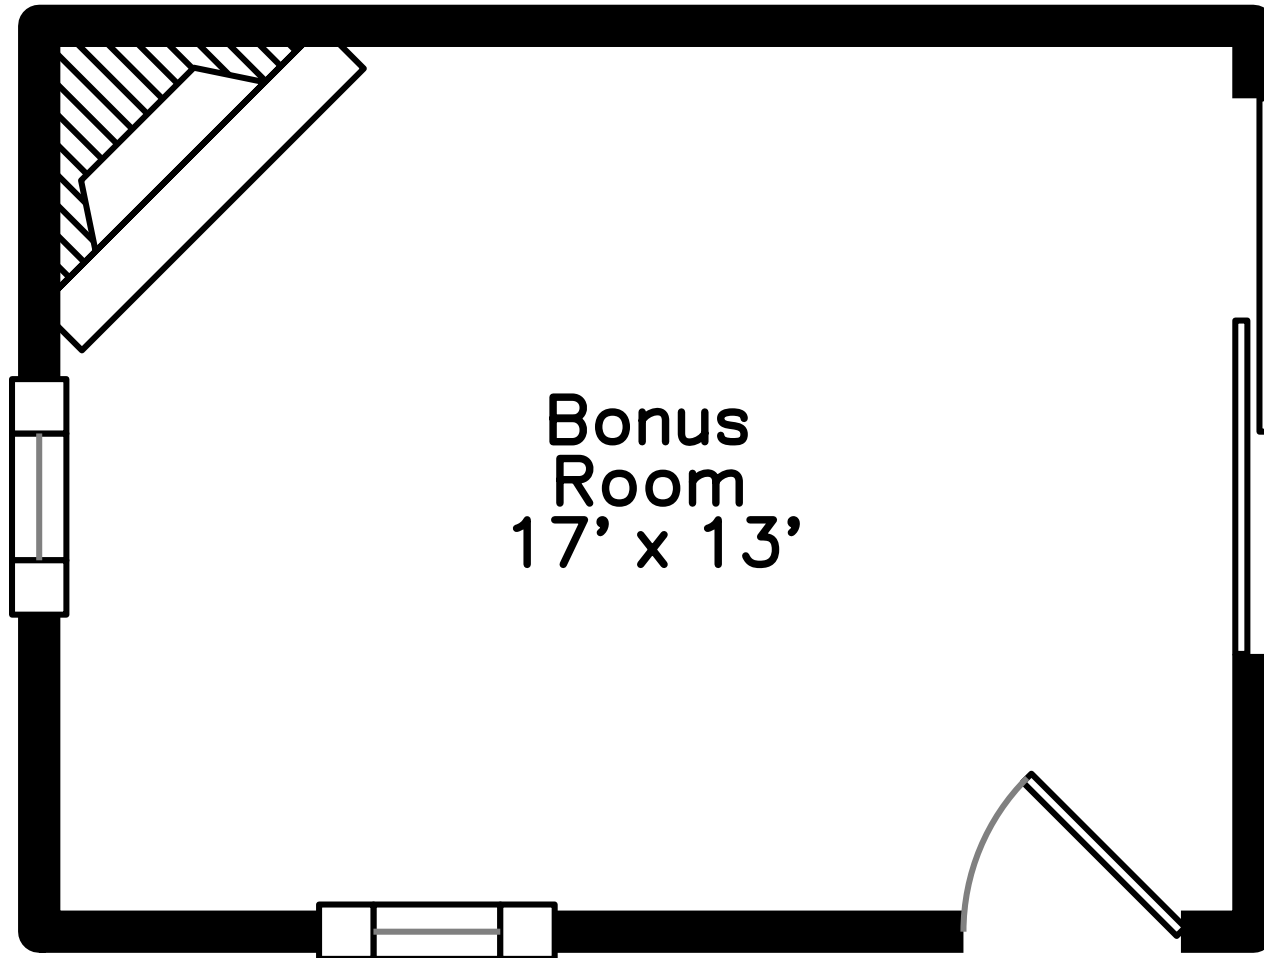

Upper

Bonus Room

Main

30 Brookfield Road
Waltham, MA 02452

PicturePlan by  vis-home

Measurements may not be 100% accurate.
Floor plans are provided for convenience only.
Room sizes are not used to calculate area.

Upper

Main

Bonus Room

Outside

Outside

Outside

Outside

Outside

Outside

Outside

Outside

Outside

Living Room

Living Room

Living Room

Living Room