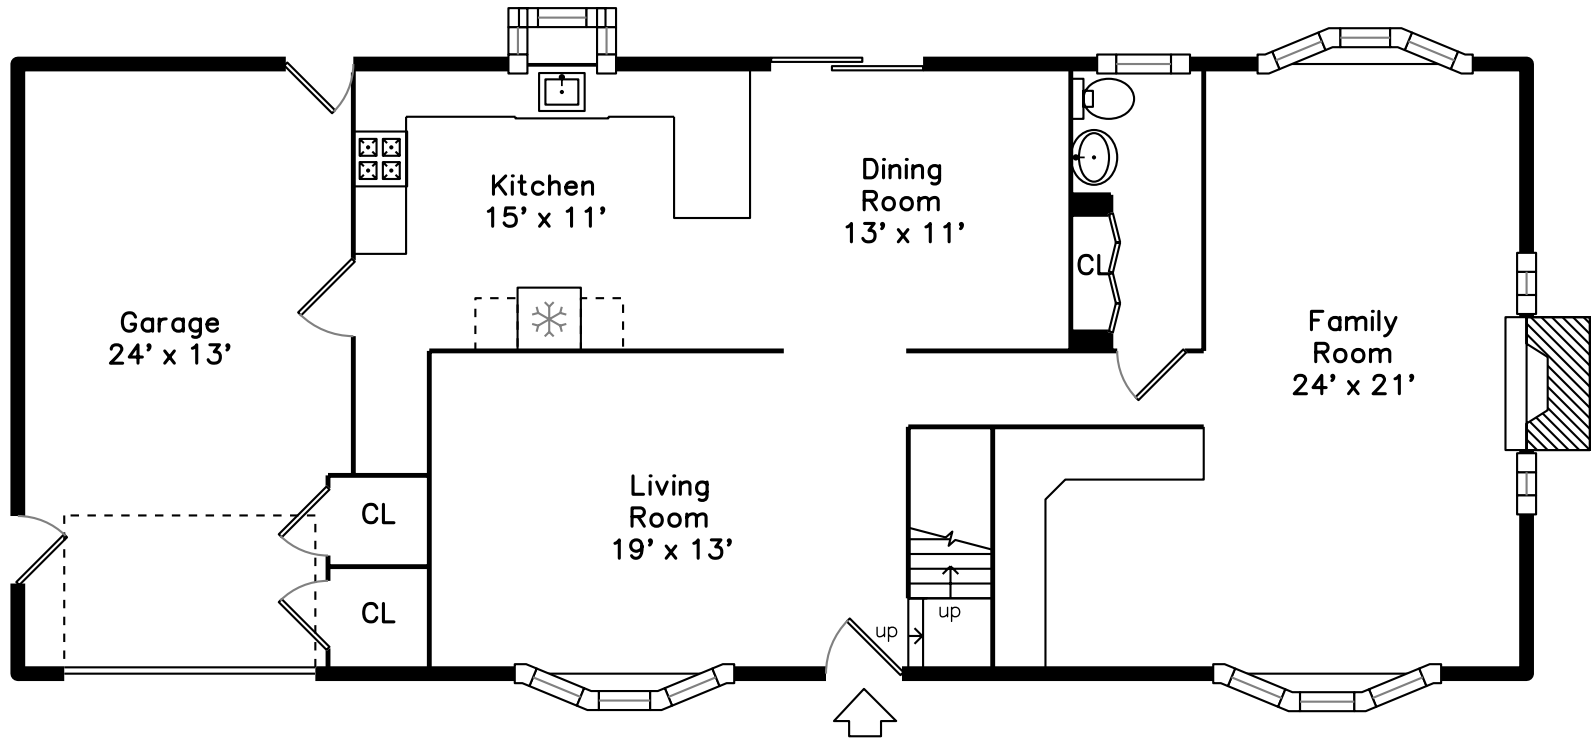

### Main

12 Magnolia Terrace  
Essex County, MA 01960

PicturePlan by  vis-home

Measurements may not be 100% accurate.  
Floor plans are provided for convenience only.  
Room sizes are not used to calculate area.

# Upper

# Main

Outside

Outside

Outside

Living Room

Living Room

Living Room

Living Room

Dining Room

Dining Room

Kitchen

Kitchen

Kitchen

Kitchen

Kitchen

Family Room