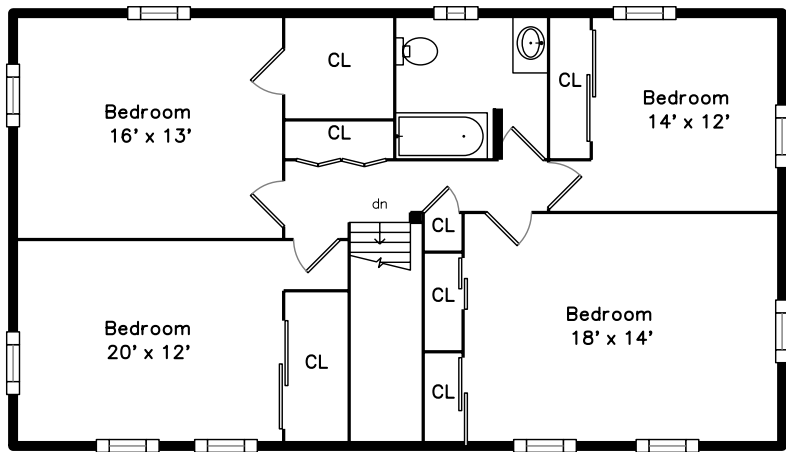

### Upper

### Main

12 Magnolia Terrace  
Essex County, MA 01960

PicturePlan by  vis-home

Measurements may not be 100% accurate.  
Floor plans are provided for convenience only.  
Room sizes are not used to calculate area.

# Upper

# Main

Outside

Outside

Outside

Living Room

Living Room

Living Room

Living Room