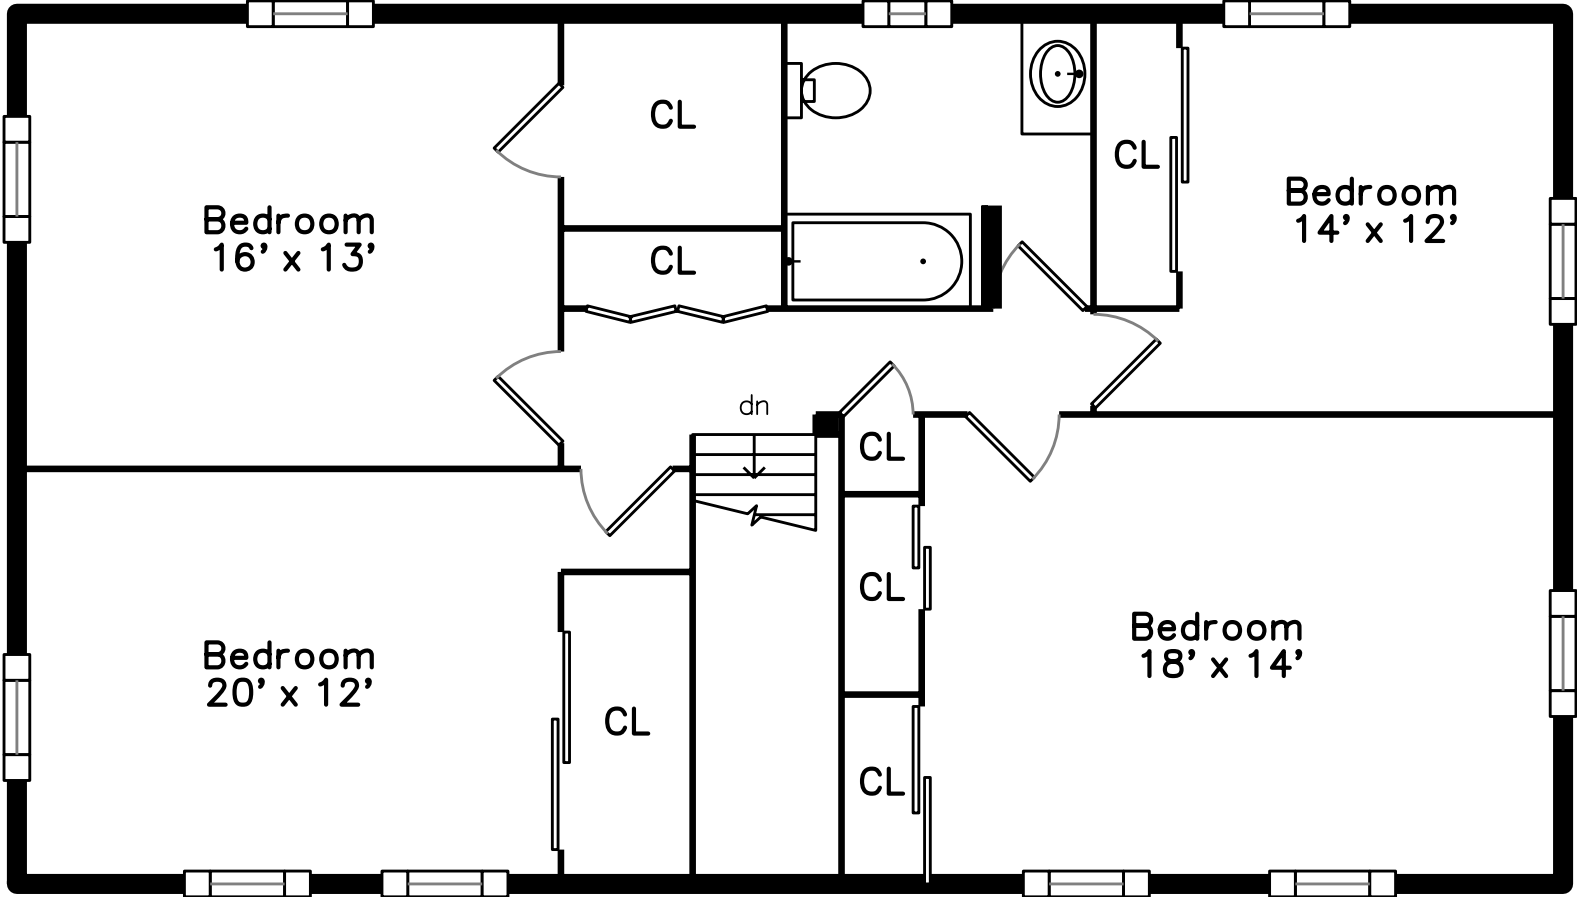

### Main

12 Magnolia Terrace  
Essex County, MA 01960

PicturePlan by  vis-home

Measurements may not be 100% accurate.  
Floor plans are provided for convenience only.  
Room sizes are not used to calculate area.

# Upper

# Main

Outside

Outside

Outside

Living Room

Living Room

Living Room

Living Room

Dining Room

Dining Room

Kitchen

Kitchen

Kitchen

Kitchen

Kitchen

Family Room