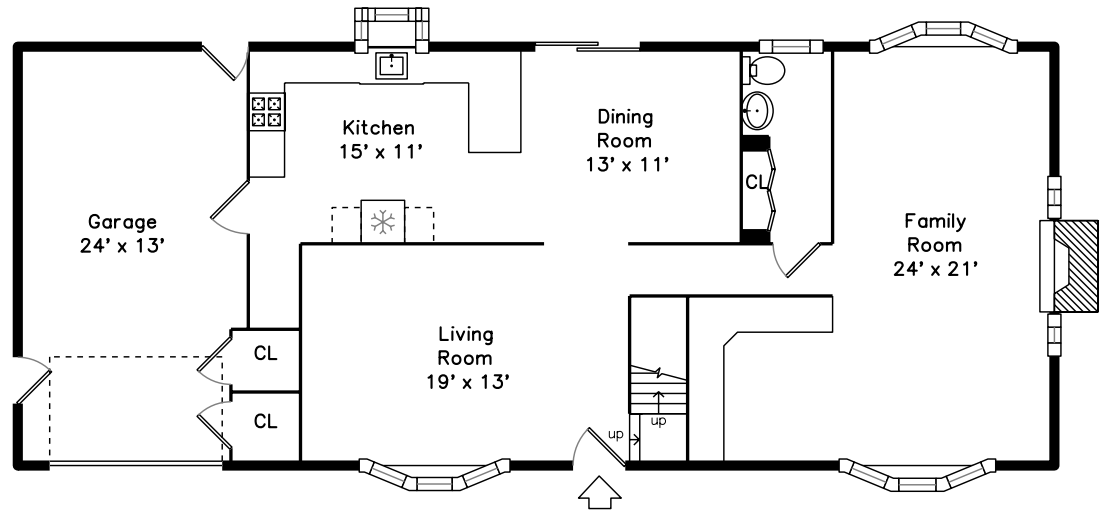

### Upper

### Main

12 Magnolia Terrace  
Essex County, MA 01960

PicturePlan by  vis-home

Measurements may not be 100% accurate.  
Floor plans are provided for convenience only.  
Room sizes are not used to calculate area.

# Main

Outside

Outside

Outside

Living Room

Living Room

Living Room

Living Room

Dining Room

Dining Room

Kitchen

Kitchen

Kitchen

Kitchen

Kitchen

Family Room