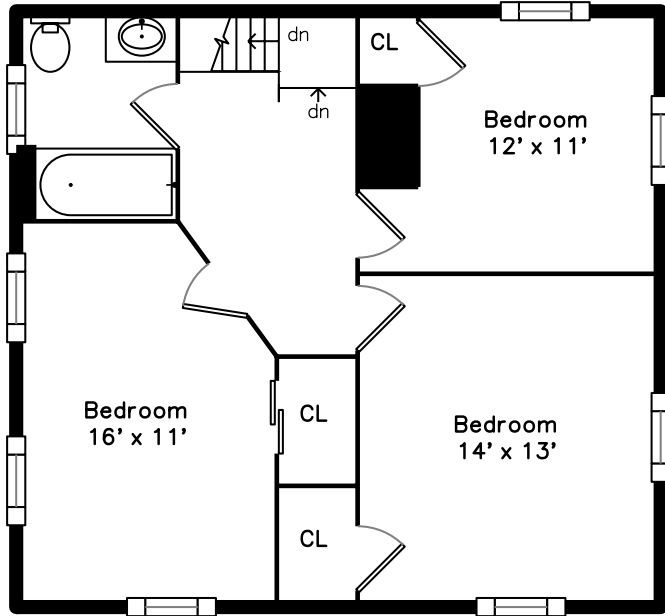

Upper

Main

25 Kenney Street
Boston, MA 02130

PicturePlan by  vis-home

Measurements may not be 100% accurate.
Floor plans are provided for convenience only.
Room sizes are not used to calculate area.

Upper

Main

Outside

Outside

Outside

Porch

Porch

Porch

Living Room

Living Room

Living Room

Living Room

Living Room

Living Room

Living Room

Dining Room

Dining Room

Dining Room

Kitchen

Deck

Deck

Deck

Deck

Deck

Deck

Bedroom