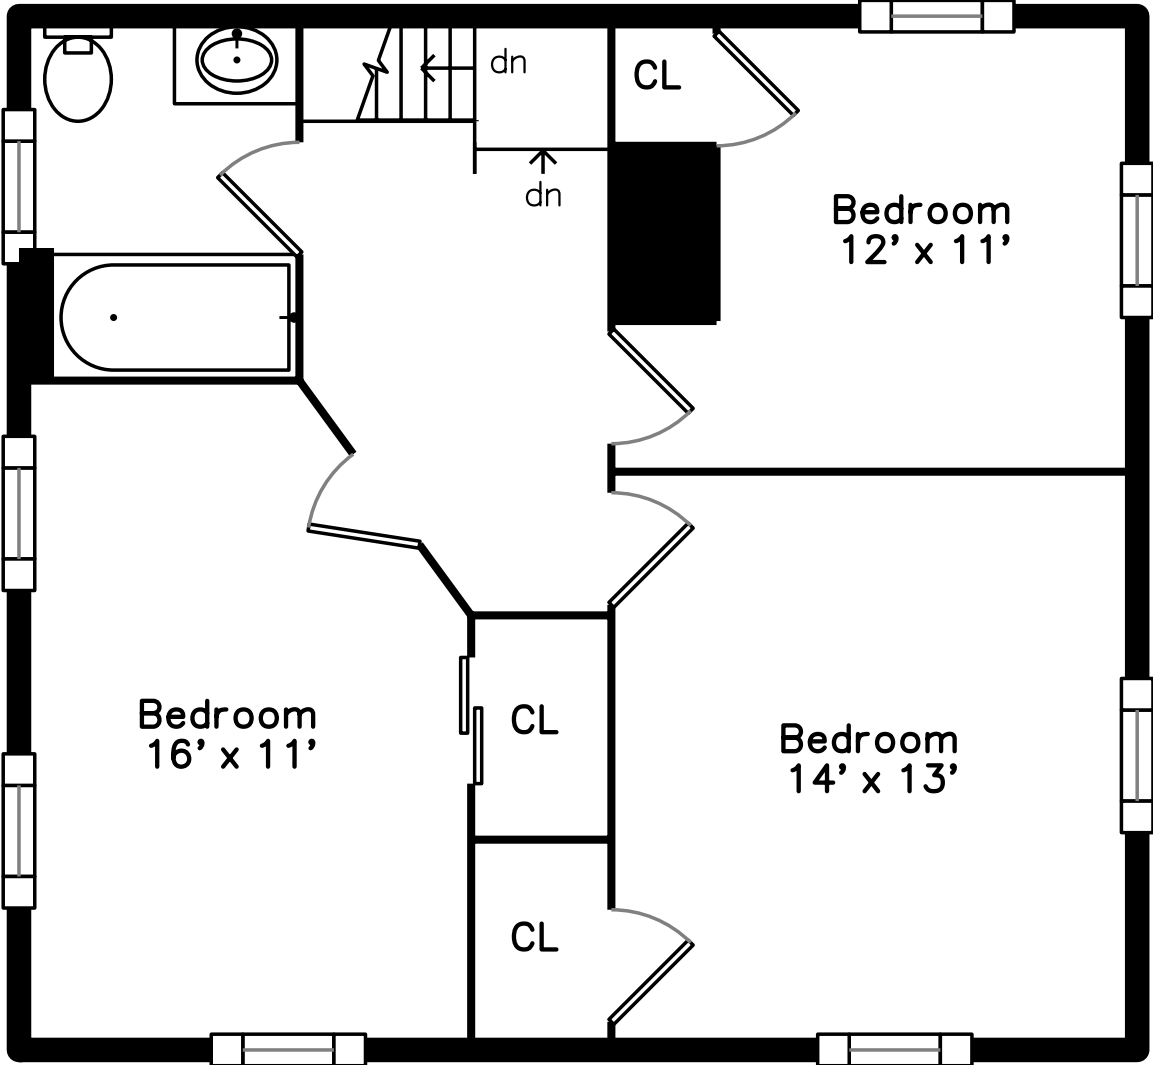

Upper

Main

25 Kenney Street
Boston, MA 02130

PicturePlan by  vis-home

Measurements may not be 100% accurate.
Floor plans are provided for convenience only.
Room sizes are not used to calculate area.

Upper

Main

Outside

Outside

Outside

Porch

Porch

Porch

Living Room

Living Room

Living Room

Living Room

Living Room

Living Room

Living Room

Dining Room

Dining Room

Dining Room

Kitchen

Deck

Deck

Deck

Deck

Deck

Deck

Bedroom