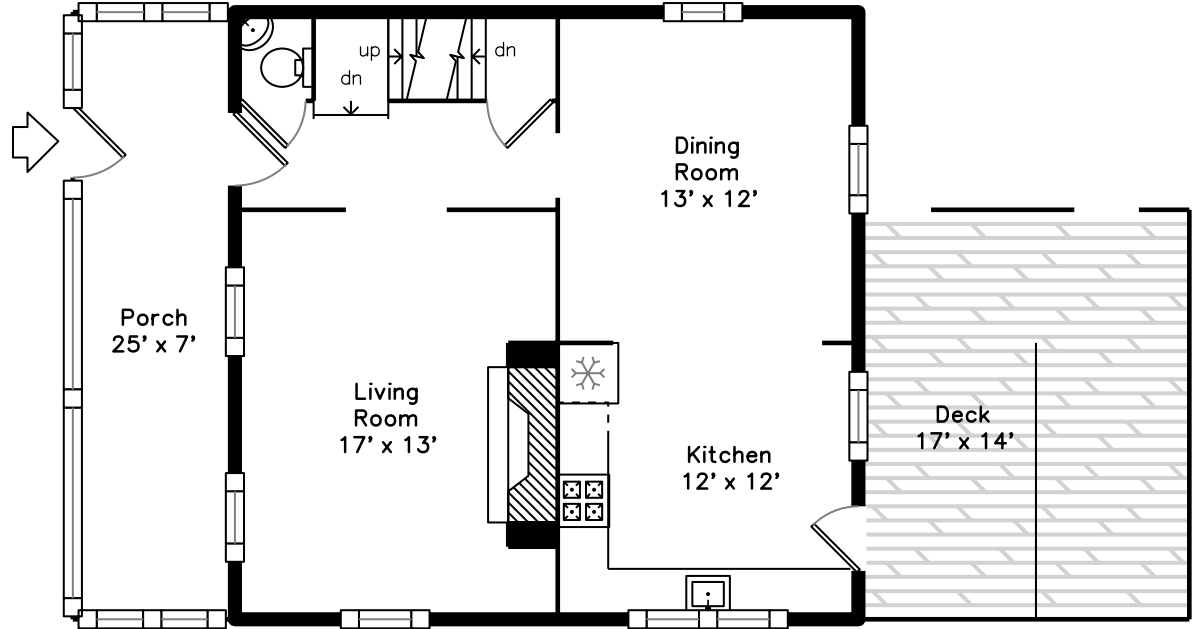

Upper

Main

25 Kenney Street
Boston, MA 02130

PicturePlan by  vis-home

Measurements may not be 100% accurate.
Floor plans are provided for convenience only.
Room sizes are not used to calculate area.

Upper

Main

Outside

Outside

Outside

Porch

Porch

Porch

Living Room

Living Room

Living Room

Living Room

Living Room

Living Room

Living Room

Dining Room

Dining Room

Dining Room

Dining Room

Dining Room

Dining Room

Kitchen

Kitchen

Kitchen

Kitchen

Kitchen