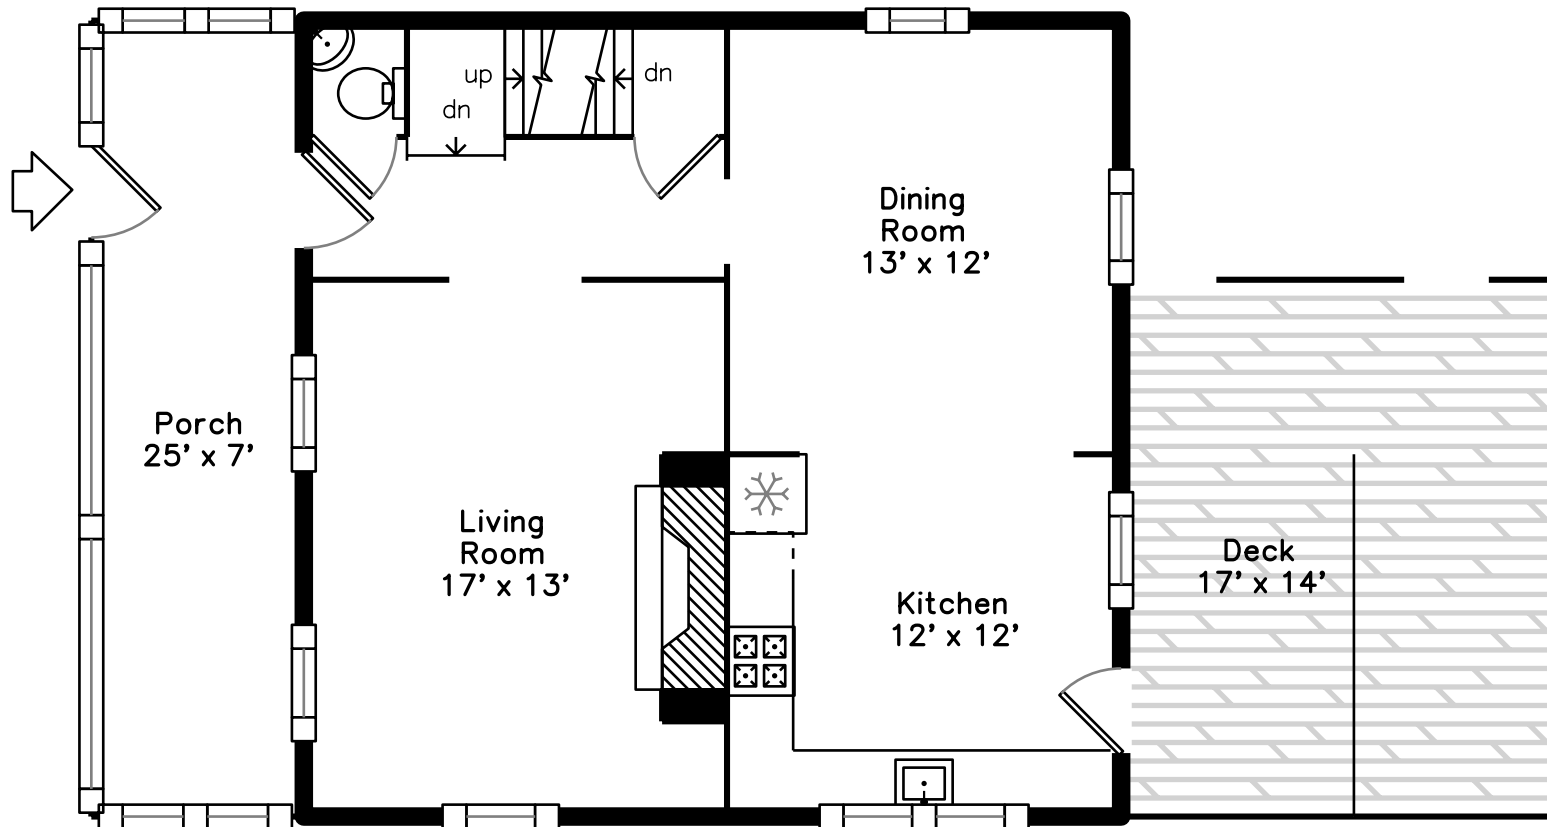

Upper

Main

25 Kenney Street
Boston, MA 02130

PicturePlan by  vis-home

Measurements may not be 100% accurate.
Floor plans are provided for convenience only.
Room sizes are not used to calculate area.

Upper

Main

Outside

Outside

Outside

Porch

Porch

Porch

Living Room

Living Room

Living Room

Living Room

Living Room

Living Room

Living Room

Dining Room

Dining Room

Dining Room

Dining Room

Dining Room

Dining Room

Kitchen

Kitchen

Kitchen

Kitchen

Kitchen