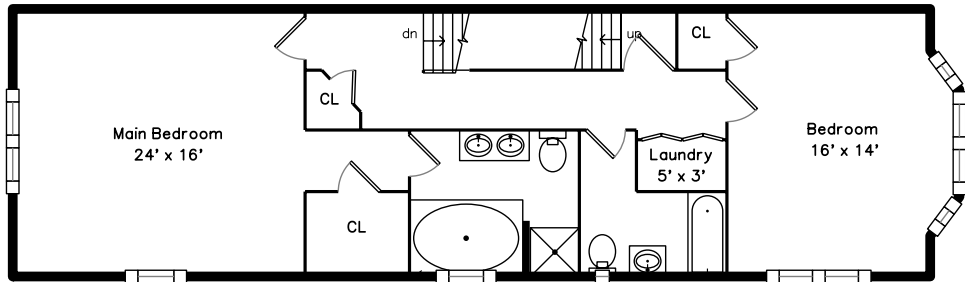

Top

Main

Upper

Lower

185 White Street  
Belmont, MA 02478

PicturePlan by  vis-home

Measurements may not be 100% accurate.  
Floor plans are provided for convenience only.  
Room sizes are not used to calculate area.