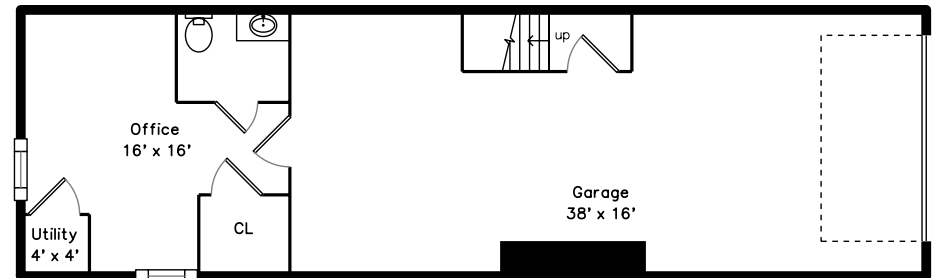

Top

Main

Upper

Lower

185 White Street  
Belmont, MA 02478

PicturePlan by  vis-home

Measurements may not be 100% accurate.  
Floor plans are provided for convenience only.  
Room sizes are not used to calculate area.