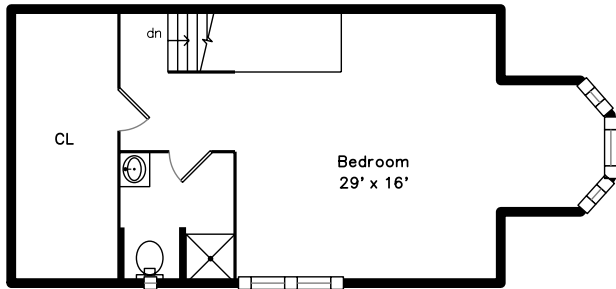

Top

Main

Upper

Lower

185 White Street  
Belmont, MA 02478

PicturePlan by  vis-home

Measurements may not be 100% accurate.  
Floor plans are provided for convenience only.  
Room sizes are not used to calculate area.

Main Bedroom

Main Bathroom

Main Bathroom

Bedroom

Bathroom

Bonus Room

Bonus Room

Bathroom