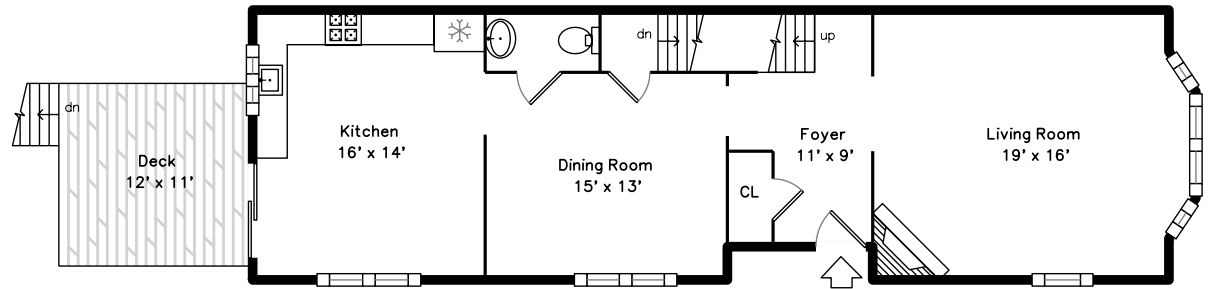

Top

Main

Upper

Lower

185 White Street  
Belmont, MA 02478

PicturePlan by  vis-home

Measurements may not be 100% accurate.  
Floor plans are provided for convenience only.  
Room sizes are not used to calculate area.