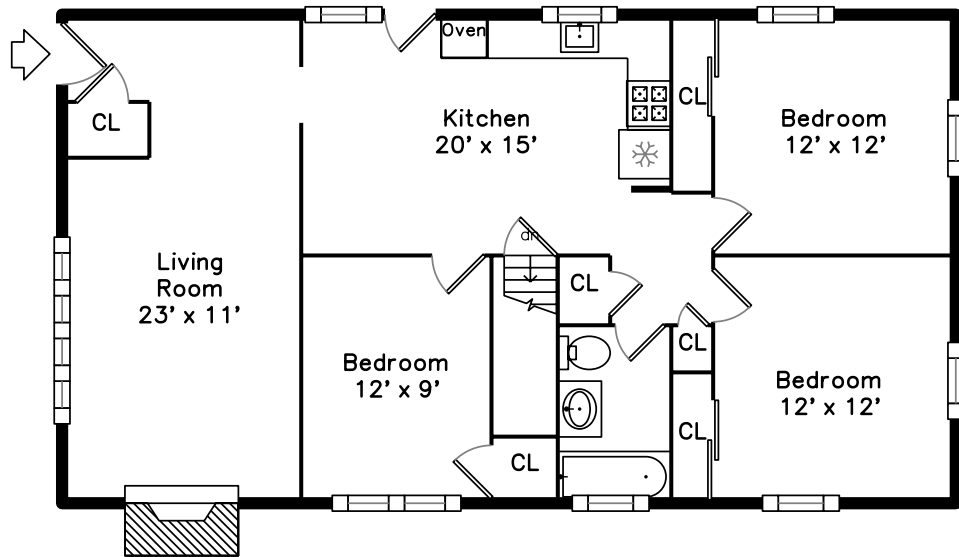

## Main

## Lower

26 Westover Street  
Boston, MA 02132

PicturePlan by  vis-home

Measurements may not be 100% accurate.  
Floor plans are provided for convenience only.  
Room sizes are not used to calculate area.

Kitchen

Kitchen

Bedroom

Bedroom

Bedroom

Bedroom

Bedroom

Bedroom

Bathroom

Living Room

Living Room

Bathroom