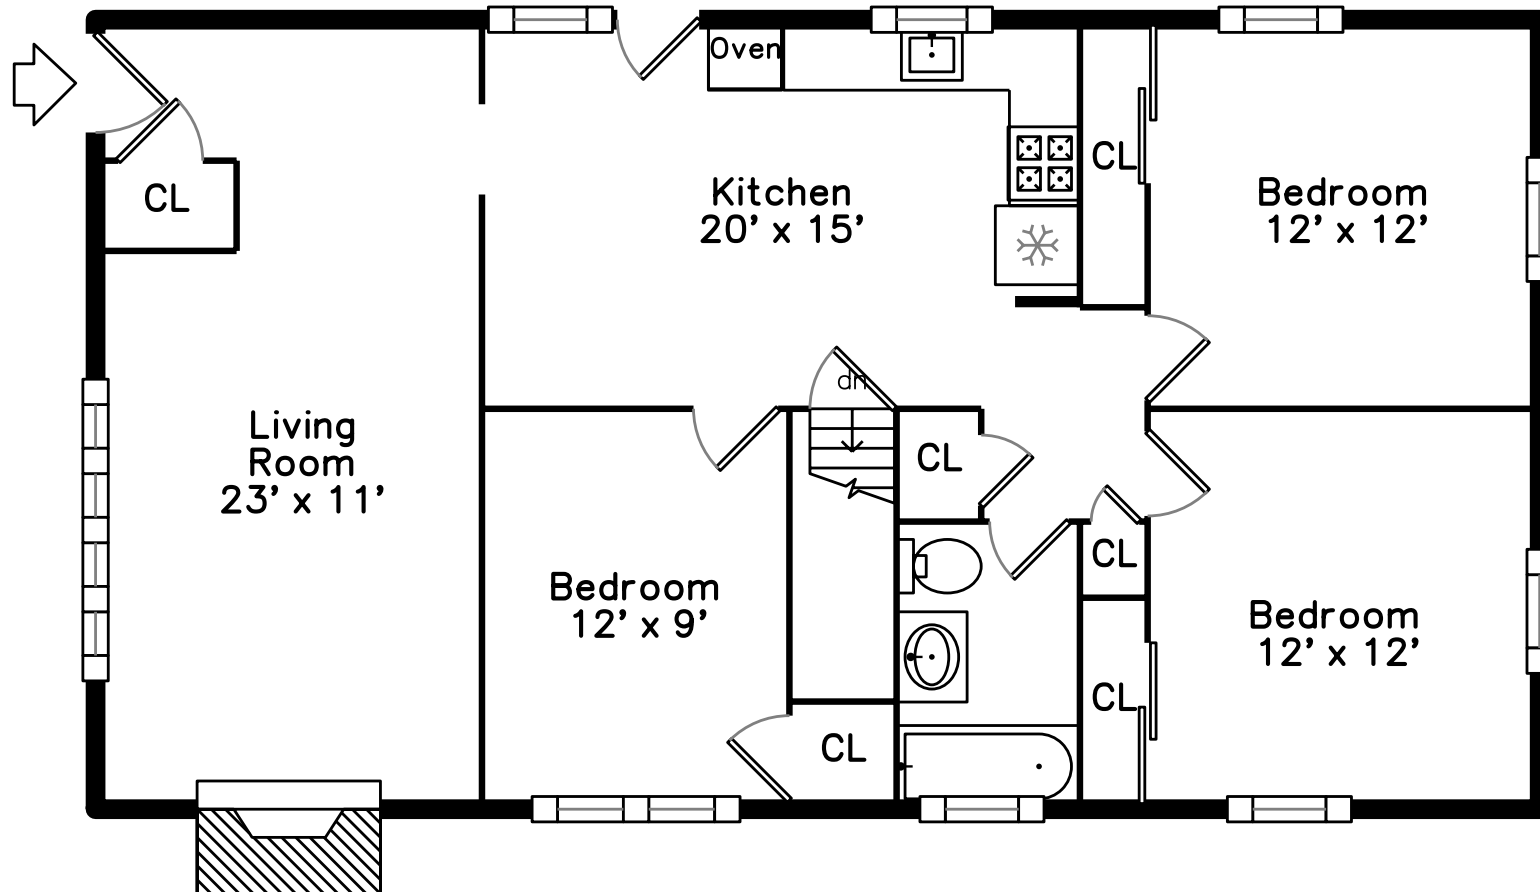

## Lower

26 Westover Street  
Boston, MA 02132

PicturePlan by  vis-home

Measurements may not be 100% accurate.  
Floor plans are provided for convenience only.  
Room sizes are not used to calculate area.

# Main

# Lower

Outside

Outside

Outside

Outside

Back

Back

Back

Kitchen

Kitchen

Bedroom

Bedroom

Bedroom

Bedroom

Bedroom

Bedroom