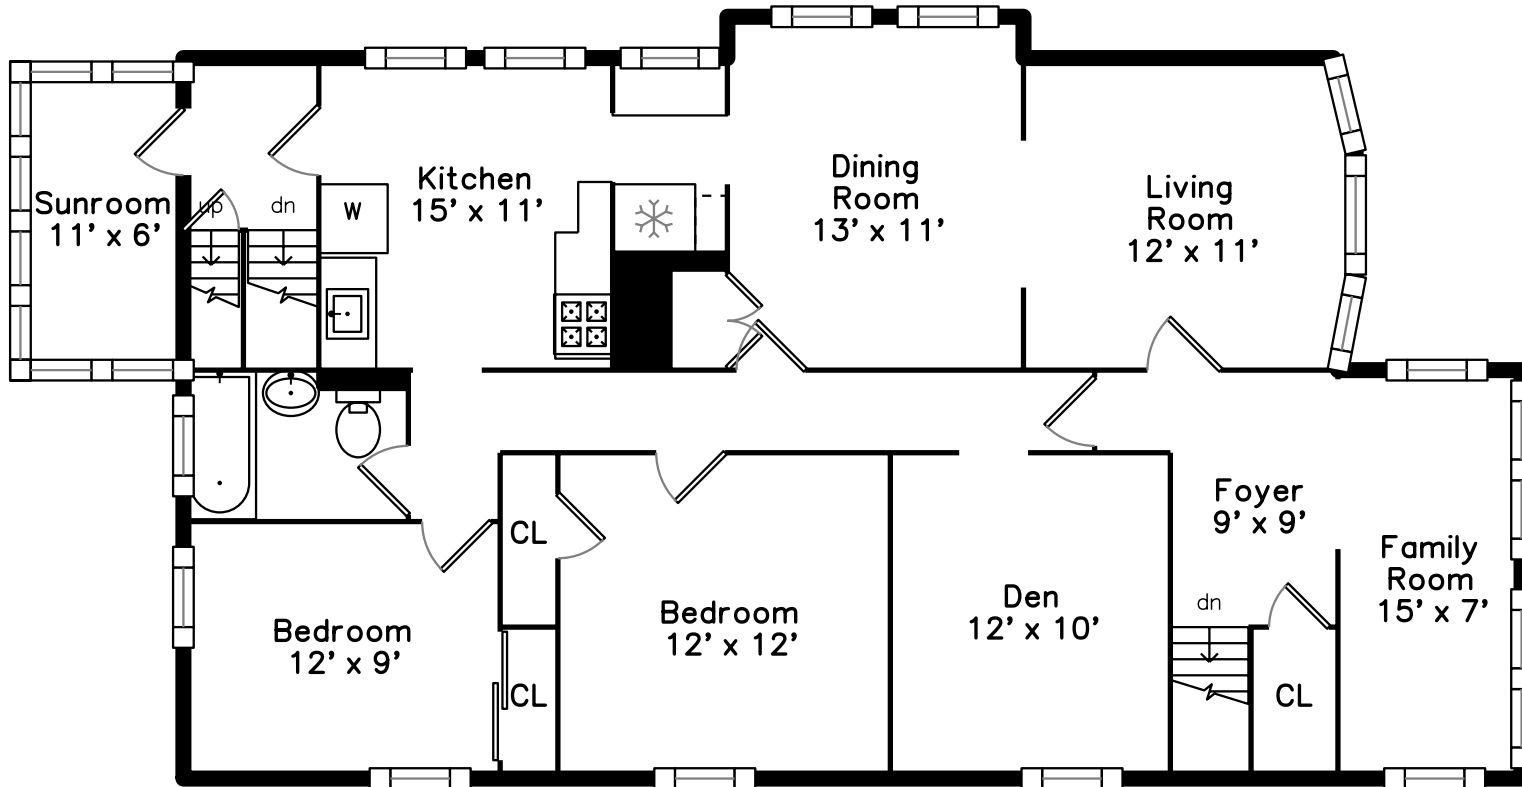

## Main

92 Putnam Street  
Watertown, MA 02472

PicturePlan by  vis-home

Measurements may not be 100% accurate.  
Floor plans are provided for convenience only.  
Room sizes are not used to calculate area.

# Main

Outside

Outside

Outside

Living Room

Living Room

Living Room

Dining Room

Dining Room

Dining Room

Kitchen

Kitchen

Kitchen

Kitchen

Family Room

Family Room

Family Room

Bedroom

Bedroom

Bedroom

Bedroom

Bedroom

Bedroom

Den