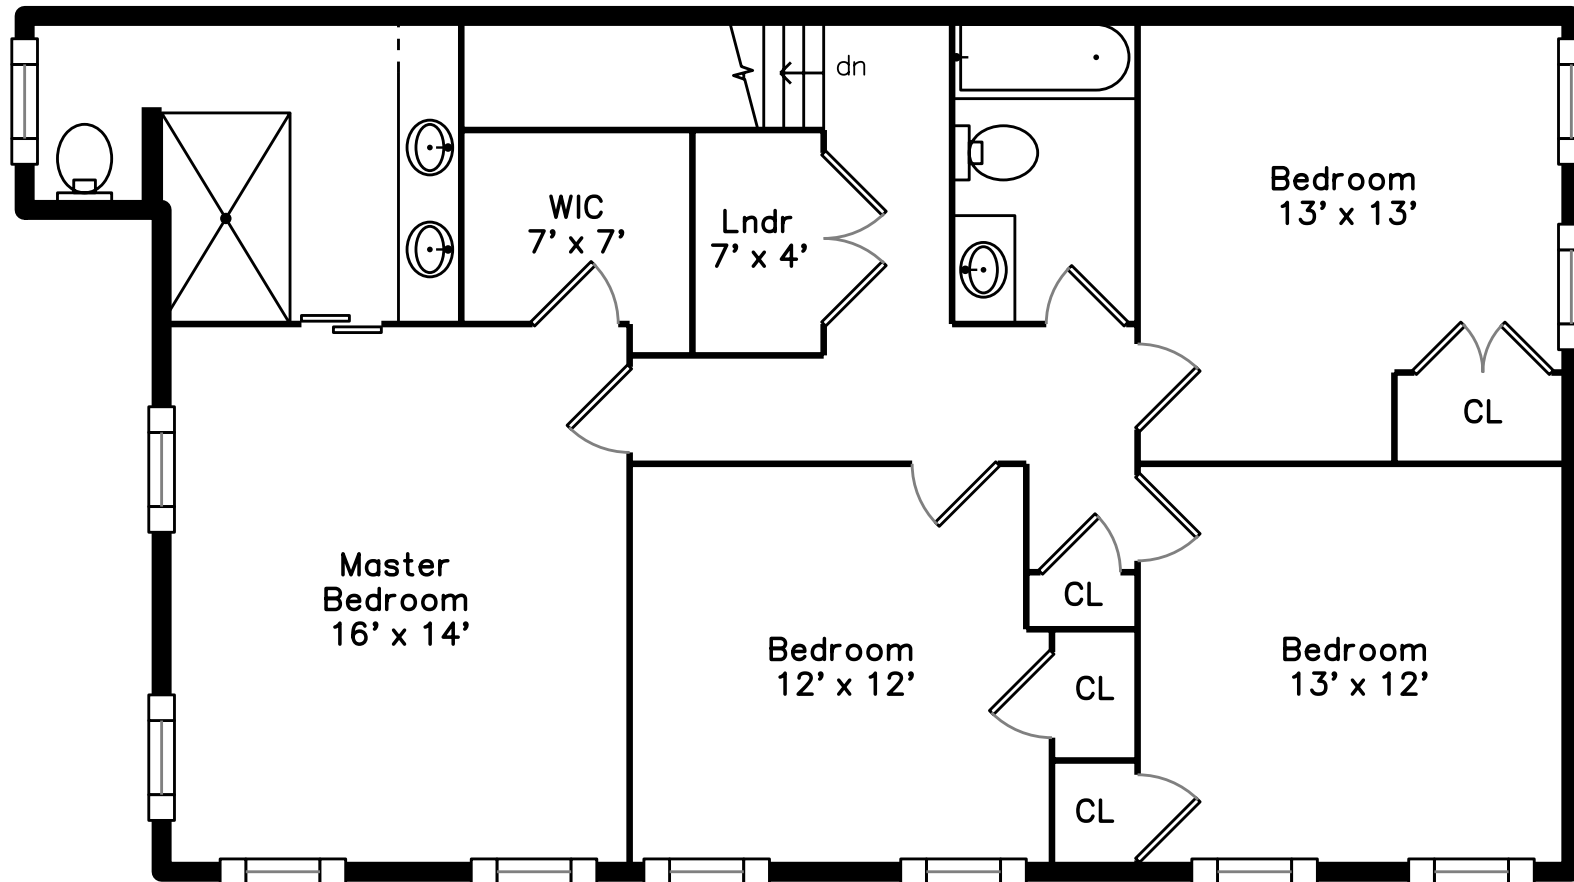

Upper

Basement

Main

**94 East Side Parkway
Newton, MA 02458**

PicturePlan by  vis-home

Measurements may not be 100% accurate.
Floor plans are provided for convenience only.
Room sizes are not used to calculate area.

Upper

Main

Basement

Outside

Outside

Outside

Outside

Outside

Back

Back

Back

Back

Outside

Outside

Foyer

Living Room

Living Room

Living Room

Kitchen Dining

Kitchen Dining

Kitchen Dining

Kitchen Dining

Kitchen Dining

Bathroom