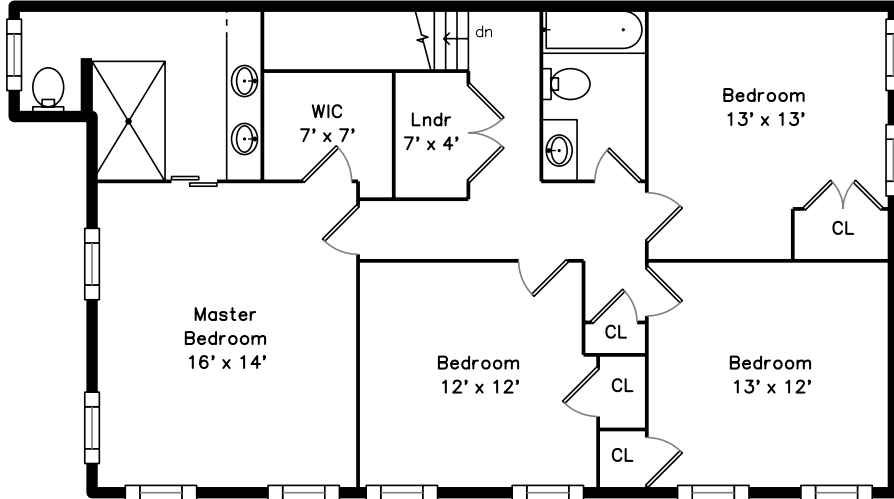

Upper

Basement

Main

**94 East Side Parkway
Newton, MA 02458**

PicturePlan by  vis-home

Measurements may not be 100% accurate.
Floor plans are provided for convenience only.
Room sizes are not used to calculate area.

Upper

Main

Basement

Outside

Outside

Outside

Outside

Outside

Back

Back

Back

Back

Outside

Outside

Foyer

Living Room

Living Room

Living Room

Kitchen Dining

Kitchen Dining

Kitchen Dining

Kitchen Dining

Kitchen Dining

Bathroom