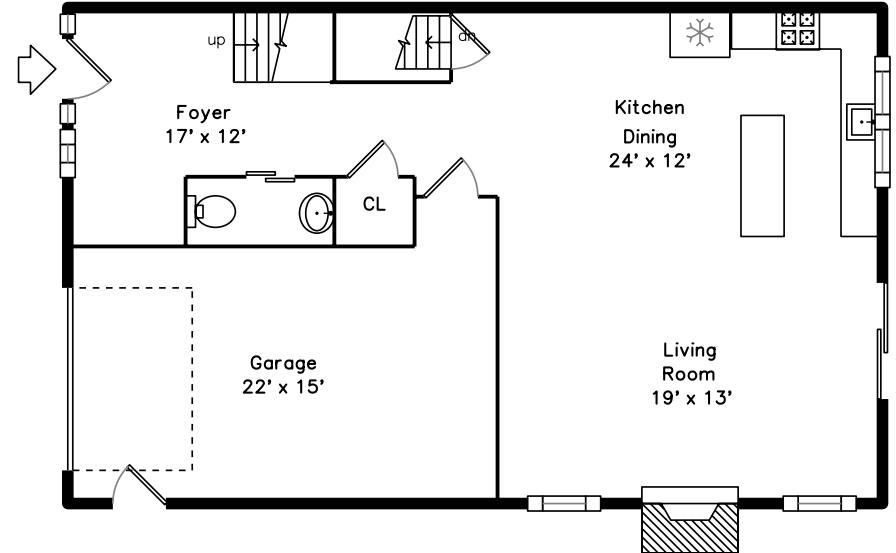

Upper

Basement

Main

**94 East Side Parkway
Newton, MA 02458**

PicturePlan by  vis-home

Measurements may not be 100% accurate.
Floor plans are provided for convenience only.
Room sizes are not used to calculate area.

Upper

Main

Basement

Outside

Outside

Outside

Outside

Outside

Back

Back

Back

Back

Outside

Outside

Foyer

Living Room

Living Room

Living Room

Kitchen Dining

Kitchen Dining

Kitchen Dining

Kitchen Dining

Kitchen Dining

Bathroom