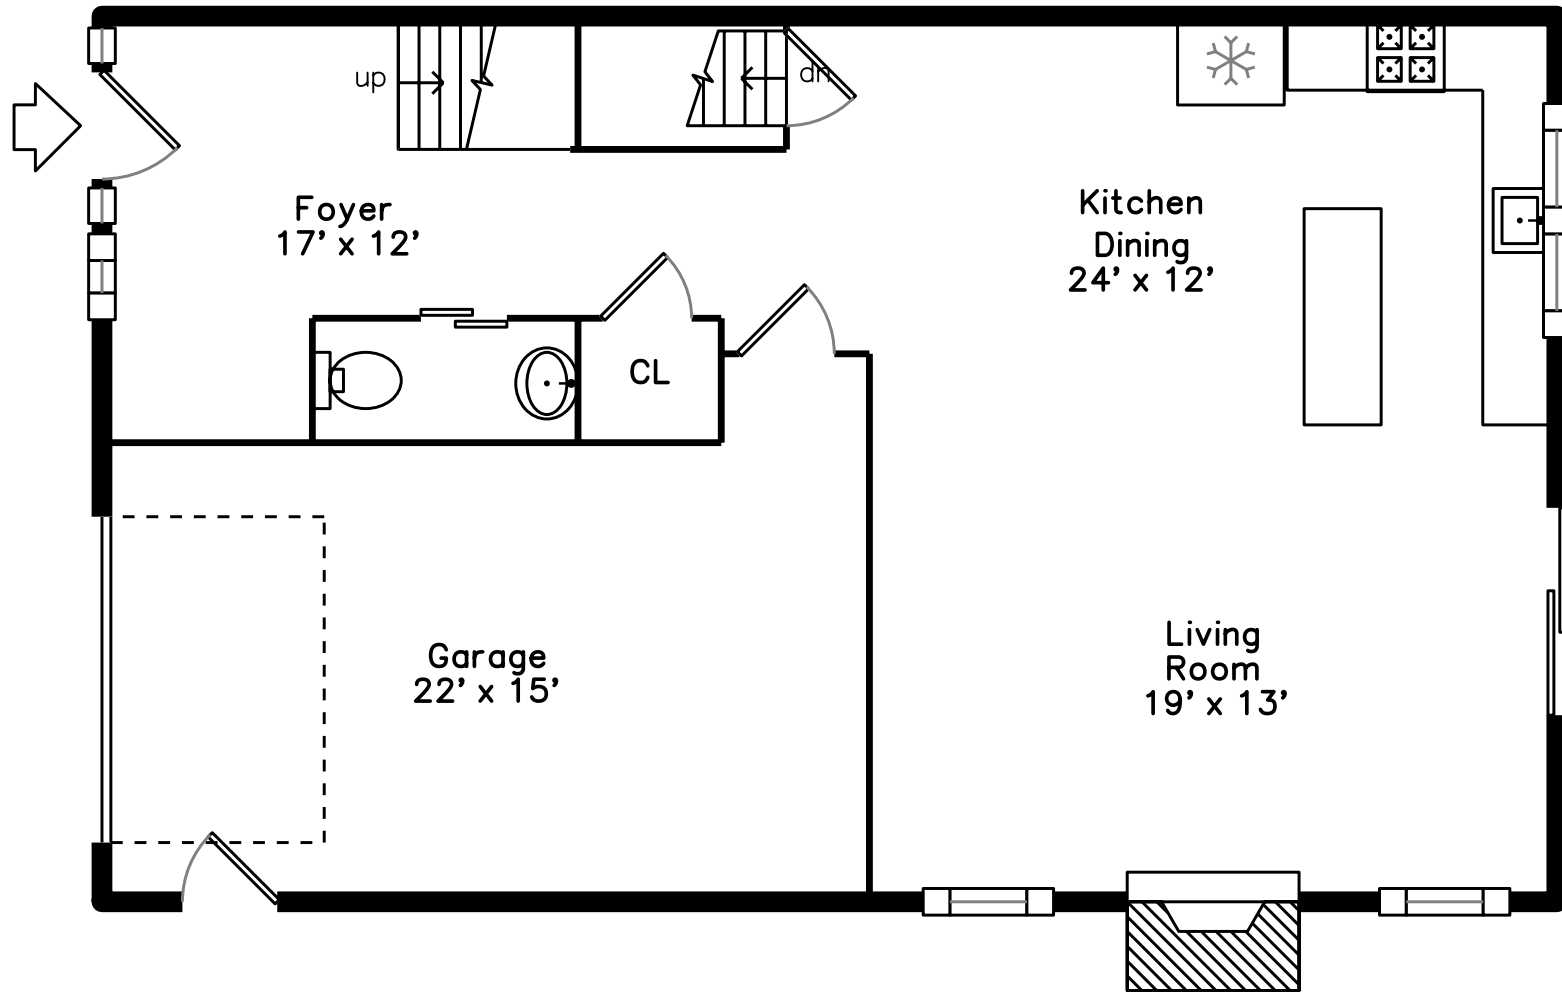

Upper

Basement

Main

**94 East Side Parkway
Newton, MA 02458**

PicturePlan by  vis-home

Measurements may not be 100% accurate.
Floor plans are provided for convenience only.
Room sizes are not used to calculate area.

Upper

Main

Basement

Outside

Outside

Outside

Outside

Outside

Back

Back

Back

Back

Outside

Outside

Foyer

Living Room

Living Room

Living Room

Kitchen Dining

Kitchen Dining

Kitchen Dining

Kitchen Dining

Kitchen Dining

Bathroom