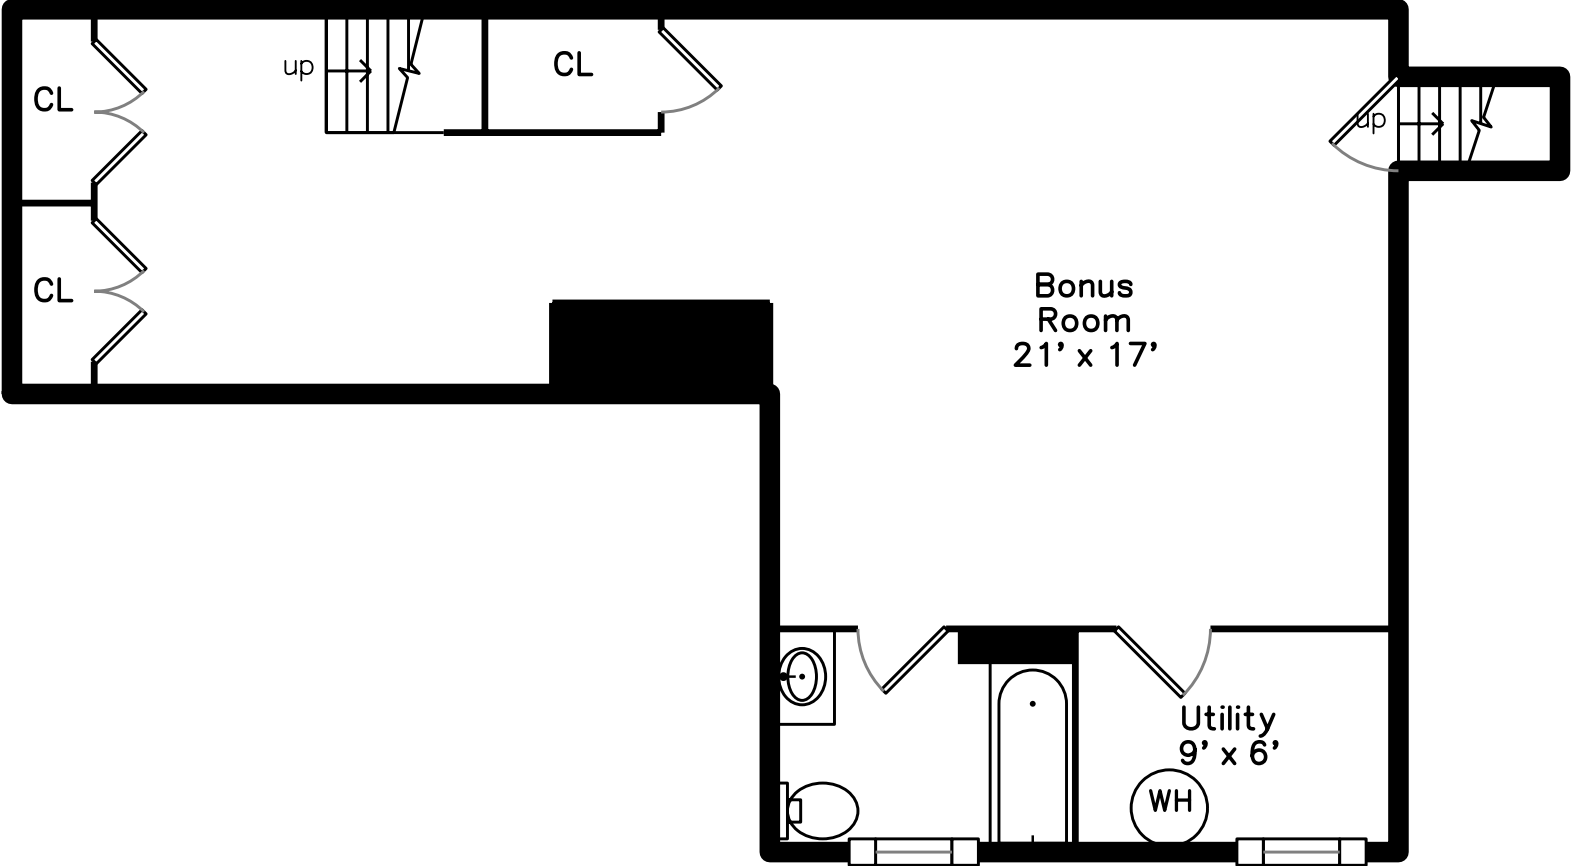

Upper

Basement

Main

**94 East Side Parkway
Newton, MA 02458**

PicturePlan by  vis-home

Measurements may not be 100% accurate.
Floor plans are provided for convenience only.
Room sizes are not used to calculate area.

Upper

Main

Basement

Outside

Outside

Outside

Outside

Outside

Back

Back

Back

Back

Outside

Outside

Foyer

Living Room

Living Room

Living Room

Kitchen Dining

Kitchen Dining

Kitchen Dining

Kitchen Dining

Kitchen Dining

Bathroom