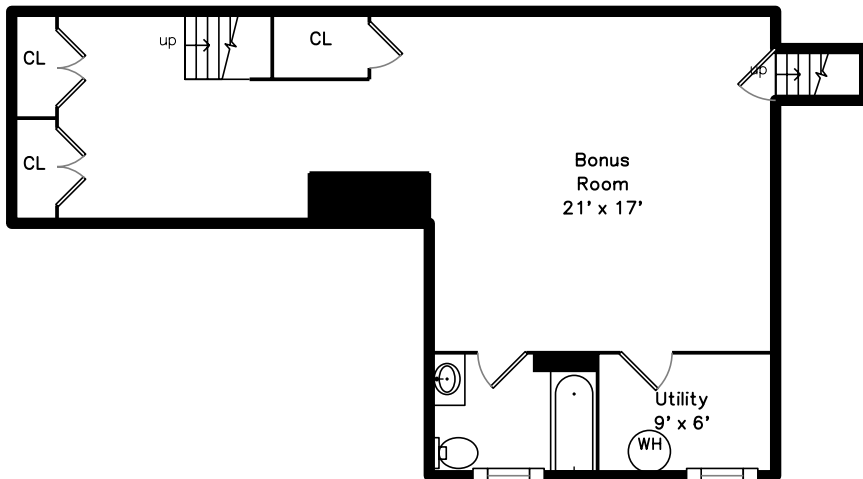

Upper

Basement

Main

**94 East Side Parkway
Newton, MA 02458**

PicturePlan by  vis-home

Measurements may not be 100% accurate.
Floor plans are provided for convenience only.
Room sizes are not used to calculate area.

Upper

Main

Basement

Outside

Outside

Outside

Outside

Outside

Back

Back

Back

Back

Outside

Outside

Foyer

Living Room

Living Room

Living Room

Kitchen Dining

Kitchen Dining

Kitchen Dining

Kitchen Dining

Kitchen Dining

Bathroom