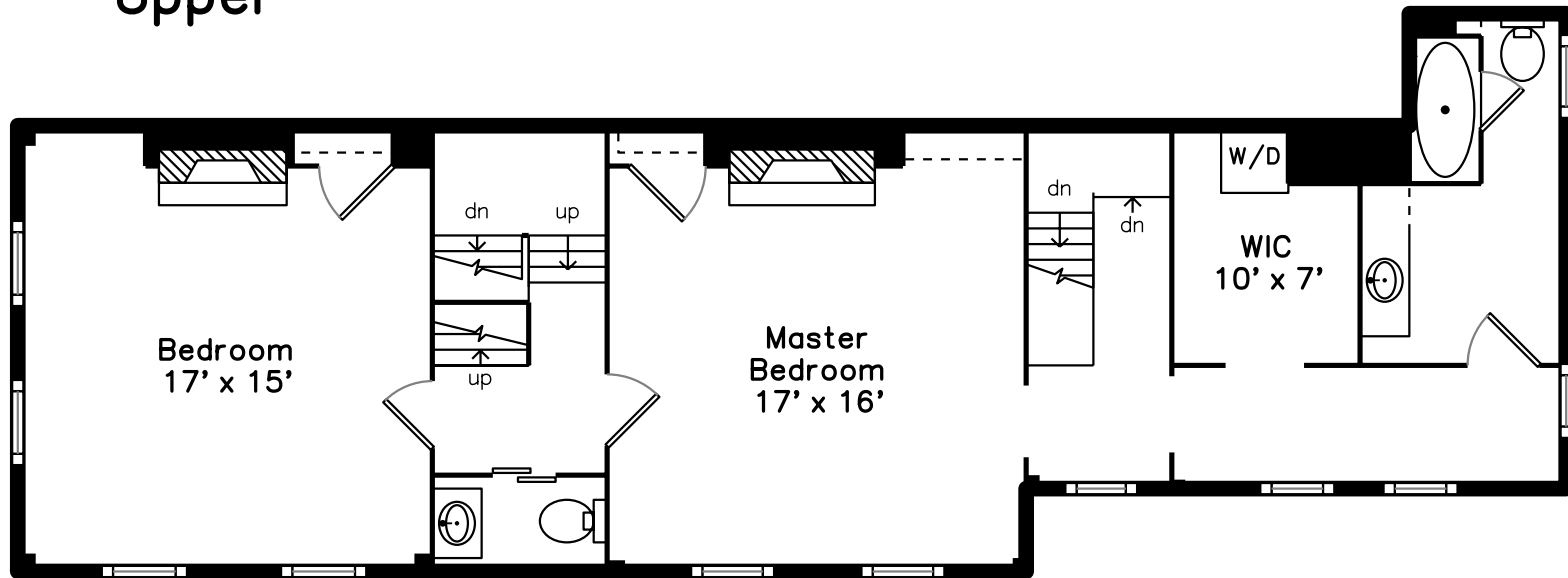

# Upper

81 Warren Street  
Boston, MA 02129

PicturePlan by  vis-home

Measurements may not be 100% accurate.  
Floor plans are provided for convenience only.  
Room sizes are not used to calculate area.

# Main

3D View – TopDown

3D View – TopDown

3D View – TopDown