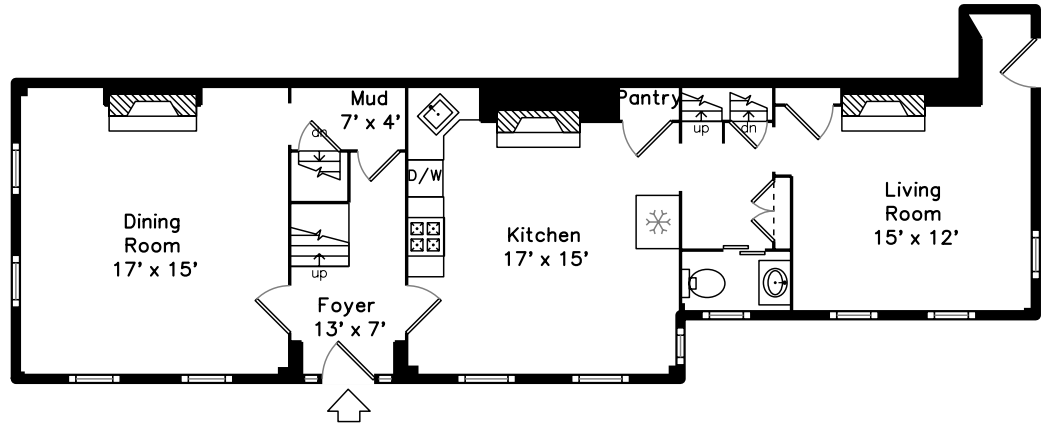

# Main

# Upper

81 Warren Street  
Boston, MA 02129

PicturePlan by  vis-home

Measurements may not be 100% accurate.  
Floor plans are provided for convenience only.  
Room sizes are not used to calculate area.