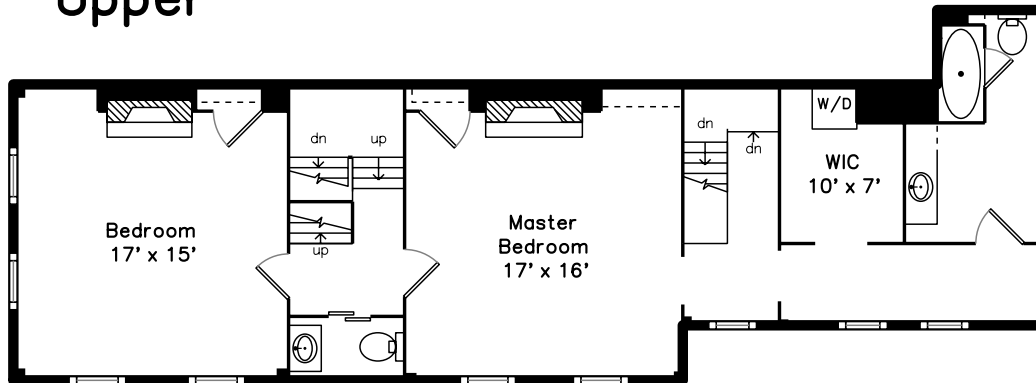

# Upper

81 Warren Street  
Boston, MA 02129

PicturePlan by  vis-home

Measurements may not be 100% accurate.  
Floor plans are provided for convenience only.  
Room sizes are not used to calculate area.

# Main

3D View – TopDown

3D View – TopDown

3D View – TopDown