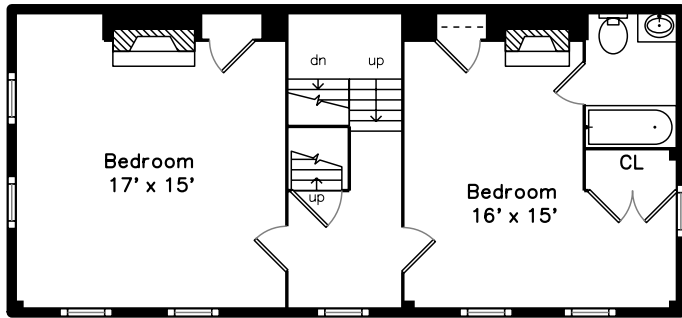

# Main

# Upper

81 Warren Street  
Boston, MA 02129

PicturePlan by  vis-home

Measurements may not be 100% accurate.  
Floor plans are provided for convenience only.  
Room sizes are not used to calculate area.