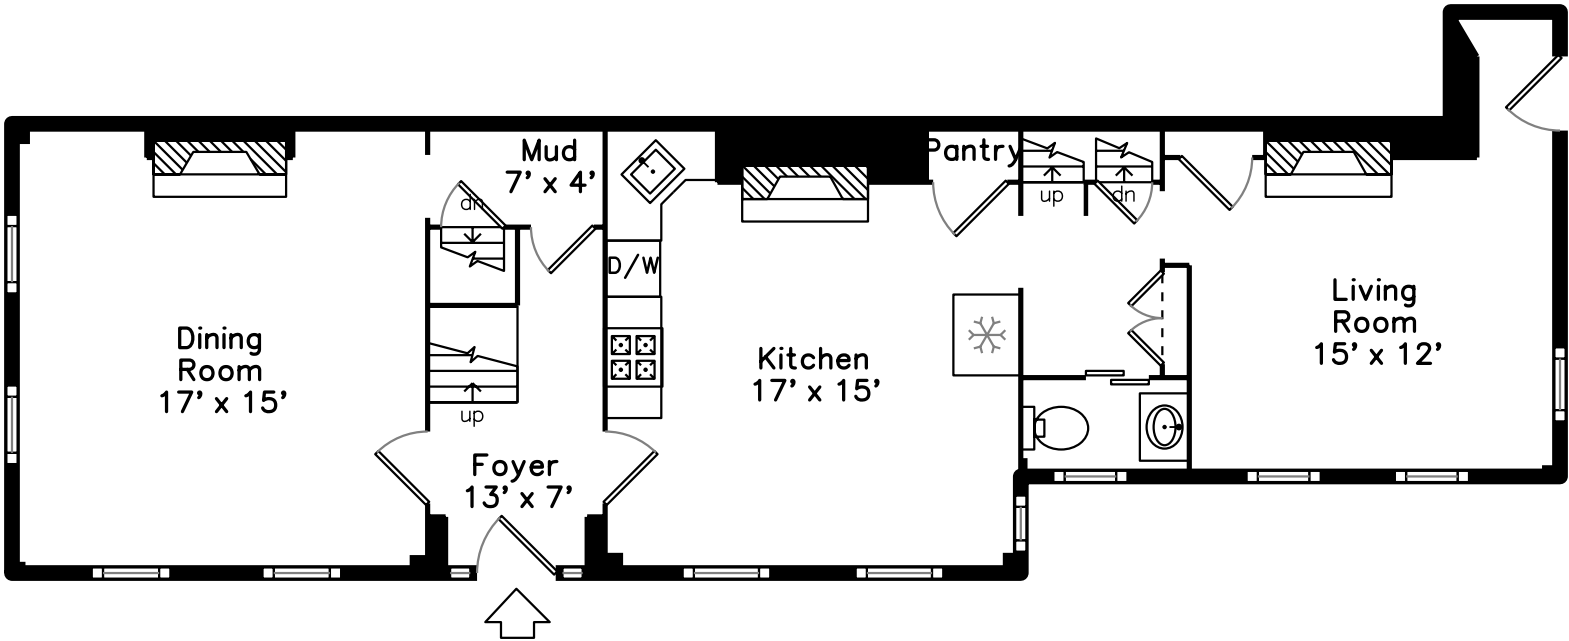

# Upper

81 Warren Street  
Boston, MA 02129

PicturePlan by  vis-home

Measurements may not be 100% accurate.  
Floor plans are provided for convenience only.  
Room sizes are not used to calculate area.

# Main

3D View – TopDown

3D View – TopDown

3D View – TopDown