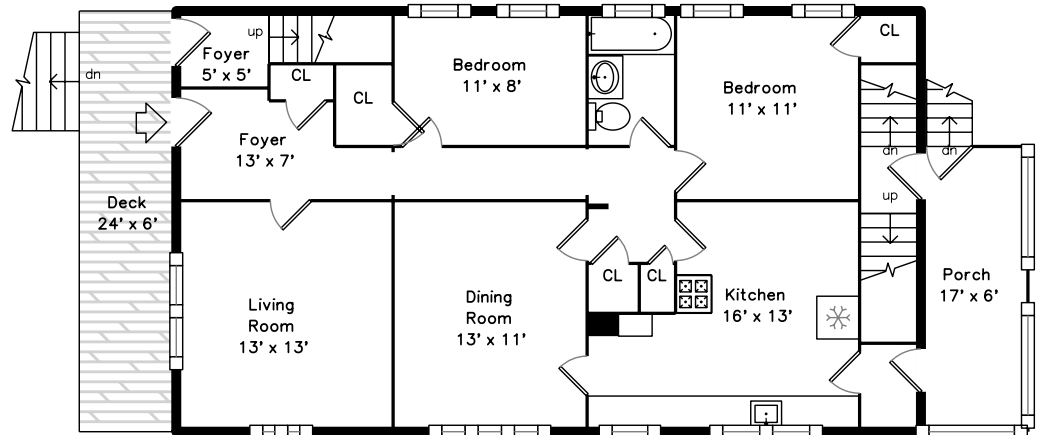

Upper

Main

115-117 Gallivan Blvd
Boston, MA 02124

PicturePlan by  vis-home
Measurements may not be 100% accurate.

Floor plans are provided for convenience only.
Room sizes are not used to calculate area.

Upper

Main

Outside

Outside

Outside

Back

Back

Deck

Deck

Living Room

Living Room

Dining Room

Dining Room

Kitchen

Kitchen

Bedroom

Bedroom

Bedroom

Bedroom

Bathroom

Porch

Living Room

Living Room

Study

Study