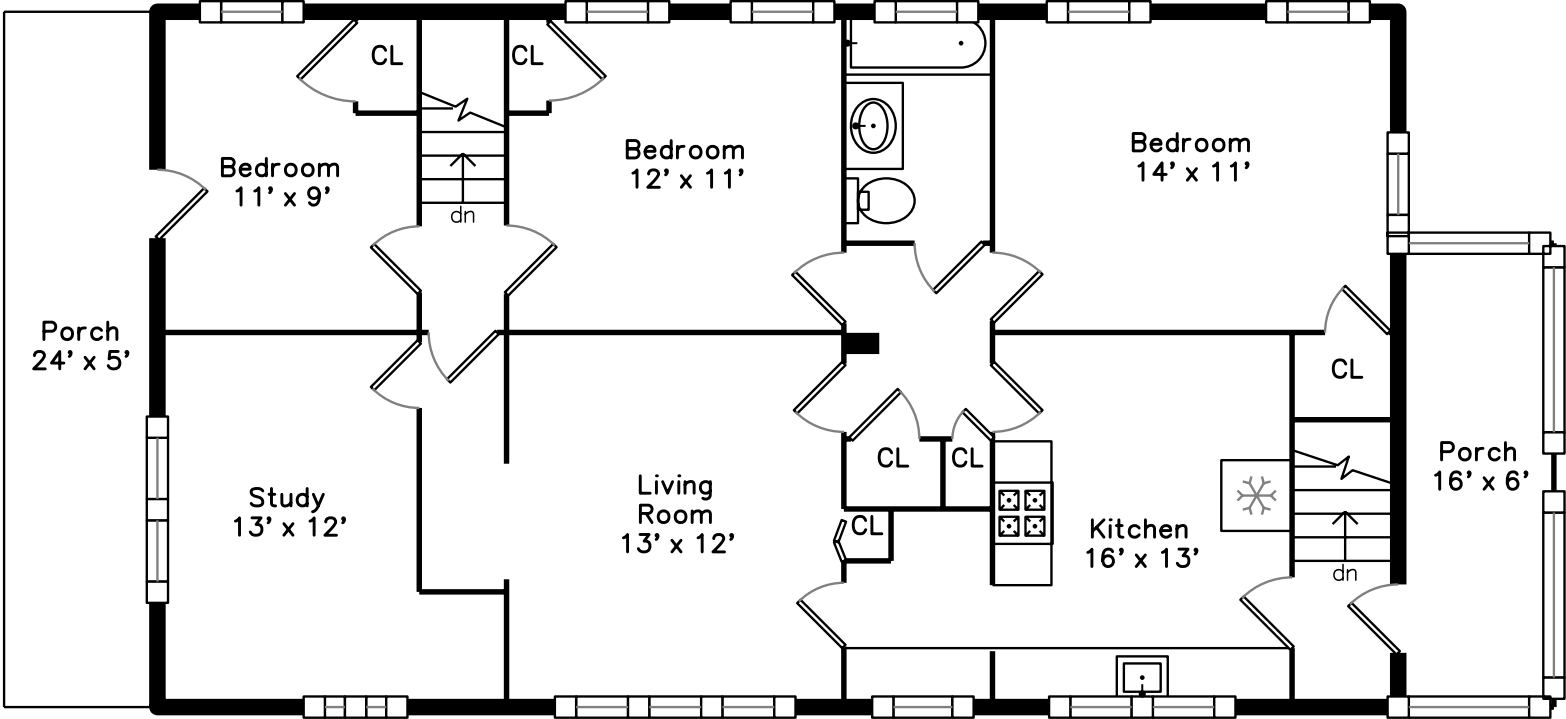

Upper

Main

115-117 Gallivan Blvd
Boston, MA 02124

PicturePlan by  vis-home
Measurements may not be 100% accurate.

Floor plans are provided for convenience only.
Room sizes are not used to calculate area.

Upper

Main

Outside

Outside

Outside

Back

Back

Deck

Deck

Living Room

Living Room

Dining Room

Dining Room

Kitchen

Kitchen

Bedroom

Bedroom

Bedroom

Bedroom

Bathroom

Porch

Living Room

Living Room

Study

Study