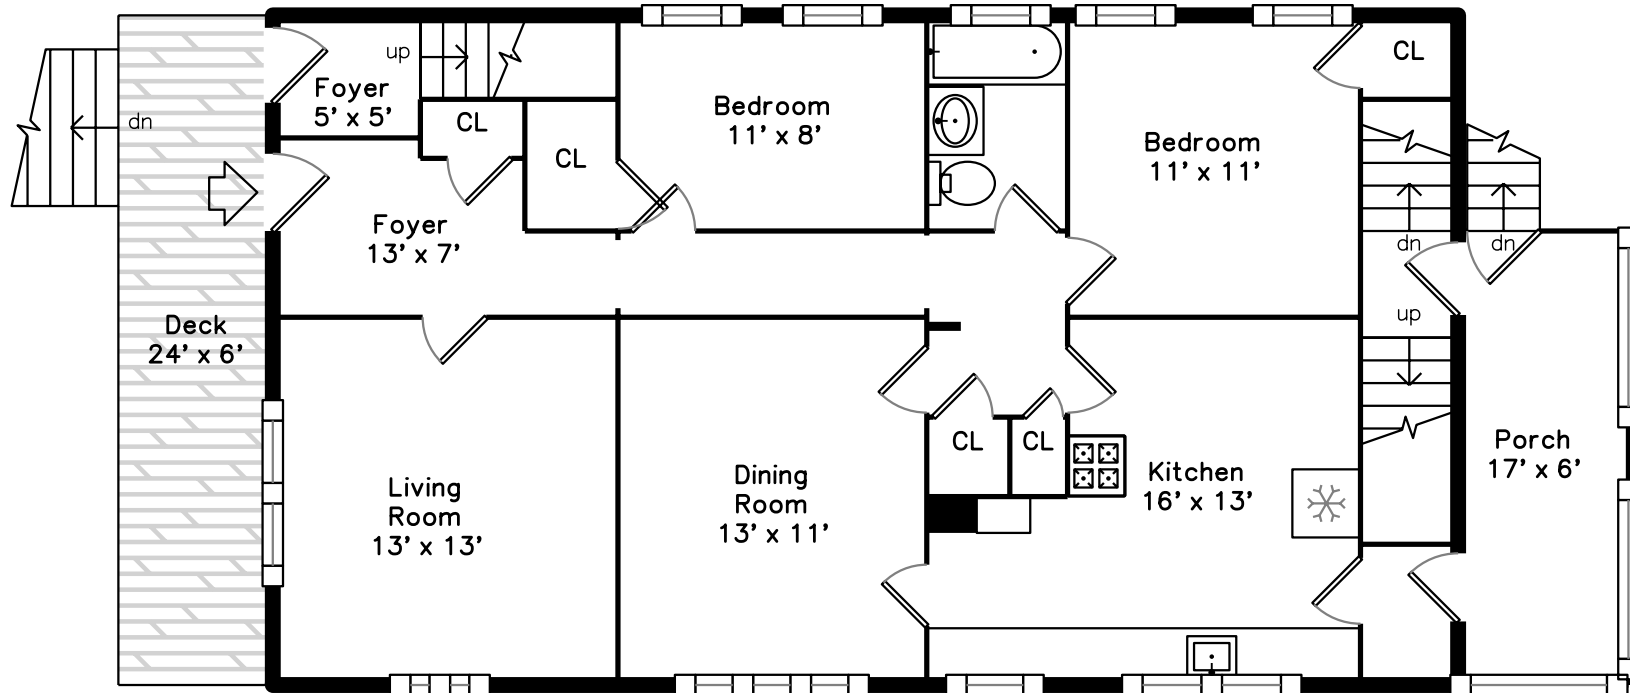

Upper

Main

115-117 Gallivan Blvd
Boston, MA 02124

PicturePlan by  vis-home
Measurements may not be 100% accurate.

Floor plans are provided for convenience only.
Room sizes are not used to calculate area.

Upper

Main

Outside

Outside

Outside

Back

Back

Deck

Deck

Living Room

Living Room

Dining Room

Dining Room

Kitchen

Kitchen

Bedroom

Bedroom

Bedroom

Bedroom

Bathroom

Porch

Living Room

Living Room

Study

Study