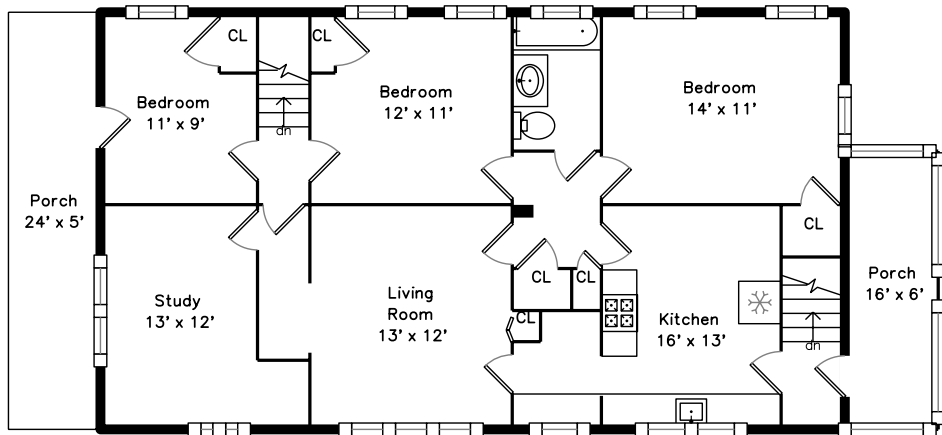

Upper

Main

115-117 Gallivan Blvd
Boston, MA 02124

PicturePlan by  vis-home
Measurements may not be 100% accurate.

Floor plans are provided for convenience only.
Room sizes are not used to calculate area.

Upper

Living Room

Living Room

Dining Room

Dining Room

Kitchen

Kitchen

Bedroom

Bedroom

Bedroom

Bedroom

Bathroom

Porch

Living Room

Living Room

Study

Study

Bedroom

Bedroom

Bedroom

Bedroom

Bedroom

Bedroom

Kitchen

Kitchen