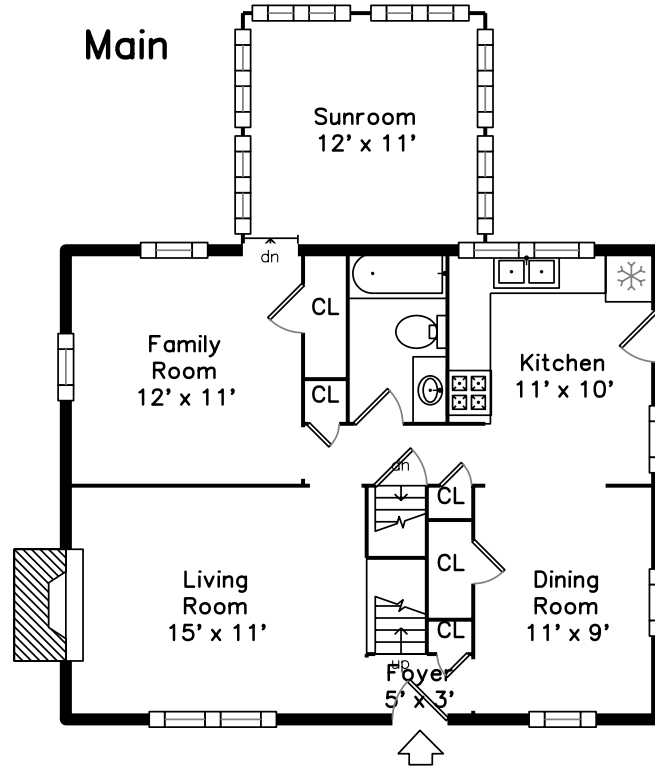

### Upper

### Main

### Lower

20 Summit Street  
Boston, MA 02136

PicturePlan by  vis-home

Measurements may not be 100% accurate.  
Floor plans are provided for convenience only.  
Room sizes are not used to calculate area.

Living Room

Living Room

Living Room

Dining Room

Dining Room

Dining Room

Kitchen

Kitchen