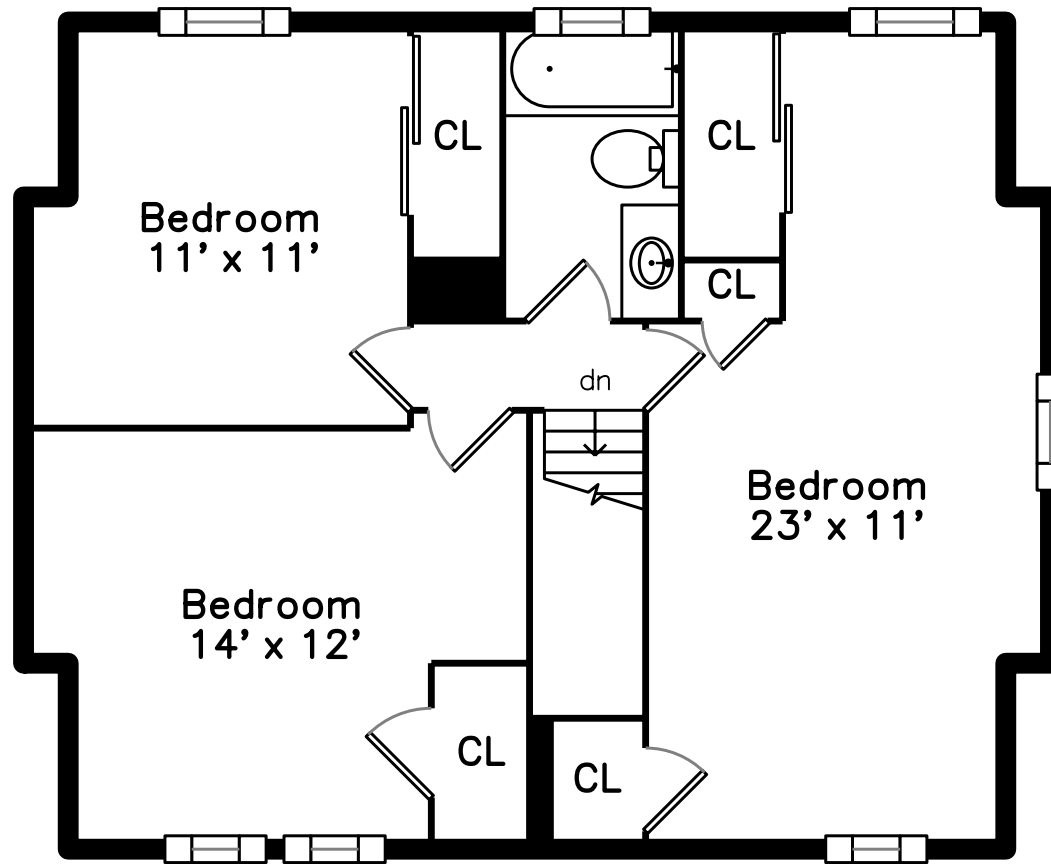

### Main

### Lower

20 Summit Street  
Boston, MA 02136

PicturePlan by  vis-home

Measurements may not be 100% accurate.  
Floor plans are provided for convenience only.  
Room sizes are not used to calculate area.

# Upper