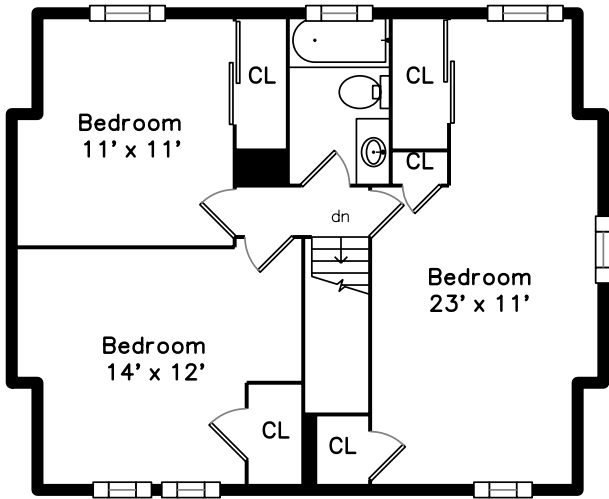

### Upper

### Main

### Lower

20 Summit Street  
Boston, MA 02136

PicturePlan by  vis-home

Measurements may not be 100% accurate.  
Floor plans are provided for convenience only.  
Room sizes are not used to calculate area.

# Upper