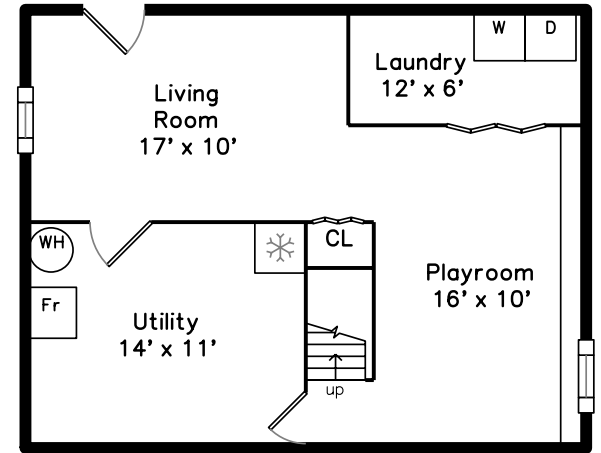

### Upper

### Main

### Lower

20 Summit Street  
Boston, MA 02136

PicturePlan by  vis-home

Measurements may not be 100% accurate.  
Floor plans are provided for convenience only.  
Room sizes are not used to calculate area.