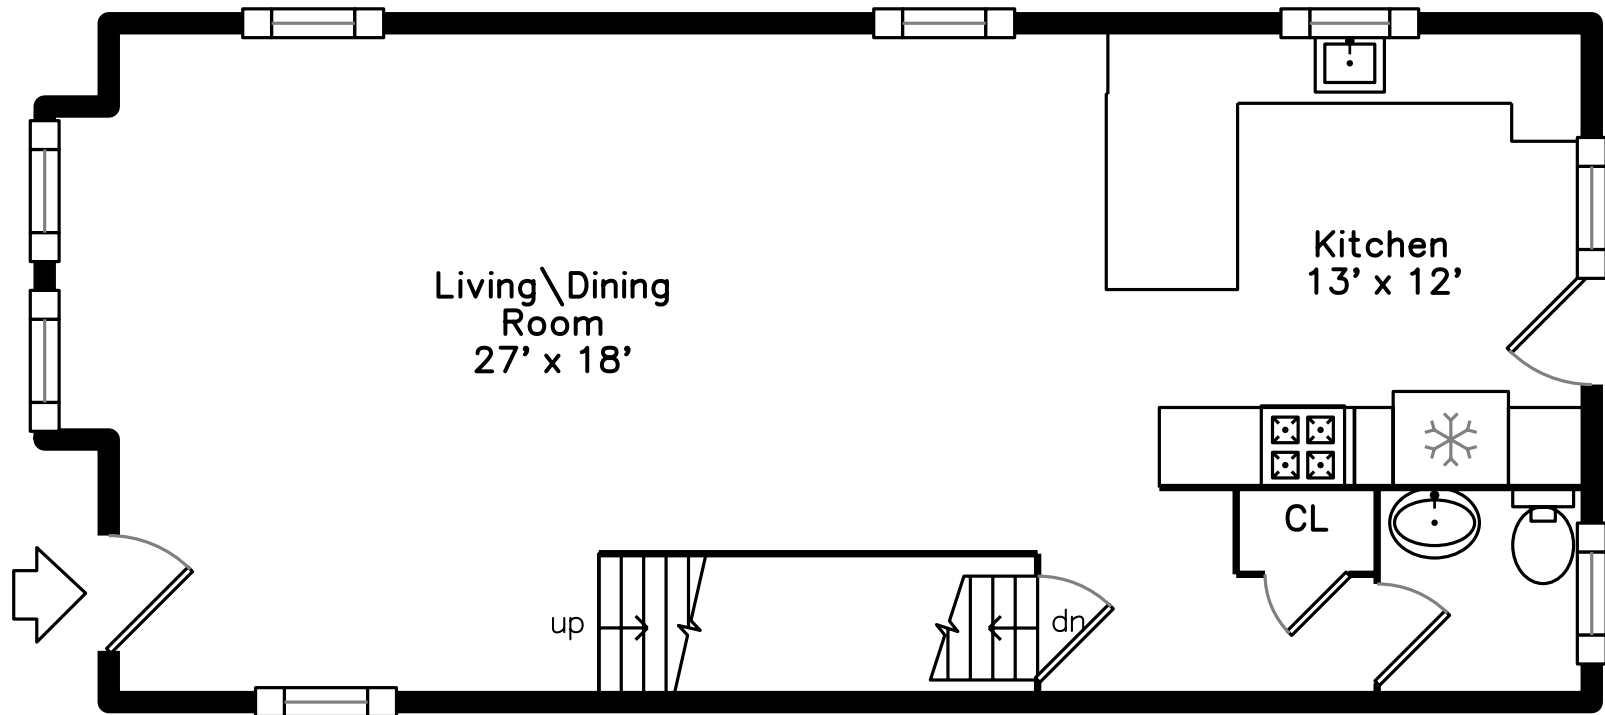

Upper

Lower

Main

21 Chickatawbut Street 1R
Boston, MA 02122

PicturePlan by  vis-home

Measurements may not be 100% accurate.
Floor plans are provided for convenience only.
Room sizes are not used to calculate area.

Upper

Main

Lower

Living Dining Room

Living Dining Room

Kitchen

Kitchen

Kitchen

Kitchen

Bathroom

Main Bedroom

Main Bedroom

Main Bathroom

Bedroom

Bedroom

Bathroom

Living Room

Living Room

Living Room

Living Room

Bathroom

Bathroom