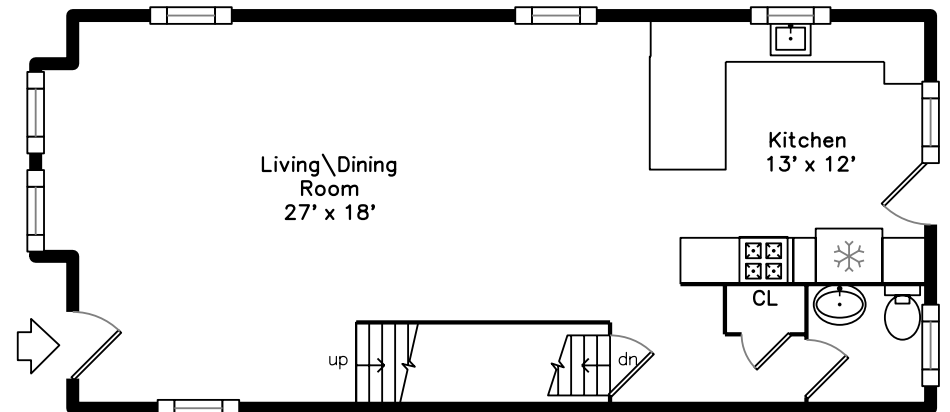

Upper

Lower

Main

21 Chickatawbut Street 1R
Boston, MA 02122

PicturePlan by  vis-home

Measurements may not be 100% accurate.
Floor plans are provided for convenience only.
Room sizes are not used to calculate area.

Upper

Main

Lower

Living Dining Room

Living Dining Room

Kitchen

Kitchen

Kitchen

Kitchen

Bathroom

Main Bedroom

Main Bedroom

Main Bathroom

Bedroom

Bedroom

Bathroom

Living Room

Living Room

Living Room

Living Room

Bathroom

Bathroom