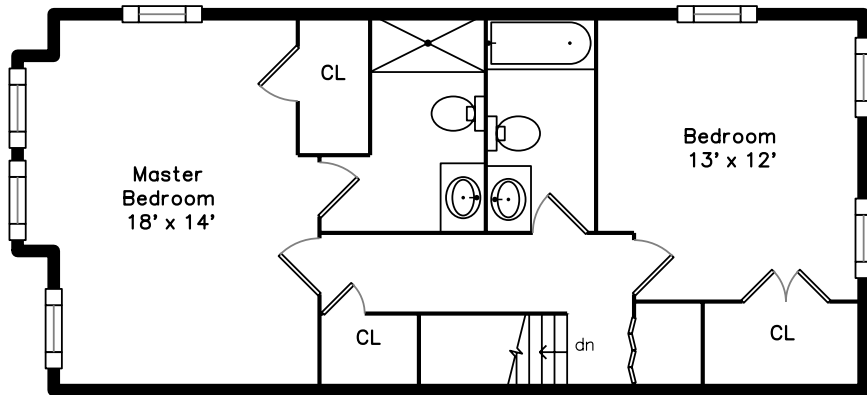

Upper

Lower

Main

21 Chickatawbut Street 1R
Boston, MA 02122

PicturePlan by  vis-home

Measurements may not be 100% accurate.
Floor plans are provided for convenience only.
Room sizes are not used to calculate area.

Upper

Main

Lower

Living Dining Room

Living Dining Room

Kitchen

Kitchen

Kitchen

Kitchen

Bathroom

Main Bedroom

Main Bedroom

Main Bathroom

Bedroom

Bedroom

Bathroom

Living Room

Living Room

Living Room

Living Room

Bathroom

Bathroom