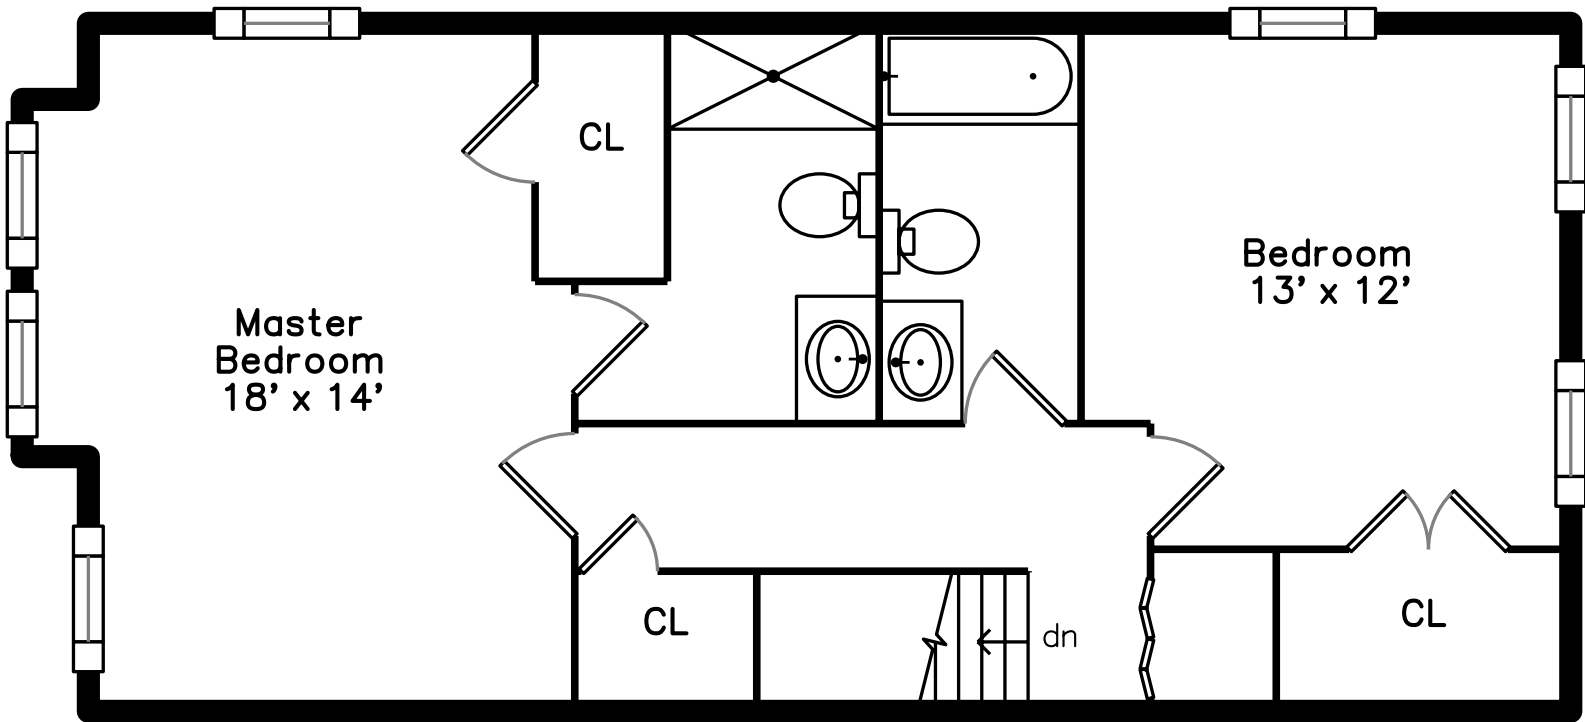

Upper

Lower

Main

21 Chickatawbut Street 1R
Boston, MA 02122

PicturePlan by  vis-home

Measurements may not be 100% accurate.
Floor plans are provided for convenience only.
Room sizes are not used to calculate area.

Upper

Main

Lower

Living Dining Room

Living Dining Room

Kitchen

Kitchen

Kitchen

Kitchen

Bathroom

Main Bedroom

Main Bedroom

Main Bathroom

Bedroom

Bedroom

Bathroom

Living Room

Living Room

Living Room

Living Room

Bathroom

Bathroom