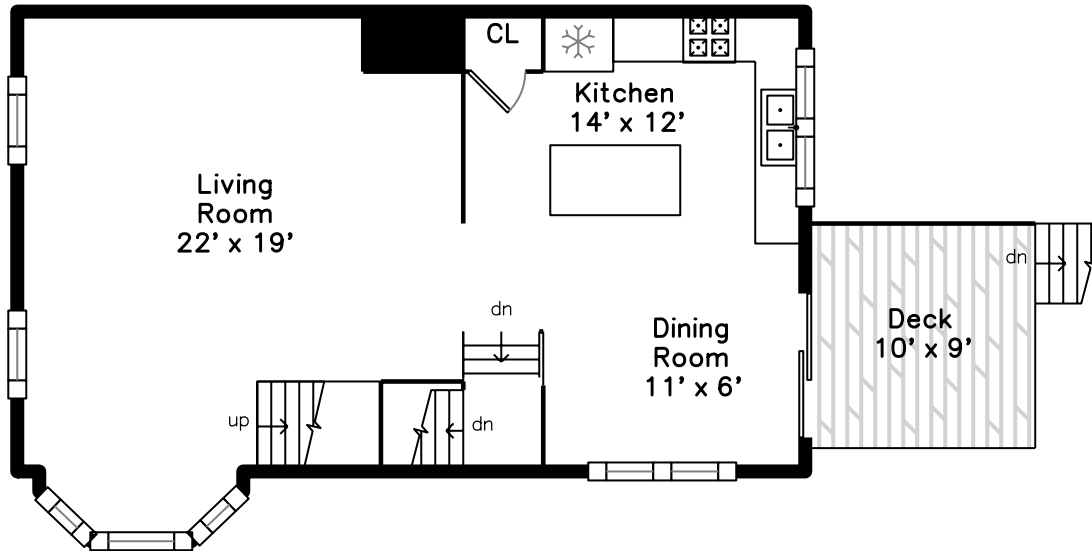

Top

Main

Upper

15 Buttercup Lane Grafton, MA 01560

PicturePlan by  vis-home

Measurements may not be 100% accurate.
Floor plans are provided for convenience only.
Room sizes are not used to calculate area.

Top

Upper

Main

Outside

Outside

Outside

Back

Bonus Room

Bonus Room

Laundry

Bathroom

Living Room

Living Room

Living Room

Dining Room

Dining Room

Dining Room

Kitchen

Kitchen

Kitchen

Deck

Deck

Bedroom

Bedroom

Bedroom