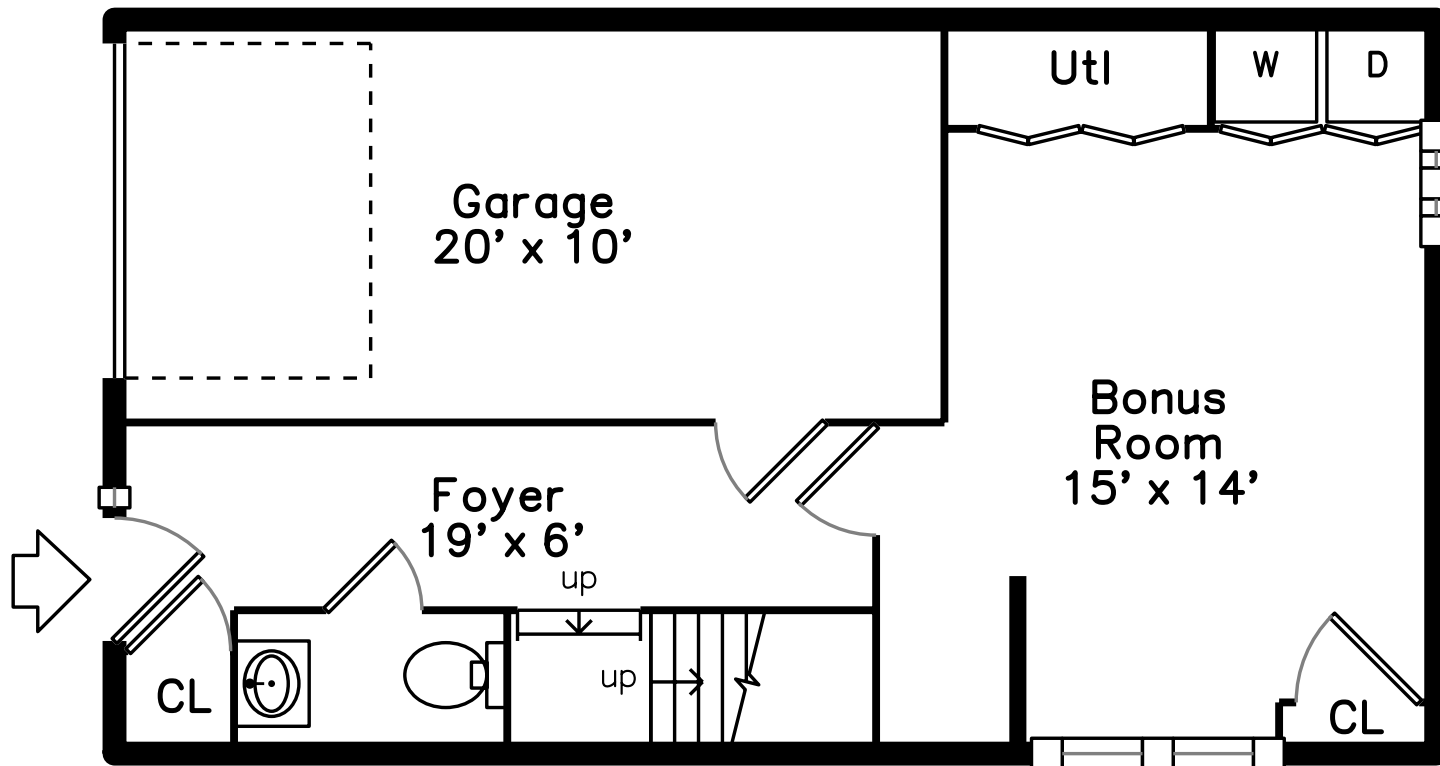

Top

Main

Upper

15 Buttercup Lane Grafton, MA 01560

PicturePlan by  vis-home

Measurements may not be 100% accurate.
Floor plans are provided for convenience only.
Room sizes are not used to calculate area.

Top

Upper

Main

Outside

Outside

Outside

Back

Bonus Room

Bonus Room

Laundry

Bathroom

Living Room

Living Room

Living Room

Dining Room

Dining Room

Dining Room

Kitchen

Kitchen

Kitchen

Deck

Deck

Bedroom

Bedroom

Bedroom