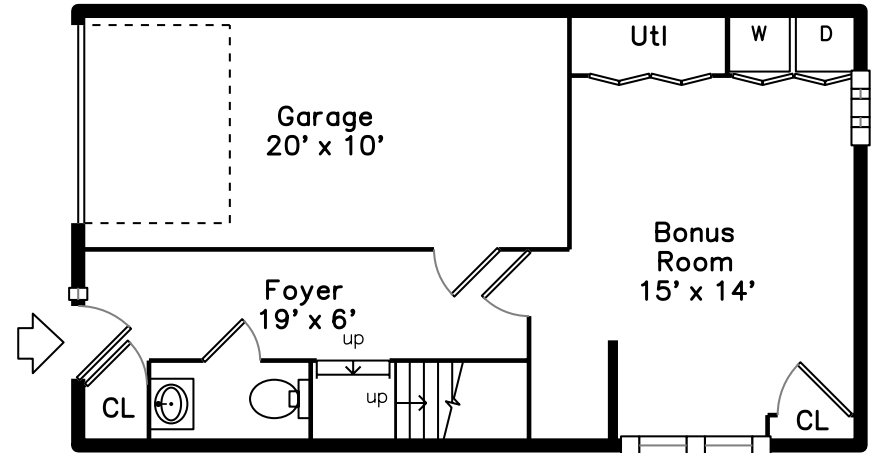

Top

Main

Upper

15 Buttercup Lane Grafton, MA 01560

PicturePlan by  vis-home

Measurements may not be 100% accurate.
Floor plans are provided for convenience only.
Room sizes are not used to calculate area.

Top

Upper

Main

Outside

Outside

Outside

Back

Bonus Room

Bonus Room

Laundry

Bathroom

Living Room

Living Room

Living Room

Dining Room

Dining Room

Dining Room