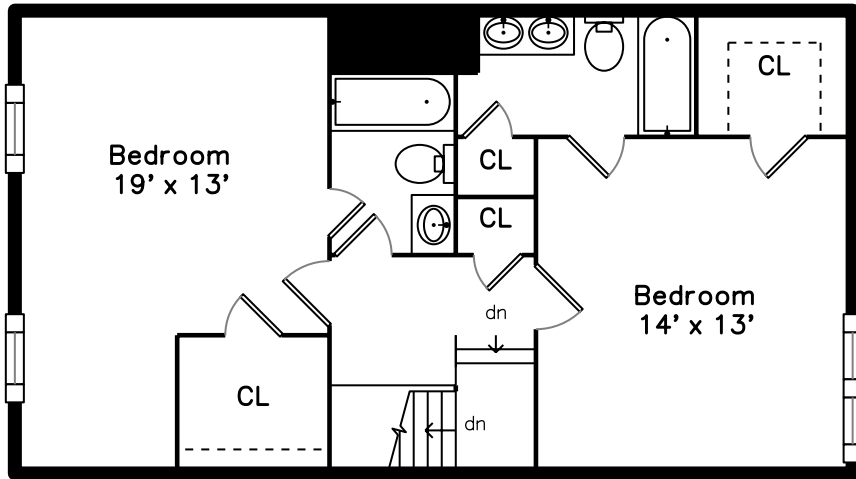

Top

Main

Upper

15 Buttercup Lane Grafton, MA 01560

PicturePlan by  vis-home

Measurements may not be 100% accurate.
Floor plans are provided for convenience only.
Room sizes are not used to calculate area.

Top

Upper

Main

Outside

Outside

Outside

Back

Bonus Room

Bonus Room

Laundry

Bathroom

Living Room

Living Room

Living Room

Dining Room

Dining Room

Dining Room

Kitchen

Kitchen

Kitchen

Deck

Deck

Bedroom

Bedroom

Bedroom