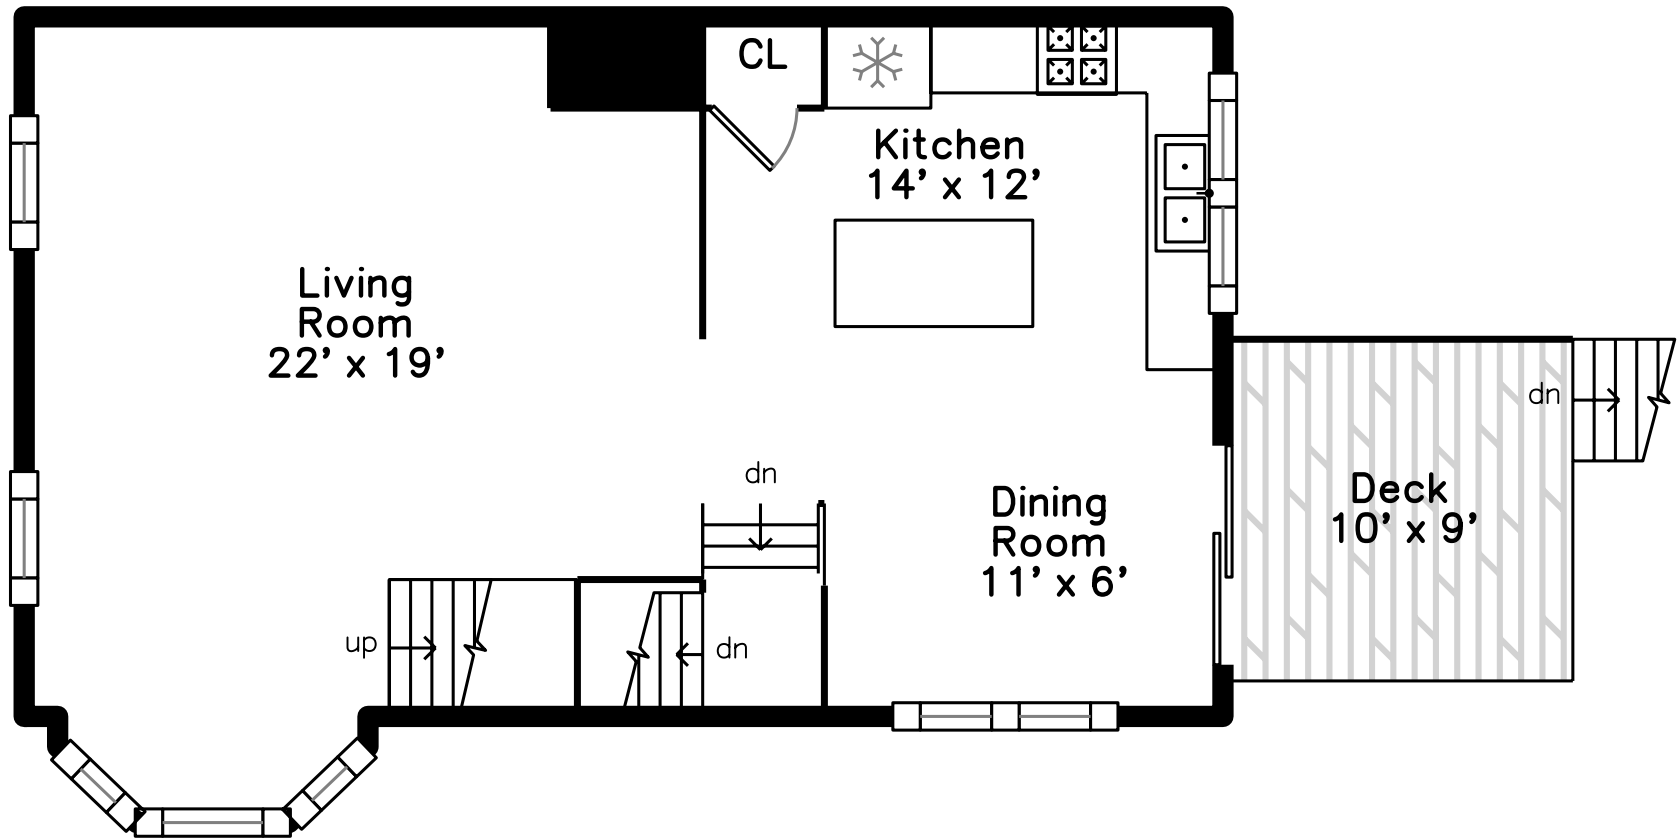

Top

Main

Upper

15 Buttercup Lane Grafton, MA 01560

PicturePlan by  vis-home

Measurements may not be 100% accurate.
Floor plans are provided for convenience only.
Room sizes are not used to calculate area.

Top

Upper

Main

Outside

Outside

Outside

Back

Bonus Room

Bonus Room

Laundry

Bathroom

Living Room

Living Room

Living Room

Dining Room

Dining Room

Dining Room

Kitchen

Kitchen

Kitchen

Deck

Deck

Bedroom

Bedroom

Bedroom