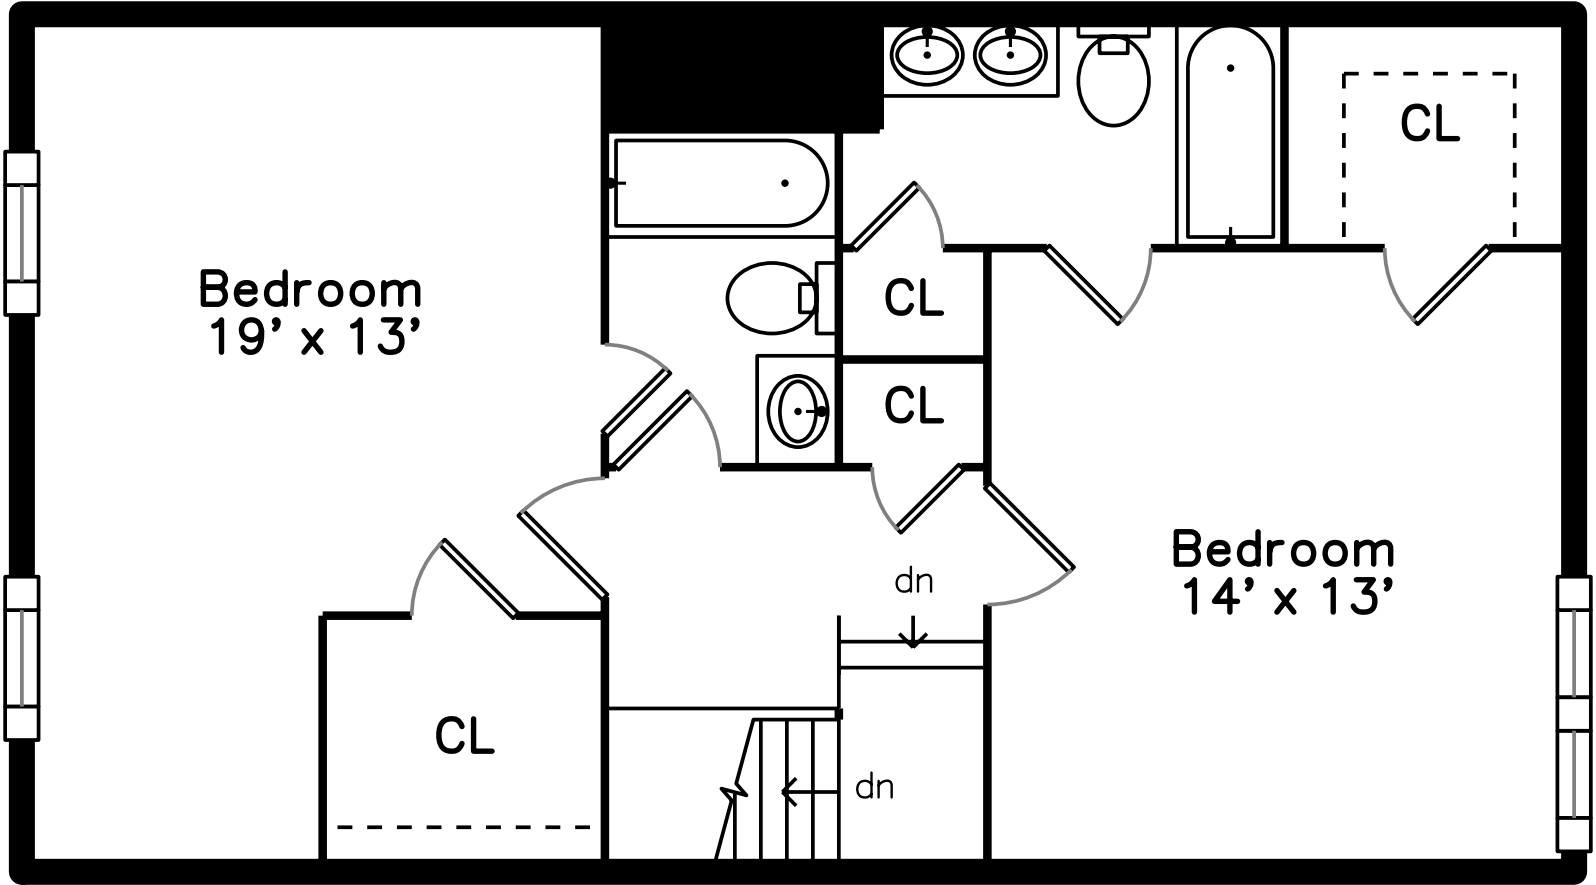

Top

Main

Upper

15 Buttercup Lane Grafton, MA 01560

PicturePlan by  vis-home

Measurements may not be 100% accurate.
Floor plans are provided for convenience only.
Room sizes are not used to calculate area.

Top

Upper

Main

Outside

Outside

Outside

Back

Bonus Room

Bonus Room

Laundry

Bathroom

Living Room

Living Room

Living Room

Dining Room

Dining Room

Dining Room

Kitchen

Kitchen

Kitchen

Deck

Deck

Bedroom

Bedroom

Bedroom