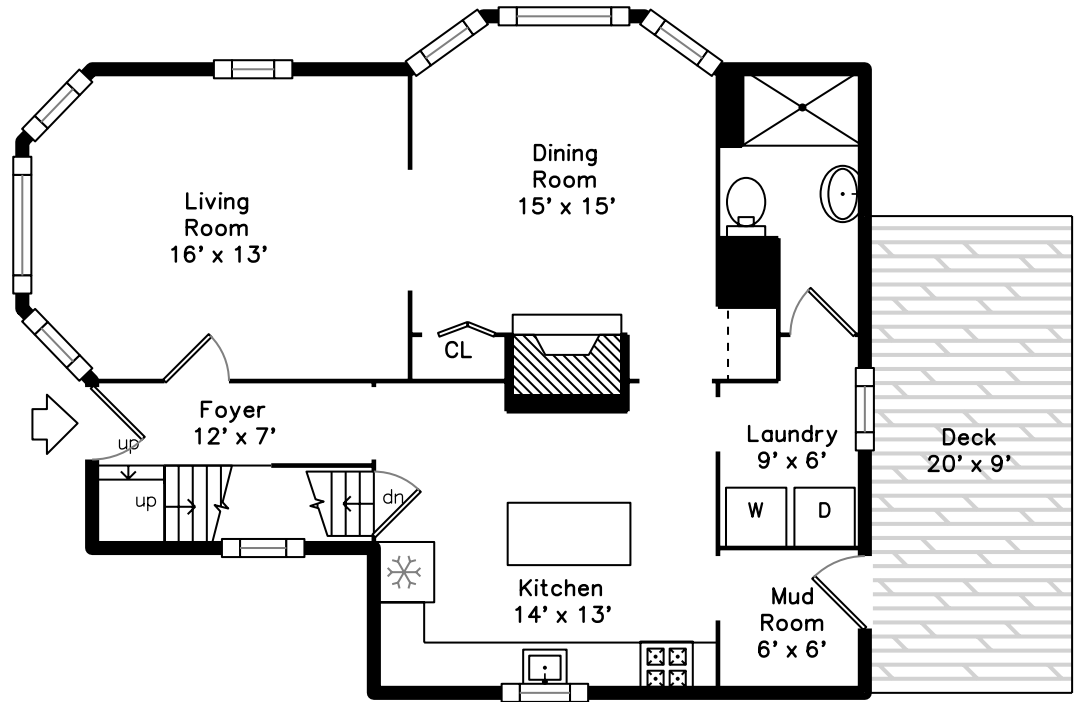

Upper

Main

19 Hibbert Street
Lexington, MA 02421

PicturePlan by  vis-home

Measurements may not be 100% accurate.
Floor plans are provided for convenience only.
Room sizes are not used to calculate area.

Upper

Foyer

Living Room

Living Room

Living Room

Dining Room

Dining Room

Dining Room

Dining Room

Kitchen

Kitchen

Kitchen

Kitchen

Kitchen

Laundry

Bathroom

Deck

Bathroom