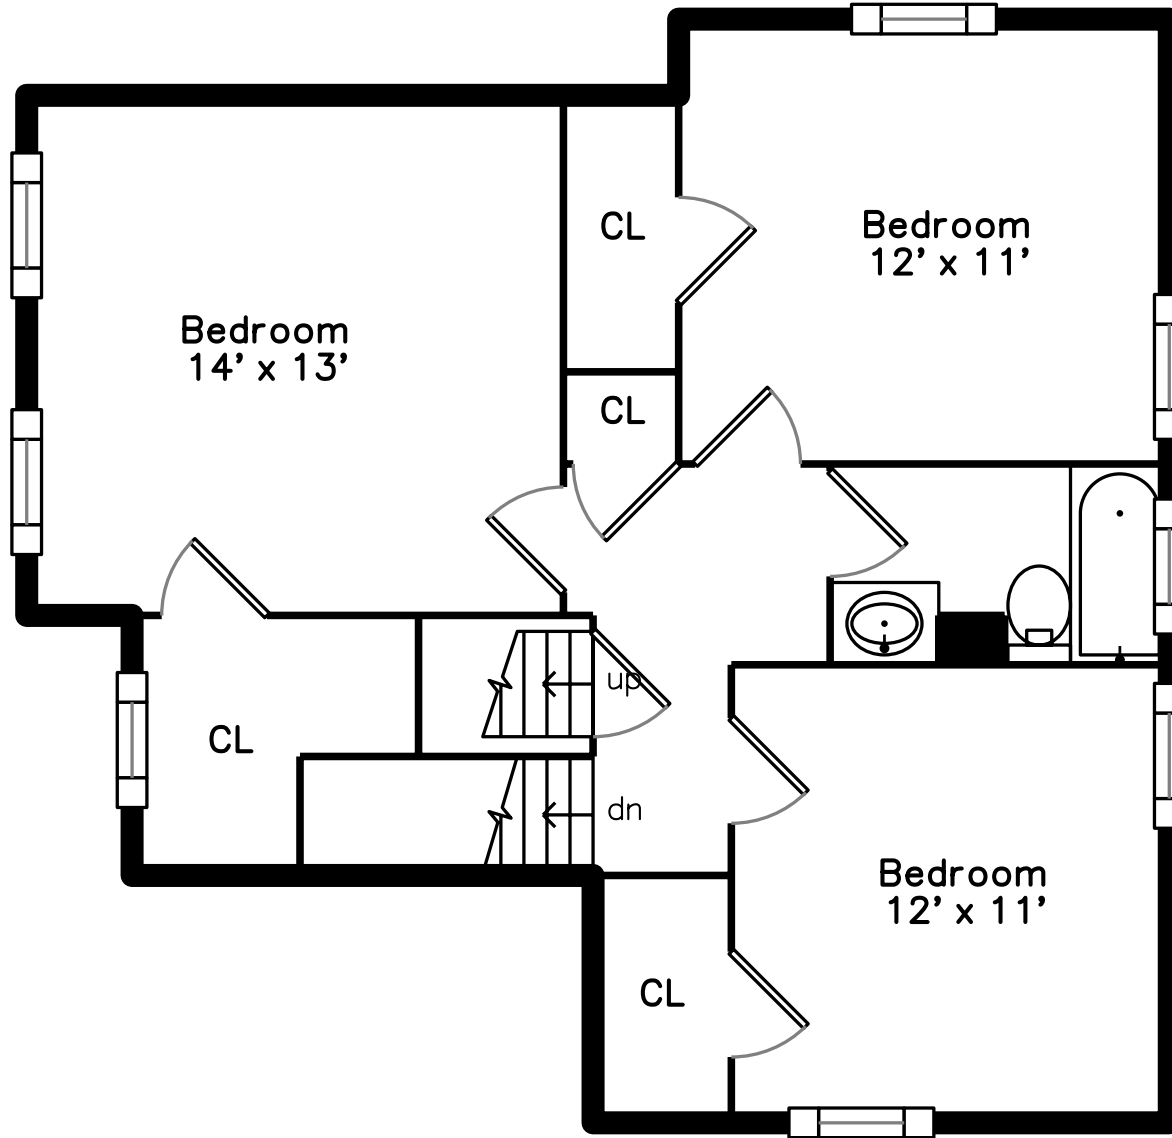

Upper

Main

19 Hibbert Street
Lexington, MA 02421

PicturePlan by  vis-home

Measurements may not be 100% accurate.
Floor plans are provided for convenience only.
Room sizes are not used to calculate area.

Upper

Foyer

Living Room

Living Room

Living Room

Dining Room

Dining Room

Dining Room

Dining Room

Kitchen

Kitchen

Kitchen

Kitchen

Kitchen

Laundry

Bathroom

Deck

Bathroom