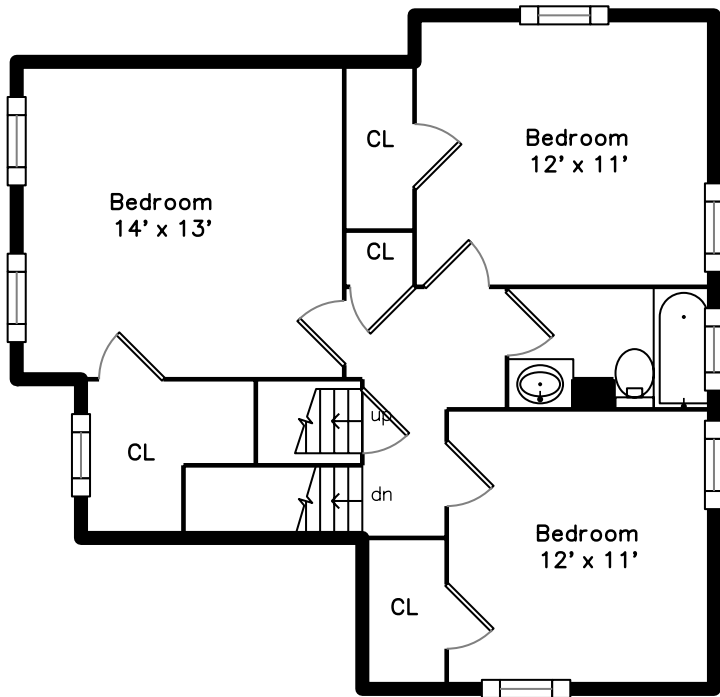

Upper

Main

19 Hibbert Street
Lexington, MA 02421

PicturePlan by  vis-home

Measurements may not be 100% accurate.
Floor plans are provided for convenience only.
Room sizes are not used to calculate area.

Upper

Foyer

Living Room

Living Room

Living Room

Dining Room

Dining Room

Dining Room

Dining Room

Kitchen

Kitchen

Kitchen

Kitchen

Kitchen

Laundry

Bathroom

Deck

Bathroom