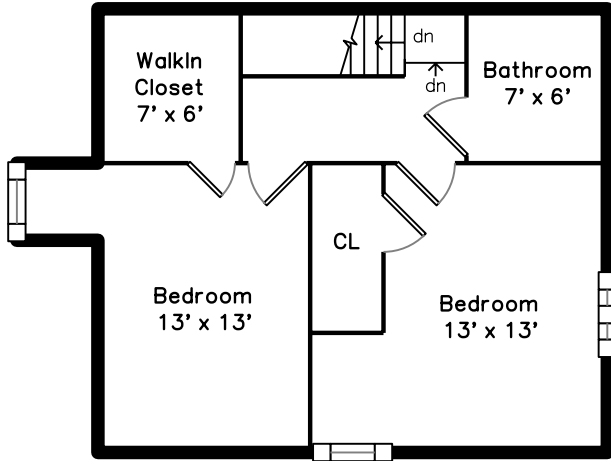

Top

Upper

Main

25 Cranston Street
Boston, MA 02130

PicturePlan by vis-home

Measurements may not be 100% accurate.
Floor plans are provided for convenience only.
Room sizes are not used to calculate area.

Top

Foyer

Bedroom

Bedroom

Bedroom

Bedroom

Bedroom

Living Room

Living Room

Kitchen Dining

Kitchen Dining

Study

Kitchen Dining

Kitchen Dining

Kitchen Dining

Bathroom

Bedroom

Bedroom

Bedroom

Bedroom

Bedroom