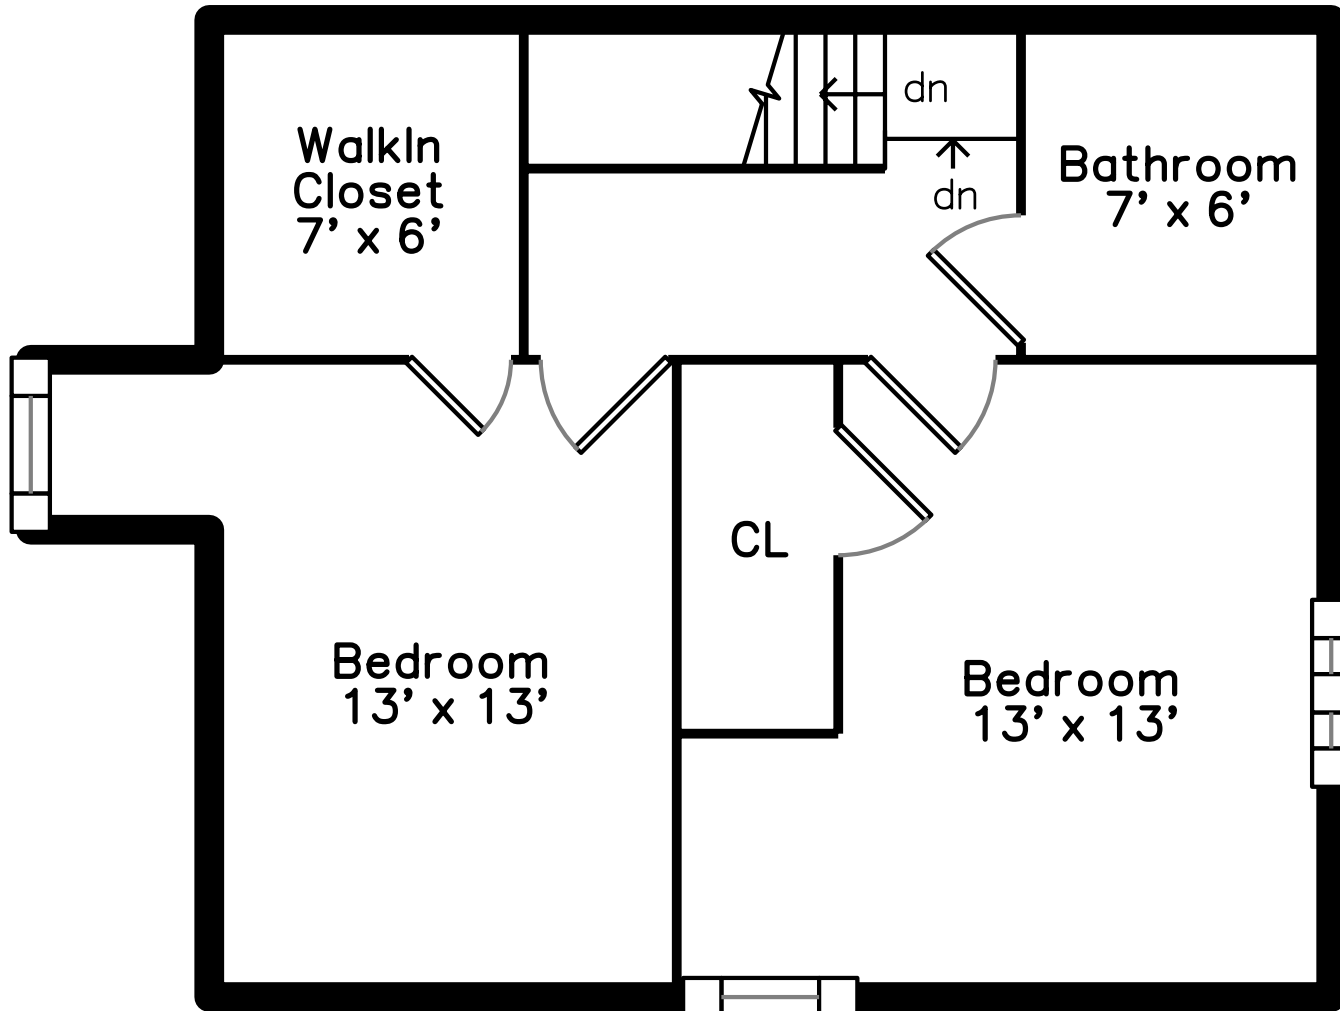

Top

Upper

Main

25 Cranston Street
Boston, MA 02130

PicturePlan by vis-home

Measurements may not be 100% accurate.
Floor plans are provided for convenience only.
Room sizes are not used to calculate area.

Top

Foyer

Bedroom

Bedroom

Bedroom

Bedroom

Bedroom

Living Room

Living Room

Kitchen Dining

Kitchen Dining

Study

Kitchen Dining

Kitchen Dining

Kitchen Dining

Bathroom

Bedroom

Bedroom

Bedroom

Bedroom

Bedroom