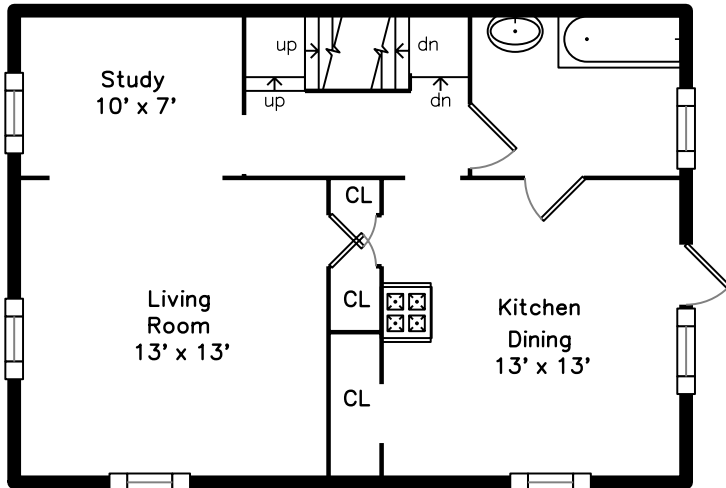

Top

Upper

Main

25 Cranston Street
Boston, MA 02130

PicturePlan by vis-home

Measurements may not be 100% accurate.
Floor plans are provided for convenience only.
Room sizes are not used to calculate area.

Top

Foyer

Bedroom

Bedroom

Bedroom

Bedroom

Bedroom

Living Room

Living Room

Kitchen Dining

Kitchen Dining

Study

Kitchen Dining

Kitchen Dining

Kitchen Dining

Bathroom

Bedroom