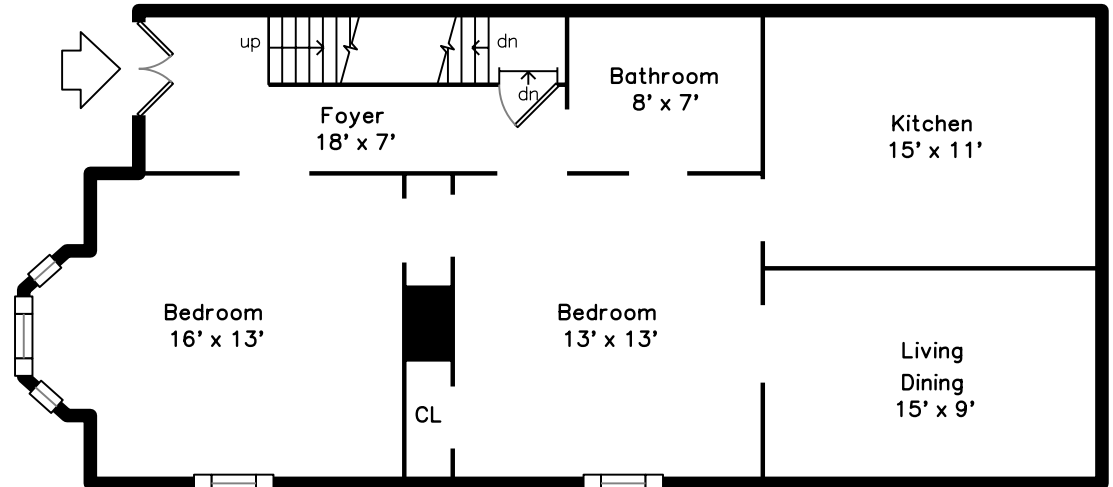

Top

Upper

Main

25 Cranston Street
Boston, MA 02130

PicturePlan by vis-home

Measurements may not be 100% accurate.
Floor plans are provided for convenience only.
Room sizes are not used to calculate area.

Top

Foyer

Bedroom

Bedroom

Bedroom

Bedroom

Bedroom

Living Room

Living Room

Kitchen Dining

Kitchen Dining

Study

Kitchen Dining

Kitchen Dining

Kitchen Dining

Bathroom

Bedroom

Bedroom

Bedroom

Bedroom

Bedroom